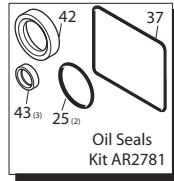

Repair Kits

Special Parts / Kits

Code	Description	Qty.
AR2748	Rail kit 1-1/4" - 2 Rails - 4 Bolts - 4 Washers	1

Pos	Code	Description	Qty.	Pos	Code	Description	Qty.	
1	AR1941360	Headbolt M10x80	(442 in/lbs)	8	35	AR1260250	Oil sight glass	1
2	AR740291	O-Ringø14x1.78		1	36	AR1260430	Snap ring	1
3	AR2520030	Valve cap	(442 in/lbs)	6	37	AR1940410	O-Ringø132x3	1
4	AR1940150	Ring		6	38	AR680560	Bolt M6x16	(89 in/lbs) 6
5	AR1140451	O-Ringø20.24x2.62	12	39	AR2529010	Complete cover	1	
6	AR2529050	Complete valve	6	40	AR1780690	Contrast disc	1	
7	AR2520150	Pump head	1	41	AR1140450	O-Ringø20.24x2.62	1	
8	AR550351	O-Ringø23.81x2.62	1	42	AR820680	Seal ring	1	
9	AR2520040	Plug 3/4"G	1	43	AR1940560	Seal	3	
10	AR2340350	Plug 3/8"G	3	44	AR2520361	Gasket	3	
11	AR740290	O-Ringø14x1.78	2	47	AR2520320	Open bearing support	1	
12	AR1941570	Support ring	3	60	AR2529200	Complete pump head	1	
13	AR2520200	Front piston guide	3	75	AR1941270	Oil sight glass	1	
14	AR820631	Gasket	3	76	AR100410	O-Ringø34.6x2.62	1	
15	AR2520210	Rear piston guide	3	77	AR1941260	Contrast disc	1	
16	AR820491	O-Ringø34.65x1.78	3	78	AR1941290	Snapring	1	
17	AR2520260	Bolt M6x60	(106 in/lbs)	3	79	AR1380510	Con-rod bolt	6
18	AR2520250	Washer	3	80	AR1381550	Lockwasher	6	
19	AR2520240	Piston	3					
20	AR2520220	Ring	3		AR64516	Oil	2	
21	AR2520270	Spacer	3			OIL CAPACITY - 32 OZ		
22	AR2520230	Ring	3					
23	AR2520280	Guiding piston	3					
24	AR1940060	Piston pin	3					
25	AR1941380	O-Ringø66.34x2.62	2					
26	AR1941390	Shim 0.05mm	1-3					
27	AR1941400	Shim 0.10mm	1-3					
28	AR1941410	Shim 0.19mm	1-3					
29	AR1941420	Shim 0.25mm	1-3					
27	AR2529011	Side cover w/sight glass	1					
28	AR2340240	Bolt M8x16	(217 in/lbs)	8				
29	AR1140410	Bearing	2					
30	AR1940050	Con rod	(89 in/lbs)	3				
31	AR1940170	Crankshaft 24mm	1					
32	AR650250	Key	1					
33	AR2520330	Pump housing	1					
34	AR1140370	Oil cap	1					

		Legend
		ø 28
		XWL-SS42.05
		XWL-SS42.15