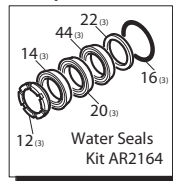

Repair Kits

Special Parts / Kits

Code	Description	Qty.
AR2748	Rail kit 1-1/4" - 2 Rails - 4 Bolts - 4 Washers	1

Pos	Code	Description	Qty.	Pos	Code	Description	Qty.	
1	AR1941360	Headbolt M10x80	(442 in/lbs)	8	35	AR1260250	Oil sight glass	1
2	AR740291	O-Ringø14x1.78		1	36	AR1260430	Snap ring	1
3	AR2520030	Valve cap	(442 in/lbs)	6	37	AR1940410	O-Ringø132x3	1
4	AR1940150	Ring		6	38	AR680560	Bolt M6x16	(89 in/lbs) 6
5	AR1140451	O-Ringø20.24x2.62	12	39	AR2529010	Complete cover	1	
6	AR2529050	Complete valve	6	40	AR1780690	Contrast disc	1	
7	AR2520150	Pump head	1	41	AR1140450	O-Ringø20.24x2.62	1	
8	AR550351	O-Ringø23.81x2.62	1	42	AR820680	Seal ring	1	
9	AR2520040	Plug 3/4"G	1	43	AR1940560	Seal	3	
10	AR2340350	Plug 3/8"G	3	44	AR2520361	Gasket	3	
11	AR740290	O-Ringø14x1.78	2	47	AR2520320	Open bearing support	1	
12	AR1941570	Support ring	3	60	AR2529200	Complete pump head	1	
13	AR2520200	Front piston guide	3	75	AR1941270	Oil sight glass	1	
14	AR820631	Gasket	3	76	AR100410	O-Ringø34.6x2.62	1	
15	AR2520210	Rear piston guide	3	77	AR1941260	Contrast disc	1	
16	AR820491	O-Ringø34.65x1.78	3	78	AR1941290	Snapring	1	
17	AR2520260	Bolt M6x60	(106 in/lbs)	3	79	AR1380510	Con-rod bolt	6
18	AR2520250	Washer	3	80	AR1381550	Lockwasher	6	
19	AR2520240	Piston	3					
20	AR2520220	Ring	3		AR64516	Oil	2	
21	AR2520270	Spacer	3			OIL CAPACITY - 32 OZ		
22	AR2520230	Ring	3					
23	AR2520280	Guiding piston	3					
24	AR1940060	Piston pin	3					
25	AR1941380	O-Ringø66.34x2.62	2					
26	AR1941390	Shim 0.05mm	1-3					
27	AR1941400	Shim 0.10mm	1-3					
28	AR1941410	Shim 0.19mm	1-3					
29	AR1941420	Shim 0.25mm	1-3					
27	AR2529011	Side cover w/sight glass	1					
28	AR2340240	Bolt M8x16	(217 in/lbs)	8				
29	AR1140410	Bearing	2					
30	AR1940050	Con rod	(89 in/lbs)	3				
31	AR1940170	Crankshaft 24mm	1					
32	AR650250	Key	1					
33	AR2520330	Pump housing	1					
34	AR1140370	Oil cap	1					

		Legend
		ø 28
		XWL-SS42.05
		XWL-SS42.15