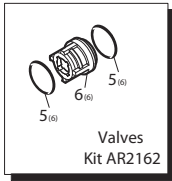

Repair Kits

Special Parts / Kits

Code	Description	Qty.
AR2748	Rail kit 1-1/4" - 2 Rails - 4 Bolts - 4 Washers	1

Pos	Code	Description	Qty.	Pos	Code	Description	Qty.	
1	AR1941360	Headbolt M10x80	(442 in/lbs)	8	35	AR1260250	Oil sight glass	1
2	AR740291	O-Ringø14x1.78		1	36	AR1260430	Snap ring	1
3	AR2520030	Valve cap	(442 in/lbs)	6	37	AR1940410	O-Ringø132x3	1
4	AR1940150	Ring		6	38	AR680560	Bolt M6x16	(89 in/lbs) 6
5	AR1140451	O-Ringø20.24x2.62	12	39	AR2529010	Complete cover	1	
6	AR2529050	Complete valve	6	40	AR1780690	Contrast disc	1	
7	AR2520150	Pump head	1	41	AR1140450	O-Ringø20.24x2.62	1	
8	AR550351	O-Ringø23.81x2.62	1	42	AR820680	Seal ring	1	
9	AR2520040	Plug 3/4"G	1	43	AR1940560	Seal	3	
10	AR2340350	Plug 3/8"G	3	44	AR2520361	Gasket	3	
11	AR740290	O-Ringø14x1.78	2	47	AR2520320	Open bearing support	1	
12	AR1941570	Support ring	3	60	AR2529200	Complete pump head	1	
13	AR2520200	Front piston guide	3	75	AR1941270	Oil sight glass	1	
14	AR820631	Gasket	3	76	AR100410	O-Ringø34.6x2.62	1	
15	AR2520210	Rear piston guide	3	77	AR1941260	Contrast disc	1	
16	AR820491	O-Ringø34.65x1.78	3	78	AR1941290	Snapring	1	
17	AR2520260	Bolt M6x60	(106 in/lbs)	3	79	AR1380510	Con-rod bolt	6
18	AR2520250	Washer	3	80	AR1381550	Lockwasher	6	
19	AR2520240	Piston	3					
20	AR2520220	Ring	3		AR64516	Oil	2	
21	AR2520270	Spacer	3			OIL CAPACITY - 32 OZ		
22	AR2520230	Ring	3					
23	AR2520280	Guiding piston	3					
24	AR1940060	Piston pin	3					
25	AR1941380	O-Ringø66.34x2.62	2					
26	AR1941390	Shim 0.05mm	1-3					
27	AR1941400	Shim 0.10mm	1-3					
28	AR1941410	Shim 0.19mm	1-3					
29	AR1941420	Shim 0.25mm	1-3					
27	AR2529011	Side cover w/sight glass	1					
28	AR2340240	Bolt M8x16	(217 in/lbs)	8				
29	AR1140410	Bearing	2					
30	AR1940050	Con rod	(89 in/lbs)	3				
31	AR1940170	Crankshaft 24mm	1					
32	AR650250	Key	1					
33	AR2520330	Pump housing	1					
34	AR1140370	Oil cap	1					

		Legend
		ø 28
		XWL-SS42.05
		XWL-SS42.15