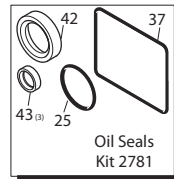

Special Parts / Kits

Code	Description	Qty.
AR2778	Viton water seals ø20	1
AR2779	Viton water seals ø22	1
AR980069	Packing extractor	1
AR2748	Rail kit 1-1/4" - 2 Rails - 4 Bolts - 4 Washers	1

Pos	Code	Description	Qty.	Pos	Code	Description	Qty.
1	AR1940260	Head bolt M10x80	(442 in/lbs) 8	28	AR850370	Bolt M8x16	(217 in/lbs) 8
2	AR650530	Washer	8	29	AR1941370	Bearing	● 2
3	AR1940140	Valve cap	(602 in/lbs) 6	30	AR1140410	Bearing	○■▲ 2
4	AR1941970	Valve cap 1/4" threaded	(602 in/lbs) 1	31	AR1940050	Con-rod	(89 in/lbs) 3
5	AR1940150	Ring	6	32	AR1940520	Crankshaft 24mm	● 1
6	AR1140450	O-Ring ø20.24x2.62	12	33	AR1940180	Crankshaft 24mm	○ 1
7	AR1949050	Complete valve	6	34	AR1940160	Crankshaft 24mm	■▲ 1
8	AR1940021	Pump head	●■▲ 1	35	AR650250	Key	1
9	AR1941210	Pump head	▲ 1	36	AR1941330	Pump housing	1
10	AR550350	O-Ring ø23.81x2.62	1	37	AR1140370	Vented oil cap	1
11	AR1140300	Plug 3/4"G	1	38	AR1260250	Oil sight glass	1
12	AR1980740	Plug 3/8"G	3	39	AR1260430	Snap ring	1
13	AR740290	O-Ring ø14x1.78	3	40	AR1940410	O-Ring ø132x3	1
14	AR1940440	High pressure packing w/ring	ø20 3	41	AR1200430	Bolt M6x16	(89 in/lbs) 6
15	AR1940270	High pressure packing w/ring	ø22 3	42	AR1949010	Compete cover	1
16	AR1940430	Front piston guide	ø20 3	43	AR1780690	Contrast disc	1
17	AR1940200	Front piston guide	ø22 3	44	AR1140450	O-Ring ø20.24x2.62	1
18	AR1940470	Low pressure seal	ø20 3	45	AR820680	Oil seal	1
19	AR1940480	Low pressure seal	ø22 3	46	AR1940560	Oil seal	3
20	AR1940450	Rear piston guide	ø20 3	47	AR1940370	Rail 1-1/4"	2
21	AR1940460	Rear piston guide	ø22 3	48	AR1940380	Bolt	4
22	AR820490	O-Ring ø34.65x1.78	3	49	AR200231	Washer	4
23	AR1940570	Nut	(106 in/lbs) 3	50	AR1941240	Open bearing support	1
24	AR1940580	Washer - Copper	3	51	AR1941220	Slit O-Ring	3
25	AR1420430	Piston	ø20 3	52	AR1949200	Complete pump head	ø20 1
26	AR1420120	Piston	ø22 3	53	AR1949203	Complete pump head	ø22 1
27	AR880840	O-Ring ø9.25x1.78	3	54	AR1941270	Oil sight glass	1
28	AR960460	Slinger	3	55	AR100410	O-Ring ø34.6x2.62	1
29	AR1940120	Back-up ring	3	56	AR1941260	Contrast disc	1
30	AR1940070	Guiding piston	3	57	AR1941290	Seal	1
31	AR1940060	Piston pin	3	58	AR1380510	Con-rod bolt	6
32	AR1941380	O-Ring ø66.34x2.62	2	59	AR1381550	Lockwasher	6
33	AR1941390	Shim 0.05mm	1-3	60	AR64516	Oil	2
34	AR1941400	Shim 0.10mm	1-3			OIL CAPACITY - 32 OZ	
35	AR1941410	Shim 0.19mm	1-3				
36	AR1941420	Shim 0.25mm	1-3				
37	AR1949011	Side cover w/sight glass	1				

Legend			
ø 20	ø 20	ø 20	ø 22
For ●	For ○	For ■	For ▲
XW15.15	XW21.20	XW26.12	XW30.10
XW15.20	XW21.25	XW26.15	XW30.15
XW15.30	XW21.28	XW26.20	XW30.20
		XW26.23	XW30.25