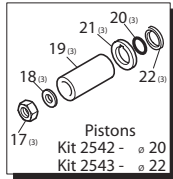

Special Parts / Kits

Code	Description	Qty.
AR2778	Viton water seals ø20	1
AR2779	Viton water seals ø22	1
AR980069	Packing extractor	1
AR2748	Rail kit 1-1/4" - 2 Rails - 4 Bolts - 4 Washers	1

Pos	Code	Description	Qty.	Pos	Code	Description	Qty.
1	AR1940260	Head bolt M10x80	(442 in/lbs) 8	28	AR850370	Bolt M8x16	(217 in/lbs) 8
2	AR650530	Washer	8	29	AR1941370	Bearing	● 2
3	AR1940140	Valve cap	(602 in/lbs) 6	30	AR1140410	Bearing	○■▲ 2
4	AR1941970	Valve cap 1/4" threaded	(602 in/lbs) 1	31	AR1940050	Con-rod	(89 in/lbs) 3
5	AR1940150	Ring	6	32	AR1940520	Crankshaft 24mm	● 1
6	AR1140450	O-Ring ø20.24x2.62	12	33	AR1940180	Crankshaft 24mm	○ 1
7	AR1949050	Complete valve	6	34	AR1940160	Crankshaft 24mm	■▲ 1
8	AR1940021	Pump head	●■▲ 1	35	AR650250	Key	1
9	AR1941210	Pump head	▲ 1	36	AR1941330	Pump housing	1
10	AR550350	O-Ring ø23.81x2.62	1	37	AR1140370	Vented oil cap	1
11	AR1140300	Plug 3/4"G	1	38	AR1260250	Oil sight glass	1
12	AR1980740	Plug 3/8"G	3	39	AR1260430	Snap ring	1
13	AR740290	O-Ring ø14x1.78	3	40	AR1940410	O-Ring ø132x3	1
14	AR1940440	High pressure packing w/ring	ø20 3	41	AR1200430	Bolt M6x16	(89 in/lbs) 6
15	AR1940270	High pressure packing w/ring	ø22 3	42	AR1949010	Compete cover	1
16	AR1940430	Front piston guide	ø20 3	43	AR1780690	Contrast disc	1
17	AR1940200	Front piston guide	ø22 3	44	AR1140450	O-Ring ø20.24x2.62	1
18	AR1940470	Low pressure seal	ø20 3	45	AR820680	Oil seal	1
19	AR1940480	Low pressure seal	ø22 3	46	AR1940560	Oil seal	3
20	AR1940450	Rear piston guide	ø20 3	47	AR1940370	Rail 1-1/4"	2
21	AR1940460	Rear piston guide	ø22 3	48	AR1940380	Bolt	4
22	AR820490	O-Ring ø34.65x1.78	3	49	AR200231	Washer	4
23	AR1940570	Nut	(106 in/lbs) 3	50	AR1941240	Open bearing support	1
24	AR1940580	Washer - Copper	3	51	AR1941220	Slit O-Ring	3
25	AR1420430	Piston	ø20 3	52	AR1949200	Complete pump head	ø20 1
26	AR1420120	Piston	ø22 3	53	AR1949203	Complete pump head	ø22 1
27	AR880840	O-Ring ø9.25x1.78	3	54	AR1941270	Oil sight glass	1
28	AR960460	Slinger	3	55	AR100410	O-Ring ø34.6x2.62	1
29	AR1940120	Back-up ring	3	56	AR1941260	Contrast disc	1
30	AR1940070	Guiding piston	3	57	AR1941290	Seal	1
31	AR1940060	Piston pin	3	58	AR1380510	Con-rod bolt	6
32	AR1941380	O-Ring ø66.34x2.62	2	59	AR1381550	Lockwasher	6
33	AR1941390	Shim 0.05mm	1-3	60	AR64516	Oil	2
34	AR1941400	Shim 0.10mm	1-3			OIL CAPACITY - 32 OZ	
35	AR1941410	Shim 0.19mm	1-3				
36	AR1941420	Shim 0.25mm	1-3				
37	AR1949011	Side cover w/sight glass	1				

Legend			
ø 20	ø 20	ø 20	ø 22
For ●	For ○	For ■	For ▲
XW15.15	XW21.20	XW26.12	XW30.10
XW15.20	XW21.25	XW26.15	XW30.15
XW15.30	XW21.28	XW26.20	XW30.20
		XW26.23	XW30.25