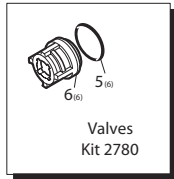

Special Parts / Kits

Code	Description	Qty.
AR2778	Viton water seals ø20	1
AR2779	Viton water seals ø22	1
AR980069	Packing extractor	1
AR2748	Rail kit 1-1/4" - 2 Rails - 4 Bolts - 4 Washers	1

Pos	Code	Description	Qty.	Pos	Code	Description	Qty.
1	AR1940260	Head bolt M10x80	(442 in/lbs) 8	28	AR850370	Bolt M8x16	(217 in/lbs) 8
2	AR650530	Washer	8	29	AR1941370	Bearing	● 2
3	AR1940140	Valve cap	(602 in/lbs) 6	30	AR1140410	Bearing	○■▲ 2
4	AR1941970	Valve cap 1/4" threaded	(602 in/lbs) 1	31	AR1940050	Con-rod	(89 in/lbs) 3
5	AR1940150	Ring	6	32	AR1940520	Crankshaft 24mm	● 1
6	AR1140450	O-Ring ø20.24x2.62	12	33	AR1940180	Crankshaft 24mm	○ 1
7	AR1949050	Complete valve	6	34	AR1940160	Crankshaft 24mm	■▲ 1
8	AR1940021	Pump head	●■▲ 1	35	AR650250	Key	1
9	AR1941210	Pump head	▲ 1	36	AR1941330	Pump housing	1
10	AR550350	O-Ring ø23.81x2.62	1	37	AR1140370	Vented oil cap	1
11	AR1140300	Plug 3/4"G	1	38	AR1260250	Oil sight glass	1
12	AR1980740	Plug 3/8"G	3	39	AR1260430	Snap ring	1
13	AR740290	O-Ring ø14x1.78	3	40	AR1940410	O-Ring ø132x3	1
14	AR1940440	High pressure packing w/ring	ø20 3	41	AR1200430	Bolt M6x16	(89 in/lbs) 6
15	AR1940270	High pressure packing w/ring	ø22 3	42	AR1949010	Compete cover	1
16	AR1940430	Front piston guide	ø20 3	43	AR1780690	Contrast disc	1
17	AR1940200	Front piston guide	ø22 3	44	AR1140450	O-Ring ø20.24x2.62	1
18	AR1940470	Low pressure seal	ø20 3	45	AR820680	Oil seal	1
19	AR1940480	Low pressure seal	ø22 3	46	AR1940560	Oil seal	3
20	AR1940450	Rear piston guide	ø20 3	47	AR1940370	Rail 1-1/4"	2
21	AR1940460	Rear piston guide	ø22 3	48	AR1940380	Bolt	4
22	AR820490	O-Ring ø34.65x1.78	3	49	AR200231	Washer	4
23	AR1940570	Nut	(106 in/lbs) 3	50	AR1941240	Open bearing support	1
24	AR1940580	Washer - Copper	3	51	AR1941220	Slit O-Ring	3
25	AR1420430	Piston	ø20 3	52	AR1949200	Complete pump head	ø20 1
26	AR1420120	Piston	ø22 3	53	AR1949203	Complete pump head	ø22 1
27	AR880840	O-Ring ø9.25x1.78	3	54	AR1941270	Oil sight glass	1
28	AR960460	Slinger	3	55	AR100410	O-Ring ø34.6x2.62	1
29	AR1940120	Back-up ring	3	56	AR1941260	Contrast disc	1
30	AR1940070	Guiding piston	3	57	AR1941290	Seal	1
31	AR1940060	Piston pin	3	58	AR1380510	Con-rod bolt	6
32	AR1941380	O-Ring ø66.34x2.62	2	59	AR1381550	Lockwasher	6
33	AR1941390	Shim 0.05mm	1-3	60	AR64516	Oil	2
34	AR1941400	Shim 0.10mm	1-3			OIL CAPACITY - 32 OZ	
35	AR1941410	Shim 0.19mm	1-3				
36	AR1941420	Shim 0.25mm	1-3				
37	AR1949011	Side cover w/sight glass	1				

Legend			
ø 20	ø 20	ø 20	ø 22
For ●	For ○	For ■	For ▲
XW15.15	XW21.20	XW26.12	XW30.10
XW15.20	XW21.25	XW26.15	XW30.15
XW15.30	XW21.28	XW26.20	XW30.20
		XW26.23	XW30.25