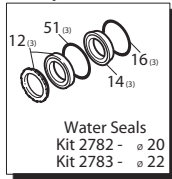

Special Parts / Kits

Code	Description	Qty.
AR2778	Viton water seals ø20	1
AR2779	Viton water seals ø22	1
AR980069	Packing extractor	1
AR2748	Rail kit 1-1/4" - 2 Rails - 4 Bolts - 4 Washers	1

Pos	Code	Description	Qty.	Pos	Code	Description	Qty.
1	AR1940260	Head bolt M10x80	(442 in/lbs) 8	28	AR850370	Bolt M8x16	(217 in/lbs) 8
2	AR650530	Washer	8	29	AR1941370	Bearing	● 2
3	AR1940140	Valve cap	(602 in/lbs) 6	30	AR1140410	Bearing	○■▲ 2
4	AR1941970	Valve cap 1/4" threaded	(602 in/lbs) 1	31	AR1940050	Con-rod	(89 in/lbs) 3
5	AR1940150	Ring	6	32	AR1940520	Crankshaft 24mm	● 1
6	AR1140450	O-Ring ø20.24x2.62	12	33	AR1940180	Crankshaft 24mm	○ 1
7	AR1949050	Complete valve	6	34	AR1940160	Crankshaft 24mm	■▲ 1
8	AR1940021	Pump head	●■▲ 1	35	AR650250	Key	1
9	AR1941210	Pump head	▲ 1	36	AR1941330	Pump housing	1
10	AR550350	O-Ring ø23.81x2.62	1	37	AR1140370	Vented oil cap	1
11	AR1140300	Plug 3/4"G	1	38	AR1260250	Oil sight glass	1
12	AR1980740	Plug 3/8"G	3	39	AR1260430	Snap ring	1
13	AR740290	O-Ring ø14x1.78	3	40	AR1940410	O-Ring ø132x3	1
14	AR1940440	High pressure packing w/ring	ø20 3	41	AR1200430	Bolt M6x16	(89 in/lbs) 6
15	AR1940270	High pressure packing w/ring	ø22 3	42	AR1949010	Compete cover	1
16	AR1940430	Front piston guide	ø20 3	43	AR1780690	Contrast disc	1
17	AR1940200	Front piston guide	ø22 3	44	AR1140450	O-Ring ø20.24x2.62	1
18	AR1940470	Low pressure seal	ø20 3	45	AR820680	Oil seal	1
19	AR1940480	Low pressure seal	ø22 3	46	AR1940560	Oil seal	3
20	AR1940450	Rear piston guide	ø20 3	47	AR1940370	Rail 1-1/4"	2
21	AR1940460	Rear piston guide	ø22 3	48	AR1940380	Bolt	4
22	AR820490	O-Ring ø34.65x1.78	3	49	AR200231	Washer	4
23	AR1940570	Nut	(106 in/lbs) 3	50	AR1941240	Open bearing support	1
24	AR1940580	Washer - Copper	3	51	AR1941220	Slit O-Ring	3
25	AR1420430	Piston	ø20 3	52	AR1949200	Complete pump head	ø20 1
26	AR1420120	Piston	ø22 3	53	AR1949203	Complete pump head	ø22 1
27	AR880840	O-Ring ø9.25x1.78	3	54	AR1941270	Oil sight glass	1
28	AR960460	Slinger	3	55	AR100410	O-Ring ø34.6x2.62	1
29	AR1940120	Back-up ring	3	56	AR1941260	Contrast disc	1
30	AR1940070	Guiding piston	3	57	AR1941290	Seal	1
31	AR1940060	Piston pin	3	58	AR1380510	Con-rod bolt	6
32	AR1941380	O-Ring ø66.34x2.62	2	59	AR1381550	Lockwasher	6
33	AR1941390	Shim 0.05mm	1-3	60	AR64516	Oil	2
34	AR1941400	Shim 0.10mm	1-3			OIL CAPACITY - 32 OZ	
35	AR1941410	Shim 0.19mm	1-3				
36	AR1941420	Shim 0.25mm	1-3				
37	AR1949011	Side cover w/sight glass	1				

Legend			
ø 20	ø 20	ø 20	ø 22
For ●	For ○	For ■	For ▲
XW15.15	XW21.20	XW26.12	XW30.10
XW15.20	XW21.25	XW26.15	XW30.15
XW15.30	XW21.28	XW26.20	XW30.20
		XW26.23	XW30.25