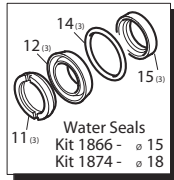

Repair Kits

Special Parts / Kits

Code	Description	Qty.
AR2029	Viton water seals ø15	1
AR2030	Viton water seals ø18	1
AR2815	Kit for up to 180° F ø15 High Temp	1
AR2816	Kit for up to 180° F ø18 High Temp	1
AR1836	Rail Kit 3/8" - 2 Rails & 4 Bolts	1
AR1836H	Rail Kit 1-1/2" - 2 Rails & 4 Bolts	1