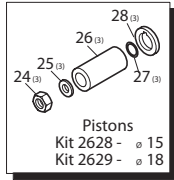

Code	Description	Qty.
AR2029	Viton water seals ø15	1
AR2030	Viton water seals ø18	1
AR2815	Kit for up to 180° F ø15 High Temp	1
AR2816	Kit for up to 180° F ø18 High Temp	1
AR1836	Rail Kit 3/8" - 2 Rails & 4 Bolts	1
AR1836H	Rail Kit 1-1/2" - 2 Rails & 4 Bolts	1

Pos	Code	Description	Qty.	Pos	Code	Description	Qty.
1	AR1322730	Head bolt M6x60 (137 in/lbs)	6	31	AR1260760	Bolt M5x20 (48 in/lbs)	6
2	AR620301	Plug 1/8"G	1	32	AR1269101	Rear cover	Low 1
3	AR1260250	Oil sight glass	1	32	AR1329010	Rear cover	High 1
4	AR1260430	Snap ring	1	36	AR1260060	Con rod - Aluminum	3
5	AR1780690	Contrast disc	1	36	AR1320140	Conrod - Bronze	3
6	AR1140450	O-Ring ø20.24x2.62	1	37	AR1260040	Gasket	1
7	AR1260162	Valve cap (300 in/lbs)	6	38	AR740290	O-Ring ø14x1.78	2
7	AR1260162T	Valve Cap 1/4" threaded (300 in/lbs)	1	39	AR1980740	Plug 3/8"G Brass	2
7	AR1260163	Valve Cap 1/8" threaded (300 in/lbs)	1	40	AR1320022	Pump head - Brass	□ 1
8	AR960160	O-Ring ø17.86x2.62	6	40	AR1320020	Pump head - Brass	■ 1
9	AR1269050	Complete valve	6	41	AR180101	O-Ring ø17.5x2	1
10	AR880830	O-Ring ø15.54x2.62	6	42	AR820361	Plug 1/2"G Brass	1
11	AR1260140	Support ring reducer brass ø15 □ 3	3	43	AR1260180	Crankshaft 24mm	① 1
11	AR1260141	Support ring reducer plastic ø15 □ 3	3	43	AR1260200	Crankshaft 24mm	③ 1
11	AR1520120	Support ring ø15 □ 3	3	44	AR1380520	Key	1
11	AR1320340	Support ring ø18 □ 3	3	45	AR1320370	Bearing	1
12	AR1271650	High pressure packing ø15 3	3	46	AR1260750	Oil seal	1
12	AR1260220	High pressure packing ø18 3	3	47	AR1260470	Bolt M8x10	4
13	AR1260151	Piston guide ø15 3	3	48	AR1263890	Rail 1-1/2"	2
13	AR1320351	Piston guide ø18 3	3	48	AR1260830	Rail 3/8"	2
14	AR1260420	O-Ring ø26.70x1.78	3	83	AR1260790	Circlip øi52	1
15	AR1260440	Low pressure seal ø15 3	3	85	AR1381550	Washer	6
15	AR1260450	Low pressure seal ø18 3	3	89	AR1266740	Cap	1
16	AR1260460	Oil seal	3				
19	AR1260790	Circlip øi52	1				
20	AR1320370	Bearing	1				
21	AR1320330	Bushing	1				
22	AR1320010	Pump housing	1				
23	AR880130	Vented oil cap	1				
24	AR1260110	Nut (106 in/lbs)	3				
25	AR1260100	Washer 8x13x0.50	3				
26	AR1260120	Plunger ø15 3	3				
26	AR1260210	Plunger ø18 3	3				
27	AR480480	O-Ring ø4.48x1.78	3				
28	AR1260091	Washer (slinger)	3				
29	AR1260070	Plunger rod	3				
30	AR1260080	Plunger rod pin	3				

Legend		
ø 15	ø 18	ø 18
For ○	For ▼	For ■
XT8.12A ③	XT11.11 ③	XT9.14 ①
		XT11.14 ③
For □		
XT8.12 ③		
XT8.14 ③