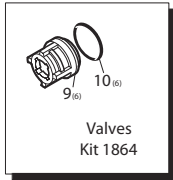

Repair Kits

Special Parts / Kits

Code	Description	Qty.
AR2029	Viton water seals ø15	1
AR2030	Viton water seals ø18	1
AR2815	Kit for up to 180° F ø15 High Temp	1
AR2816	Kit for up to 180° F ø18 High Temp	1
AR1836	Rail Kit 3/8" - 2 Rails & 4 Bolts	1
AR1836H	Rail Kit 1-1/2" - 2 Rails & 4 Bolts	1