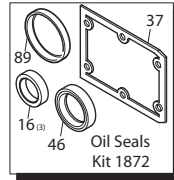

Repair Kits

Special Parts / Kits

Code	Description	Qty.
AR2029	Viton water seals ø15	1
AR2030	Viton water seals ø18	1
AR2815	Kit for up to 180° F ø15 High Temp	1
AR2816	Kit for up to 180° F ø18 High Temp	1
AR1836	Rail Kit 3/8" - 2 Rails & 4 Bolts	1
AR1836H	Rail Kit 1-1/2" - 2 Rails & 4 Bolts	1