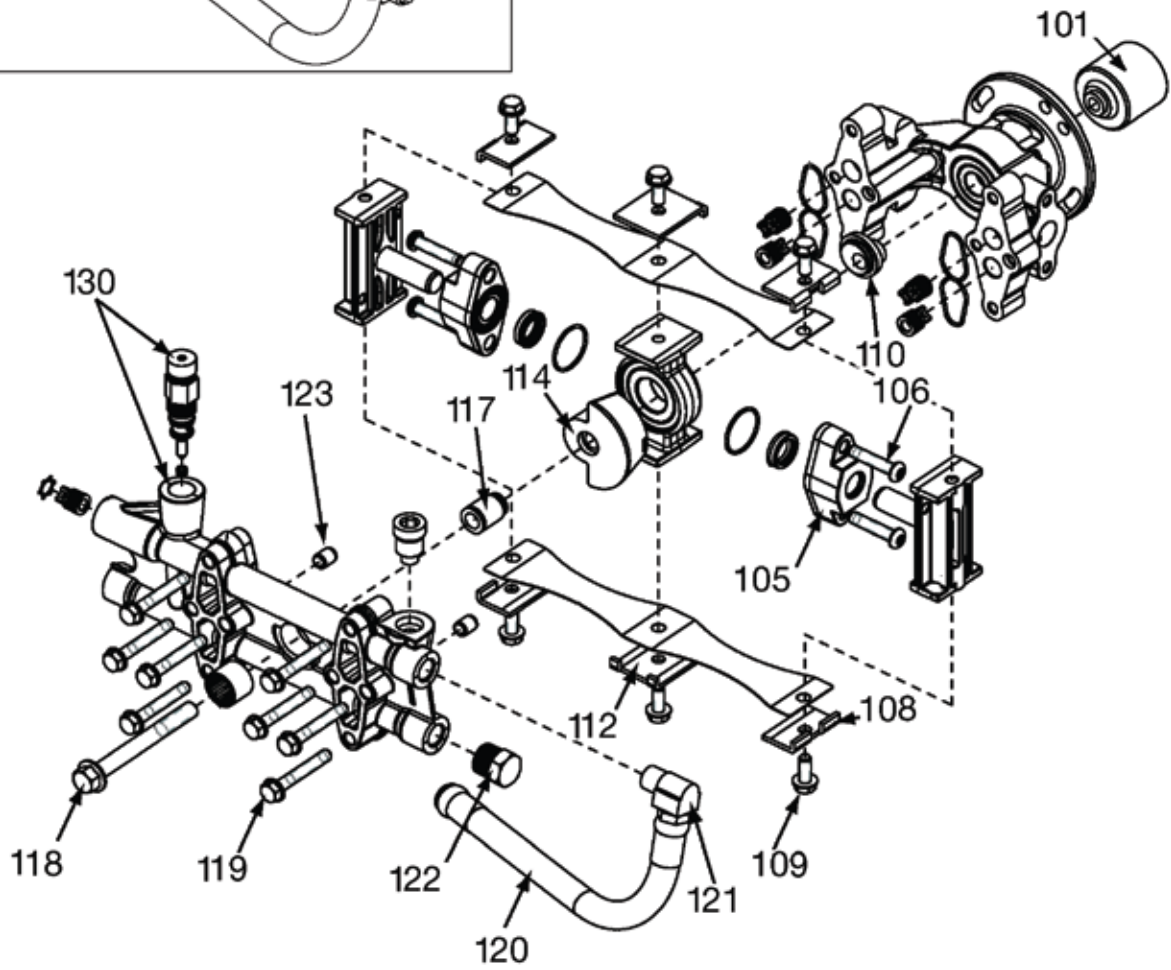

ExCell XR2625

Parts List for XR2625 Type 1

Item Number	Part Number	Description	Qty Required
2	D23124	LABEL,WARNING	1
3	A16263	DECAL	1
5	D24765	KEEPER PULSE HOSE	1
6	A06113	SCREW	4
7	A14355	FRAME	1
8	A16665	LABEL WARNING FRENCH	1
9	16087	NUT .313-18 UNC FLAN	4
10	18297	BOLT .313-18X1.75 FL	4
11	A14448	TIRE PNEU 10	2
12	F464	NUT .625 PAL PRESS W	2
13	A16034	DECAL	1
14	A16035	DECAL	1
15	A01519	SCREW .250-10 X .75	4
16	A14312	HANDLE ASSY	1
17	A16666	LABEL,WARNING	1
18	A14786	LABEL WARNING	1
19	A14350	SHROUD	1
20	A11955	SCREW	6
21	A14015	BOLT	2
22	A14348	KNOB	2
23	A16036	NAMEPLATE	1
25	H068	SWIVEL 3/8 MALE	1
26	H061	NUT SWIVEL GARDENHOS	1
27	F187	SCREEN GARDEN HOSE 3	1
28	D29372	INJECTOR QC CHEMICAL	1
29	A00044	SHAFT COUPLE SPLINE	1
30	D25006	SCREW SET 5/16-24 .4	1

Parts List for XR2625 Type 1

Item Number	Part Number	Description	Qty Required
32	A14349	SHROUD	1
33	A15958	AXLE	1
34	A14389	PANEL	1
35	A13471	LIMITER	4
36	A14248	BOLT	4
37	A16509	NUT	4
38	285807-50	FUEL CAP	1
39	A16040	PANEL	1
60	A15720	TUBE	1
61	A14327	ROLL CAGE	1
61	A14328	FOOT	1
62	D28397	SCREW 1/4- 20 X 3/4	2
63	D21197	PLUG TUBE 1.25 OD 18	2
64	NCT001	TOOL NOZZLE CLEANING	1
65	A06118	LANCE EXT	1
66	A15742	HOSE	1
67	H140	HOSE ASSY CHEMICAL	1
68	A09154	GUN	1
68	F179	ORING 1/4 QC	1
70	17732	KIT NOZZLE 2/25/40 A	1
71	A15755	COVER ASSY	1
72	A15734	GUN	1
100	A14292	PUMP KIT	1
100	GXH2525A-112H	GIANT PUMP	1
101	A00045	BEARING COUPLE SPLIN	1
105	D21254	ASSY JOURNAL BODY RA	1
106	D25565	SCREW 5/16-18 1.5 TH	1

Parts List for XR2625 Type 1

Item Number	Part Number	Description	Qty Required
108	A00755	CLAMP BLOCK END	1
109	D25566	SCREW 5/16-18 GR8 PH	1
110	D26774	SHAFT BEARING COUPLE	1
112	A00756	CLAMP BLOCK MID STRA	1
114	D26773	SHAFT	1
117	A01527	SHAFT	1
118	D22684	BOLT .438-14X4.00 HH	1
119	D25567	SCREW 5/16-18 2.125	1
120	A16746	HOSE PULSE 3/8 12 22	1
121	F217	ELBOW 3/8	1
122	16364	PLUG 3/8 NPT	1
123	D21003	DOWEL ALNMT SPLIT ST	1
130	A08869	UNLOADER KIT	1
800	16990	OIL 32OZ 10W-30 HD	1