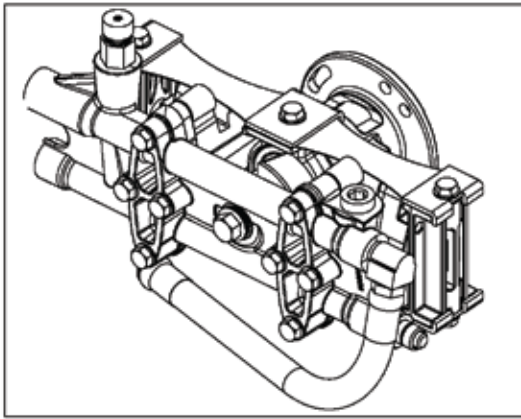

ExCell XR2625

Parts List for XR2625 Type 1

Item Number	Part Number	Description	Qty Required
2	D23124	LABEL,WARNING	1
3	A16263	DECAL	1
5	D24765	KEEPER PULSE HOSE	1
6	A06113	SCREW	4
7	A14355	FRAME	1
8	A16665	LABEL WARNING FRENCH	1
9	16087	NUT .313-18 UNC FLAN	4
10	18297	BOLT .313-18X1.75 FL	4
11	A14448	TIRE PNEU 10	2
12	F464	NUT .625 PAL PRESS W	2
13	A16034	DECAL	1
14	A16035	DECAL	1
15	A01519	SCREW .250-10 X .75	4
16	A14312	HANDLE ASSY	1
17	A16666	LABEL,WARNING	1
18	A14786	LABEL WARNING	1
19	A14350	SHROUD	1
20	A11955	SCREW	6
21	A14015	BOLT	2
22	A14348	KNOB	2
23	A16036	NAMEPLATE	1
25	H068	SWIVEL 3/8 MALE	1
26	H061	NUT SWIVEL GARDENHOS	1
27	F187	SCREEN GARDEN HOSE 3	1
28	D29372	INJECTOR QC CHEMICAL	1
29	A00044	SHAFT COUPLE SPLINE	1
30	D25006	SCREW SET 5/16-24 .4	1

Parts List for XR2625 Type 1

Item Number	Part Number	Description	Qty Required
32	A14349	SHROUD	1
33	A15958	AXLE	1
34	A14389	PANEL	1
35	A13471	LIMITER	4
36	A14248	BOLT	4
37	A16509	NUT	4
38	285807-50	FUEL CAP	1
39	A16040	PANEL	1
60	A15720	TUBE	1
61	A14327	ROLL CAGE	1
61	A14328	FOOT	1
62	D28397	SCREW 1/4- 20 X 3/4	2
63	D21197	PLUG TUBE 1.25 OD 18	2
64	NCT001	TOOL NOZZLE CLEANING	1
65	A06118	LANCE EXT	1
66	A15742	HOSE	1
67	H140	HOSE ASSY CHEMICAL	1
68	A09154	GUN	1
68	F179	ORING 1/4 QC	1
70	17732	KIT NOZZLE 2/25/40 A	1
71	A15755	COVER ASSY	1
72	A15734	GUN	1
100	A14292	PUMP KIT	1
100	GXH2525A-112H	GIANT PUMP	1
101	A00045	BEARING COUPLE SPLIN	1
105	D21254	ASSY JOURNAL BODY RA	1
106	D25565	SCREW 5/16-18 1.5 TH	1

Parts List for XR2625 Type 1

Item Number	Part Number	Description	Qty Required
108	A00755	CLAMP BLOCK END	1
109	D25566	SCREW 5/16-18 GR8 PH	1
110	D26774	SHAFT BEARING COUPLE	1
112	A00756	CLAMP BLOCK MID STRA	1
114	D26773	SHAFT	1
117	A01527	SHAFT	1
118	D22684	BOLT .438-14X4.00 HH	1
119	D25567	SCREW 5/16-18 2.125	1
120	A16746	HOSE PULSE 3/8 12 22	1
121	F217	ELBOW 3/8	1
122	16364	PLUG 3/8 NPT	1
123	D21003	DOWEL ALNMT SPLIT ST	1
130	A08869	UNLOADER KIT	1
800	16990	OIL 32OZ 10W-30 HD	1