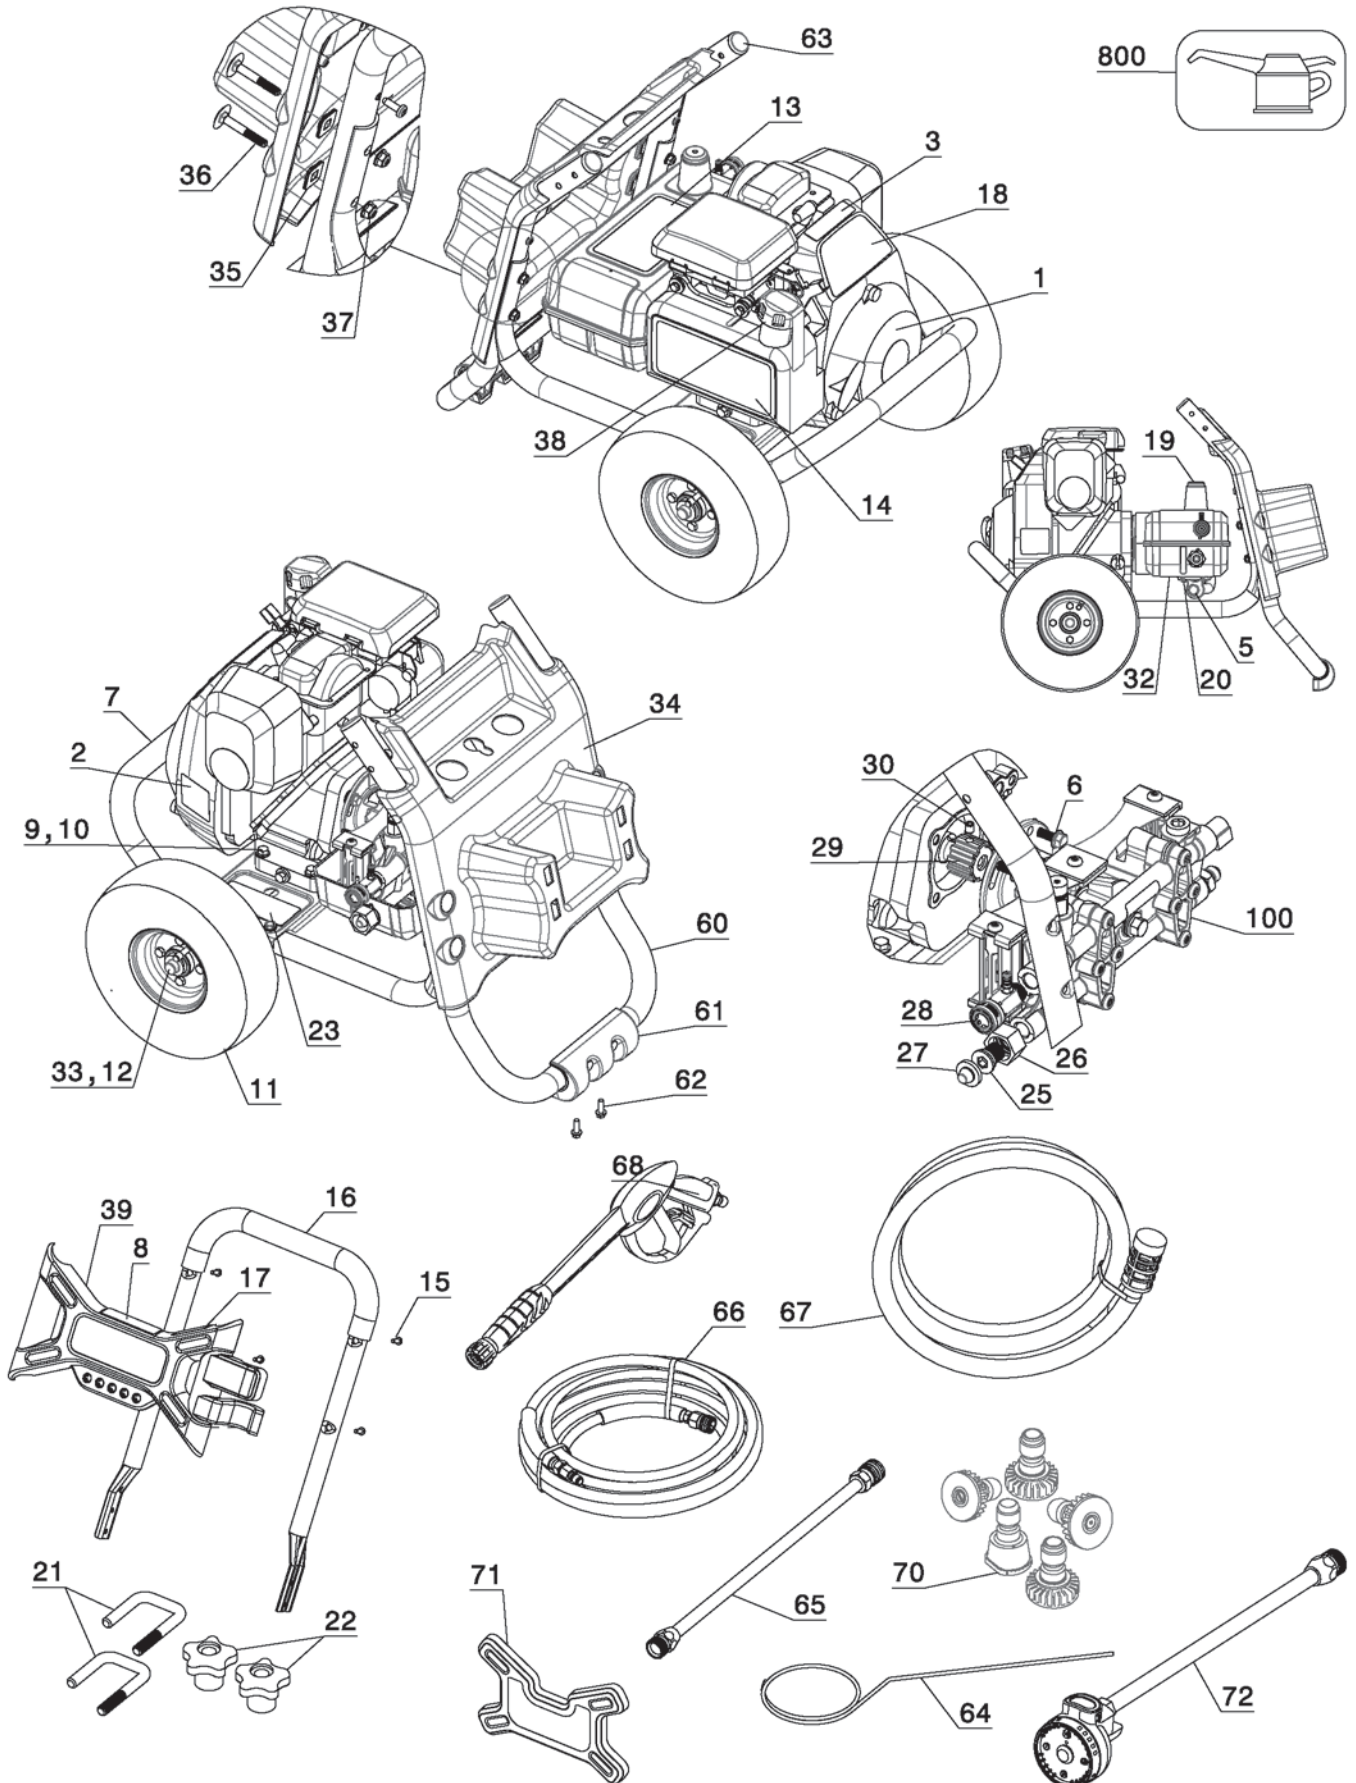

ExCell XR2625

Parts List for XR2625 Type 1

Item Number	Part Number	Description	Qty Required
2	D23124	LABEL,WARNING	1
3	A16263	DECAL	1
5	D24765	KEEPER PULSE HOSE	1
6	A06113	SCREW	4
7	A14355	FRAME	1
8	A16665	LABEL WARNING FRENCH	1
9	16087	NUT .313-18 UNC FLAN	4
10	18297	BOLT .313-18X1.75 FL	4
11	A14448	TIRE PNEU 10	2
12	F464	NUT .625 PAL PRESS W	2
13	A16034	DECAL	1
14	A16035	DECAL	1
15	A01519	SCREW .250-10 X .75	4
16	A14312	HANDLE ASSY	1
17	A16666	LABEL,WARNING	1
18	A14786	LABEL WARNING	1
19	A14350	SHROUD	1
20	A11955	SCREW	6
21	A14015	BOLT	2
22	A14348	KNOB	2
23	A16036	NAMEPLATE	1
25	H068	SWIVEL 3/8 MALE	1
26	H061	NUT SWIVEL GARDENHOS	1
27	F187	SCREEN GARDEN HOSE 3	1
28	D29372	INJECTOR QC CHEMICAL	1
29	A00044	SHAFT COUPLE SPLINE	1
30	D25006	SCREW SET 5/16-24 .4	1

Parts List for XR2625 Type 1

Item Number	Part Number	Description	Qty Required
32	A14349	SHROUD	1
33	A15958	AXLE	1
34	A14389	PANEL	1
35	A13471	LIMITER	4
36	A14248	BOLT	4
37	A16509	NUT	4
38	285807-50	FUEL CAP	1
39	A16040	PANEL	1
60	A15720	TUBE	1
61	A14327	ROLL CAGE	1
61	A14328	FOOT	1
62	D28397	SCREW 1/4- 20 X 3/4	2
63	D21197	PLUG TUBE 1.25 OD 18	2
64	NCT001	TOOL NOZZLE CLEANING	1
65	A06118	LANCE EXT	1
66	A15742	HOSE	1
67	H140	HOSE ASSY CHEMICAL	1
68	A09154	GUN	1
68	F179	ORING 1/4 QC	1
70	17732	KIT NOZZLE 2/25/40 A	1
71	A15755	COVER ASSY	1
72	A15734	GUN	1
100	A14292	PUMP KIT	1
100	GXH2525A-112H	GIANT PUMP	1
101	A00045	BEARING COUPLE SPLIN	1
105	D21254	ASSY JOURNAL BODY RA	1
106	D25565	SCREW 5/16-18 1.5 TH	1

Parts List for XR2625 Type 1

Item Number	Part Number	Description	Qty Required
108	A00755	CLAMP BLOCK END	1
109	D25566	SCREW 5/16-18 GR8 PH	1
110	D26774	SHAFT BEARING COUPLE	1
112	A00756	CLAMP BLOCK MID STRA	1
114	D26773	SHAFT	1
117	A01527	SHAFT	1
118	D22684	BOLT .438-14X4.00 HH	1
119	D25567	SCREW 5/16-18 2.125	1
120	A16746	HOSE PULSE 3/8 12 22	1
121	F217	ELBOW 3/8	1
122	16364	PLUG 3/8 NPT	1
123	D21003	DOWEL ALNMT SPLIT ST	1
130	A08869	UNLOADER KIT	1
800	16990	OIL 32OZ 10W-30 HD	1