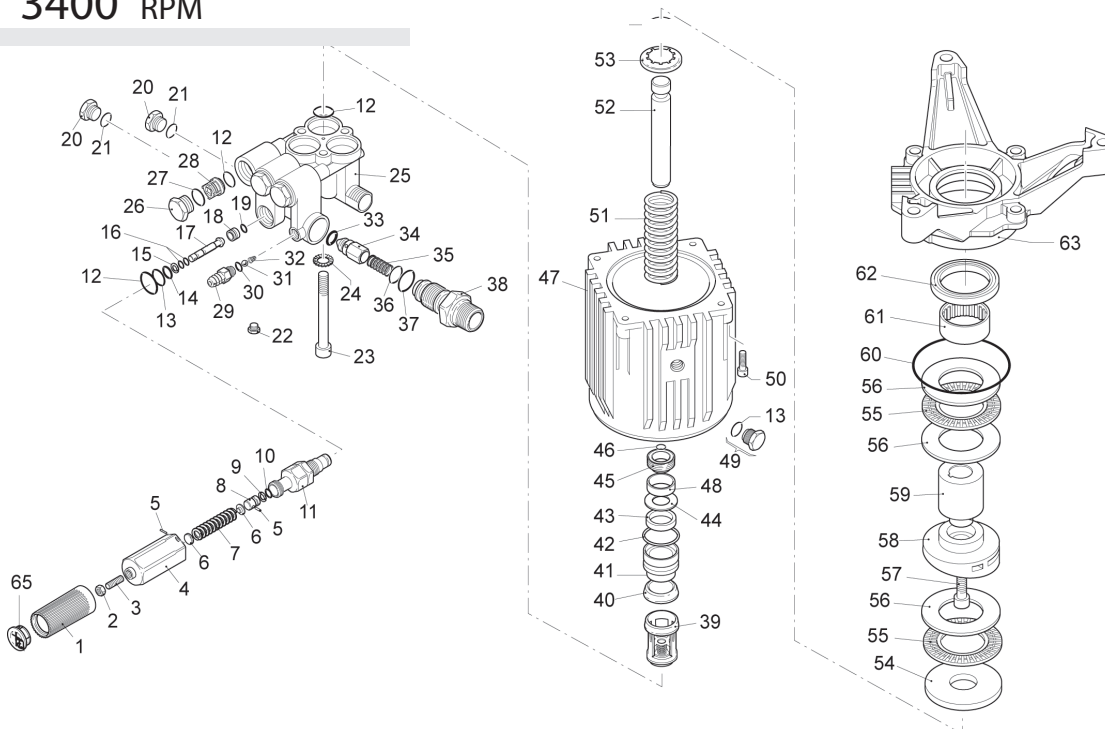

XJW 3400 RPM

Pos.	Code	Description	Qty.
1	AR1981780	Adjusting cap cover	1
2	AR1980300	Nut	1
3	AR1540560	Adjustingscrew	1
4	AR1980390	Adjusting cap	1
5	AR1080070	Pin	2
6	AR1980220	Spring plate	2
7	AR1271070	Spring	1
8	AR1080041	Upper piston	1
9	AR1080401	Ring	1
10	AR1080250	O-Ring	1
11	AR1980210	Piston guide	1
12	AR880830	O-Ring	7
13	AR740290	O-Ring	1
14	AR800560	O-Ring	1
15	AR1271170	Back-up ring	1
16	AR1080190	O-Ring	2
17	AR1271160	Lower piston	1
18	AR1980200	Piston seat	1
19	AR1470210	O-Ring	1
20	AR880581	Plug 1/4G	2
21	AR820510	O-Ring	2
22	AR620301	Plug	1
23	AR1980310	Head bolt (443 in/lbs)	3
24	AR650530	Washer	3
25	AR1980020	Pump head	1
26	AR1260162	Valve cap (443 in/lbs)	3
27	AR960160	O-Ring	3
28	AR1269050	Discharge valve	6
29	AR1560490	Injector barb	1
30	AR480480	O-Ring	1
31	AR1250280	Ball	1
32	AR1560520	Spring	1
33	AR1460430	O-Ring	1
34	AR1540170	Shutter valve	1
35	AR1080091	Spring	1
36	AR394280	O-Ring	1
37	AR1200690	O-Ring	1
38	AR1270140	Chemical injector	1
39	AR1989050	Inletvalve	3
40	AR1342761	High pressure packing	3
41	AR1980180	Piston guide	3

Pos.	Code	Description	Qty.
42	AR770130	O-Ring	3
43	AR1260440	Low pressure seal	3
44	AR1980170	Seal retainer	3
45	AR1980410	Oil seal	3
46	AR770090	O-Ring	1
47	AR1980010	Crankcase body	1
48	AR740290	O-Ring	3
49	AR1980740	Plug	1
50	AR180030	Bolt (228in/lbs)	4
51	AR1981140	Plunger spring	3
52	AR1980140	Plunger	3
53	AR1980150	Plunger spring retainer	3
54	AR1980130	Plunger plate	1
55	AR1980250	Thrust bearing	2
56	AR1980240	Bearing race	3
57	AR850370	Bolt	1
58	AR1980080	Wobble plate	1
59	AR1980070	Wobble plate	1
60	AR1980060	Wobble plate	1
61	AR1980440	Crankshaft	1
62	AR1980340	O-Ring	1
63	AR1980230	Rollerbearing	1
64	AR480671	Oil seal	1
65	AR1982200	Flange	1
66	AR1981770	Adjusting cap plug	1