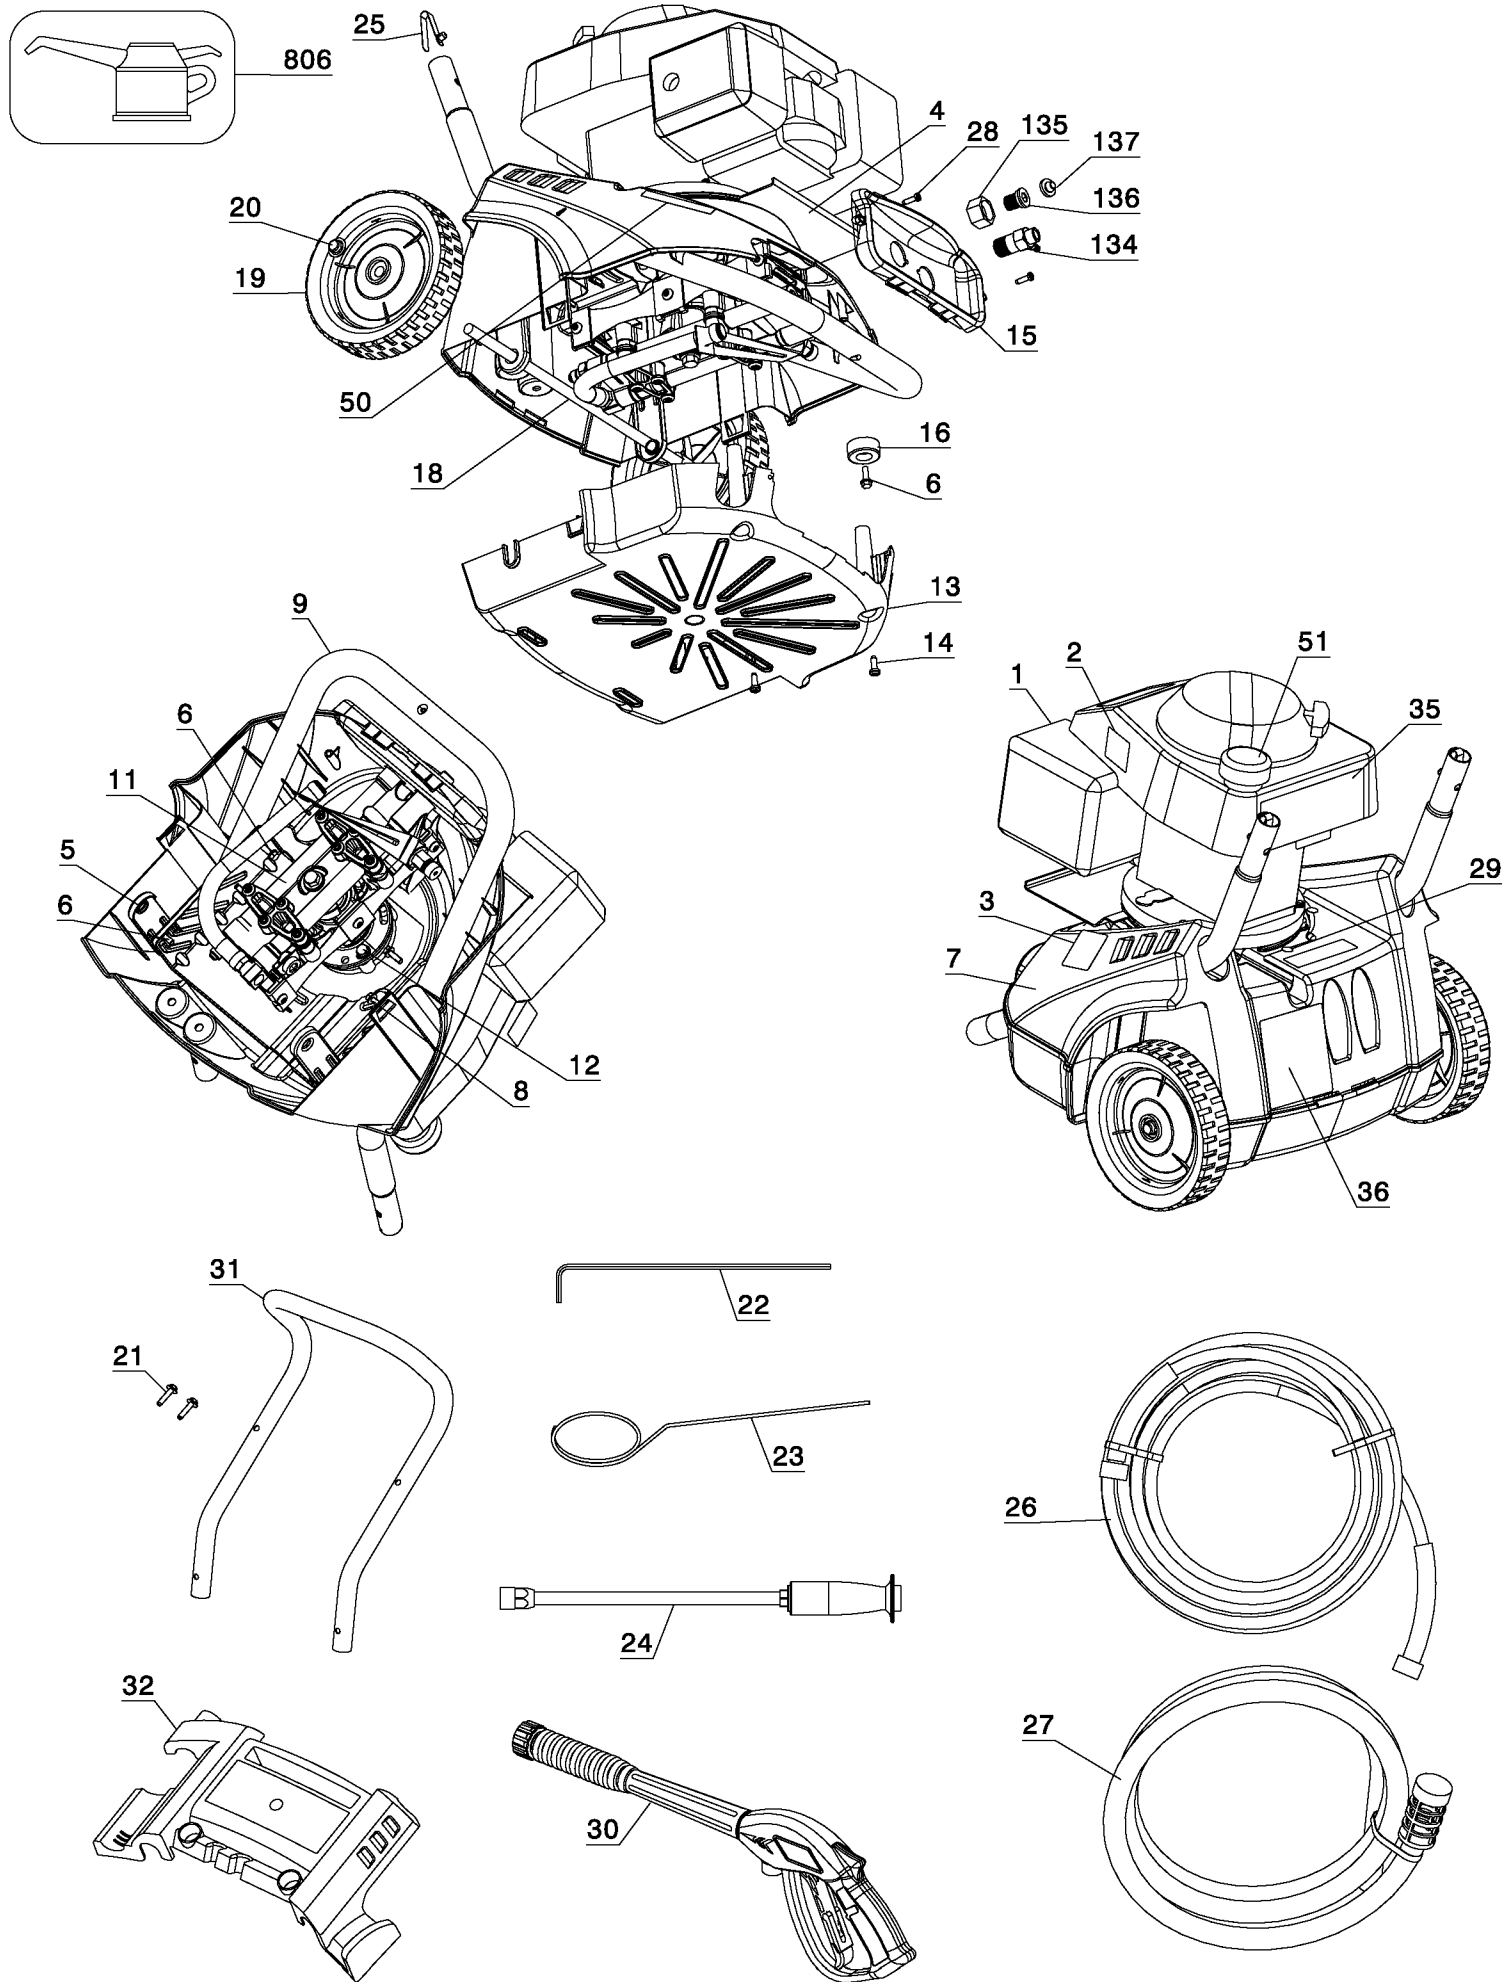

137

136

134

15

16

6

13

14

Parts List for VR2522 Type 0

Item Number	Part Number	Description	Qty Required
1	000000-00	No Longer Available	1
2	D23124	LABEL,WARNING	1
3	D23125	DECAL HOT SURFACE	1
4	A13599	ENGINE BASE	1
5	A18975	WHEEL BRACKET	2
6	D28397	SCREW 1/4- 20 X 3/4	7
7	D30480	SHROUD	1
8	D27956	BOLT .375-16 X 1.25	3
9	A13598	FRAME	1
11	A07908	PUMP	1
11	A07908	PUMP	1
11	A07908	PUMP	1
11	A07908	PUMP	1
12	A06113	SCREW	4
13	D30484	SHROUD LOWER VERTICA	1
14	A01519	SCREW .250-10 X .75	2
15	A14770	PANEL HOSE CONNECT	1
16	D22268	ISOLATOR RECESSED RU	1
18	D30486	AXLE .500 DIA X 18.6	1
19	A00743	TIRE 8 X 1.75 SEMI P	2
20	W137	NUT .50 PAL	2
21	A03854	SCREW	2
22	16797	WRENCH ALLEN 2MM	1
23	NCT001	TOOL NOZZLE CLEANING	1
24	A06121	LANCE	1
25	D30492	BUTTON SNAP .302 DIA	2
26	A14773	HIGH PRESSURE HOSE	1

Parts List for VR2522 Type 0

Item Number	Part Number	Description	Qty Required
27	H140	HOSE ASSY CHEMICAL	1
28	A02963	SCREW 10-14 X .750 P	2
29	A02962	FASTENER PUSH .250 D	3
30	A15189	TRIGGER GUN	1
31	A13603	HANDLE ASSEMBLY	1
32	A13604	ASSY ACC PANEL	1
35	A15068	WARNING DECAL	1
36	A15072	WARNING DECAL	1
50	A16877	WARNING DECAL	1
51	285807-50	FUEL CAP	1
101	D25054	SHAFT ENGINE COUPLE	1
102	D25006	SCREW SET 5/16-24 .4	1
105	D21254	ASSY JOURNAL BODY RA	1
106	D25565	SCREW 5/16-18 1.5 TH	1
107	D23487	ASSY RADIAL PISTON &	1
108	A00755	CLAMP BLOCK END	1
109	D25566	SCREW 5/16-18 GR8 PH	1
111	D20995	STRAP 2 CYLINDER	2
111	D20995	STRAP 2 CYLINDER	2
111	D20995	STRAP 2 CYLINDER	2
111	D20995	STRAP 2 CYLINDER	2
111	D20995	STRAP 2 CYLINDER	2
112	A00756	CLAMP BLOCK MID STRA	1
118	D22684	BOLT .438-14X4.00 HH	1
119	D25567	SCREW 5/16-18 2.125	1
120	A04774	KIT HOSE PULSE 12 IN	1
121	F217	ELBOW 3/8	1