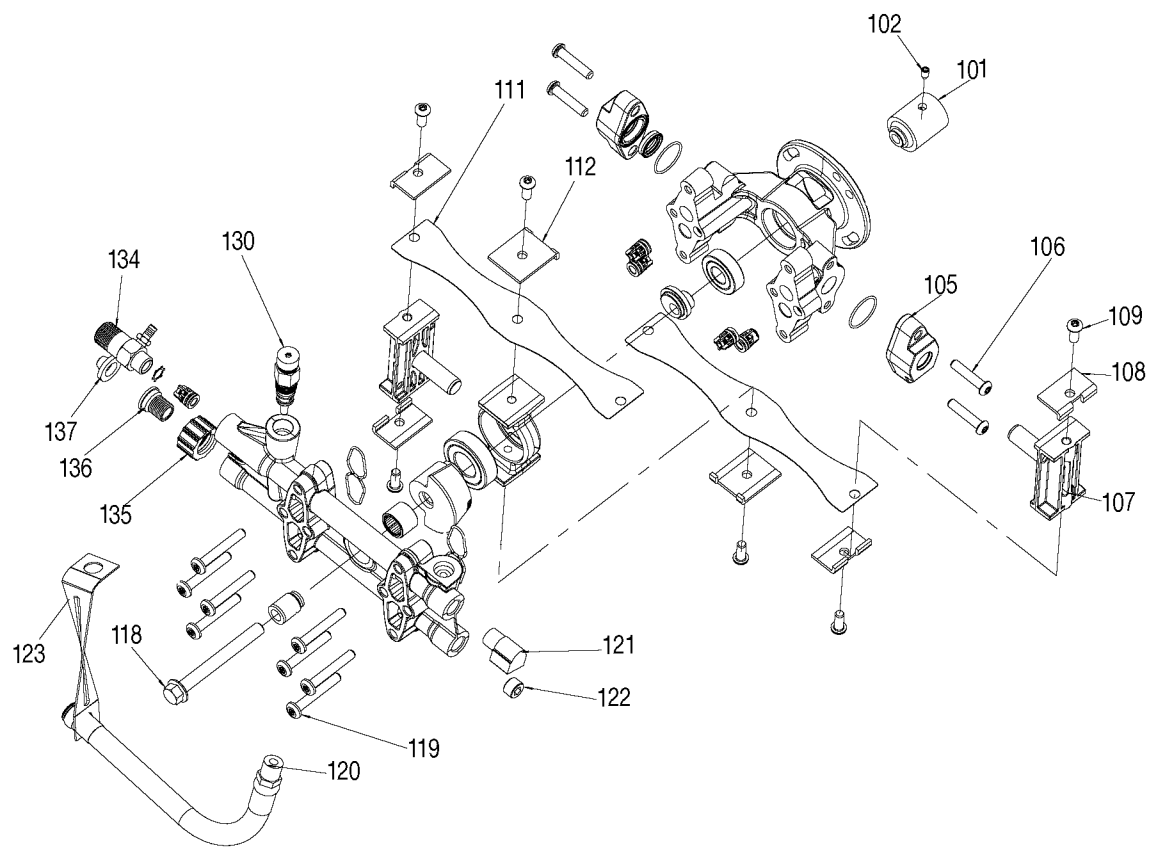

Parts List for VR2522 Type 0

Item Number	Part Number	Description	Qty Required
1	000000-00	No Longer Available	1
2	D23124	LABEL,WARNING	1
3	D23125	DECAL HOT SURFACE	1
4	A13599	ENGINE BASE	1
5	A18975	WHEEL BRACKET	2
6	D28397	SCREW 1/4- 20 X 3/4	7
7	D30480	SHROUD	1
8	D27956	BOLT .375-16 X 1.25	3
9	A13598	FRAME	1
11	A07908	PUMP	1
11	A07908	PUMP	1
11	A07908	PUMP	1
11	A07908	PUMP	1
12	A06113	SCREW	4
13	D30484	SHROUD LOWER VERTICA	1
14	A01519	SCREW .250-10 X .75	2
15	A14770	PANEL HOSE CONNECT	1
16	D22268	ISOLATOR RECESSED RU	1
18	D30486	AXLE .500 DIA X 18.6	1
19	A00743	TIRE 8 X 1.75 SEMI P	2
20	W137	NUT .50 PAL	2
21	A03854	SCREW	2
22	16797	WRENCH ALLEN 2MM	1
23	NCT001	TOOL NOZZLE CLEANING	1
24	A06121	LANCE	1
25	D30492	BUTTON SNAP .302 DIA	2
26	A14773	HIGH PRESSURE HOSE	1

Parts List for VR2522 Type 0

Item Number	Part Number	Description	Qty Required
27	H140	HOSE ASSY CHEMICAL	1
28	A02963	SCREW 10-14 X .750 P	2
29	A02962	FASTENER PUSH .250 D	3
30	A15189	TRIGGER GUN	1
31	A13603	HANDLE ASSEMBLY	1
32	A13604	ASSY ACC PANEL	1
35	A15068	WARNING DECAL	1
36	A15072	WARNING DECAL	1
50	A16877	WARNING DECAL	1
51	285807-50	FUEL CAP	1
101	D25054	SHAFT ENGINE COUPLE	1
102	D25006	SCREW SET 5/16-24 .4	1
105	D21254	ASSY JOURNAL BODY RA	1
106	D25565	SCREW 5/16-18 1.5 TH	1
107	D23487	ASSY RADIAL PISTON &	1
108	A00755	CLAMP BLOCK END	1
109	D25566	SCREW 5/16-18 GR8 PH	1
111	D20995	STRAP 2 CYLINDER	2
111	D20995	STRAP 2 CYLINDER	2
111	D20995	STRAP 2 CYLINDER	2
111	D20995	STRAP 2 CYLINDER	2
111	D20995	STRAP 2 CYLINDER	2
112	A00756	CLAMP BLOCK MID STRA	1
118	D22684	BOLT .438-14X4.00 HH	1
119	D25567	SCREW 5/16-18 2.125	1
120	A04774	KIT HOSE PULSE 12 IN	1
121	F217	ELBOW 3/8	1