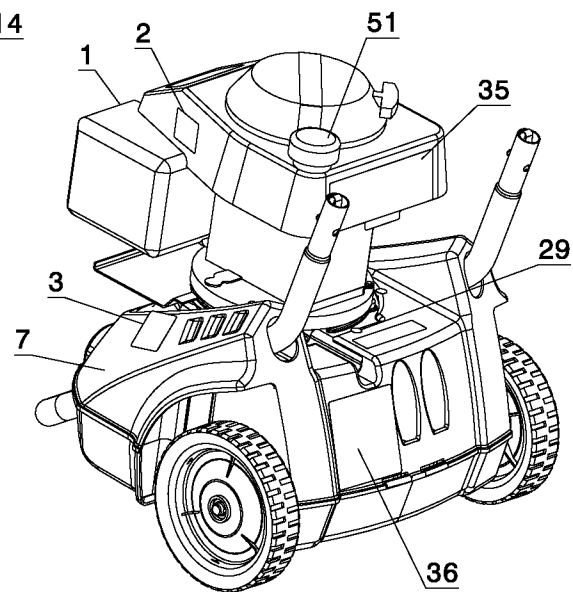

22

23

24

30

26

27

1

2

Parts List for VR2522 Type 0

Item Number	Part Number	Description	Qty Required
1	000000-00	No Longer Available	1
2	D23124	LABEL,WARNING	1
3	D23125	DECAL HOT SURFACE	1
4	A13599	ENGINE BASE	1
5	A18975	WHEEL BRACKET	2
6	D28397	SCREW 1/4- 20 X 3/4	7
7	D30480	SHROUD	1
8	D27956	BOLT .375-16 X 1.25	3
9	A13598	FRAME	1
11	A07908	PUMP	1
11	A07908	PUMP	1
11	A07908	PUMP	1
11	A07908	PUMP	1
12	A06113	SCREW	4
13	D30484	SHROUD LOWER VERTICA	1
14	A01519	SCREW .250-10 X .75	2
15	A14770	PANEL HOSE CONNECT	1
16	D22268	ISOLATOR RECESSED RU	1
18	D30486	AXLE .500 DIA X 18.6	1
19	A00743	TIRE 8 X 1.75 SEMI P	2
20	W137	NUT .50 PAL	2
21	A03854	SCREW	2
22	16797	WRENCH ALLEN 2MM	1
23	NCT001	TOOL NOZZLE CLEANING	1
24	A06121	LANCE	1
25	D30492	BUTTON SNAP .302 DIA	2
26	A14773	HIGH PRESSURE HOSE	1