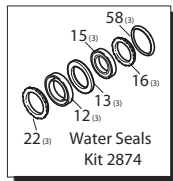

Repair Kits

Special Parts / Kits

Code	Description	Qty.
2748	Rail kit 1-1/4" - 2 Rails - 4 Bolts - 4 Washers	1

Pos	Code	Description	Qty.	Pos	Code	Description	Qty.
1	AR1940260	Head bolt M10x80	(442 in/lbs) 8	39	AR1949010	Compete cover	1
2	AR650530	Washer	8	40	AR1780690	Sight glass back cover	1
5	AR880830	O-Ring ϕ 15.54x2.62	6	41	AR1140450	O-Ring ϕ 20.24x2.62	1
7	AR1940930	Pump head	1	42	AR820680	Seal	1
8	AR180101	O-Ring ϕ 17.5x2	1	43	AR1940560	Seal	3
9	AR820361	Plug 1/2"G	1	44	AR1940370	Base 1-1/4"	2
10	AR1980740	Plug 3/8"G	3	45	AR1940380	Bolt M10x18	4
11	AR740290	O-Ring ϕ 14x1.78	3	46	AR200231	Washer	4
12	AR1941200	High pressure packing	3	51	AR1949011	Side cover w/sight glass	1
13	AR1941050	Back-upring	3	52	AR1941240	Open bearing support	1
14	AR1942470	Piston guide	3	53	AR1940920	Piston-fixing screw (62 in/lbs)	3
15	AR1941350	Support ring	3	54	AR1940940	Valve cap (531 in/lbs)	6
16	AR1941340	Low pressure seal	3	55	AR1941070	Back-upring	6
18	AR1340600	Washer - Copper	3	56	AR1949051	Complete valve	6
19	AR1941020	Piston	3	58	AR820490	O-Ring ϕ 34.65x1.78	3
21	AR1383190	Slinger	3	75	AR1941270	Oil sight glass	1
22	AR1941190	Support ring	3	76	AR100410	O-Ring ϕ 34.6x2.62	1
23	AR1940960	Guiding piston	3	77	AR1941260	Contrast disc	1
24	AR1940060	Con-rodpin	3	78	AR1941290	Seal	1
25	AR1941380	O-Ring ϕ 66.34x2.62	2	79	AR1380510	Con-rodbolt	6
26	AR1941390	Shim 0.05mm	1-3	80	AR1381550	Lockwasher	6
26	AR1941400	Shim 0.10mm	1-3	81	AR1942480	Piston guide	3
26	AR1941410	Shim 0.19mm	1-3				
26	AR1941420	Shim 0.25mm	1-3				
28	AR850370	Bolt M8x16	(217 in/lbs) 8		AR64516	Oil	2
29	AR1140410	Bearing	2			OIL CAPACITY - 32 OZ	
30	AR1940050	Con rod	(89 in/lbs) 3				
31	AR1940520	Crankshaft 24mm	• 1				
31	AR1940170	Crankshaft 24mm	○ 1				
31	AR1940970	Crankshaft 24mm	▲ 1				
32	AR650250	Key	1				
33	AR1941330	Pump housing	1				
34	AR1140370	Oil cap	1				
35	AR1260250	Oil sight glass	1				
36	AR1260430	Snap ring	1				
37	AR1940410	O-Ring ϕ 132x3	1				
38	AR1200430	Bolt M6x16	(89 in/lbs) 6				