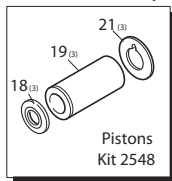

Repair Kits

Special Parts / Kits

Code	Description	Qty.
2748	Rail kit 1-1/4" - 2 Rails - 4 Bolts - 4 Washers	1

Pos	Code	Description	Qty.	Pos	Code	Description	Qty.
1	AR1940260	Head bolt M10x80	(442 in/lbs) 8	39	AR1949010	Compete cover	1
2	AR650530	Washer	8	40	AR1780690	Sight glass back cover	1
5	AR880830	O-Ring ϕ 15.54x2.62	6	41	AR1140450	O-Ring ϕ 20.24x2.62	1
7	AR1940930	Pump head	1	42	AR820680	Seal	1
8	AR180101	O-Ring ϕ 17.5x2	1	43	AR1940560	Seal	3
9	AR820361	Plug 1/2"G	1	44	AR1940370	Base 1-1/4"	2
10	AR1980740	Plug 3/8"G	3	45	AR1940380	Bolt M10x18	4
11	AR740290	O-Ring ϕ 14x1.78	3	46	AR200231	Washer	4
12	AR1941200	High pressure packing	3	51	AR1949011	Side cover w/sight glass	1
13	AR1941050	Back-upring	3	52	AR1941240	Open bearing support	1
14	AR1942470	Piston guide	3	53	AR1940920	Piston-fixing screw (62 in/lbs)	3
15	AR1941350	Support ring	3	54	AR1940940	Valve cap (531 in/lbs)	6
16	AR1941340	Low pressure seal	3	55	AR1941070	Back-upring	6
18	AR1340600	Washer - Copper	3	56	AR1949051	Complete valve	6
19	AR1941020	Piston	3	58	AR820490	O-Ring ϕ 34.65x1.78	3
21	AR1383190	Slinger	3	75	AR1941270	Oil sight glass	1
22	AR1941190	Support ring	3	76	AR100410	O-Ring ϕ 34.6x2.62	1
23	AR1940960	Guiding piston	3	77	AR1941260	Contrast disc	1
24	AR1940060	Con-rodpin	3	78	AR1941290	Seal	1
25	AR1941380	O-Ring ϕ 66.34x2.62	2	79	AR1380510	Con-rodbolt	6
26	AR1941390	Shim 0.05mm	1-3	80	AR1381550	Lockwasher	6
26	AR1941400	Shim 0.10mm	1-3	81	AR1942480	Piston guide	3
26	AR1941410	Shim 0.19mm	1-3				
26	AR1941420	Shim 0.25mm	1-3				
28	AR850370	Bolt M8x16	(217 in/lbs) 8		AR64516	Oil	2
29	AR1140410	Bearing	2			OIL CAPACITY - 32 OZ	
30	AR1940050	Con rod	(89 in/lbs) 3				
31	AR1940520	Crankshaft 24mm	• 1				
31	AR1940170	Crankshaft 24mm	○ 1				
31	AR1940970	Crankshaft 24mm	▲ 1				
32	AR650250	Key	1				
33	AR1941330	Pump housing	1				
34	AR1140370	Oil cap	1				
35	AR1260250	Oil sight glass	1				
36	AR1260430	Snap ring	1				
37	AR1940410	O-Ring ϕ 132x3	1				
38	AR1200430	Bolt M6x16	(89 in/lbs) 6				