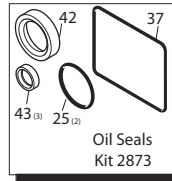

Repair Kits

Special Parts / Kits

Code	Description	Qty.
2748	Rail kit 1-1/4" - 2 Rails - 4 Bolts - 4 Washers	1

Pos	Code	Description	Qty.	Pos	Code	Description	Qty.
1	AR1940260	Head bolt M10x80	(442 in/lbs) 8	39	AR1949010	Compete cover	1
2	AR650530	Washer	8	40	AR1780690	Sight glass back cover	1
5	AR880830	O-Ring ϕ 15.54x2.62	6	41	AR1140450	O-Ring ϕ 20.24x2.62	1
7	AR1940930	Pump head	1	42	AR820680	Seal	1
8	AR180101	O-Ring ϕ 17.5x2	1	43	AR1940560	Seal	3
9	AR820361	Plug 1/2"G	1	44	AR1940370	Base 1-1/4"	2
10	AR1980740	Plug 3/8"G	3	45	AR1940380	Bolt M10x18	4
11	AR740290	O-Ring ϕ 14x1.78	3	46	AR200231	Washer	4
12	AR1941200	High pressure packing	3	51	AR1949011	Side cover w/sight glass	1
13	AR1941050	Back-upring	3	52	AR1941240	Open bearing support	1
14	AR1942470	Piston guide	3	53	AR1940920	Piston-fixing screw (62 in/lbs)	3
15	AR1941350	Support ring	3	54	AR1940940	Valve cap (531 in/lbs)	6
16	AR1941340	Low pressure seal	3	55	AR1941070	Back-upring	6
18	AR1340600	Washer - Copper	3	56	AR1949051	Complete valve	6
19	AR1941020	Piston	3	58	AR820490	O-Ring ϕ 34.65x1.78	3
21	AR1383190	Slinger	3	75	AR1941270	Oil sight glass	1
22	AR1941190	Support ring	3	76	AR100410	O-Ring ϕ 34.6x2.62	1
23	AR1940960	Guiding piston	3	77	AR1941260	Contrast disc	1
24	AR1940060	Con-rodpin	3	78	AR1941290	Seal	1
25	AR1941380	O-Ring ϕ 66.34x2.62	2	79	AR1380510	Con-rodbolt	6
26	AR1941390	Shim 0.05mm	1-3	80	AR1381550	Lockwasher	6
26	AR1941400	Shim 0.10mm	1-3	81	AR1942480	Piston guide	3
26	AR1941410	Shim 0.19mm	1-3				
26	AR1941420	Shim 0.25mm	1-3				
28	AR850370	Bolt M8x16	(217 in/lbs) 8		AR64516	Oil	2
29	AR1140410	Bearing	2			OIL CAPACITY - 32 OZ	
30	AR1940050	Con rod	(89 in/lbs) 3				
31	AR1940520	Crankshaft 24mm	• 1				
31	AR1940170	Crankshaft 24mm	○ 1				
31	AR1940970	Crankshaft 24mm	▲ 1				
32	AR650250	Key	1				
33	AR1941330	Pump housing	1				
34	AR1140370	Oil cap	1				
35	AR1260250	Oil sight glass	1				
36	AR1260430	Snap ring	1				
37	AR1940410	O-Ring ϕ 132x3	1				
38	AR1200430	Bolt M6x16	(89 in/lbs) 6				