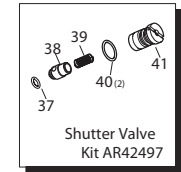

Repair Kits

Pos	Code	Description	Qty.	Pos	Code	Description	Qty.	Legend
1	AR1060120	Nut M6	1	42	AR2840261	Outlet extension	1	SRMW22G26D
2	AR392840	Grub screw M6x16	1	43	AR2840060	Spring	3	
3	AR2760480	Handle insert	1	44	AR2840040	Piston	3	
4	AR1980220	Plate spring	2	45	AR2840050	Ring	3	
5	AR2760410	Spring	1	46	AR1980130	Thrust washer	1	
6	AR2841140	Valve piston	1	47	AR1980250	Bearing	1	
7	AR2260100	O-Ring $\phi 6.02 \times 2.62$	1	48	AR1980240	Thrust washer	1	
8	AR660190	O-Ring $\phi 6.07 \times 1.78$	1	49	AR2840690	Hollow shaft	1	
9	AR2760210	Ring	1	50	AR1982360	Rear bearing	1	
10	AR2840750	Piston guide	1	51	AR161050	Circlip $\phi 172$	1	
11	AR740290	O-Ring $\phi 14 \times 1.78$	5	52	AR2840310	Seal	1	
12	AR820510	O-Ring $\phi 10.82 \times 1.78$	1	55	AR2840890	O-Ring $\phi 14 \times 2$	2	
13	AR2840760	By-pass jet	1	56	AR600180	O-Ring $\phi 7.66 \times 1.78$	1	
14	AR2841080	Seat	1	57	AR42501	Complete head	1	
15	AR1470210	O-Ring $\phi 9 \times 1$	1					
17	AR1982520	Hose nipple	1					
18	AR480480	O-Ring $\phi 4.48 \times 1.78$	1	AR64545	Oil	1		
19	AR1250280	Ball	1		OIL CAPA CITY - 2.53 OZ			
20	AR1560520	Spring	1					
21	AR2840830	Screw	1					
25	AR2841250	Plug	(221 in/lbs) 3					
26	AR2849052	Complete valve	6					
27	AR2849007	Pump head - Aluminum	1					
28	AR2200141	Gasket	3					
29	AR2840561	Bushing	3					
30	AR1683500	Seal	3					
31	AR2841240	Plug 3/8" G Plastic	1					
32	AR2840010	Pump housing	1					
33	AR380410	Head bolt M8x40	(221 in/lbs) 3					
34	AR2841220	Suction fitting 3/4" NH	1					
35	AR2840251	Suction extension	1					
36	AR1266330	Inlet filter	1					
37	AR1460431	O-Ring $\phi 4 \times 2.5$	1					
38	AR2841460	Jet	1					
39	AR1080091	Spring	1					
40	AR800560	O-Ring $\phi 8.73 \times 1.78$	2					
41	AR2841470	Detergent injector	1					