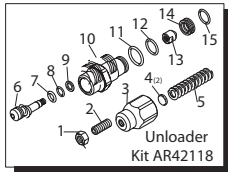

Repair Kits

Pos	Code	Description	Qty.	Pos	Code	Description	Qty.	Legend
1	AR1060120	Nut M6	1	42	AR2840261	Outlet extension	1	SRMW22G26D
2	AR392840	Grub screw M6x16	1	43	AR2840060	Spring	3	
3	AR2760480	Handle insert	1	44	AR2840040	Piston	3	
4	AR1980220	Plate spring	2	45	AR2840050	Ring	3	
5	AR2760410	Spring	1	46	AR1980130	Thrust washer	1	
6	AR2841140	Valve piston	1	47	AR1980250	Bearing	1	
7	AR2260100	O-Ring $\phi 6.02 \times 2.62$	1	48	AR1980240	Thrust washer	1	
8	AR660190	O-Ring $\phi 6.07 \times 1.78$	1	49	AR2840690	Hollow shaft	1	
9	AR2760210	Ring	1	50	AR1982360	Rear bearing	1	
10	AR2840750	Piston guide	1	51	AR161050	Circlip $\phi 172$	1	
11	AR740290	O-Ring $\phi 14 \times 1.78$	5	52	AR2840310	Seal	1	
12	AR820510	O-Ring $\phi 10.82 \times 1.78$	1	55	AR2840890	O-Ring $\phi 14 \times 2$	2	
13	AR2840760	By-pass jet	1	56	AR600180	O-Ring $\phi 7.66 \times 1.78$	1	
14	AR2841080	Seat	1	57	AR42501	Complete head	1	
15	AR1470210	O-Ring $\phi 9 \times 1$	1					
17	AR1982520	Hose nipple	1					
18	AR480480	O-Ring $\phi 4.48 \times 1.78$	1	AR64545	Oil	1		
19	AR1250280	Ball	1		OIL CAPA CITY - 2.53 OZ			
20	AR1560520	Spring	1					
21	AR2840830	Screw	1					
25	AR2841250	Plug	(221 in/lbs) 3					
26	AR2849052	Complete valve	6					
27	AR2849007	Pump head - Aluminum	1					
28	AR2200141	Gasket	3					
29	AR2840561	Bushing	3					
30	AR1683500	Seal	3					
31	AR2841240	Plug 3/8" G Plastic	1					
32	AR2840010	Pump housing	1					
33	AR380410	Head bolt M8x40	(221 in/lbs) 3					
34	AR2841220	Suction fitting 3/4" NH	1					
35	AR2840251	Suction extension	1					
36	AR1266330	Inlet filter	1					
37	AR1460431	O-Ring $\phi 4 \times 2.5$	1					
38	AR2841460	Jet	1					
39	AR1080091	Spring	1					
40	AR800560	O-Ring $\phi 8.73 \times 1.78$	2					
41	AR2841470	Detergent injector	1					