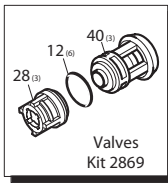

Repair Kits

Pos	Code	Description	Qty.	Pos	Code	Description	Qty.	Legend		
1	AR1981780	Knob	1	38	AR1270141	Injector adapter	1	For ●	For ■	For ▲
2	AR1980300	Nut	1	40	AR1989050	Inlet valve	3	SJW2G25	SJW2.5G25	SJW3G25
3	AR1980470	Adjusting screw	1	41	AR1342761	Gasket	3			
4	AR1980390	Handle insert	1	42	AR1981570	Piston guide	3			
5	AR1080070	Pin	2	43	AR770260	O-Ring ϕ 23.52x1.78	3			
6	AR1980220	Plate spring	2	44	AR1260440	Gasket	3			
7	AR1271070	Spring	1	45	AR1981580	Ring	3			
8	AR1080041	Upper piston	1	46	AR1980410	Oil seal	3			
9	AR1080401	Back-up ring	1	47	AR770090	O-Ring ϕ 5.28x1.78	1			
10	AR1080250	O-Ring ϕ 7.66x1.78	1	48	AR1980460	Pump housing	1			
11	AR1980210	Piston guide	1	52	AR1980290	Plug 3/8"	1			
12	AR880830	O-Ring ϕ 15.54x2.62	7	53	AR180030	Bolt M8x20	(228 in/lbs) 4			
13	AR740290	O-Ring ϕ 14x1.78	2	54	AR1981140	Spring	3			
14	AR800560	O-Ring ϕ 8.73x1.78	1	55	AR1981120	Piston	3			
15	AR1271170	Back-upring	1	56	AR1980150	Spring retainer	3			
16	AR1080190	O-Ring ϕ 2.9x1.78	2	57	AR1983100	Rail	1			
17	AR1271160	Lower piston	1	58	AR1980250	Bearing	2			
18	AR1980200	Valve seat	1	59	AR1980240	Thrustwasher	3			
19	AR1470210	O-Ring ϕ 9x1	1	60	AR850370	Bolt M8x16	1			
20	AR880581	Plug 1/4"G	2	61	AR1980080	Wobble plate	● 1			
21	AR820510	O-Ring ϕ 10.82x1.78	2	61	AR1980070	Wobble plate	■ 1			
22	AR620301	Plug 1/8"G	1	61	AR1980060	Wobble plate	▲ 1			
23	AR1980310	Headbolt M10x65	(443 in/lbs) 3	62	AR1980440	Hollowshaft	1			
24	AR650530	Lockwasher	3	63	AR1980340	O-Ring ϕ 83.8x2.62	1			
25	AR1982450	Pump head brass	1	64	AR1982200	Flange	1			
26	AR1260162	Valve cap	(443 in/lbs) 3	65	AR1980230	Roller bearing	1			
27	AR960160	O-Ring ϕ 17.86x2.62	3	66	AR480671	Seal	1			
28	AR1269050	Valve assembly	3	67	AR1980430	Spacer	3			
29	AR1982520	Hose tail	1	71	AR1981130	Plungershoe	1			
30	AR480480	O-Ring ϕ 4.48x1.78	1	78	AR1981770	Knob plug	1			
31	AR1250280	Ball	1							
32	AR1560520	Spring	1		AR64545	Oil	1			
33	AR1460430	O-Ring ϕ 4x2.5	1			OIL CAPACITY - 4.5 OZ				
34	AR1540170	Check valve	1							
35	AR1080091	Spring	1							
36	AR394280	O-Ring ϕ 12.42x1.78	1							
37	AR1200690	O-Ring ϕ 15.6x1.78	1							