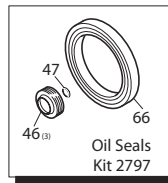

Repair Kits

Pos	Code	Description	Qty.	Pos	Code	Description	Qty.	Legend		
1	AR1981780	Knob	1	38	AR1270141	Injector adapter	1	For ●	For ■	For ▲
2	AR1980300	Nut	1	40	AR1989050	Inlet valve	3	SJW2G25	SJW2.5G25	SJW3G25
3	AR1980470	Adjusting screw	1	41	AR1342761	Gasket	3			
4	AR1980390	Handle insert	1	42	AR1981570	Piston guide	3			
5	AR1080070	Pin	2	43	AR770260	O-Ring ϕ 23.52x1.78	3			
6	AR1980220	Plate spring	2	44	AR1260440	Gasket	3			
7	AR1271070	Spring	1	45	AR1981580	Ring	3			
8	AR1080041	Upper piston	1	46	AR1980410	Oil seal	3			
9	AR1080401	Back-up ring	1	47	AR770090	O-Ring ϕ 5.28x1.78	1			
10	AR1080250	O-Ring ϕ 7.66x1.78	1	48	AR1980460	Pump housing	1			
11	AR1980210	Piston guide	1	52	AR1980290	Plug 3/8"	1			
12	AR880830	O-Ring ϕ 15.54x2.62	7	53	AR180030	Bolt M8x20	(228 in/lbs) 4			
13	AR740290	O-Ring ϕ 14x1.78	2	54	AR1981140	Spring	3			
14	AR800560	O-Ring ϕ 8.73x1.78	1	55	AR1981120	Piston	3			
15	AR1271170	Back-upring	1	56	AR1980150	Spring retainer	3			
16	AR1080190	O-Ring ϕ 2.9x1.78	2	57	AR1983100	Rail	1			
17	AR1271160	Lower piston	1	58	AR1980250	Bearing	2			
18	AR1980200	Valve seat	1	59	AR1980240	Thrustwasher	3			
19	AR1470210	O-Ring ϕ 9x1	1	60	AR850370	Bolt M8x16	1			
20	AR880581	Plug 1/4"G	2	61	AR1980080	Wobble plate	● 1			
21	AR820510	O-Ring ϕ 10.82x1.78	2	61	AR1980070	Wobble plate	■ 1			
22	AR620301	Plug 1/8"G	1	61	AR1980060	Wobble plate	▲ 1			
23	AR1980310	Headbolt M10x65	(443 in/lbs) 3	62	AR1980440	Hollowshaft	1			
24	AR650530	Lockwasher	3	63	AR1980340	O-Ring ϕ 83.8x2.62	1			
25	AR1982450	Pump head brass	1	64	AR1982200	Flange	1			
26	AR1260162	Valve cap	(443 in/lbs) 3	65	AR1980230	Roller bearing	1			
27	AR960160	O-Ring ϕ 17.86x2.62	3	66	AR480671	Seal	1			
28	AR1269050	Valve assembly	3	67	AR1980430	Spacer	3			
29	AR1982520	Hose tail	1	71	AR1981130	Plungershoe	1			
30	AR480480	O-Ring ϕ 4.48x1.78	1	78	AR1981770	Knob plug	1			
31	AR1250280	Ball	1							
32	AR1560520	Spring	1		AR64545	Oil	1			
33	AR1460430	O-Ring ϕ 4x2.5	1			OIL CAPACITY - 4.5 OZ				
34	AR1540170	Check valve	1							
35	AR1080091	Spring	1							
36	AR394280	O-Ring ϕ 12.42x1.78	1							
37	AR1200690	O-Ring ϕ 15.6x1.78	1							