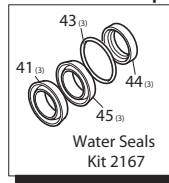

Repair Kits

Pos	Code	Description	Qty.	Pos	Code	Description	Qty.	Legend		
1	AR1981780	Knob	1	38	AR1270141	Injector adapter	1	For ●	For ■	For ▲
2	AR1980300	Nut	1	40	AR1989050	Inlet valve	3	SJW2G25	SJW2.5G25	SJW3G25
3	AR1980470	Adjusting screw	1	41	AR1342761	Gasket	3			
4	AR1980390	Handle insert	1	42	AR1981570	Piston guide	3			
5	AR1080070	Pin	2	43	AR770260	O-Ring ϕ 23.52x1.78	3			
6	AR1980220	Plate spring	2	44	AR1260440	Gasket	3			
7	AR1271070	Spring	1	45	AR1981580	Ring	3			
8	AR1080041	Upper piston	1	46	AR1980410	Oil seal	3			
9	AR1080401	Back-up ring	1	47	AR770090	O-Ring ϕ 5.28x1.78	1			
10	AR1080250	O-Ring ϕ 7.66x1.78	1	48	AR1980460	Pump housing	1			
11	AR1980210	Piston guide	1	52	AR1980290	Plug 3/8"	1			
12	AR880830	O-Ring ϕ 15.54x2.62	7	53	AR180030	Bolt M8x20	(228 in/lbs) 4			
13	AR740290	O-Ring ϕ 14x1.78	2	54	AR1981140	Spring	3			
14	AR800560	O-Ring ϕ 8.73x1.78	1	55	AR1981120	Piston	3			
15	AR1271170	Back-upring	1	56	AR1980150	Spring retainer	3			
16	AR1080190	O-Ring ϕ 2.9x1.78	2	57	AR1983100	Rail	1			
17	AR1271160	Lower piston	1	58	AR1980250	Bearing	2			
18	AR1980200	Valve seat	1	59	AR1980240	Thrustwasher	3			
19	AR1470210	O-Ring ϕ 9x1	1	60	AR850370	Bolt M8x16	1			
20	AR880581	Plug 1/4"G	2	61	AR1980080	Wobble plate	● 1			
21	AR820510	O-Ring ϕ 10.82x1.78	2	61	AR1980070	Wobble plate	■ 1			
22	AR620301	Plug 1/8"G	1	61	AR1980060	Wobble plate	▲ 1			
23	AR1980310	Headbolt M10x65	(443 in/lbs) 3	62	AR1980440	Hollowshaft	1			
24	AR650530	Lockwasher	3	63	AR1980340	O-Ring ϕ 83.8x2.62	1			
25	AR1982450	Pump head brass	1	64	AR1982200	Flange	1			
26	AR1260162	Valve cap	(443 in/lbs) 3	65	AR1980230	Roller bearing	1			
27	AR960160	O-Ring ϕ 17.86x2.62	3	66	AR480671	Seal	1			
28	AR1269050	Valve assembly	3	67	AR1980430	Spacer	3			
29	AR1982520	Hose tail	1	71	AR1981130	Plungershoe	1			
30	AR480480	O-Ring ϕ 4.48x1.78	1	78	AR1981770	Knob plug	1			
31	AR1250280	Ball	1							
32	AR1560520	Spring	1		AR64545	Oil	1			
33	AR1460430	O-Ring ϕ 4x2.5	1			OIL CAPACITY - 4.5 OZ				
34	AR1540170	Check valve	1							
35	AR1080091	Spring	1							
36	AR394280	O-Ring ϕ 12.42x1.78	1							
37	AR1200690	O-Ring ϕ 15.6x1.78	1							