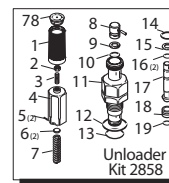

Repair Kits

Pos	Code	Description	Qty.	Pos	Code	Description	Qty.	Legend		
1	AR1981780	Knob	1	38	AR1270141	Injector adapter	1	For ●	For ■	For ▲
2	AR1980300	Nut	1	40	AR1989050	Inlet valve	3	SJW2G25	SJW2.5G25	SJW3G25
3	AR1980470	Adjusting screw	1	41	AR1342761	Gasket	3			
4	AR1980390	Handle insert	1	42	AR1981570	Piston guide	3			
5	AR1080070	Pin	2	43	AR770260	O-Ring ϕ 23.52x1.78	3			
6	AR1980220	Plate spring	2	44	AR1260440	Gasket	3			
7	AR1271070	Spring	1	45	AR1981580	Ring	3			
8	AR1080041	Upper piston	1	46	AR1980410	Oil seal	3			
9	AR1080401	Back-up ring	1	47	AR770090	O-Ring ϕ 5.28x1.78	1			
10	AR1080250	O-Ring ϕ 7.66x1.78	1	48	AR1980460	Pump housing	1			
11	AR1980210	Piston guide	1	52	AR1980290	Plug 3/8"	1			
12	AR880830	O-Ring ϕ 15.54x2.62	7	53	AR180030	Bolt M8x20	(228 in/lbs) 4			
13	AR740290	O-Ring ϕ 14x1.78	2	54	AR1981140	Spring	3			
14	AR800560	O-Ring ϕ 8.73x1.78	1	55	AR1981120	Piston	3			
15	AR1271170	Back-upring	1	56	AR1980150	Spring retainer	3			
16	AR1080190	O-Ring ϕ 2.9x1.78	2	57	AR1983100	Rail	1			
17	AR1271160	Lower piston	1	58	AR1980250	Bearing	2			
18	AR1980200	Valve seat	1	59	AR1980240	Thrustwasher	3			
19	AR1470210	O-Ring ϕ 9x1	1	60	AR850370	Bolt M8x16	1			
20	AR880581	Plug 1/4"G	2	61	AR1980080	Wobble plate	● 1			
21	AR820510	O-Ring ϕ 10.82x1.78	2	61	AR1980070	Wobble plate	■ 1			
22	AR620301	Plug 1/8"G	1	61	AR1980060	Wobble plate	▲ 1			
23	AR1980310	Headbolt M10x65	(443 in/lbs) 3	62	AR1980440	Hollowshaft	1			
24	AR650530	Lockwasher	3	63	AR1980340	O-Ring ϕ 83.8x2.62	1			
25	AR1982450	Pump head brass	1	64	AR1982200	Flange	1			
26	AR1260162	Valve cap	(443 in/lbs) 3	65	AR1980230	Roller bearing	1			
27	AR960160	O-Ring ϕ 17.86x2.62	3	66	AR480671	Seal	1			
28	AR1269050	Valve assembly	3	67	AR1980430	Spacer	3			
29	AR1982520	Hose tail	1	71	AR1981130	Plungershoe	1			
30	AR480480	O-Ring ϕ 4.48x1.78	1	78	AR1981770	Knob plug	1			
31	AR1250280	Ball	1							
32	AR1560520	Spring	1		AR64545	Oil	1			
33	AR1460430	O-Ring ϕ 4x2.5	1			OIL CAPACITY - 4.5 OZ				
34	AR1540170	Check valve	1							
35	AR1080091	Spring	1							
36	AR394280	O-Ring ϕ 12.42x1.78	1							
37	AR1200690	O-Ring ϕ 15.6x1.78	1							