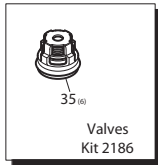

Repair Kits

Pos	Code	Description	Qty.	Pos	Code	Description	Qty.	Pos	Code	Description	Qty.
1	AR1980300	Nut M6	1	40	AR770260	O-Ring ø23.52x1.78	3	OIL CAPACITY - 16 OZ			
2	AR2760420	Grub screw M6x12	1	41	AR1260440	Gasket	3				
3	AR1980540	Unloader knob	1	42	AR640070	O-Ring ø13.95x2.62	3				
4	AR1980220	Spring plate	2	43	AR2760310	Spacer	3				
5	AR2760410	Spring	1	44	AR1260460	Oil seal	3				
6	AR2760400	Valve piston	1	45	AR2760010	Pump body	1				
7	AR2260100	O-Ring ø6.02x2.62	1	46	AR1266740	Bearing cap	1				
8	AR660190	O-Ring ø6.07x1.78	1	47	AR1260790	Circlip øi52	1				
9	AR2760210	Ring	1	48	AR1780550	Snap ring	1				
10	AR2760050	Piston guide	1	49	AR2760340	Bearing	1				
11	AR1200690	O-Ring ø15.6x1.78	4	50	AR1780490	Bearing	1				
12	AR394280	O-Ring ø12.42x1.78	2	51	AR880130	Oil cap	1				
13	AR2260070	By-pass jet	1	52	AR2760040	Piston	3				
14	AR2760090	Seat	1	53	AR1780050	Piston pin	3				
15	AR770140	O-Ring ø11.11x1.78	1	54	AR1780040	Con rod Aluminum	3				
16	AR1982520	Hose nipple	1	55	AR1780710	Con rod Bronze	3				
18	AR1250280	Ball	1	56	AR2760280	O-Ring ø101.27x2.62	1				
19	AR1560520	Spring	1	58	AR802190	Bolt M6x12	4				
20	AR2760230	Detergent injector 3/8" G	1	59	AR2760110	Rear cover	1				
21	AR2760270	O-Ring ø12x1	1	60	AR2760350	Bearing	1				
22	AR1470210	O-Ring ø9x1	1	61	AR1321190	Bearing	1				
23	AR2760120	Injector insert	1	62	AR1321080	Snap ring	1				
25	AR2760130	Jet	1	64	AR2769201	Complete pump head w/o EZ-start	1				
26	AR1460430	O-Ring ø4x2.5	1	64	AR2769209	Complete pump head EZ-start	1				
27	AR801080	Bolt M6x50 (92 in/lbs)	8	66	AR480671	Oil seal	1				
28	AR1381550	Lockwasher	8	67	AR180030	Bolt M8x20	4				
29	AR2760020	Head -w/o EZ-start	1	68	AR820440	Set screw M6	1				
30	AR2761050	Head -Bare EZ-start	1	69	AR1780340	Hollow shaft ø1"	1				
31	AR2760330	Head -Bare w/o EZ-start	1	69	AR1780920	Hollow shaft ø1"	1				
32	AR2760630	EZ-start plug	1	69	AR1780330	Hollow shaft ø1"	1				
33	AR2760260	Plug 1/4" G	2	69	AR1780590	Hollow shaft ø3/4" 3GPM #9	1				
34	AR2760180	Plug (442 in/lbs)	3	69	AR1780600	Hollow shaft ø3/4" 2.5GPM #10	1				
35	AR2769050	Complete valve	6	70	AR1780580	Flange F25	1				
36	AR2760220	Support ring	3	71	AR2760290	Flange F40	1				
37	AR1342761	Gasket	3		AR64516	Oil	1				
38	AR1981580	Ring	1								
39	AR1981570	Piston guide	3								