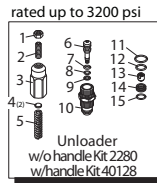

Repair Kits

Pos	Code	Description	Qty.	Pos	Code	Description	Qty.	Pos	Code	Description	Qty.
1	AR1980300	Nut M6	1	40	AR770260	O-Ring ø23.52x1.78	3	OIL CAPACITY - 16 OZ			
2	AR2760420	Grub screw M6x12	1	41	AR1260440	Gasket	3				
3	AR1980540	Unloader knob	1	42	AR640070	O-Ring ø13.95x2.62	3				
4	AR1980220	Spring plate	2	43	AR2760310	Spacer	3				
5	AR2760410	Spring	1	44	AR1260460	Oil seal	3				
6	AR2760400	Valve piston	1	45	AR2760010	Pump body	1				
7	AR2260100	O-Ring ø6.02x2.62	1	46	AR1266740	Bearing cap	1				
8	AR660190	O-Ring ø6.07x1.78	1	47	AR1260790	Circlip øi52	1				
9	AR2760210	Ring	1	48	AR1780550	Snap ring	1				
10	AR2760050	Piston guide	1	49	AR2760340	Bearing	1				
11	AR1200690	O-Ring ø15.6x1.78	4	50	AR1780490	Bearing	1				
12	AR394280	O-Ring ø12.42x1.78	2	51	AR880130	Oil cap	1				
13	AR2260070	By-pass jet	1	52	AR2760040	Piston	3				
14	AR2760090	Seat	1	53	AR1780050	Piston pin	3				
15	AR770140	O-Ring ø11.11x1.78	1	54	AR1780040	Con rod Aluminum	3				
16	AR1982520	Hose nipple	1	55	AR1780710	Con rod Bronze	3				
18	AR1250280	Ball	1	56	AR2760280	O-Ring ø101.27x2.62	1				
19	AR1560520	Spring	1	58	AR802190	Bolt M6x12	4				
20	AR2760230	Detergent injector 3/8" G	1	59	AR2760110	Rear cover	1				
21	AR2760270	O-Ring ø12x1	1	60	AR2760350	Bearing	1				
22	AR1470210	O-Ring ø9x1	1	61	AR1321190	Bearing	1				
23	AR2760120	Injector insert	1	62	AR1321080	Snap ring	1				
25	AR2760130	Jet	1	64	AR2769201	Complete pump head w/o EZ-start	1				
26	AR1460430	O-Ring ø4x2.5	1	64	AR2769209	Complete pump head EZ-start	1				
27	AR801080	Bolt M6x50 (92 in/lbs)	8	66	AR480671	Oil seal	1				
28	AR1381550	Lockwasher	8	67	AR180030	Bolt M8x20	4				
29	AR2760020	Head -w/o EZ-start	1	68	AR820440	Set screw M6	1				
30	AR2761050	Head -Bare EZ-start	1	69	AR1780340	Hollow shaft ø1"	1				
31	AR2760330	Head -Bare w/o EZ-start	1	69	AR1780920	Hollow shaft ø1"	1				
32	AR2760630	EZ-start plug	1	69	AR1780330	Hollow shaft ø1"	1				
33	AR2760260	Plug 1/4" G	2	69	AR1780590	Hollow shaft ø3/4" 3GPM #9	1				
34	AR2760180	Plug (442 in/lbs)	3	69	AR1780600	Hollow shaft ø3/4" 2.5GPM #10	1				
35	AR2769050	Complete valve	6	70	AR1780580	Flange F25	1				
36	AR2760220	Support ring	3	71	AR2760290	Flange F40	1				
37	AR1342761	Gasket	3		AR64516	Oil	1				
38	AR1981580	Ring	1								
39	AR1981570	Piston guide	3								