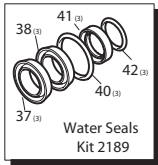

Repair Kits

Pos	Code	Description	Qty.	Pos	Code	Description	Qty.	Pos	Code	Description	Qty.
1	AR1980300	Nut M6	1	40	AR770260	O-Ring ø23.52x1.78	3	OIL CAPACITY - 16 OZ			
2	AR2760420	Grub screw M6x12	1	41	AR1260440	Gasket	3				
3	AR1980540	Unloader knob	1	42	AR640070	O-Ring ø13.95x2.62	3				
4	AR1980220	Spring plate	2	43	AR2760310	Spacer	3				
5	AR2760410	Spring	1	44	AR1260460	Oil seal	3				
6	AR2760400	Valve piston	1	45	AR2760010	Pump body	1				
7	AR2260100	O-Ring ø6.02x2.62	1	46	AR1266740	Bearing cap	1				
8	AR660190	O-Ring ø6.07x1.78	1	47	AR1260790	Circlip øi52	1				
9	AR2760210	Ring	1	48	AR1780550	Snap ring	1				
10	AR2760050	Piston guide	1	49	AR2760340	Bearing	1				
11	AR1200690	O-Ring ø15.6x1.78	4	50	AR1780490	Bearing	1				
12	AR394280	O-Ring ø12.42x1.78	2	51	AR880130	Oil cap	1				
13	AR2260070	By-pass jet	1	52	AR2760040	Piston	3				
14	AR2760090	Seat	1	53	AR1780050	Piston pin	3				
15	AR770140	O-Ring ø11.11x1.78	1	54	AR1780040	Con rod Aluminum	3				
16	AR1982520	Hose nipple	1	55	AR1780710	Con rod Bronze	3				
18	AR1250280	Ball	1	56	AR2760280	O-Ring ø101.27x2.62	1				
19	AR1560520	Spring	1	58	AR802190	Bolt M6x12	4				
20	AR2760230	Detergent injector 3/8" G	1	59	AR2760110	Rear cover	1				
21	AR2760270	O-Ring ø12x1	1	60	AR2760350	Bearing	1				
22	AR1470210	O-Ring ø9x1	1	61	AR1321190	Bearing	1				
23	AR2760120	Injector insert	1	62	AR1321080	Snap ring	1				
25	AR2760130	Jet	1	64	AR2769201	Complete pump head w/o EZ-start	1				
26	AR1460430	O-Ring ø4x2.5	1	64	AR2769209	Complete pump head EZ-start	1				
27	AR801080	Bolt M6x50 (92 in/lbs)	8	66	AR480671	Oil seal	1				
28	AR1381550	Lockwasher	8	67	AR180030	Bolt M8x20	4				
29	AR2760020	Head -w/o EZ-start	1	68	AR820440	Set screw M6	1				
30	AR2761050	Head -Bare EZ-start	1	69	AR1780340	Hollow shaft ø1"	1				
31	AR2760330	Head -Bare w/o EZ-start	1	69	AR1780920	Hollow shaft ø1"	1				
32	AR2760630	EZ-start plug	1	69	AR1780330	Hollow shaft ø1"	1				
33	AR2760260	Plug 1/4" G	2	69	AR1780590	Hollow shaft ø3/4" 3GPM #9	1				
34	AR2760180	Plug (442 in/lbs)	3	69	AR1780600	Hollow shaft ø3/4" 2.5GPM #10	1				
35	AR2769050	Complete valve	6	70	AR1780580	Flange F25	1				
36	AR2760220	Support ring	3	71	AR2760290	Flange F40	1				
37	AR1342761	Gasket	3		AR64516	Oil	1				
38	AR1981580	Ring	1								
39	AR1981570	Piston guide	3								