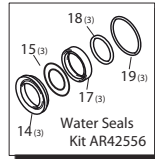

Repair Kits

Pos	Code	Description	Qty.	Pos	Code	Description	Qty.	Legend		
1	AR960090	Plug	6	37	AR1200430	Screw	4	For ○	For ●	For ◆
2	AR960160	O-ring	6	38	AR3200070	Cover	1	RRV3G36D	RRV3.5G36D	RRV4G36D
3	AR889052	Complete valve	6	40	AR3220080	Oil indicator	1			
4	AR800860	Screw	8	41	AR3320090	Disc	1			
5	AR1381850	Washer	8	42	AR650560	O-ring	1			
6	AR3220090	Head	1	43	AR200390	Snap ring	1			
7	AR180101	O-ring	1	44	AR1981210	Bearing	1			
8	AR820361	Plug	1	45	AR3200210	Base	2			
9	AR740290	O-ring	1	46	AR1322640	Washer	4			
10	AR1980740	Plug	1	47	AR850250	Screw	4			
11	AR880581	Plug	1	53	AR880830	O-ring	6			
12	AR820510	O-ring	1	54	AR1080550	Ring	3			
13	AR2760220	Ring	3	60	AR1260770	Circlip	1			
14	AR1342761	Gasket	3	61	AR3220240	Crankshaft - Hollow Shaft	◆1			
15	AR3200680	Ring	3	61	AR3220450	Crankshaft - Hollow Shaft	●1			
16	AR3220150	Piston guide	3	61	AR3220460	Crankshaft - Hollow Shaft	○1			
17	AR3200690	Gasket	3	62	AR820440	Grub screw	1			
18	AR3200700	Ring	3	63	AR3220260	Bearing	1			
19	AR770260	O-ring	3	64	AR3220430	O-ring	1			
20	AR3220140	Piston guide	3	65	AR3220270	Snap ring	1			
21	AR1260110	Nut	3	66	AR780060	Screw	4			
22	AR1260100	Washer	3							
23	AR1780070	Piston	3		AR64516	Oil	2			
24	AR1260091	Spacer	3			OIL CAPACITY - 13.35 OZ				
25	AR1260460	Ring	3							
26	AR3220010	Pump body	1							
27	AR880130	Plug	1							
28	AR480480	O-ring	3							
29	AR3220060	Piston	3							
30	AR3220070	Conrod pin	3							
31	AR3220040	Conrod	3							
32	AR651540	O-ring	1							
33	AR3220030	Rear cover	1							
34	AR3200220	Screw	4							
35	AR820510	O-ring	1							
36	AR 880581	Plug	1							