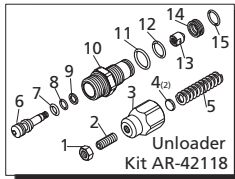

Repair Kits

Pos	Code	Description	Qty.	Pos	Code	Description	Qty.	Legend			
1	AR-1980300	Nut M6	1	33	AR-800220	Head bolt M8x45 (221 in/lbs) ○●▲ 3		For ○	For ●	For □	For ■
2	AR-392840	Grub screw M6x16	1	34	AR-380410	Head bolt M8x45 (221 in/lbs) □■ 3		RMW2G20	RMW2.5G20	RMW2G23B	RMW2.5G23B
3	AR-2760480	Handle insert	1	35	AR-2840270	Suction fitting 3/4" NH	1	For ▲			
4	AR-1980220	Plate spring	2	36	AR-7369	Inlet filter	1	RMW2.5G25			
5	AR-2760410	Spring	1	37	AR-1460430	O-Ring ø4x2.5	1				
6	AR-2760400	Valve piston	1	38	AR-2840350	Jet	1				
7	AR-2260100	O-Ring ø6.02x2.62	1	39	AR-1343580	Spring	1				
8	AR-660190	O-Ring ø6.07x1.78	1	40	AR-800560	O-Ring ø8.73x1.78	2				
9	AR-2760210	Ring	1	41	AR-2840340	Detergent injector	1				
10	AR-2840750	Piston guide	1	42	AR-2840260	Outlet extension	1				
11	AR-740290	O-Ring ø14x1.78	7	43	AR-2840060	Spring	3				
12	AR-820510	O-Ring ø10.82x1.78	1	44	AR-2840530	Piston ○●▲ 3					
13	AR-2840760	By-pass jet	1	44	AR-2840040	Piston □■ 3					
14	AR-2840770	Seat	1	45	AR-2840050	Ring	3				
15	AR-1470210	O-Ring ø9x1	1	46	AR-1980130	Thrust washer	1				
16	AR-851100	Grub screw M5x5	1	47	AR-1980250	Bearing	1				
17	AR-1982520	Hose nipple	1	48	AR-1980240	Thrust washer	1				
18	AR-480480	O-Ring ø4.48x1.78	1	49	AR-2840430	Hollow shaft ○▲ 1					
19	AR-1250280	Ball	1	49	AR-2840800	Hollow shaft ● 1					
20	AR-1560520	Spring	1	49	AR-2840690	Hollow shaft □■ 1					
21	AR-2840470	Grub screw M10x14	1	50	AR-161060	Rear bearing	1				
22	AR-1060100	Ball	1	51	AR-161050	Circlip øi72	1				
23	AR-2840450	Spring	1	52	AR-2840310	Seal	1				
24	AR-2840440	Easy start seat	1	53	AR-770590	O-Ring ø23.52x1.78 ▲ 3					
25	AR-2840130	Plug (221 in/lbs)	3	54	AR-2840550	Bushing ▲ 3					
26	AR-2849050	Complete valve	6	55	AR-2840890	O-Ring ø14x2 2					
27	AR-2840020	Pump head - Aluminum ○●▲ 1									
27	AR-2840860	Pump head - Brass ▲ 1									
27	AR-2840870	Pump head - Brass □■ 1									
28	AR-2200141	Gasket	3								
29	AR-2840561	Bushing ○□ 3									
29	AR-2840540	Bushing ▲ 3									
29	AR-2840090	Bushing ● 3									
30	AR-1683500	Seal	3								
31	AR-1980740	Plug 3/8" G - Brass	1								
32	AR-2840010	Pump housing	1								
					AR64545	Oil	1				
						OIL CAPACITY - 2.2 OZ					