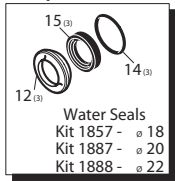

Repair Kits

Special Parts / Kits

Code	Description	Qty.
2809	Viton water seals \varnothing 18	1
2810	Viton water seals \varnothing 20	1
2811	Viton water seals \varnothing 22	1
2820	Kit for up to 180° F \varnothing 20 High Temp	1
1837	Rail Kit 5/8" - 2 Rails & 4 Bolts	1
2633	Rail Kit 1-3/4" - 2 Rails & 4 Bolts	1
2633H	Rail Kit 2-5/8" - 2 Rails & 4 Bolts	1