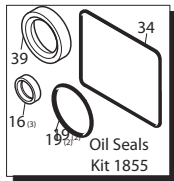

Repair Kits

Special Parts / Kits

Code	Description	Qty.
2809	Viton water seals \varnothing 18	1
2810	Viton water seals \varnothing 20	1
2811	Viton water seals \varnothing 22	1
2820	Kit for up to 180° F \varnothing 20 High Temp	1
1837	Rail Kit 5/8" - 2 Rails & 4 Bolts	1
2633	Rail Kit 1-3/4" - 2 Rails & 4 Bolts	1
2633H	Rail Kit 2-5/8" - 2 Rails & 4 Bolts	1