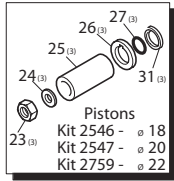

Special Parts / Kits

Code	Description	Qty.
2809	Viton water seals $\varnothing$18	1
2810	Viton water seals $\varnothing$20	1
2811	Viton water seals $\varnothing$22	1
2820	Kit for up to 180° F $\varnothing$20 High Temp	1
1837	Rail Kit 5/8" - 2 Rails & 4 Bolts	1
2633	Rail Kit 1-3/4" - 2 Rails & 4 Bolts	1
2633H	Rail Kit 2-5/8" - 2 Rails & 4 Bolts	1