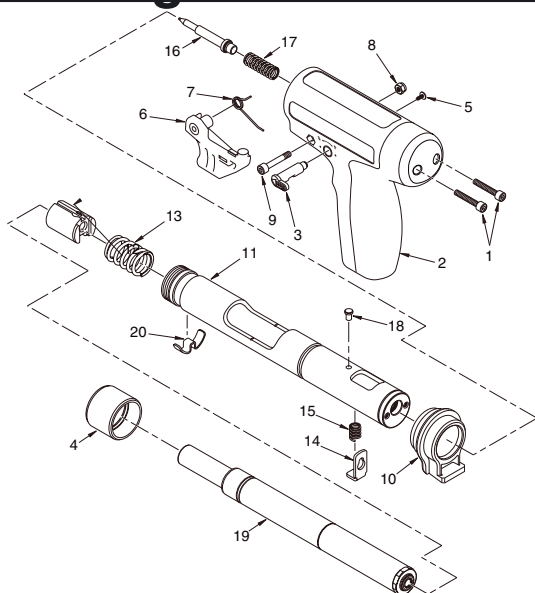

# Remington R300 Parts List

Key No.	Part No.	Description	Qty.
1	300001	Handle Screw	2
2	300110	Handle	1
3	300101	Safety Switch	1
4	300010	Tang Cap Screw	1
5	300104	Safety Switch Screw	1
6	300105	Trigger	1
7	300106	Trigger Spring	1
8	300107	Trigger Lock Nut	1
9	300108	Trigger Screw	1
10	300201	Receiver Stop	1
11	300210	Receiver	1
12	479601	Breech	1
13	479602	Breech Spring	1
14	479603	Sear	1
15	250604	Sear Spring	1
16	479605	Firing Pin	1
17	479606	Firing Pin Spring	1
18	479607	Pin Stip	1
19	479300	Barrel Assembly	1
20	479205	Tang	1

## ACCESSORIES

Part No.	Description
101320-01	Spall Sheild
056415	Goggles
056485	Brush, 1/4"
056486	Brush, 5/8"
501801	Hex Wrench, 3mm

**IMPORTANT:** Do not use key numbers when ordering service parts. Always order components by part number and description. Include Model and Serial numbers.