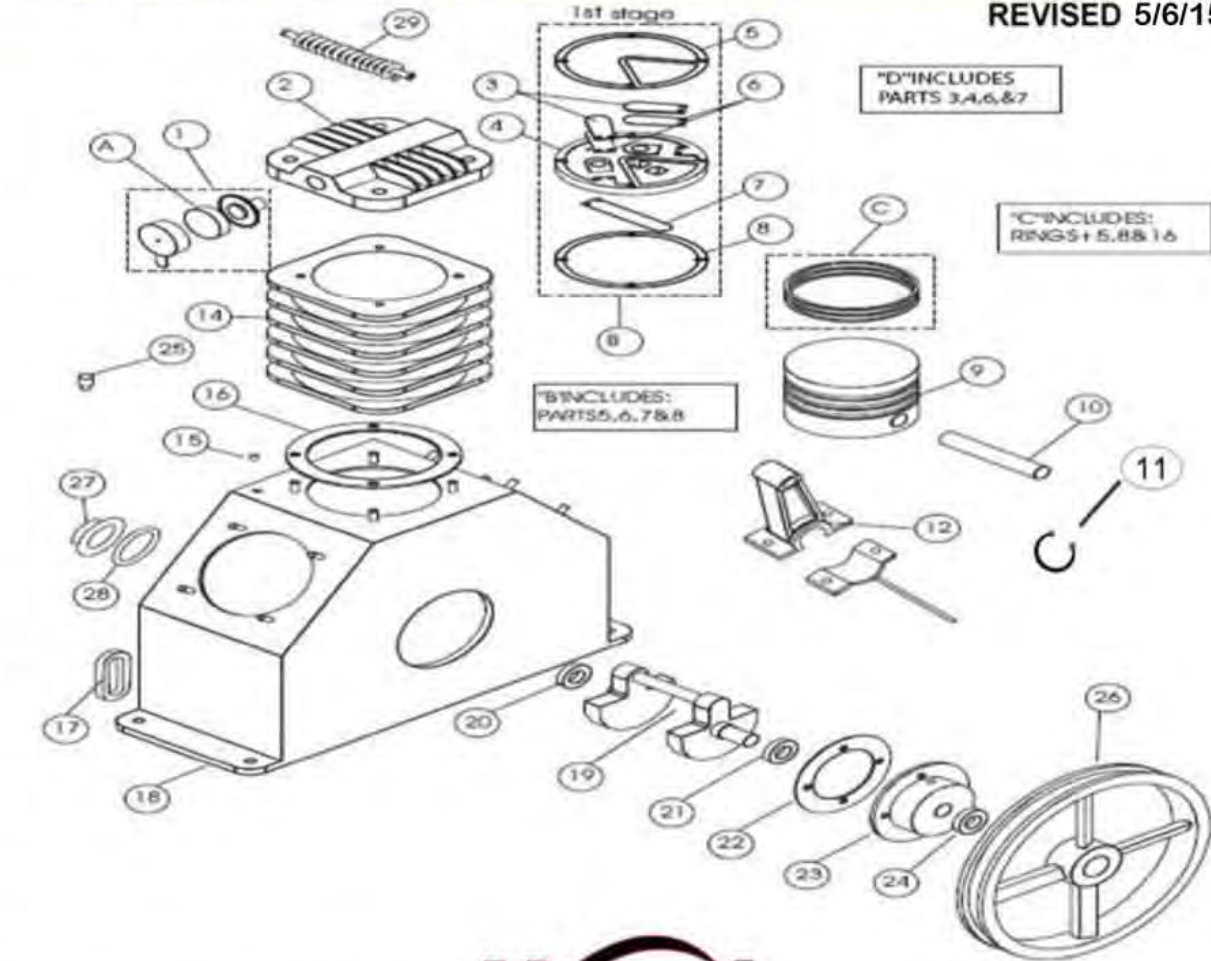

Eagle Air Compressor part breakdown sheet - PT03A

REVISED 5/6/15

Item	Description	Qty Req	Part #
1	intake filter ass'y	3	51111-5600
2	cylinder head	3	52122-0101
3	lift limiter - discharge valve reed	6	51121-3102
4	valve plate	3	52122-2101
5	valve plate to head gasket	3	52122-2105
6	discharge valve reed	6	51121-2103
7	intake valve reed	3	52122-2103
8	valve plate to cylinder gasket	3	52122-2104
9	piston	3	51122-5101
10	piston pin	3	51122-5112
11	piston pin snap ring		51122-5107
12	connecting rod c/w dipper **	3	51122-5120
13	connecting rod without dipper		52122-5120
14	cylinder	3	52122-4101
15	oil filler cap	1	51111-4719
16	cylinder to crankcase gasket	3	51122-4103
17	oil sight glass c/w gasket	1	51111-4770
18	crankcase	1	51132-4701
19	crankshaft	1	51132-4601
20	front bearing	1	83501-6205
21	rear bearing	1	83501-6205
22	crankcase to rear bearing housing gasket	1	51122-4704
23	rear bearing housing	1	51122-4703
24	oil seal	1	51122-4708
25	crankcase breather	1	51111-4761
26	flywheel	1	51132-6601
27	front bearing housing	1	51122-4706
28	crankcase to front bearing housing gasket	1	51122-4707
29	connecting (interstage) tubing	2	51132-7710
Misc	1/4" street elbow (oil drain)	1	STREL1/4
	interstage "Y" fitting	2	51121-7702
	interstage "elbow" fitting	1	51112-7701
	Eagle oil (650ml or 22oz)	1	EAOIL10

** Specify which cylinder

A	intake filter element kit includes: - three(3) intake filter elements	1	51122-5614C
B	valve repair kit includes: -valve seat to head gasket (item 5) -two(2) outlet valve plates (item 6) -intake valve plate (item 7) -six(6) valve plate screws -valve seat to cylinder gasket (item 8)	3	101000-165
C	ring repair kit includes: -valve seat to head gasket (item 5) -valve seat to cylinder gasket (item 8) -two(2) compression rings -one(1) oil control ring -cylinder to crankcase gasket (item 16)	3	101000-265
D	Valve Plate Assembly (Not shown)	3	52122-2100