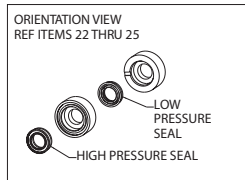

PK18339 - DeVILBISS PUMP

2 gpm vertical applications

PK18339 - DeVILBISS PUMP PARTS LIST

<u>Key#</u>	<u>Part #</u>	<u>Description</u>
1	*	Oil Seal
3	16364	Plug 3/8 NPTF
4	18110	Gasket, Cam Housing
5	*	Bearing Radial Needle
6	*	Thrust Washer (1 used)
7	*	Bearing Thrust (2 used)
8	*	Washer, Thrust (2 used)
10	16301	Washer, Thrust (1 used)
11	16340	Assembly Piston (3 used)
12	16912	Spring Piston (3 used)
14	17658	Thermal Relief
15	H061	Nut, Garden Hose Swivel
16	17701	Swivel, 3/8 NPT
17	F187	Screen
18	16358	Screw, 1/4 -20 x 1 (2 used)
19	16365	O-Ring, Journal Plate (1 used)
20	*	Seal, Piston Oil (3 used)
21	18176	O-Ring, Retainer (6 used)
22	18074	Seal, Retainer (3 used)
23	*	Seal, Leak Back (3 used)
24	18073	Seal, Retainer (3 used)
25	*	Seal, Water (3 used)
26	18143	Head Assembly
26-2	*	Assembly Valve (6 used)
26-3	16360	O-Ring Valve Plug #16 (3 used)
26-4	*	Retaining Ring
26-5	D21141	Plug Valve (3 used)
26-6	*	Assembly Valve 45 Degree
27	16355	Unloader
28	18111	Screw, (4 used)
29	16913	Oil Cap
31	F217	Elbow 3/8"
32	V161	Chemical Injector

* Not available as an individual part, order the kit.

Kits available :

18301 Oil Seal Kit, contains Key #s 20 (qty 3), 1 (qty 1), 4 (qty 1)

17323 Valve Kit, contains Key#s 26-2 (qty 6), 26-4 (qty 1), and 26-6 (qty 1).

18246 Water Seal Kit contains Key#s 25 (qty 3), 23 (qty 3), and 19 (qty 1)

17324 Bearing Kit contains Key #s 5 (qty 1), 6 (qty 1), 7 (qty 2), 8 (qty 2), and 10 (qty 1)

NOTE: When ordering the bearing kit without the oil seal kit key#4 (18110 gasket) will be needed.