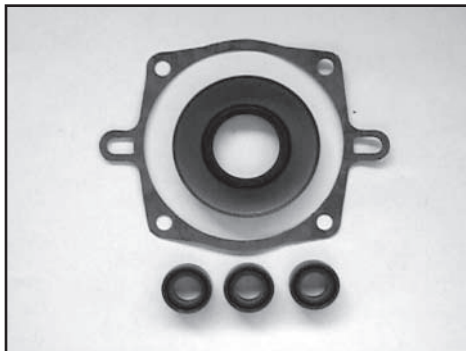

PK18339 - DeVILBISS PUMP

2 gpm vertical applications

PK18339 - DeVILBISS PUMP PARTS LIST

<u>Key#</u>	<u>Part #</u>	<u>Description</u>
1	*	Oil Seal
3	16364	Plug 3/8 NPTF
4	18110	Gasket, Cam Housing
5	*	Bearing Radial Needle
6	*	Thrust Washer (1 used)
7	*	Bearing Thrust (2 used)
8	*	Washer, Thrust (2 used)
10	16301	Washer, Thrust (1 used)
11	16340	Assembly Piston (3 used)
12	16912	Spring Piston (3 used)
14	17658	Thermal Relief
15	H061	Nut, Garden Hose Swivel
16	17701	Swivel, 3/8 NPT
17	F187	Screen
18	16358	Screw, 1/4 -20 x 1 (2 used)
19	16365	O-Ring, Journal Plate (1 used)
20	*	Seal, Piston Oil (3 used)
21	18176	O-Ring, Retainer (6 used)
22	18074	Seal, Retainer (3 used)
23	*	Seal, Leak Back (3 used)
24	18073	Seal, Retainer (3 used)
25	*	Seal, Water (3 used)
26	18143	Head Assembly
26-2	*	Assembly Valve (6 used)
26-3	16360	O-Ring Valve Plug #16 (3 used)
26-4	*	Retaining Ring
26-5	D21141	Plug Valve (3 used)
26-6	*	Assembly Valve 45 Degree
27	16355	Unloader
28	18111	Screw, (4 used)
29	16913	Oil Cap
31	F217	Elbow 3/8"
32	V161	Chemical Injector

18246 Water Seal Kit contains Key#s 25 (qty 3), 23 (qty 3), and 19 (qty 1)

17324 Bearing Kit contains Key #s 5 (qty 1), 6 (qty 1), 7 (qty 2), 8 (qty 2), and 10 (qty 1)

NOTE: When ordering the bearing kit without the oil seal kit key#4 (18110 gasket) will be needed.

General Information:

- Uses R&O 150 oil -10 oz. (If can not find use 30W non-detergent oil-8 oz)

PK18339 - DeVILBISS PUMP REPAIR KIT

18246 Water Seal Kit

contains Key#'s 19 (qty 1), 23 (qty 3), and 25 (qty 3)

17323 Valve Kit

contains Key#s 26-2(qty 6), 26-4 (qty 1), and 26-6 (qty 1)

18301 Oil Seal Kit

contains Key #s 1 (qty 1), 4 (qty 1), 20 (qty 3)

17324 Bearing Kit

contains Key #'s 5 (qty 1), 6 (qty 1),
7 (qty 2), 8 (qty 2), and 10 (qty 1)