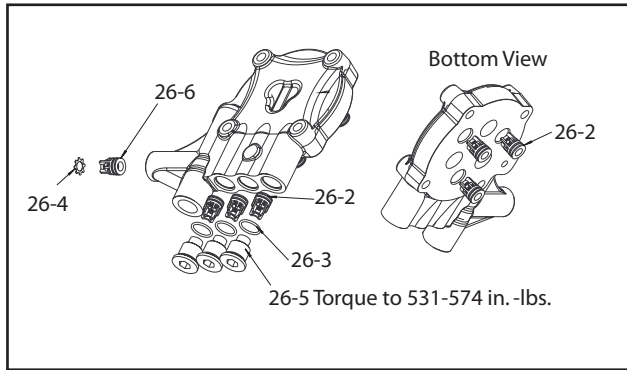

PK18339 - DeVILBISS PUMP

2 gpm vertical applications

PK18339 - DeVILBISS PUMP PARTS LIST

<u>Key#</u>	<u>Part #</u>	<u>Description</u>
1	*	Oil Seal
3	16364	Plug 3/8 NPTF
4	18110	Gasket, Cam Housing
5	*	Bearing Radial Needle
6	*	Thrust Washer (1 used)
7	*	Bearing Thrust (2 used)
8	*	Washer, Thrust (2 used)
10	16301	Washer, Thrust (1 used)
11	16340	Assembly Piston (3 used)
12	16912	Spring Piston (3 used)
14	17658	Thermal Relief
15	H061	Nut, Garden Hose Swivel
16	17701	Swivel, 3/8 NPT
17	F187	Screen
18	16358	Screw, 1/4 -20 x 1 (2 used)
19	16365	O-Ring, Journal Plate (1 used)
20	*	Seal, Piston Oil (3 used)
21	18176	O-Ring, Retainer (6 used)
22	18074	Seal, Retainer (3 used)
23	*	Seal, Leak Back (3 used)
24	18073	Seal, Retainer (3 used)
25	*	Seal, Water (3 used)
26	18143	Head Assembly
26-2	*	Assembly Valve (6 used)
26-3	16360	O-Ring Valve Plug #16 (3 used)
26-4	*	Retaining Ring
26-5	D21141	Plug Valve (3 used)
26-6	*	Assembly Valve 45 Degree
27	16355	Unloader
28	18111	Screw, (4 used)
29	16913	Oil Cap
31	F217	Elbow 3/8"
32	V161	Chemical Injector

* Not available as an individual part, order the kit.

Kits available :

18301 Oil Seal Kit, contains Key #s 20 (qty 3), 1 (qty 1), 4 (qty 1)

17323 Valve Kit, contains Key#s 26-2 (qty 6), 26-4 (qty 1), and 26-6 (qty 1).

18246 Water Seal Kit contains Key#s 25 (qty 3), 23 (qty 3), and 19 (qty 1)

17324 Bearing Kit contains Key #s 5 (qty 1), 6 (qty 1), 7 (qty 2), 8 (qty 2), and 10 (qty 1)

NOTE: When ordering the bearing kit without the oil seal kit key#4 (18110 gasket) will be needed.

General Information:

- Uses R&O 150 oil -10 oz. (If can not find use 30W non-detergent oil-8 oz)

PK18339 - DeVILBISS PUMP REPAIR KIT

18246 Water Seal Kit

contains Key#'s 19 (qty 1), 23 (qty 3), and 25 (qty 3)