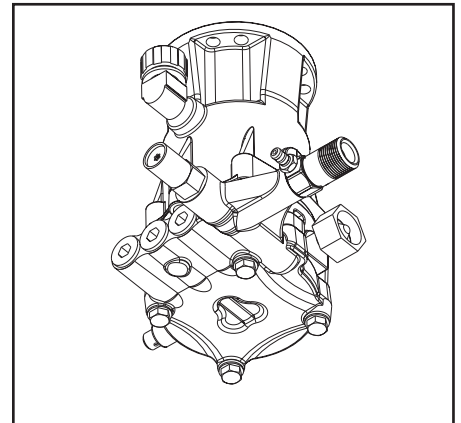

PK18339 - DeVILBISS PUMP

2 gpm vertical applications

PK18339 - DeVILBISS PUMP PARTS LIST

<u>Key#</u>	<u>Part #</u>	<u>Description</u>
1	*	Oil Seal
3	16364	Plug 3/8 NPTF
4	18110	Gasket, Cam Housing
5	*	Bearing Radial Needle
6	*	Thrust Washer (1 used)
7	*	Bearing Thrust (2 used)
8	*	Washer, Thrust (2 used)
10	16301	Washer, Thrust (1 used)
11	16340	Assembly Piston (3 used)
12	16912	Spring Piston (3 used)
14	17658	Thermal Relief
15	H061	Nut, Garden Hose Swivel
16	17701	Swivel, 3/8 NPT
17	F187	Screen
18	16358	Screw, 1/4 -20 x 1 (2 used)
19	16365	O-Ring, Journal Plate (1 used)
20	*	Seal, Piston Oil (3 used)
21	18176	O-Ring, Retainer (6 used)
22	18074	Seal, Retainer (3 used)
23	*	Seal, Leak Back (3 used)
24	18073	Seal, Retainer (3 used)
25	*	Seal, Water (3 used)
26	18143	Head Assembly
26-2	*	Assembly Valve (6 used)
26-3	16360	O-Ring Valve Plug #16 (3 used)
26-4	*	Retaining Ring
26-5	D21141	Plug Valve (3 used)
26-6	*	Assembly Valve 45 Degree
27	16355	Unloader
28	18111	Screw, (4 used)
29	16913	Oil Cap
31	F217	Elbow 3/8"
32	V161	Chemical Injector

* Not available as an individual part, order the kit.

Kits available :

18301 Oil Seal Kit, contains Key #s 20 (qty 3), 1 (qty 1), 4 (qty 1)

17323 Valve Kit, contains Key#s 26-2 (qty 6), 26-4 (qty 1), and 26-6 (qty 1).

18246 Water Seal Kit contains Key#s 25 (qty 3), 23 (qty 3), and 19 (qty 1)

17324 Bearing Kit contains Key #s 5 (qty 1), 6 (qty 1), 7 (qty 2), 8 (qty 2), and 10 (qty 1)

NOTE: When ordering the bearing kit without the oil seal kit key#4 (18110 gasket) will be needed.

General Information:

- Uses R&O 150 oil -10 oz. (If can not find use 30W non-detergent oil-8 oz)

PK18339 - DeVILBISS PUMP REPAIR KIT

18246 Water Seal Kit

contains Key#'s 19 (qty 1), 23 (qty 3), and 25 (qty 3)