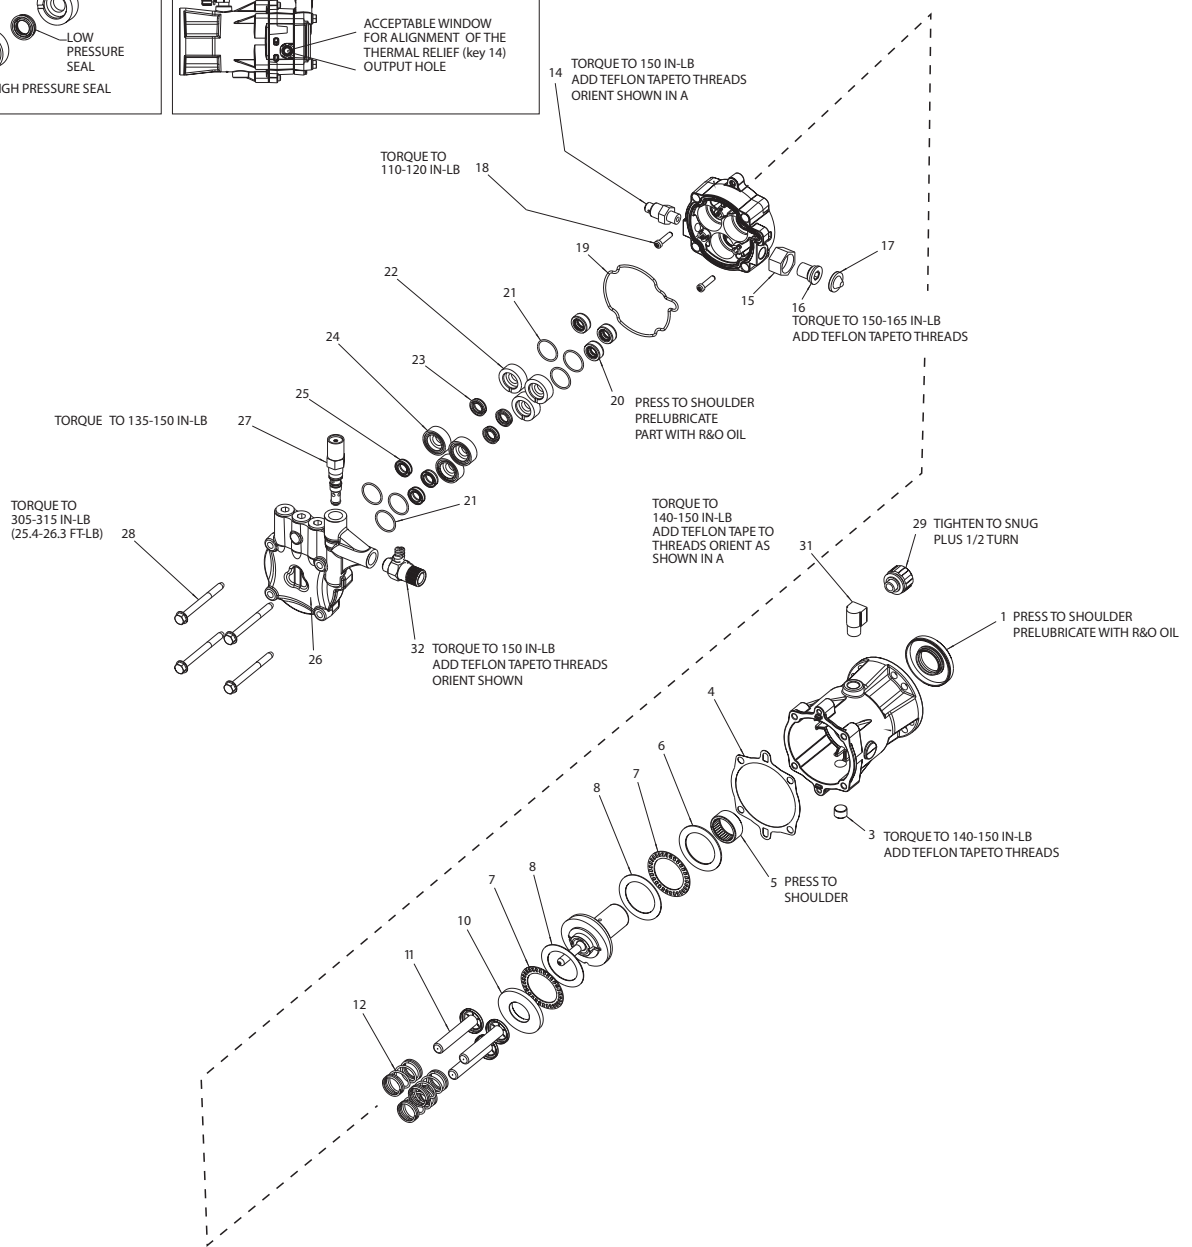

PK18339 - DeVILBISS PUMP

2 gpm vertical applications

PK18339 - DeVILBISS PUMP PARTS LIST

<u>Key#</u>	<u>Part #</u>	<u>Description</u>
1	*	Oil Seal
3	16364	Plug 3/8 NPTF
4	18110	Gasket, Cam Housing
5	*	Bearing Radial Needle
6	*	Thrust Washer (1 used)
7	*	Bearing Thrust (2 used)
8	*	Washer, Thrust (2 used)
10	16301	Washer, Thrust (1 used)
11	16340	Assembly Piston (3 used)
12	16912	Spring Piston (3 used)
14	17658	Thermal Relief
15	H061	Nut, Garden Hose Swivel
16	17701	Swivel, 3/8 NPT
17	F187	Screen
18	16358	Screw, 1/4 -20 x 1 (2 used)
19	16365	O-Ring, Journal Plate (1 used)
20	*	Seal, Piston Oil (3 used)
21	18176	O-Ring, Retainer (6 used)
22	18074	Seal, Retainer (3 used)
23	*	Seal, Leak Back (3 used)
24	18073	Seal, Retainer (3 used)
25	*	Seal, Water (3 used)
26	18143	Head Assembly
26-2	*	Assembly Valve (6 used)
26-3	16360	O-Ring Valve Plug #16 (3 used)
26-4	*	Retaining Ring
26-5	D21141	Plug Valve (3 used)
26-6	*	Assembly Valve 45 Degree
27	16355	Unloader
28	18111	Screw, (4 used)
29	16913	Oil Cap
31	F217	Elbow 3/8"
32	V161	Chemical Injector

* Not available as an individual part, order the kit.

Kits available :

18301 Oil Seal Kit, contains Key #s 20 (qty 3), 1 (qty 1), 4 (qty 1)

17323 Valve Kit, contains Key#s 26-2 (qty 6), 26-4 (qty 1), and 26-6 (qty 1).

18246 Water Seal Kit contains Key#s 25 (qty 3), 23 (qty 3), and 19 (qty 1)

17324 Bearing Kit contains Key #s 5 (qty 1), 6 (qty 1), 7 (qty 2), 8 (qty 2), and 10 (qty 1)

NOTE: When ordering the bearing kit without the oil seal kit key#4 (18110 gasket) will be needed.

17323 Valve Kit

contains Key#s 26-2(qty 6), 26-4 (qty 1), and 26-6 (qty 1)

18301 Oil Seal Kit

contains Key #s 1 (qty 1), 4 (qty 1), 20 (qty 3)

17324 Bearing Kit

contains Key #'s 5 (qty 1), 6 (qty 1),
7 (qty 2), 8 (qty 2), and 10 (qty 1)