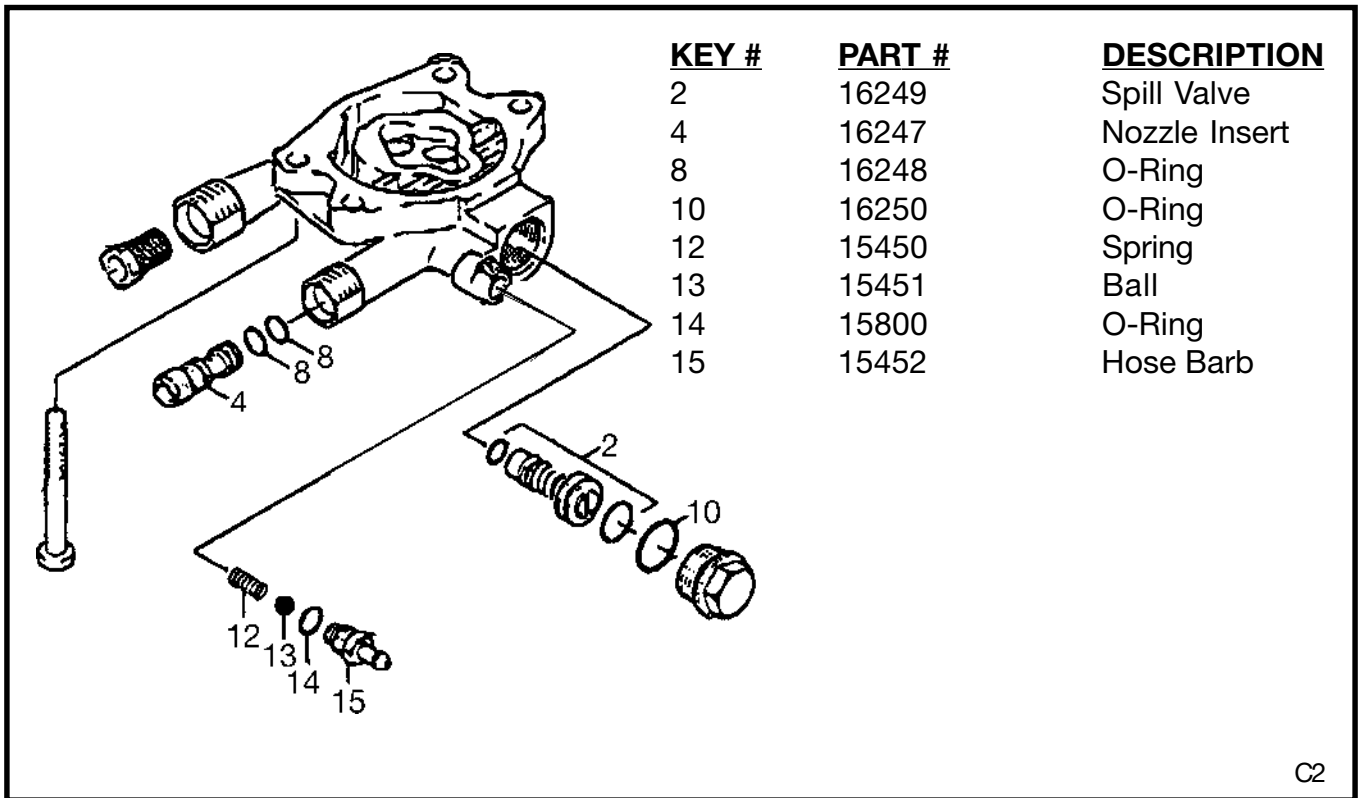

PK1035, KARCHER PUMP

PK1035, KARCHER PUMP (con't)

Parts Not Shown

P1035AP	Adapter Plate
15085	Drive Bolt
16243	Crankcase O-Ring