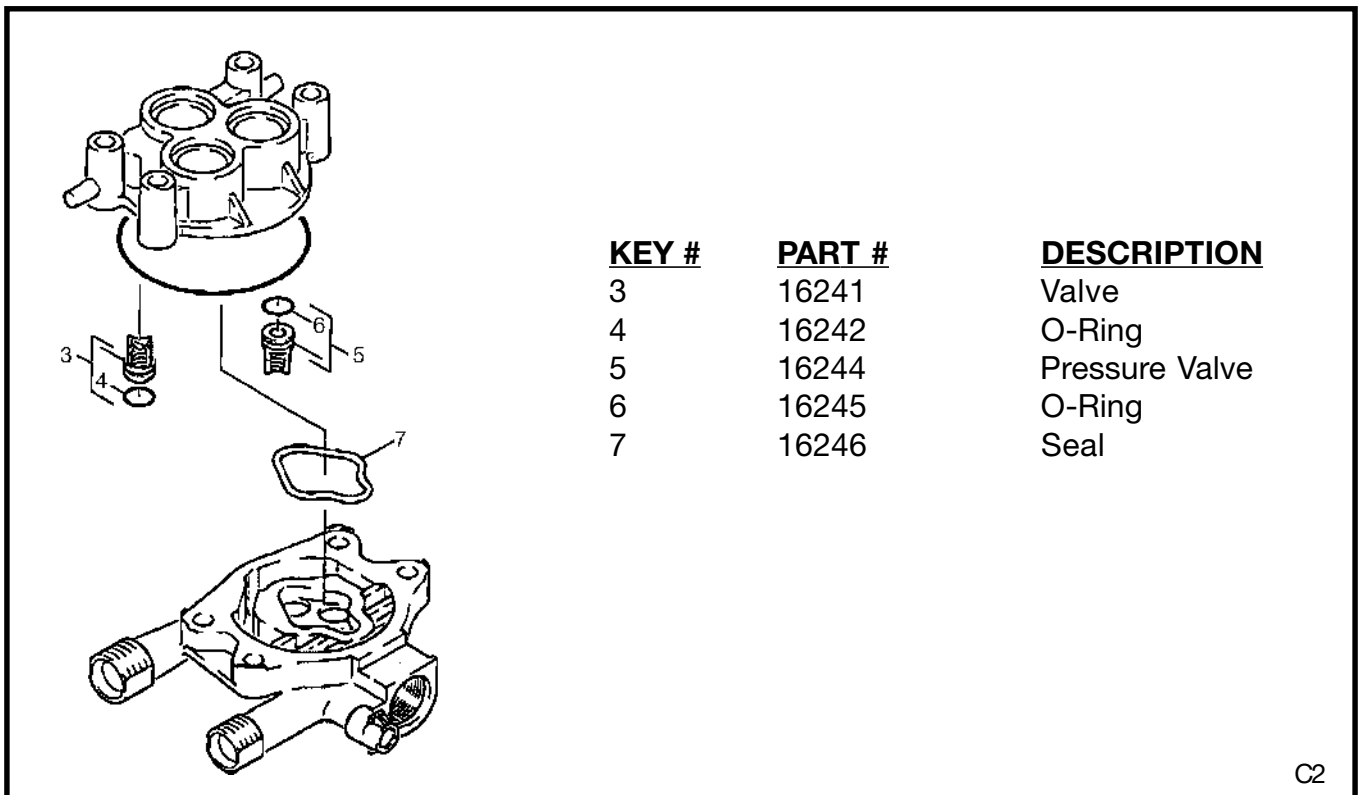

PK1035, KARCHER PUMP

PK1035, KARCHER PUMP (con't)

Parts Not Shown

P1035AP	Adapter Plate
15085	Drive Bolt
16243	Crankcase O-Ring