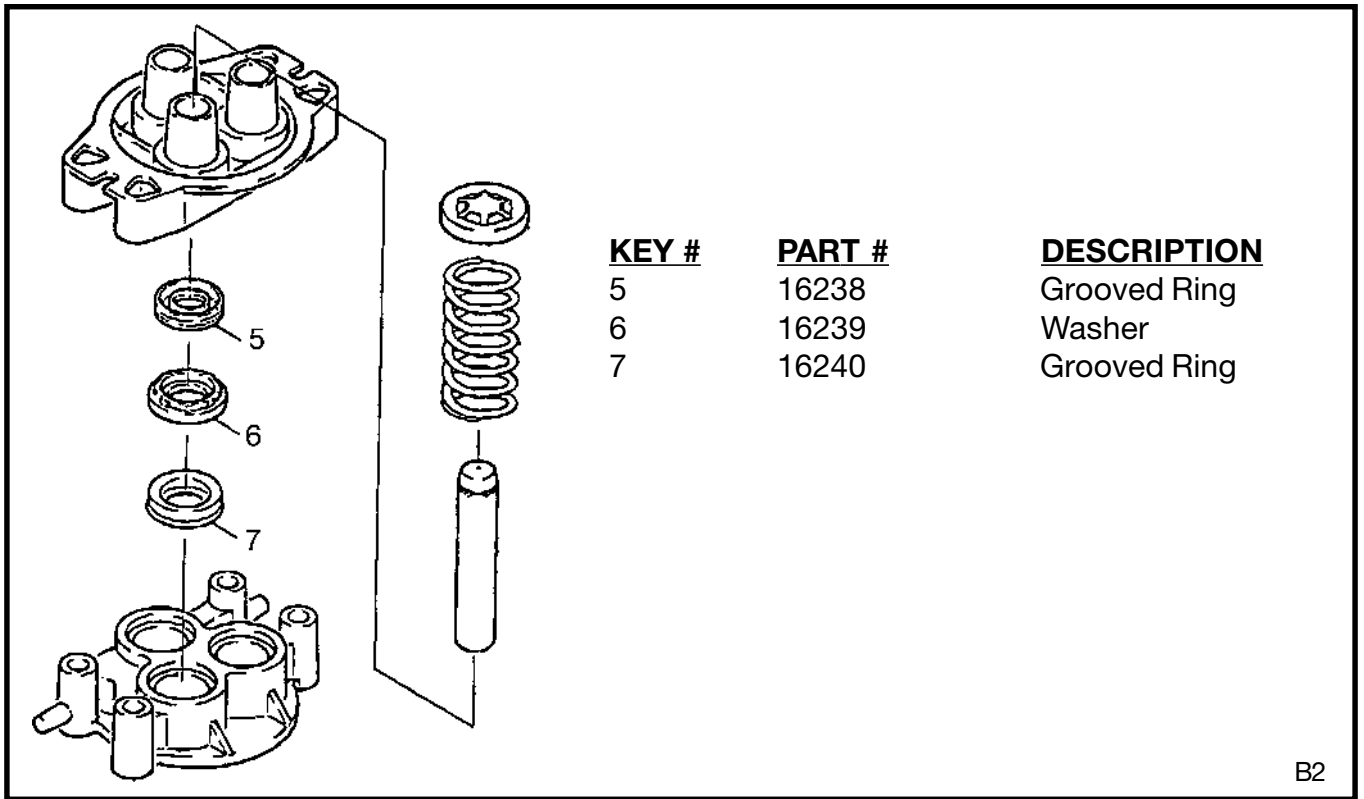

PK1035, KARCHER PUMP

PK1035, KARCHER PUMP (con't)

Parts Not Shown

P1035AP	Adapter Plate
15085	Drive Bolt
16243	Crankcase O-Ring