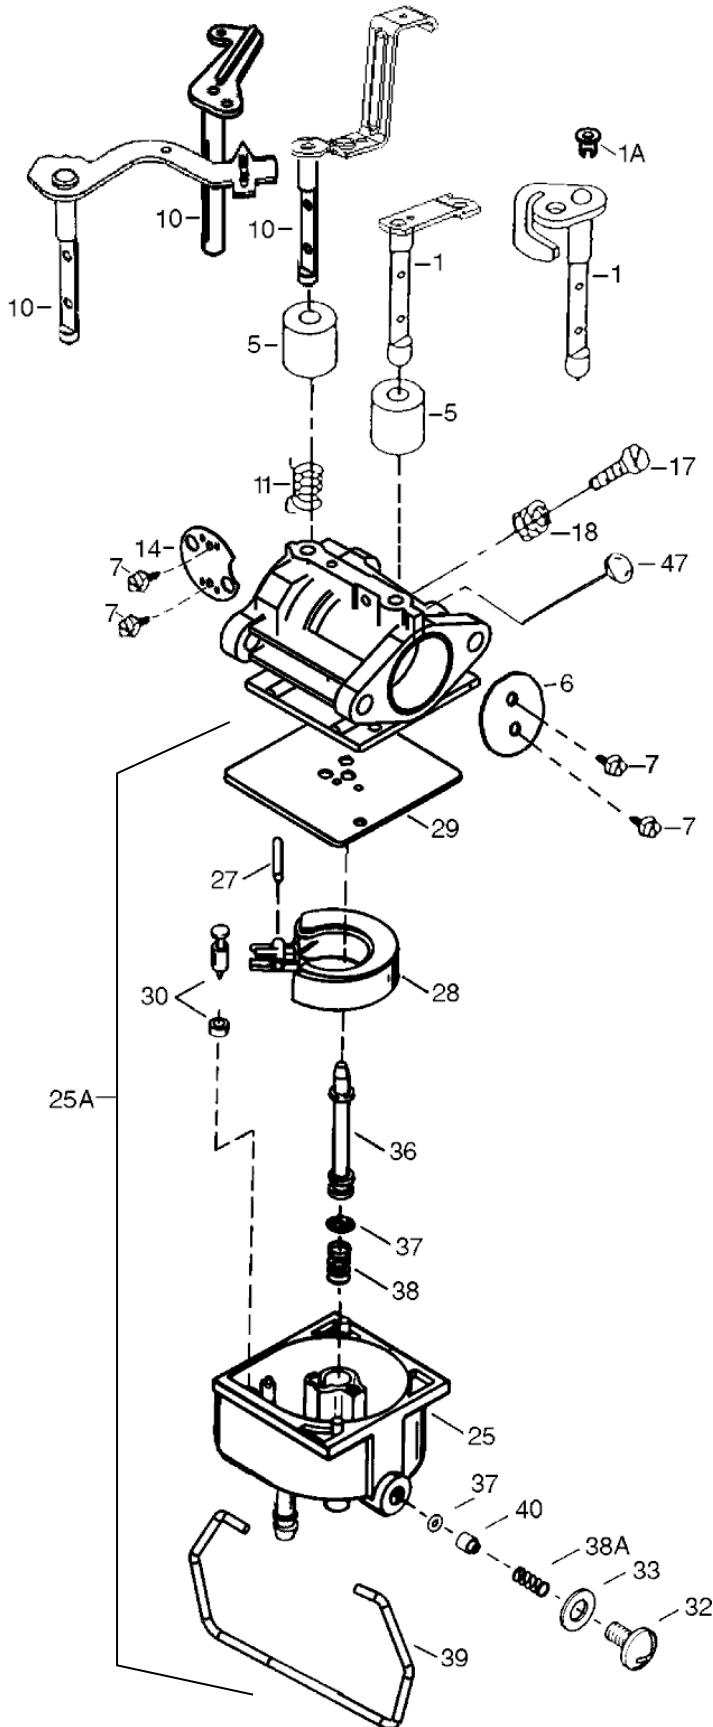

640329 CARBURETOR

Key	Part #	Description	Qty.
1	632993	Throttle Shaft & Lever Assy.	1
1A	36288	Throttle Link Bushing	1
2	632994	Throttle Return Spring	1
5	640037	Dust Seal	2
6	640038	Throttle Shutter	1
7	650506	Shutter Screws	4
10	632995	Choke Shaft & Lever Assy.	1
11	630735	Choke Return Spring	1
14	640327	Choke Shutter	1
17A	632801	Throt. Crk/Idle Speed Screw Cap	1
17	651025	Throt. Crack/Idle Speed Screw	1
18	630766	Tension Spring	1
25A	730649	Float Bowl Kit	1
25	640220	Float Bowl Assy.	1
27	632544	Float Shaft	1
28	632543	Float	1
29	632811	Float Bowl Gasket	1
30	632709	Inlet Needle & Seat	1
32	640041	Bowl Drain Screw	1
33	27110A	Bowl Drain Washer	1
36	640067	Main Nozzle Tube	1
37	632547	O-Ring	1
38	632545	Spring, Main Nozzle Tube	1
38A	36918	Spring	1
39	640218A	Float Bowl Retainer	1
40	640219	Main Fuel Jet	1
47	630748	Welch Plug, Idle Mixing Well	1