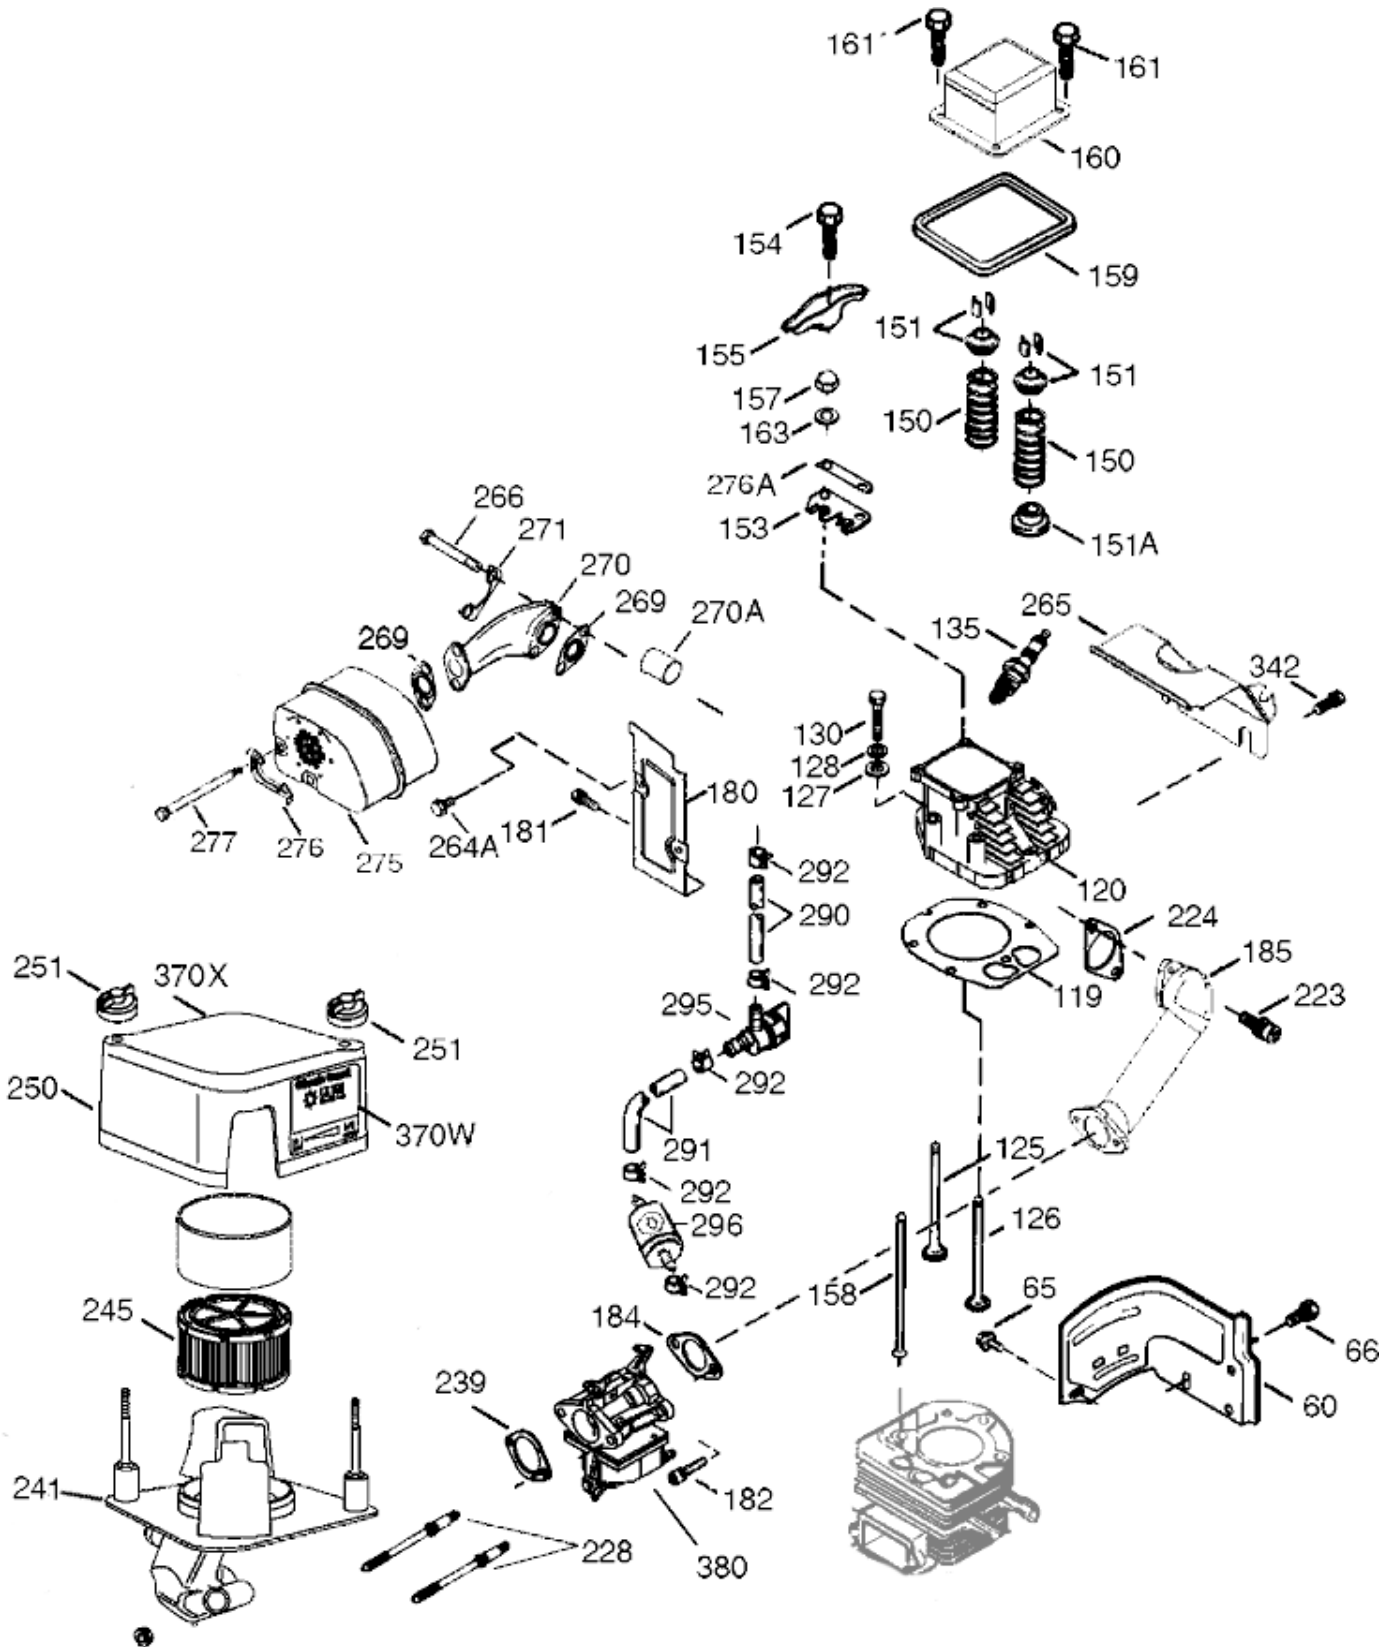

OHM110-222711C ENGINE

Illustrated Parts Breakdown

FUEL & COMBUSTION

OHM110-222711C ENGINE

Illustrated Parts Breakdown

//// FUEL & COMBUSTION

Key	Part #	Description	Qty.	Key	Part #	Description	Qty.
60	35316A	Blower Housing Extention	1	223	650978	Screw T-30 5/16-18 x 1-7/16"	2
65	30200	Screw 10-24 x 9/16"	1	224	33515A	Intake Pipe Gasket	1
66	30063	Screw T-30 1/*4-20 x 1/2"	1	228	651078	Air Cleaner Stud	2
119	37256	Cylinder Head Gasket	1	239	36358	Air Cleaner Gasket	1
120	37516	Cylinder Head	1	241	37559	Air Cleaner Body	1
125	36934	Exhaust Valve	1	245	37452	Air Cleaner Filter	1
	36936	Exhaust Valve 1/32" OS	1	250	37560	Air Cleaner Cover	1
126	36935	Intake Valve	1	251	650933	Wing Nut	2
127	650691	Washer	6	264A	650738	Screw 1/4-20 x 5/8"	1
128	650690	Belleville Washer	6	265	37086	Cylinder Head Cover	1
130	650697A	Screw 5/16-18 x 1/2"	6	266	650876	Screw 5/16-18 x 1-9/32"	2
135	34645	Spark Plug	1	269	35762	Exhaust Gasket	2
150	33507	Valve Spring	2	270	35292	Exhaust Manifold	1
151	33508	Valve Spring Keeper	2	270A	35829A	Exhaust Port Liner	1
151A	35862	Intake Valve Seal	1	271	35293	Locking Plate	1
153	35949	Push Rod Guide	1	275	37250	Muffler	1
154	650945	Rocker Arm Stud	1	276A	31588	Locking Plate	1
155	35950	Rocker Arm	1	276	35348	Locking Plate	1
157	650947	Jam Nut	1	277	650877	Screw 5/16-18 x 4-1/2"	2
158	35466	Push Rod	2	290	30705	Fuel Line	1
159	35952	Rocker Arm Cover Gasket	1	291	29774	Fuel Line	1
160	35953A	Rocker Arm Cover	1	292	26460	Fuel Line Clamp	4
161	30063	Screw T-30 1/4-20 x 1/2"	4	295	37147	Fuel Shut-Off Valve	1
163	650890	Lock Washer	2	296	34279B	Fuel Filter	1
180	37101	Blower Housing Extension	1	342	792028	Screw 5/16-18 x 7/8"	2
181	30200	Screw 10-24 x 9/16"	2	370W	37562	Climate Guard Decal (Summer)	1
182	650925A	Carburetor Mounting Stud	2	370X	37563	Climate Guard Decal (Winter)	1
184	36352	Carburetor to Intake Pipe Gasket	1	380	640329	Carburetor	1
185	37557A	Intake Pipe	1