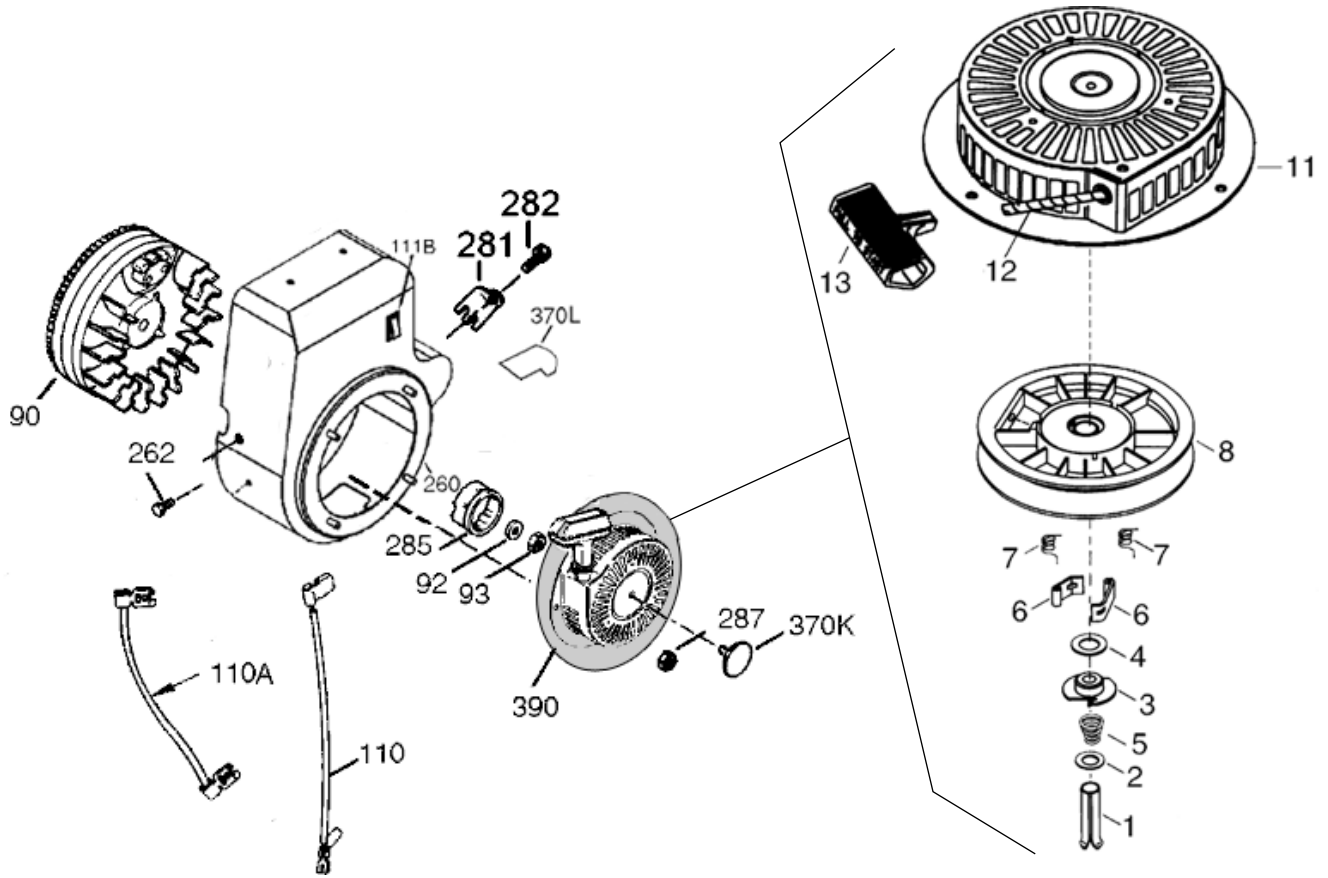

RECOIL

Key	Part #	Description	Qty.	Key	Part #	Description	Qty.
1	590599A	Spring Pin	1	93	650881	Flywheel Nut	1
2	590600	Washer	1	110	36993	Ground Wire	1
3	590679	Retainer	1	110A	37357	Ground Wire	1
4	590601	Washer	1	111B	611226	On/Off Rocker Switch	1
5	590678	Brake Spring	1	260	37667	Blower Housing	1
6	590680	Starter Dog	2	262	651084	Screw 5-16-18 x 9/16"	2
7	590412	Dog Spring	2	281	33013	Starter Bubble Cover	1
8	590681	Pully & Rewind Spring Assy.	1	282	650760	Screw 8-32 x 3/8"	1
11	590747A	Starter Housing Assy.	1	285	35985B	Starter Cup	1
12	590535	Starter Rope	98" x 9/64"	287	29752	Nut & Lock Washer	4
13	590701	Starter Handle	1	370K	36695	Starter Decal	1
90	611090	Flywheel	1	370L	37668	Low Oil Decal	1
92	650880	Lock Washer	1	390	590746	Recoil Starter Assembly	1