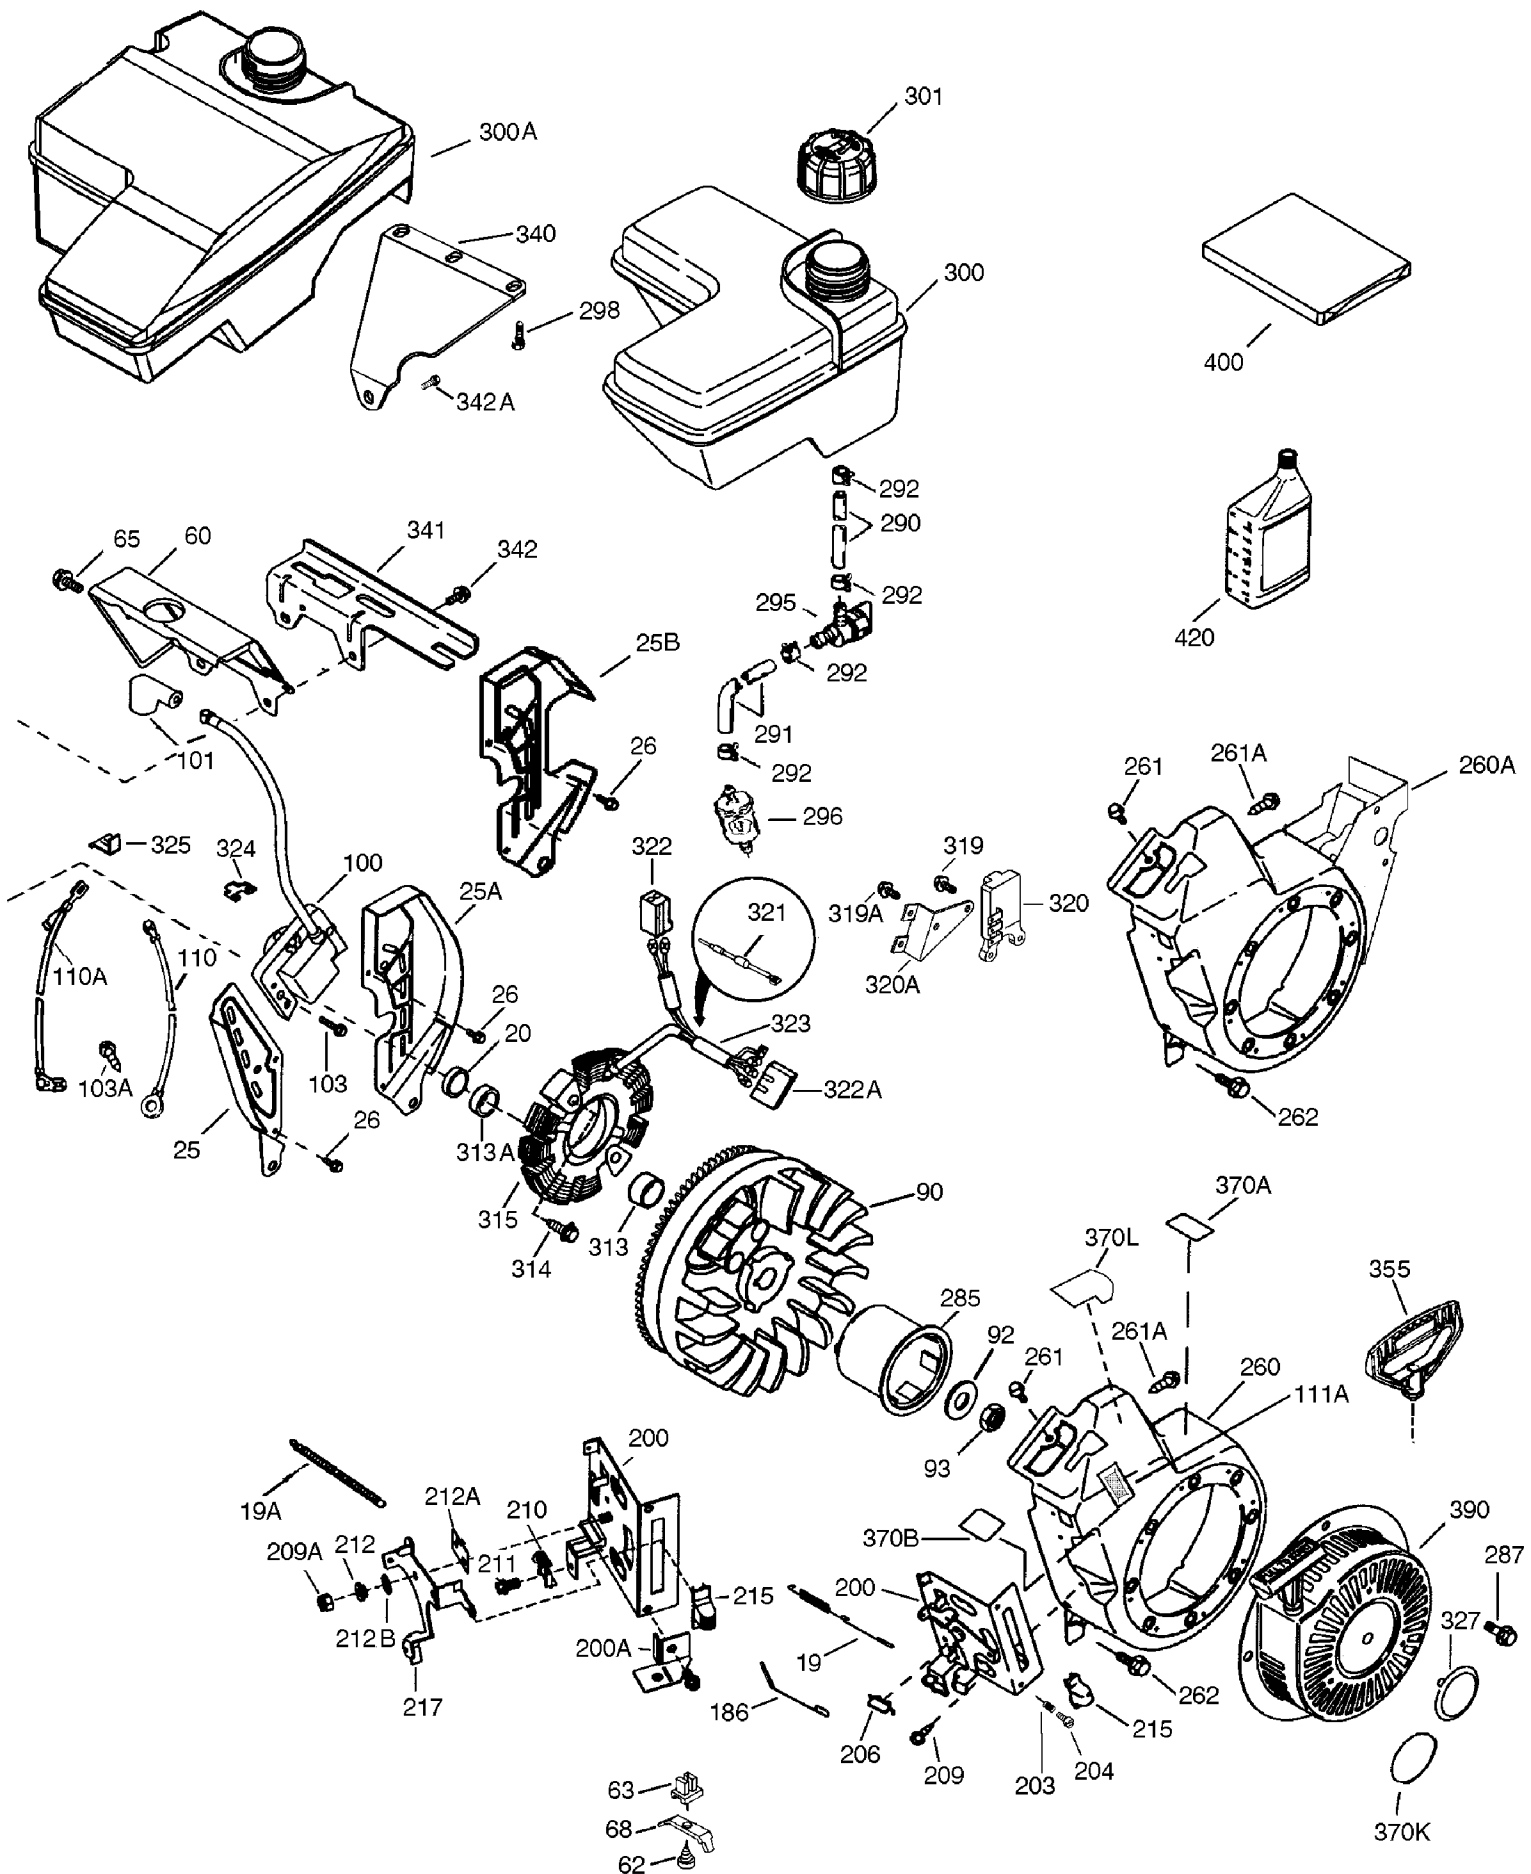

Ref #	Part Number	Qty	Description
19	36710	1	Extension Spring
20	32600	1	Oil Seal
25A	36622	1	Air Baffle (Right)
25	36621	1	Air Baffle (Left)
26	30200	1	Screw, 10-24 x 9/16"
60	36623	1	Blower Housing Extension
65	30200	1	Screw, 10-24 x 9/16"
83	36057	1	Governor Spool
90	611205	1	Flywheel
92	650815	1	Belleville Washer
93	650816	1	Flywheel Nut
100	34443A	1	Solid State Ignition
101	610118	1	Spark Plug Cover
103	651007	2	Screw, Torx T-15, 10-24 x 15/16"
110	36767	1	Ground Wire
111A	611212	1	Low Oil Sensor Light
186	36711	1	Governor Link
200	36736	1	Control Bracket (Incl. 206 & 215)
206	610973	1	Terminal
209	650821	1	Screw, 10-32 x 1/2"
215	36638	1	Control Knob
260	36864	1	Blower Housing
261A	650821	2	Screw, 10-32 x 1/2"
261	651008	1	Screw, 1/4-20 x 31/64"
262	651008	2	Screw, 1/4-20 x 31/64"
285	35985B	1	Starter Cup
287	651008	4	Screw, 1/4-20 x 31/64"
290	30705	1	Fuel Line
292	26460	2	Fuel Line Clamp
300	36863	1	Fuel Tank (Incl. 292 & 301)
301	36246	1	Fuel Cap
313	34080	1	Spacer
325	29443	1	Wire Clip
341	36644	1	Fuel Tank Bracket
342	651010	2	Screw, 1/4-20 x 7/8"
370A	36261	1	Lubrication Decal
370B	33107	1	Speed Control Decal
370K	36695	1	Starter Decal
370L	36771	1	Oil Sensor Decal
390	590704	1	Rewind Starter
400	36720	1	* Gasket Set (Incl. items marked PK i n notes) Incl. (1) each of 26756, 27272A, 29673, 35626, 36581, 36624, 36719
420	730225	1	SAE 30 4-Cycle Engine Oil (Quart)