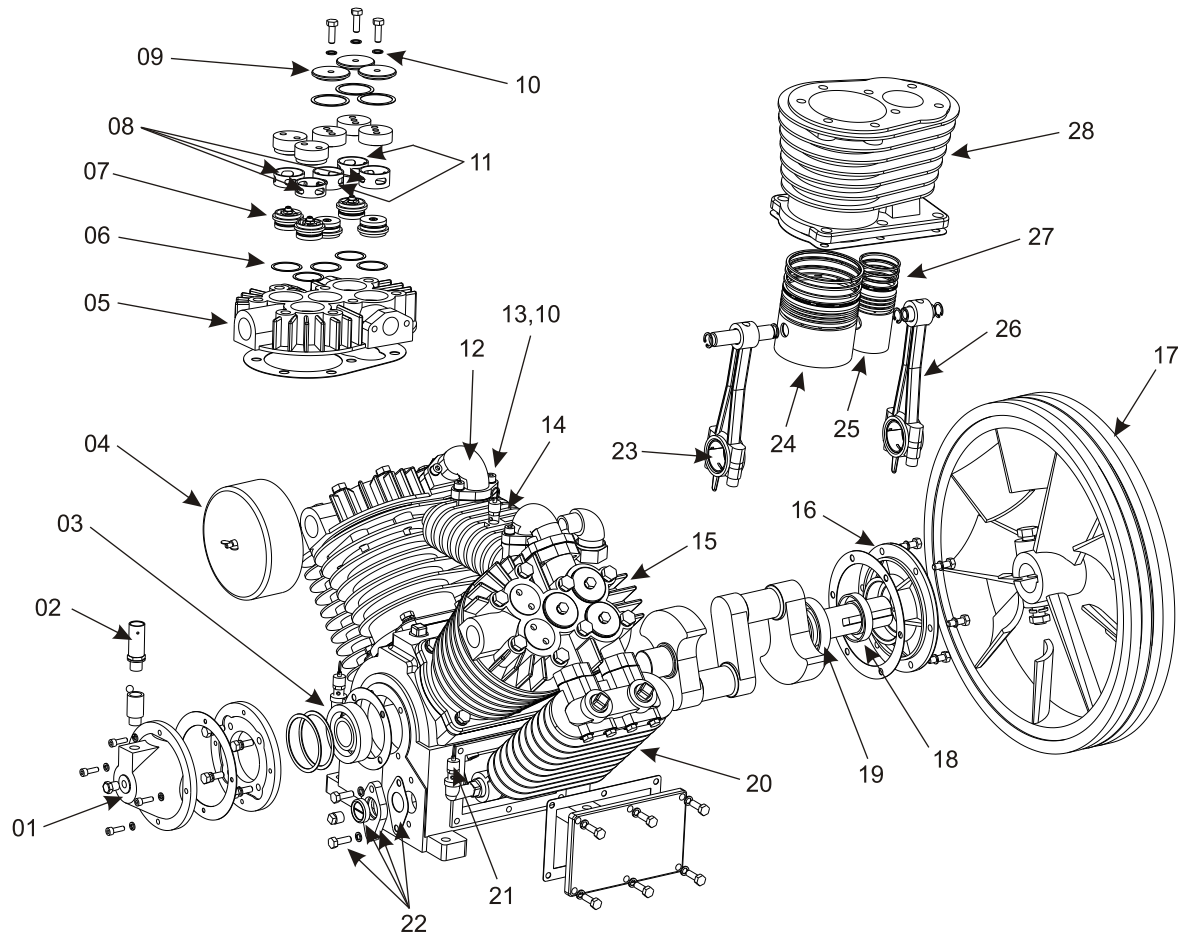

DEVAIR IS10-100120

10 HP 120 GALLON 150 PSI AIR COMPRESSOR

ITEM	PART NUMBER	QTY	DESCRIPTION
01	DEV-100	1	PUMP ASSEMBLY
02	PB-21176001	2	INTAKE FILTER ASSEMBLY
	PB-21177013	2	INTAKE FILTER ELEMENT
03	CT-9748	1	AFTERCOOLER TUBE
04	EG-9492	1	BELT GUARD ASSEMBLY
05	PU-9196	1	MOTOR PULLEY (8.1 PD, 1 $\frac{1}{8}$ " BORE, 2B)
06	BT-9036	2	DRIVE BELT (B97)
07	MS-340-43	1	STARTER 200/208-60-3
	MS-340-43	1	STARTER 230-60-3
	MS-340-45	1	STARTER 460-60-3
	MS-340-69	1	STARTER 575-60-3
08	MO-6614	1	MOTOR 200/208-60-3
	MO-6635	1	MOTOR 230-60-3
	MO-6635	1	MOTOR 460-60-3
	MO-6613	1	MOTOR 575-60-3
09	SSS-9003U115150	1	PRESSURE SWITCH
10	GA-250	1	PRESSURE GAUGE
11	TIA-5200	1	SAFETY VALVE 200 PSI
12	TA-9463-1	1	TANK - 120 GAL. HORIZ.
13	VA-9705	1	BALL VALVE
14	SS-2707	1	DRAIN VALVE
15	CCV-9408	1	CHECK VALVE (NOT SHOWN)

DEVAIR DEV-100

5 - 10 HP / 456 - 769 RPM 150 PSI 4 CYLINDER PUMP

No:	Part Number:	Qty:	Description:
01	PB-21114004	1	Front Cover
02	PB-21166001	1	CrankCase Breather
03	PB-21134009	1	Bearing
04	PB-21176001	2	Air Filter Assembly
	PB-21177013	2	Air Filter Element
05	PB-21122006	1	LH Cylinder Head
06	PB-11122004	10	Copper Washer
07	PB-21124011	10	Valve Assembly
08	PB-21125004	6	Intake Cap Ring
09	PB-21125005	6	Valve Cover
10	PB-11122001	24	Washer 8mm
11	PB-21125003	4	Exhaust Cap Ring
12	PB-21173006	2	Exhaust Elbow
13	PB-11132003	8	HHCS M8 x 25

No:	Part Number:	Qty:	Description:
14	PB-21172005	1	Exhaust Manifold
15	PB-21122005	1	RH Cylinder Head
16	PB-21113006	1	Back Plate
17	PB-21212006	1	Flywheel
18	PB-21161006	1	Oil Seal
19	PB-21134008	1	Bearing
20	PB-21172003	2	Intercooler
21	TIA-5075	2	Safety Valve (75 psi)
22	SGK-100	1	Sight Glass Kit
23	PB-21135001	4	Bearing Insert
24	PB-1009402	2	LP Piston & Pin Assy
25	PB-1009403	2	HP Piston & Pin Assy
26	PB-21133001	4	Connecting Rod
27	RK-100	1	Ring Kit
28	PB-21121006	2	Cylinder