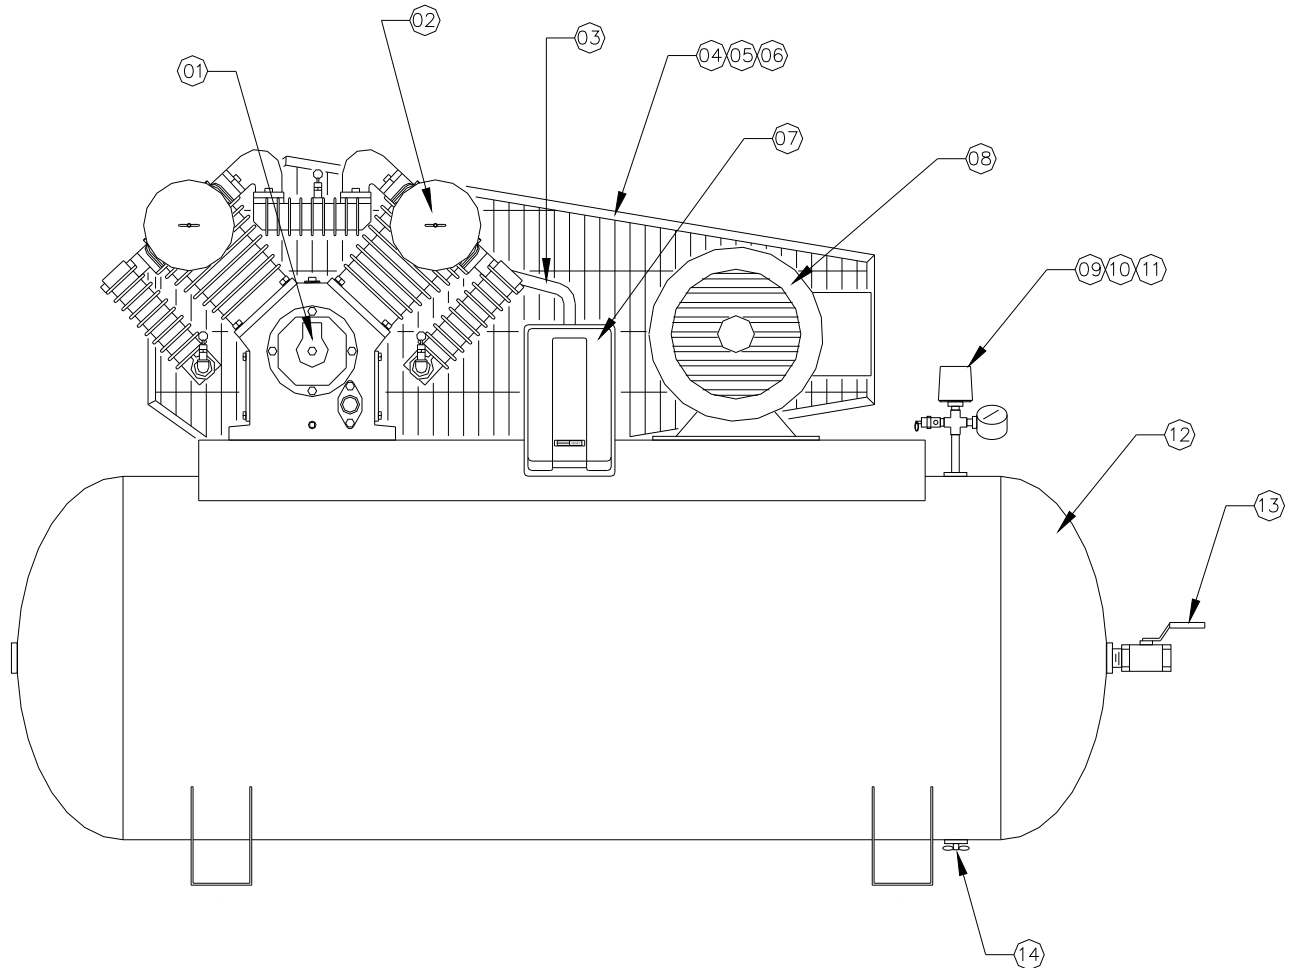

DEVAIR IS10-100120

10 HP 120 GALLON 150 PSI AIR COMPRESSOR

ITEM	PART NUMBER	QTY	DESCRIPTION
01	DEV-100	1	PUMP ASSEMBLY
02	PB-21176001	2	INTAKE FILTER ASSEMBLY
	PB-21177013	2	INTAKE FILTER ELEMENT
03	CT-9748	1	AFTERCOOLER TUBE
04	EG-9492	1	BELT GUARD ASSEMBLY
05	PU-9196	1	MOTOR PULLEY (8.1 PD, 1 $\frac{1}{8}$ " BORE, 2B)
06	BT-9036	2	DRIVE BELT (B97)
07	MS-340-43	1	STARTER 200/208-60-3
	MS-340-43	1	STARTER 230-60-3
	MS-340-45	1	STARTER 460-60-3
	MS-340-69	1	STARTER 575-60-3
08	MO-6614	1	MOTOR 200/208-60-3
	MO-6635	1	MOTOR 230-60-3
	MO-6635	1	MOTOR 460-60-3
	MO-6613	1	MOTOR 575-60-3
09	SSS-9003U115150	1	PRESSURE SWITCH
10	GA-250	1	PRESSURE GAUGE
11	TIA-5200	1	SAFETY VALVE 200 PSI
12	TA-9463-1	1	TANK - 120 GAL. HORIZ.
13	VA-9705	1	BALL VALVE
14	SS-2707	1	DRAIN VALVE
15	CCV-9408	1	CHECK VALVE (NOT SHOWN)

DEVAIR DEV-100

5 - 10 HP / 456 - 769 RPM 150 PSI 4 CYLINDER PUMP

No:	Part Number:	Qty:	Description:
01	PB-21114004	1	Front Cover
02	PB-21166001	1	CrankCase Breather
03	PB-21134009	1	Bearing
04	PB-21176001	2	Air Filter Assembly
	PB-21177013	2	Air Filter Element
05	PB-21122006	1	LH Cylinder Head
06	PB-11122004	10	Copper Washer
07	PB-21124011	10	Valve Assembly
08	PB-21125004	6	Intake Cap Ring
09	PB-21125005	6	Valve Cover
10	PB-11122001	24	Washer 8mm
11	PB-21125003	4	Exhaust Cap Ring
12	PB-21173006	2	Exhaust Elbow
13	PB-11132003	8	HHCS M8 x 25

No:	Part Number:	Qty:	Description:
14	PB-21172005	1	Exhaust Manifold
15	PB-21122005	1	RH Cylinder Head
16	PB-21113006	1	Back Plate
17	PB-21212006	1	Flywheel
18	PB-21161006	1	Oil Seal
19	PB-21134008	1	Bearing
20	PB-21172003	2	Intercooler
21	TIA-5075	2	Safety Valve (75 psi)
22	SGK-100	1	Sight Glass Kit
23	PB-21135001	4	Bearing Insert
24	PB-1009402	2	LP Piston & Pin Assy
25	PB-1009403	2	HP Piston & Pin Assy
26	PB-21133001	4	Connecting Rod
27	RK-100	1	Ring Kit
28	PB-21121006	2	Cylinder