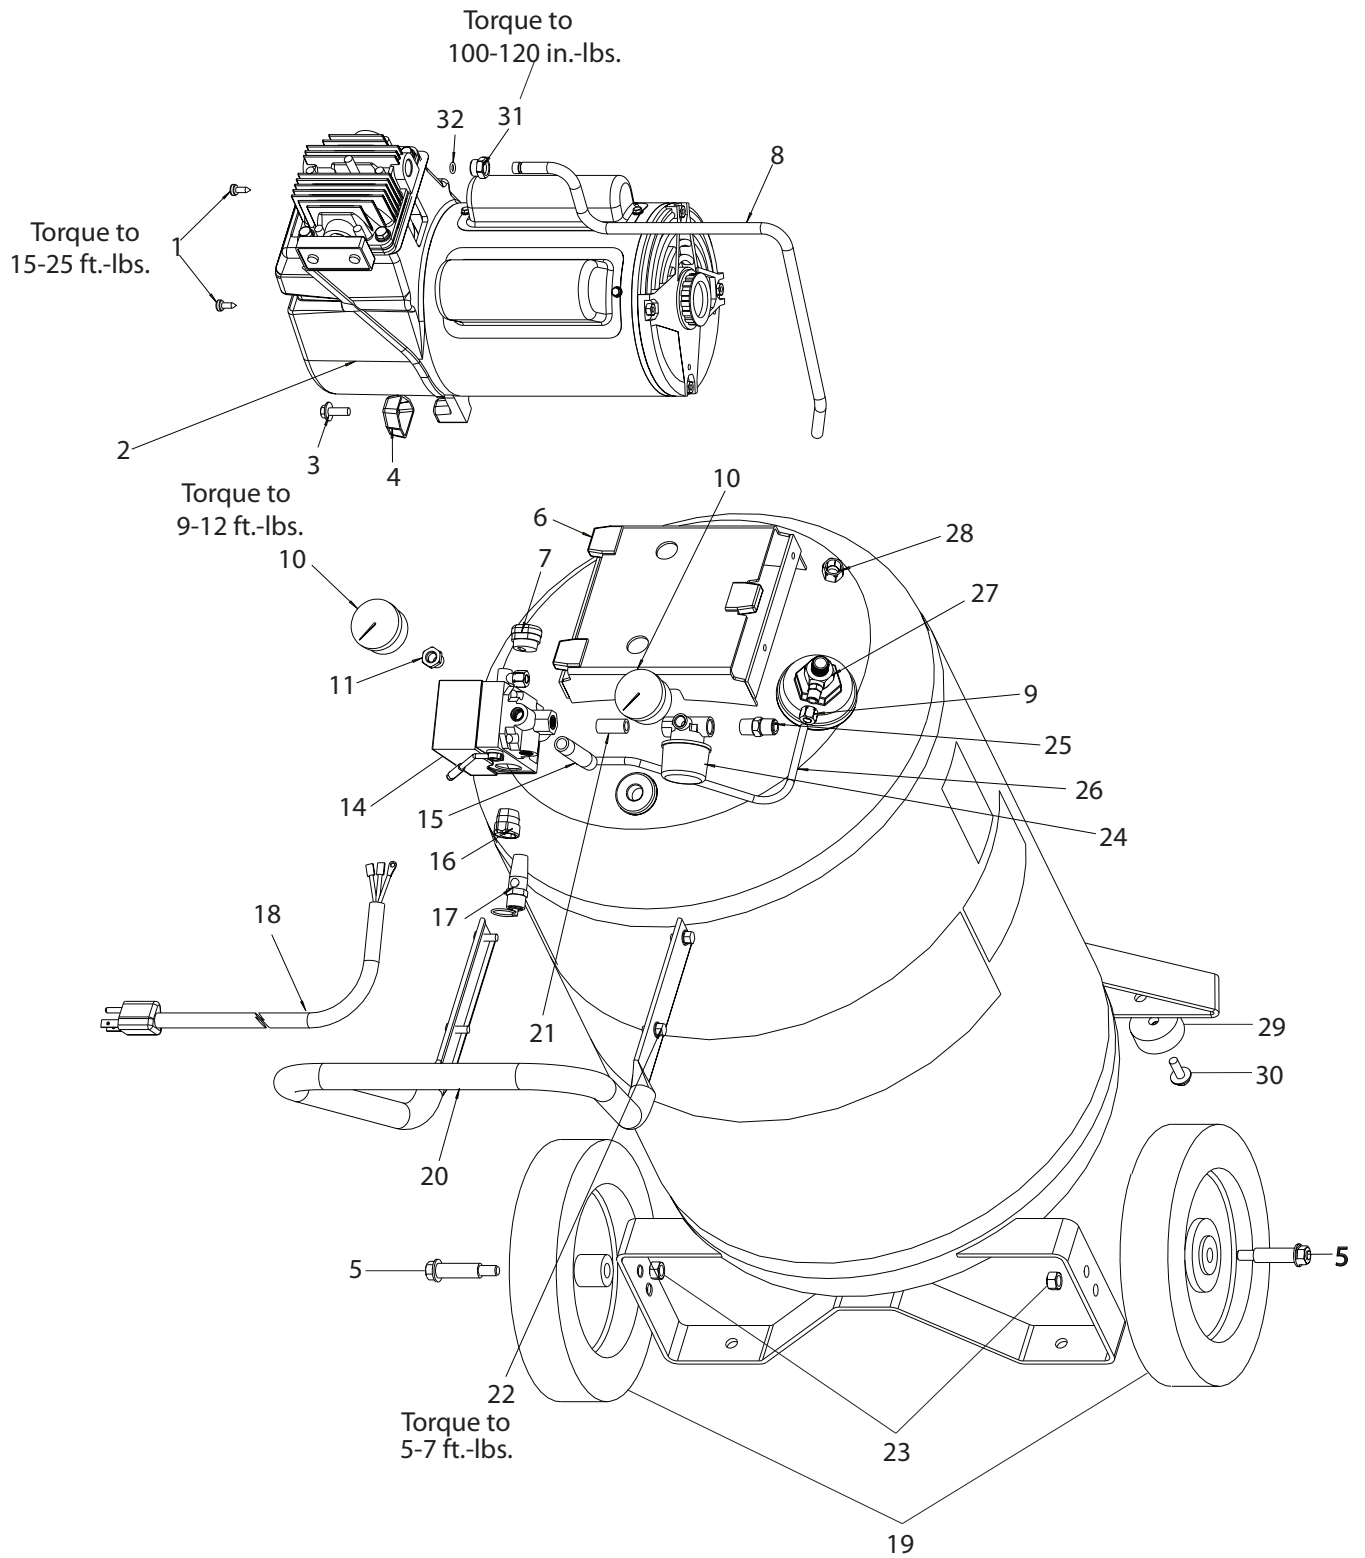

# IRFB5520VP-WK

# FB5520VP (cont'd)

<b>KEY NO.</b>	<b><u>PART NUMBER</u></b>	<b><u>DESCRIPTION</u></b>
1	ACG-408	Fastener Assembly (2 used)
2	AC-0376	Mini Shroud
3	91895680	Screw, 1/4-20 x .75" (2 used)
4	ACG-18	Cup, Saddle Mount (2 used)
5	CAC-60	Shoulder Bolt (2 used)
6	AC-0716	Isolator (3 used)
7	SSW-7367	Bushing, Strain Relief
8	AC-0605-1	Outlet Tube
9	SSP-7811	Nut/Sleeve Assembly 1/4"
10	GA-369	Gauge (2 used)
11	SSP-6021	Reducer Bushing (1/8-1/4NPT)
14	D21299	Pressure Switch
15	SSP-480	Nipple, 1/4 x 2.5"
16	SSW-7385	Bushing, Strain Relief
17	TIA-4150	Safety Valve
18	SUDL-413-2	Cord Assembly
19	AC-0014	Wheel - 9" (2 used)
20	AC-0609	Handle
21	SS-1286	Nipple 1/4-18 NPT
22	SSF-981	Screw (4 used)
23	SF-8080-ZN	Nut, Hex 3/8-16 (2 used)
24	CAC-4296-1	Regulator
25	H-2099	Adaptor (1/4 NPT x 1/4" NPSM)
26	AC-0630	Pressure Relief Tube
27	AC-0631	Check Valve
28	SSP-7813	Nut/Sleeve Assembly 3/8"
29	SST-107	Rubber Bumper (2 used)
30	SSF-630	Bumper Screw (2 used)
31	SSP-7821-1	Tube Nut
32	SSG-3105	O-Ring
	<b><u>NOT SHOWN</u></b>	
	SS-2707	Drain Valve
	SSP-485-1	Manifold Reducer

# FB5520VP (cont'd)

# FB5520VP (cont'd)

<b>KEY</b>		
<b>NO.</b>	<b>PART NUMBER</b>	<b>DESCRIPTION</b>
+ 50	---	Air filter fastener (2 used)
+ 51	DAC-143	Air filter
+ 52	---	Muffler screen
+ 53	---	Intake muffler
54	AC-0037	Head
56	SSF-927	Screw 1/4-20 x 1 1/4" (4 used)
*✓ 57	ACG-45	O-Ring
58	AC-0032	Valve plate assembly (includes valves, restrictors & screws)
*✓ 59	SSG-8156	O-ring
* 60	---	Connecting rod assembly
*✓ 61	---	Cylinder sleeve (position locating mark toward motor)
62	M0-9086-1	Motor
65	AC-0140	Eccentric Flywheel Bearing Assy.
66	SSF-615	Screw (1/4-20 unc-2A)
67	AC-0108	Fan
69	SSF-586	Screw (1/4-20 unc x .75)
*✓ 70	SSF-3158-1	Screw 10-24 X .75 T25 Torx
* 71	---	Connecting Rod Cap
*✓ 72	---	Compression Ring