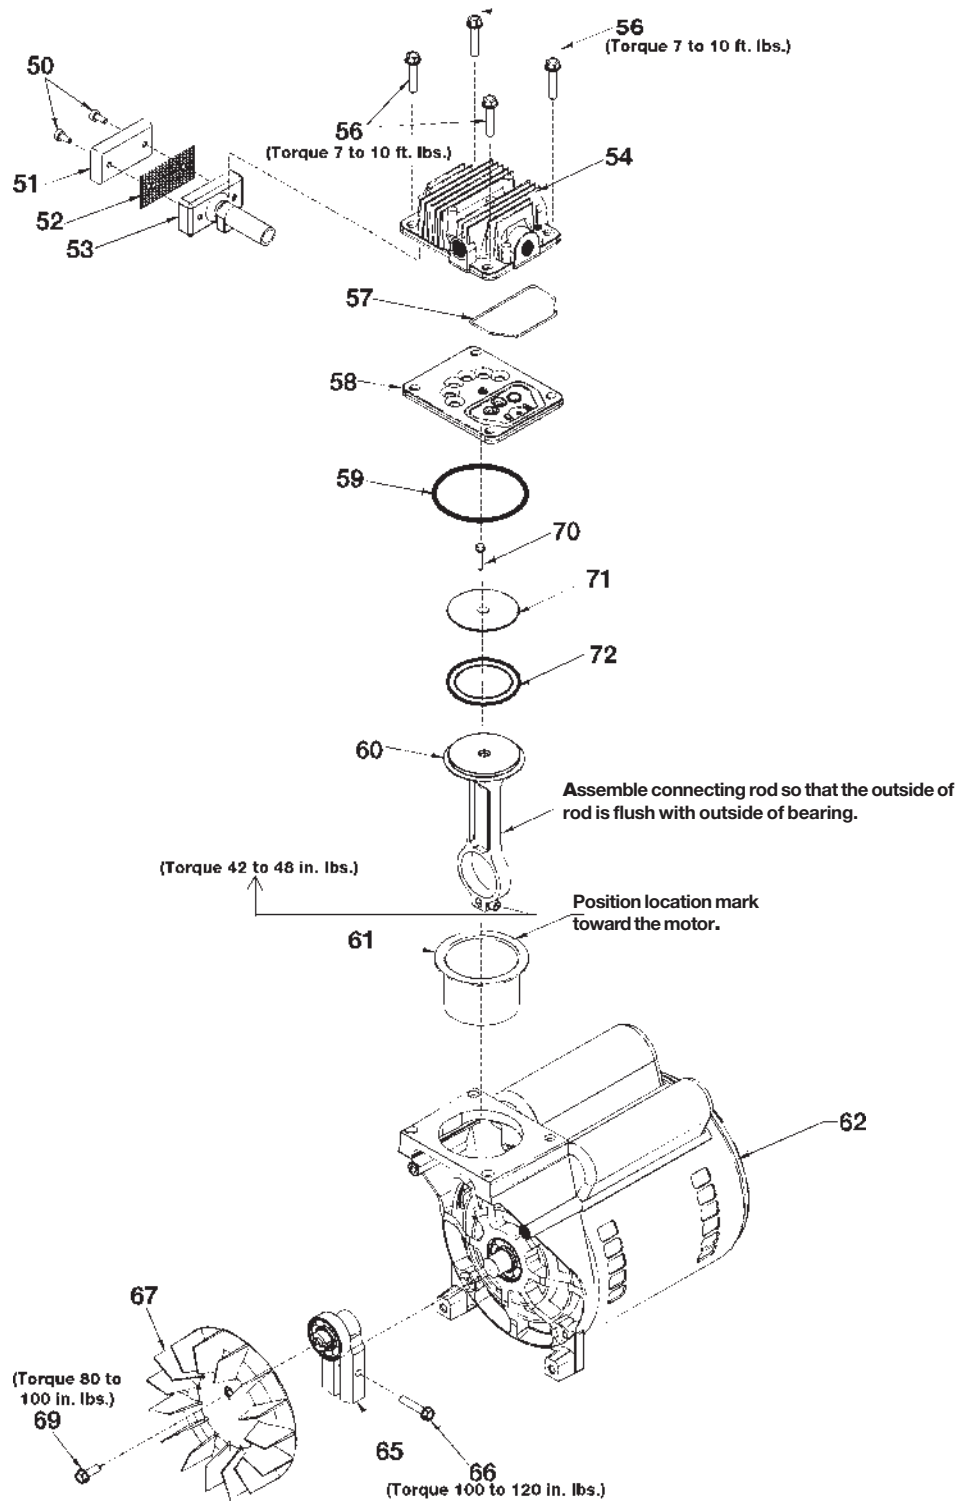

# IRFB5520VP-WK

# FB5520VP (cont'd)

<b>KEY NO.</b>	<b><u>PART NUMBER</u></b>	<b><u>DESCRIPTION</u></b>
1	ACG-408	Fastener Assembly (2 used)
2	AC-0376	Mini Shroud
3	91895680	Screw, 1/4-20 x .75" (2 used)
4	ACG-18	Cup, Saddle Mount (2 used)
5	CAC-60	Shoulder Bolt (2 used)
6	AC-0716	Isolator (3 used)
7	SSW-7367	Bushing, Strain Relief
8	AC-0605-1	Outlet Tube
9	SSP-7811	Nut/Sleeve Assembly 1/4"
10	GA-369	Gauge (2 used)
11	SSP-6021	Reducer Bushing (1/8-1/4NPT)
14	D21299	Pressure Switch
15	SSP-480	Nipple, 1/4 x 2.5"
16	SSW-7385	Bushing, Strain Relief
17	TIA-4150	Safety Valve
18	SUDL-413-2	Cord Assembly
19	AC-0014	Wheel - 9" (2 used)
20	AC-0609	Handle
21	SS-1286	Nipple 1/4-18 NPT
22	SSF-981	Screw (4 used)
23	SF-8080-ZN	Nut, Hex 3/8-16 (2 used)
24	CAC-4296-1	Regulator
25	H-2099	Adaptor (1/4 NPT x 1/4" NPSM)
26	AC-0630	Pressure Relief Tube
27	AC-0631	Check Valve
28	SSP-7813	Nut/Sleeve Assembly 3/8"
29	SST-107	Rubber Bumper (2 used)
30	SSF-630	Bumper Screw (2 used)
31	SSP-7821-1	Tube Nut
32	SSG-3105	O-Ring
	<b><u>NOT SHOWN</u></b>	
	SS-2707	Drain Valve
	SSP-485-1	Manifold Reducer

# FB5520VP (cont'd)

# FB5520VP (cont'd)

<b>KEY</b>		
<b>NO.</b>	<b>PART NUMBER</b>	<b>DESCRIPTION</b>
+ 50	---	Air filter fastener (2 used)
+ 51	DAC-143	Air filter
+ 52	---	Muffler screen
+ 53	---	Intake muffler
54	AC-0037	Head
56	SSF-927	Screw 1/4-20 x 1 1/4" (4 used)
*✓ 57	ACG-45	O-Ring
58	AC-0032	Valve plate assembly (includes valves, restrictors & screws)
*✓ 59	SSG-8156	O-ring
* 60	---	Connecting rod assembly
*✓ 61	---	Cylinder sleeve (position locating mark toward motor)
62	M0-9086-1	Motor
65	AC-0140	Eccentric Flywheel Bearing Assy.
66	SSF-615	Screw (1/4-20 unc-2A)
67	AC-0108	Fan
69	SSF-586	Screw (1/4-20 unc x .75)
*✓ 70	SSF-3158-1	Screw 10-24 X .75 T25 Torx
* 71	---	Connecting Rod Cap
*✓ 72	---	Compression Ring