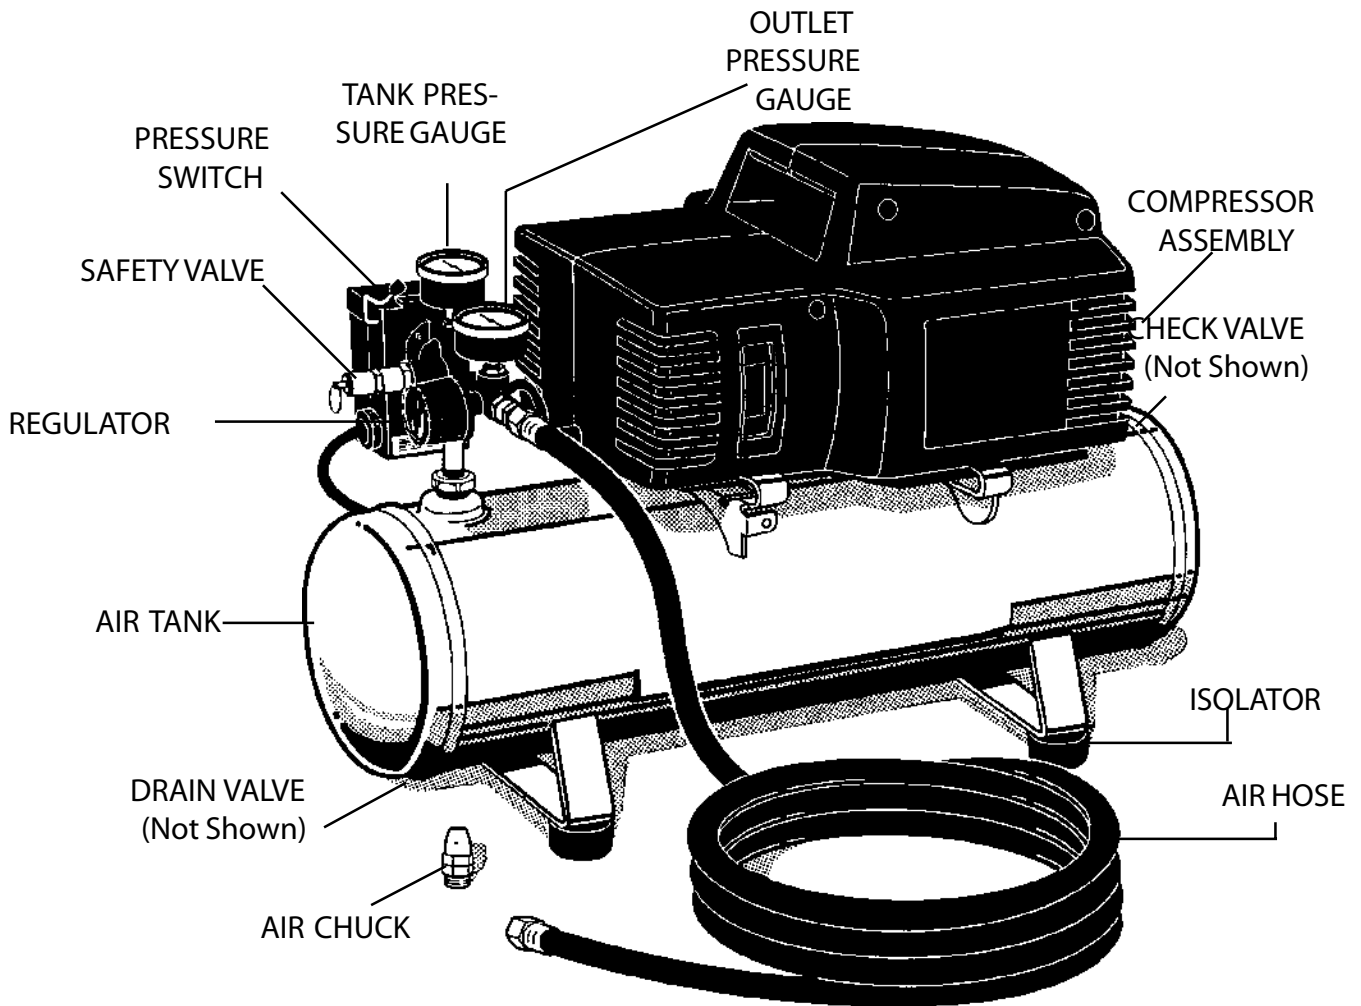

## PARTS AVAILABLE FOR THIS UNIT

<u>DESCRIPTION</u>	<u>PART NUMBER</u>
REGULATOR .....	CAC-4296-1
TANK PRESSURE GAUGE .....	GA-369
OUTLET PRESSURE GAUGE .....	GA-369
SAFETY VALVE .....	TIA-4150
DRAIN VALVE .....	AC-0430
CHECK VALVE .....	D24879
ORDER PRESSURE SWITCH ASSEMBLY .....	DAC-4105-2 (100 to 125 PSI)
ISOLATOR .....	SST-5314-1 (4 used)
AIR HOSE .....	H-7040-1
AIR CHUCK .....	SSH-20

Screw #10-24 x 7/8 LG. hex head thd forming (4 used)

Cylinder head

Tube seal

Head gasket

Valve plate assembly

"O" ring

Outlet tube

Nut sleeve assembly