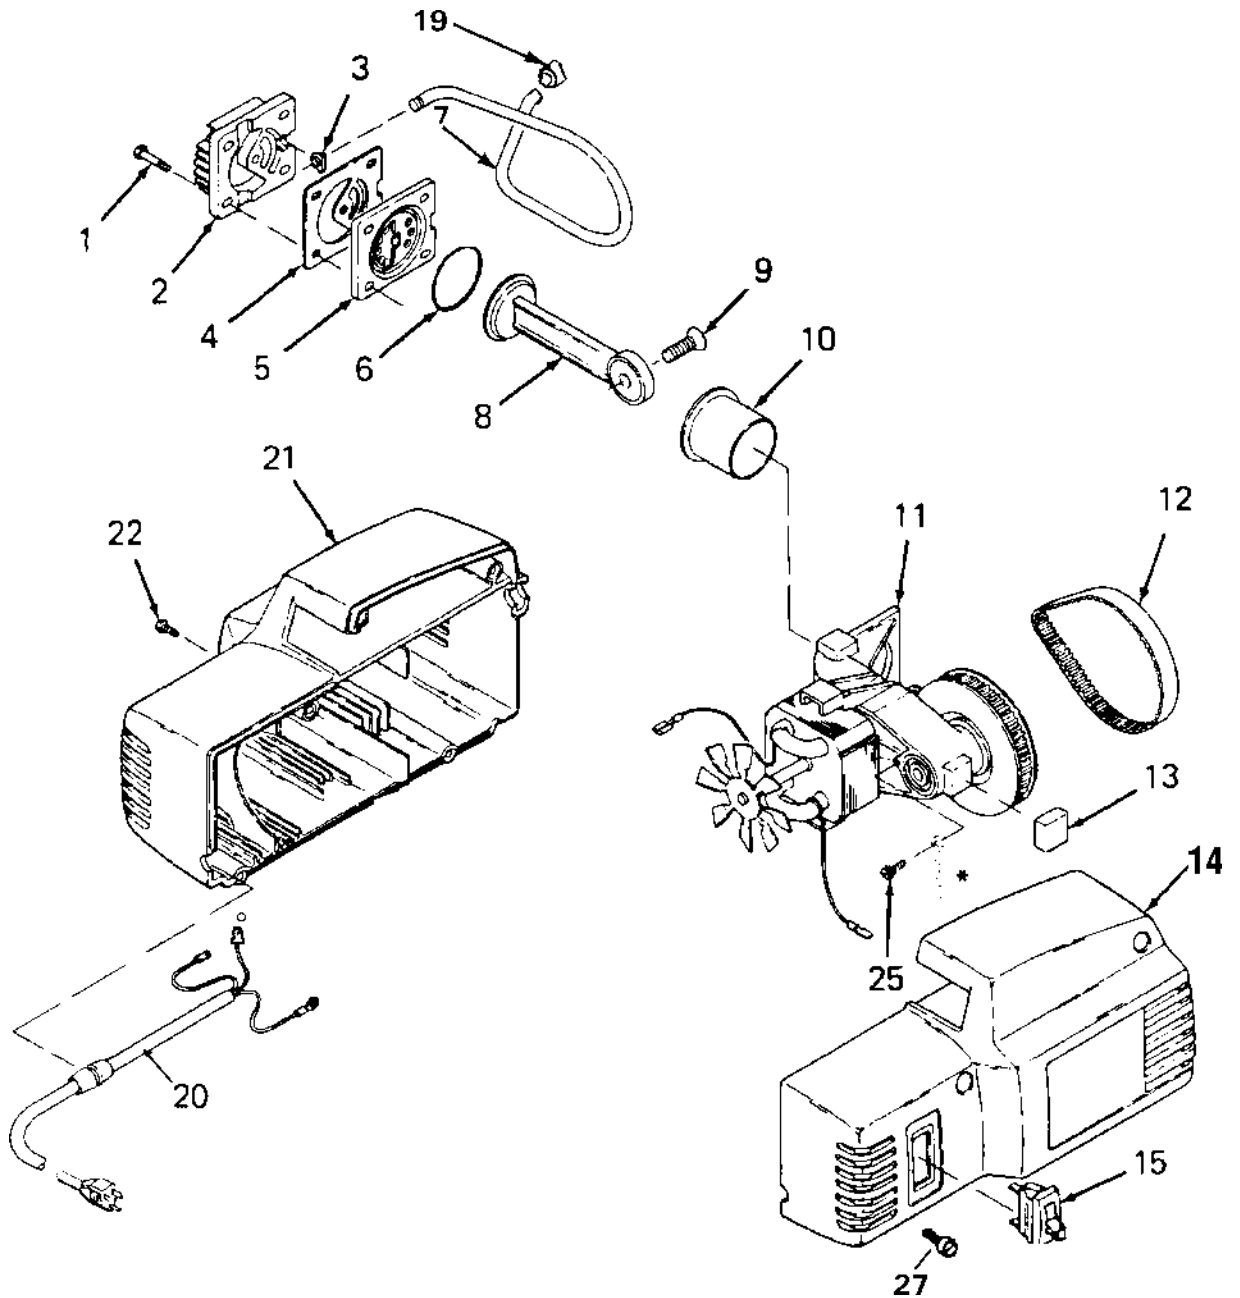

## PARTS AVAILABLE FOR THIS UNIT

<u>DESCRIPTION</u>	<u>PART NUMBER</u>
REGULATOR .....	CAC-4296-1
TANK PRESSURE GAUGE .....	GA-369
OUTLET PRESSURE GAUGE .....	GA-369
SAFETY VALVE .....	TIA-4150
DRAIN VALVE .....	AC-0430
CHECK VALVE .....	D24879
ORDER PRESSURE SWITCH ASSEMBLY .....	DAC-4105-2 (100 to 125 PSI)
ISOLATOR .....	SST-5314-1 (4 used)
AIR HOSE .....	H-7040-1
AIR CHUCK .....	SSH-20

# FA153-3/FAC153-3 (cont'd)

<b>KEY</b>		<b>DESCRIPTION\</b>
<b>NO.</b>	<b>PART NUMBER</b>	
<b>X</b>	1	SSF-995
	2	CAC-1196
*	3	CAC-1212
*	4	CAC-1199
	5	CAC-4323
*	6	SSG-8169
	7	DAC-269
		SSP-473
●	8	-----
	9	SSF-3147
●	10	-----
	11	N/A
	12	CAC-1342
*	13	CAC-1213
	14	AC-0473
	--	-----
*	16	CAC-1254
	19	CAC-1206-1
	20	CAC-0539
	21	AC-0473
<b>X</b>	22	SSF-3156
<b>X</b>	25	SUDL-9-1

Screw #10-24 x 7/8 LG. hex head thd forming (4 used)

Cylinder head

Tube seal

Head gasket

Valve plate assembly

"O" ring

Outlet tube

Nut sleeve assembly

Rod assembly

Screw 3/8-16 x 1.25 LG. hex socket flat head

Cylinder sleeve

Endbell assembly

Timing belt

Pump isolator

Shroud (right)

-----