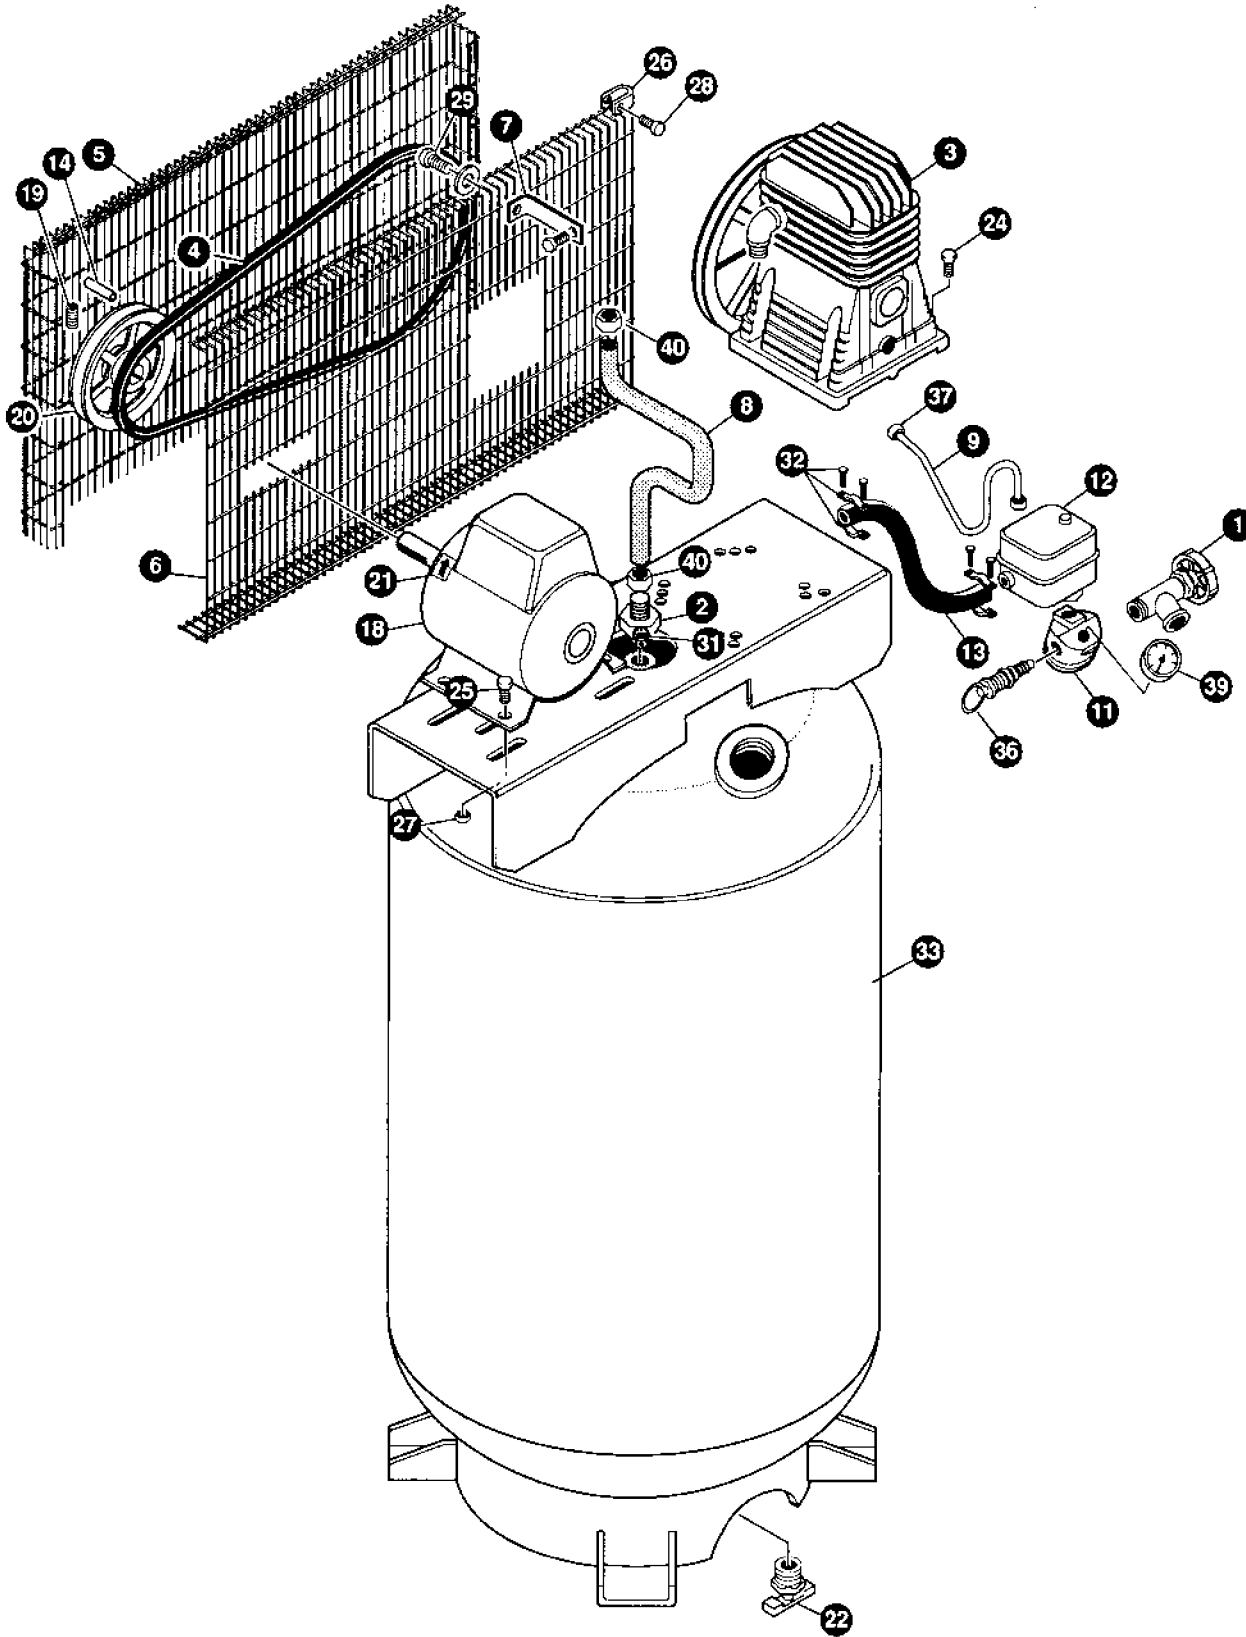

## Parts List for IR5J80V1D Type 0

Item Number	Part Number	Description	Qty Required
1	N000323	VALVE GLOBE 200 PSI	1
2	A19715	VALVE CHECK 1/2NPT X	1
3	ABP-4900	PUMP	1
4	BT-226	BELT A-SEC 60.3 PITC	1
5	AC-0434	BELTGUARD OUTSIDE	1
6	AC-0433	BELTGUARD INSIDE	1
7	CAC-1004-2	BRACKET GUARD HEAD	1
8	CAC-1359	TUBE OUTLET ABP-4900	1
9	000000-00	No Longer Available	1
11	Z-D20596	SWITCH PRES 1PORT 14	1
12	000000-00	No Longer Available	1
13	000000-00	No Longer Available	1
14	SUDL-65	KEY MOTOR SHAFT	1
18	D26719	MOTOR OL 240V 2POLE	1
19	SS-559	SCREW .313-18X.375 S	1
20	000000-00	No Longer Available	1
21	000000-00	No Longer Available	1
22	A17038	DRAIN VALVE	1
24	SSF-3159	SCREW .375-16X2.00 H	1
25	SSF-3140-ZN	SCREW .375-16X1.00 H	1
26	SSF-8131	NUT SPEED 8AB U TYPE	1
27	SSF-8111-ZN	NUT .375-16 HEX WHIZ	1
28	SSF-953-ZN	SCREW #10X.625 HHW S	1
29	91895680	SCREW .250-20X.750 H	1
31	SS-8553	CONNECTOR BODY	1
32	SSW-7482	CONNECTOR CONDUIT 3/	2
33	000000-00	No Longer Available	1