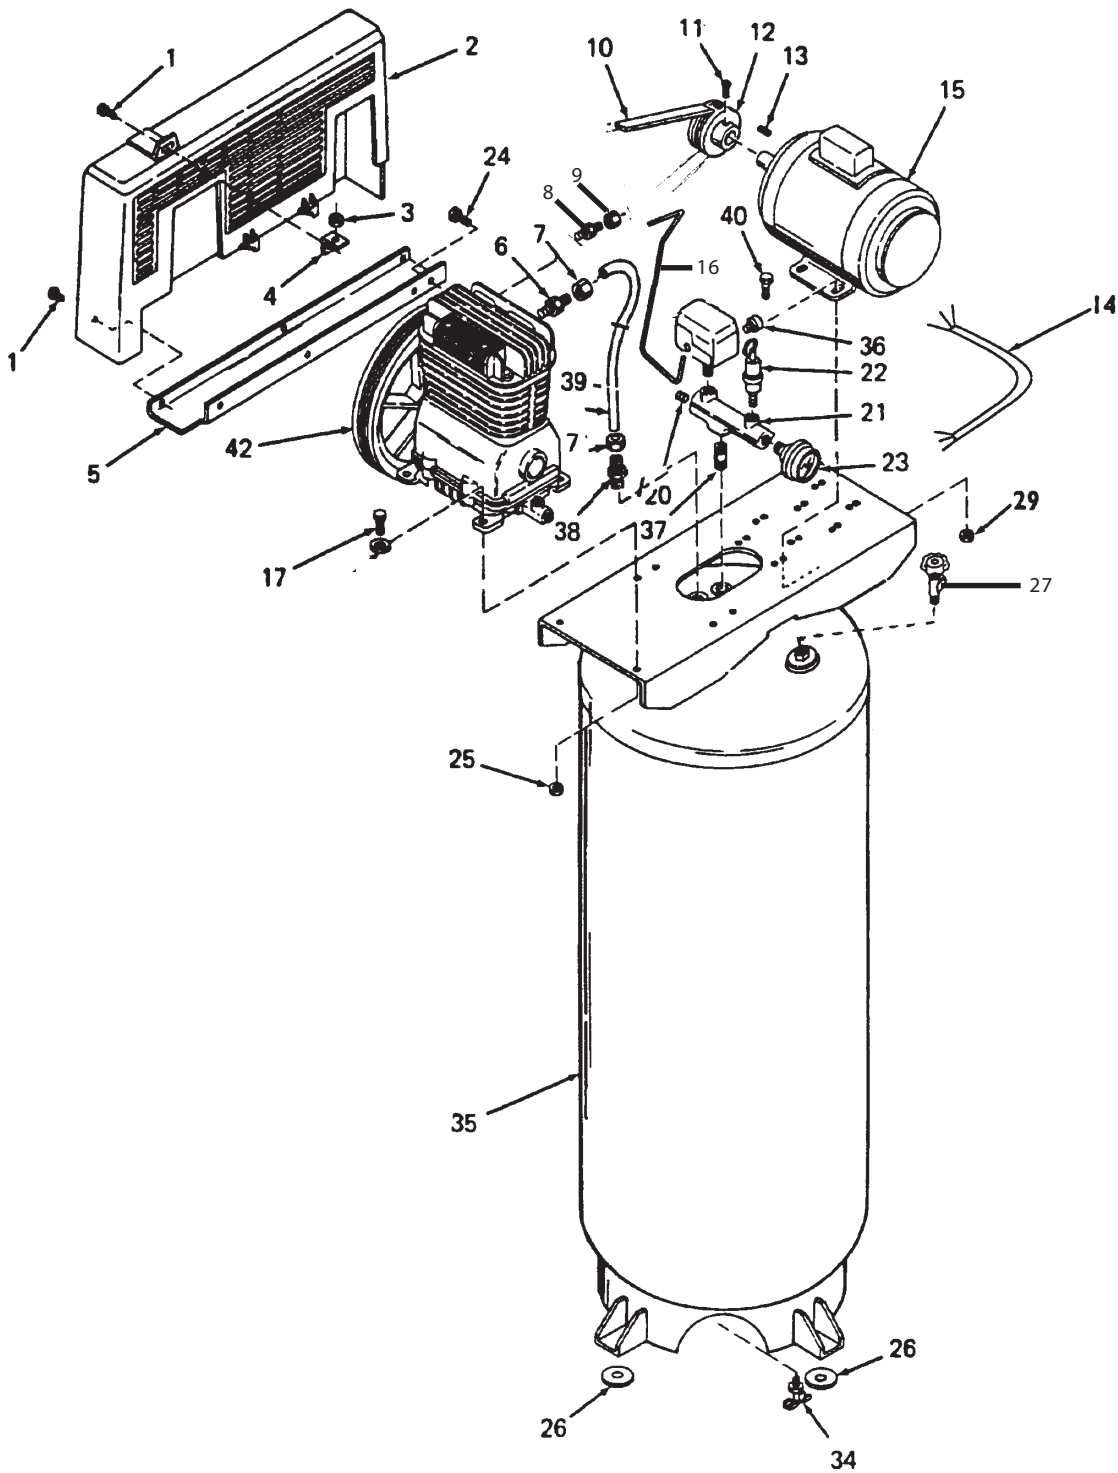

# IR5E60VAD

# 5E60VAD

## C5E60VAD (cont'd)

**KEY**

<u>NO.</u>	<u>PART NUMBER</u>	<u>DESCRIPTION</u>
1	SSF-953-ZN	Self Tapping Screw (4 used)
2	CAC-22-2	Belt guard
3	SSF-8113-ZN	Lock nut
4	CAC-2-1	Bracket
5	CAC-362-1	Belt guard closure
6	SSP-9401	Connector
7	SSP-7812	Nut-sleeve assembly (2 used)
8	SS-8553	Connector
9	SSP-7811	Nut-sleeve assembly
10	C-BT-224	Poly-V belt
11	SS-391	Set screw
12	C-PU-2868	Motor pulley
13	SUDL-65	Key 3/16" x 3/16" x 1 1/4"
14	CAC-4205	Cord Assembly
15	MO-3022-1	Motor
16	DAC-52	Pressure release tube
17	SSF-928	Cap screw 5/16"-18-1" (4 used)
19	Z-CAC-4221-3	Pressure switch
20	SS-3222-CD	Pipe plug
21	CAC-95	Manifold
22	TIA-4150	Safety valve
23	GA-370	Gauge
24	SSF-985-ZN	Screw (3 used)
25	SSF-8150	Nut 5/16"-18 (8 used)
26	CAC-1003	Isolator Washer (4 used)
27	SSV-6	Globe valve
29	SSF-8150	Hex Nut
34	SS-2707	Drain valve
35	*	Tank
36	SSW-7367	Strain Relief
37	SS-2110	Nipple
38	CAC-437-2	Check valve
39	CAC-357-1	Outlet tube
40	SSF-3152	Cap screw 5/16"-18 x 3/4" (4 used)
42	CAC-4029	Compressor pump assembly (Includes key no. 43 and 47 thru 78, inclusive) (Replacement pump is AC-0171- See Pumps Tab)