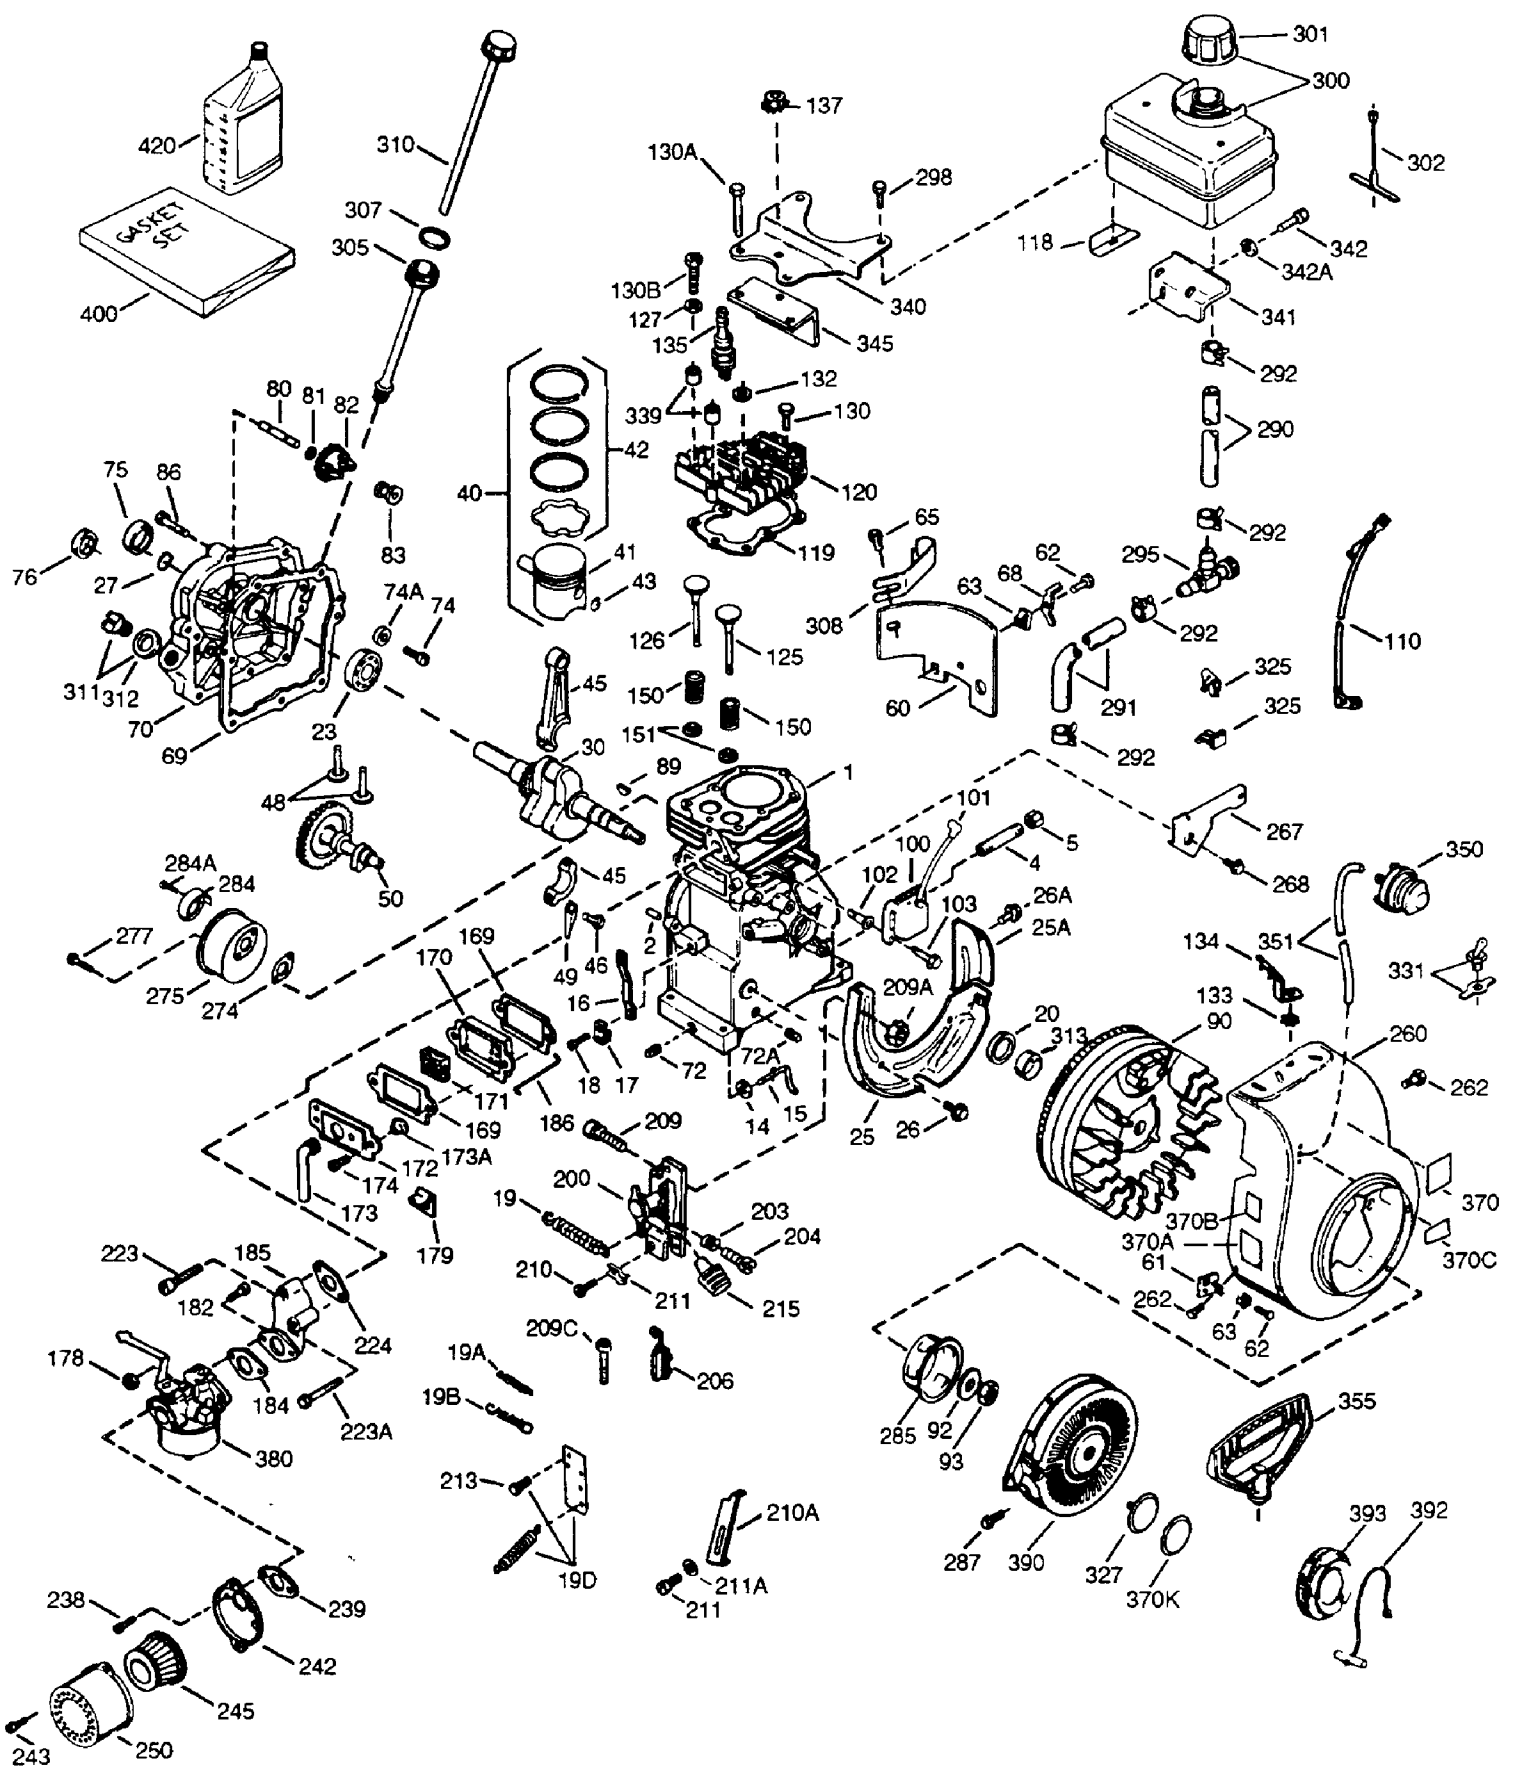

ILLUSTRATION SHOWS TYPICAL PARTS ONLY. ORDER BY PART NUMBER. PARTS NOT LISTED ARE SUPPLIED BY OEM.

VIEW 1 OF 2

Ref #	Part Number	Qty	Description
1	36560	1	Cylinder (Incl. 2,20,72 & 125)
2	26727	2	Dowel Pin
14	28277	1	Washer
15	31334	1	Governor Rod
16	31336	1	Governor Lever
17	31335	1	Governor Lever Clamp
18	650548	1	Screw, 8-32 x 5/16"
19	34593	1	Extension Spring
20	32600	1	Oil Seal
25	36552	1	Blower Housing Baffle (Incl. 262)
25A	35883	1	Baffle Extension
26	650802	2	Screw, 1/4-20 x 5/8"
26A	650926	1	Screw, 8-32 x 21/64"
30	36827	1	Crankshaft
40	34514	1	Piston, Pin & Ring Set (Std.)
40	34515	1	Piston, Pin & Ring Set (.010" OS)
40	34516	1	Piston, Pin & Ring Set (.020" OS)
41	32538B	1	Piston & Pin Ass'y. (Std.) (Incl. 43)
41	32548B	1	Piston & Pin Ass'y. (.010" OS) (Incl. 43)
41	32549B	1	Piston & Pin Ass'y. (.020" OS) (Incl. 43)
42	28986	1	Ring Set (Std.)
42	28987	1	Ring Set (.010" OS)
42	28988	1	Ring Set (.020" OS)
43	20381	2	Piston Pin Retaining Ring
45	30963B	1	Connecting Rod Ass'y. (Incl. 46 & 49)
46	32610A	2	Connecting Rod Bolt
48	27241	2	Valve Lifter
49	28594	1	Oil Dipper
50	33149A	1	Camshaft (BCR)
60	29745	1	Blower Housing Extension
65	650128	1	Screw, 10-24 x 1/2"
69	27677A	1	* Cylinder Cover Gasket
70	32700B	1	Cylinder Cover (Incl. 75 thru 83 & 31 1)
72	27642	2	Oil Drain Plug
75	27897	1	Oil Seal
80	30574A	1	Governor Shaft
81	30590A	1	Washer
82	30591	1	Governor Gear Ass'y. (Incl. 81)
83	30588A	1	Governor Spool
86	650488	7	Screw, 1/4-20 x 1-1/4"
89	610961	1	Flywheel Key
90	611195	1	Flywheel
92	650815	1	Belleville Washer
93	650816	1	Flywheel Nut
100	34443A	1	Solid State Ignition
101	610118	1	Spark Plug Cover
102	650872	2	Solid State Mounting Stud
103	651007	2	Screw, Torx T-15, 10-24 x 15/16"
110	35182	1	Ground Wire
119	36437	1	* Cylinder Head Gasket
120	36438	1	Cylinder Head (Incl. 130)
125	36471	1	Exhaust Valve (Std.) (Incl. 151)
125	36472	1	Exhaust Valve (1/32" OS) (Incl. 151)
126	29314B	1	Intake Valve (Std.) (Incl. 151)
126	29315C	1	Intake Valve (1/32" OS) (Incl. 151)