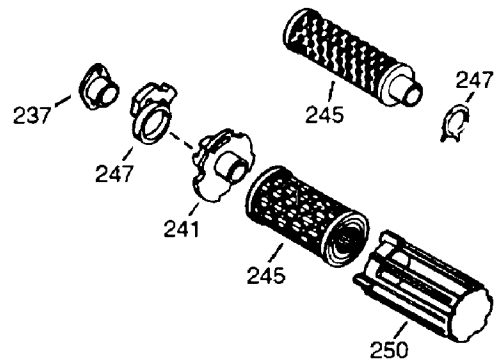

ILLUSTRATION SHOWS TYPICAL PARTS ONLY. ORDER BY PART NUMBER. PARTS NOT LISTED ARE SUPPLIED BY OEM.

VIEW 2 OF 2