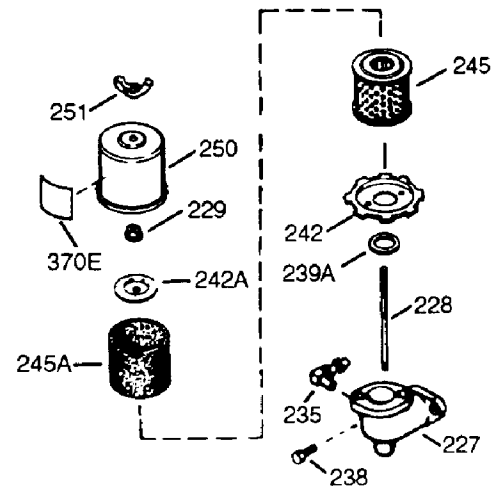

ILLUSTRATION SHOWS TYPICAL PARTS ONLY. ORDER BY PART NUMBER. PARTS NOT LISTED ARE SUPPLIED BY OEM.

VIEW 2 OF 2