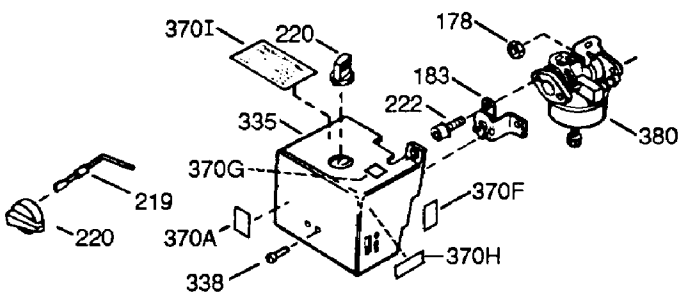

ILLUSTRATION SHOWS TYPICAL PARTS ONLY. ORDER BY PART NUMBER. PARTS NOT LISTED ARE SUPPLIED BY OEM.

VIEW 2 OF 2