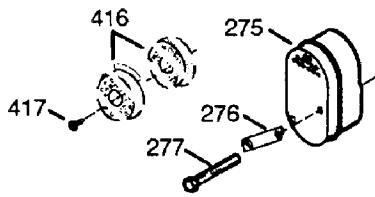

ILLUSTRATION SHOWS TYPICAL PARTS ONLY. ORDER BY PART NUMBER. PARTS NOT LISTED ARE SUPPLIED BY OEM.

VIEW 2 OF 2