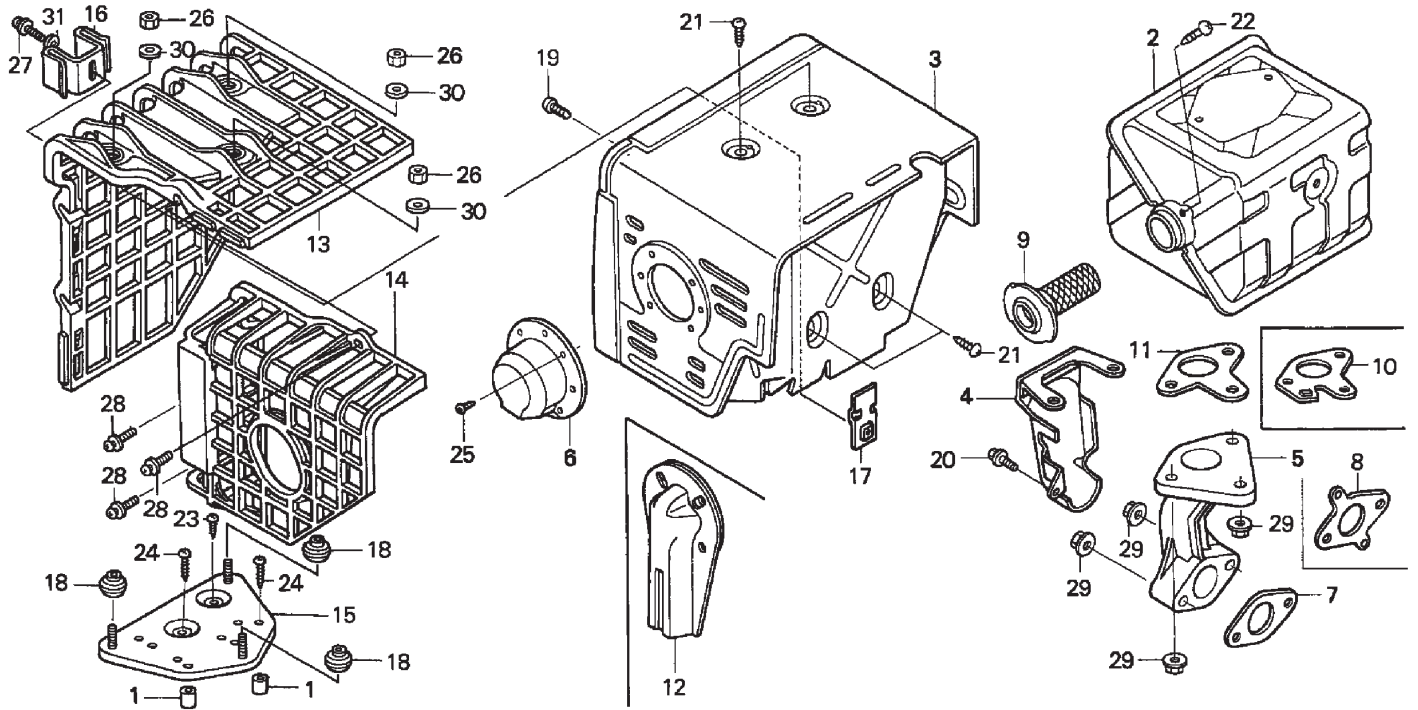

GX390K1 QAA2

MUFFLER

Ref #	Part Number	Qty	Description
2	18310-ZE2-W61	1	SEE PART DETAILS - PRI; MUFFLER (100DB) (Honda Code 6145353).
3	18320-ZE2-W61	1	SEE PART DETAILS - PRI; PROTECTOR, MUFFLER (Honda Code 4684098).
4	18323-ZE3-W40	1	PROTECTOR, EX. PIPE (Honda Code 3713286).
5	18330-ZE2-W00	1	PIPE, EX. (Honda Code 3678794).
8	18333-ZF6-W01	1	GASKET, EX. PIPE (Honda Code 6145361).
11	18381-ZE2-800	1	SEE PART DETAILS - PRI; GASKET, MUFFLER (Honda Code 3678810).
19	90006-ZE2-000	1	SCREW, TAPPING (6X10) (Honda Code 4335436).
20	90013-883-000	1	SEE PART DETAILS - PRI; BOLT, FLANGE (6X12) (CT200) (Honda Code 0636845).
21	90050-ZE1-000	4	SCREW, TAPPING (5X8) (Honda Code 1431105).
29	94050-08000	5	SEE PART DETAILS - PRI; NUT, FLANGE (8MM) (Honda Code 0481143).