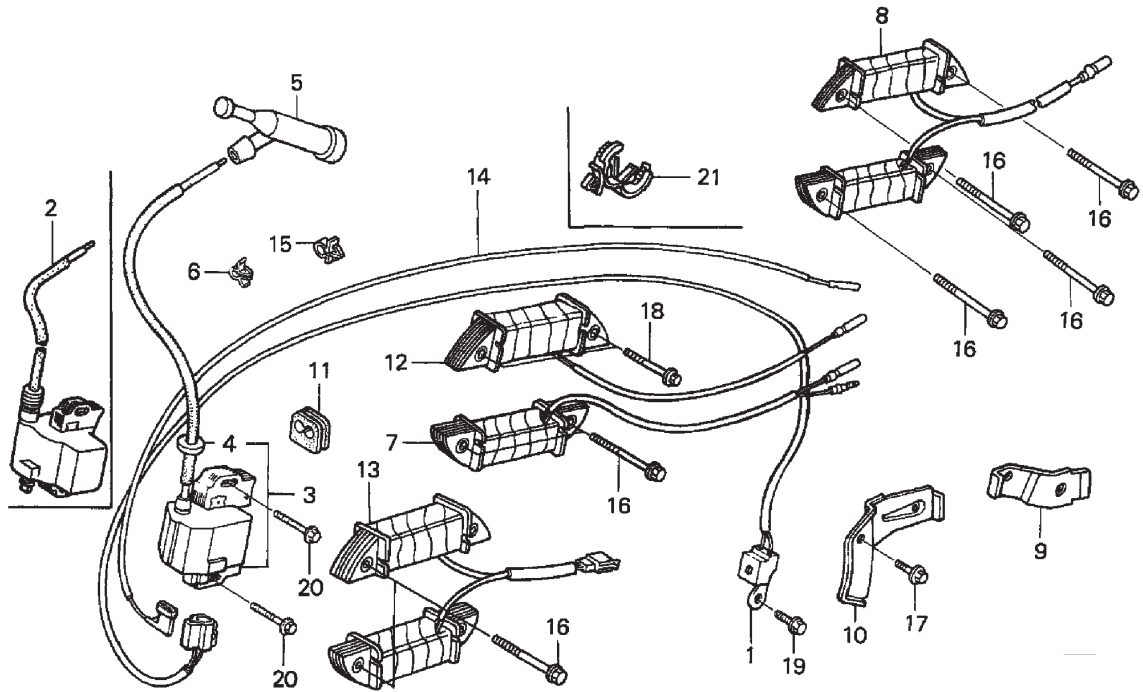

GX390K1 QAA2

IGNITION COIL (1)

Ref #	Part Number	Qty	Description
2	30500-ZF6-W02	1	SEE PART DETAILS - PRI; COIL ASSY., IGNITION (Honda Code 7032428).
5	30700-ZE1-013	1	SEE PART DETAILS - PRI; CAP ASSY., NOISE SUPPRESSOR (Honda Code 3526837).
11	31512-ZE2-000	1	GROMMET, WIRE (Honda Code 2026557).
14	36101-ZE2-701	1	WIRE, STOP SWITCH (430MM) (Honda Code 3713435).
20	90015-883-000	2	BOLT, FLANGE (6X28) (Honda Code 0636852).
21	90684-ZA0-601	1	SEE PART DETAILS - PRI; CLIP, WIRE HARNESS (Honda Code 2539138).