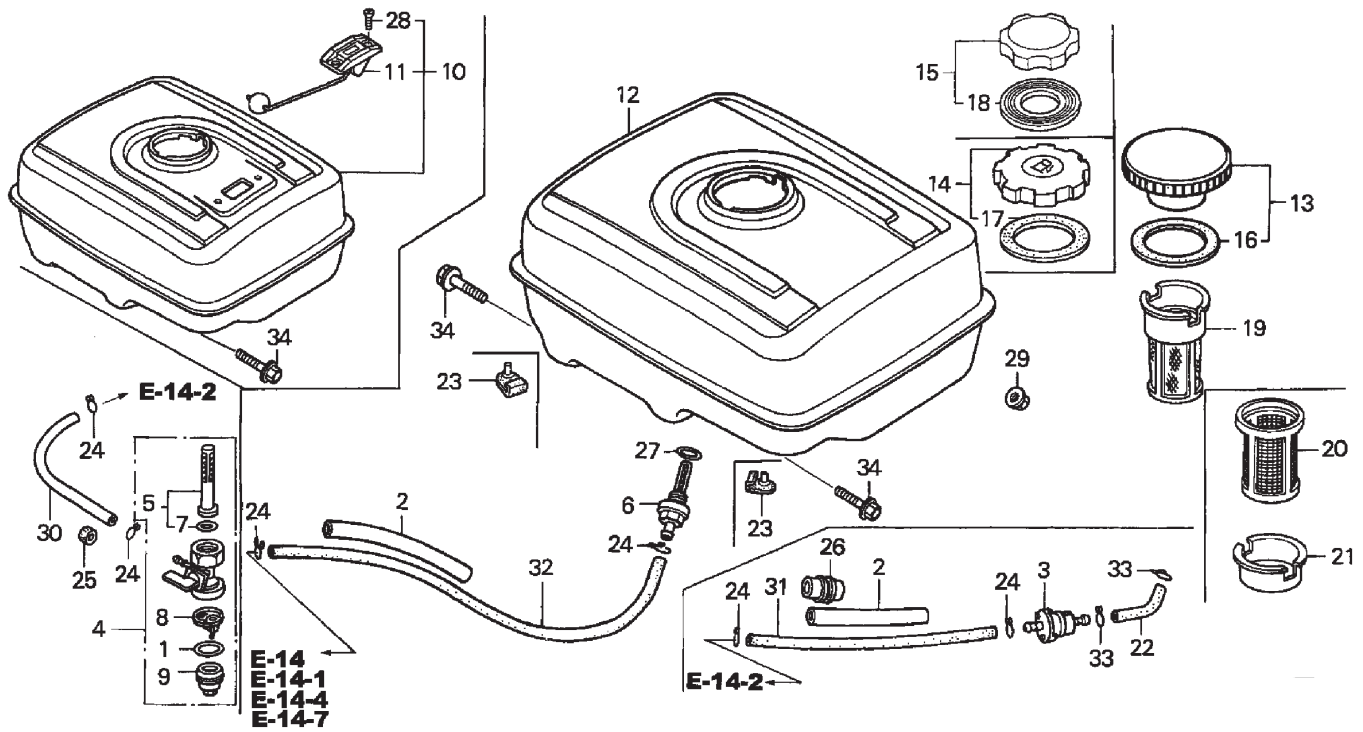

GX390K1 QAA2

FUEL TANK

Ref #	Part Number	Qty	Description
2	16854-ZH8-000	1	SEE PART DETAILS - PRI; RUBBER, SUPPORTER (107MM) (Honda Code 3683646).
6	16955-ZE1-000	1	JOINT, FUEL TANK (Honda Code 1427459).
12	17510-ZE3-010ZA	1	SEE PART DETAILS - PRI; TANK, FUEL *NH31* (MCKINLEY WHITE) (Honda Code 3713278).
12	17510-ZE3-010ZB	1	TANK, FUEL *NH1* (BLACK) (Honda Code 4475372).
14	17620-ZH7-023	1	SEE PART DETAILS - PRI; CAP, FUEL FILLER Use up to Engine SN 3605677. (Honda Code 5344817).
15	17620-Z0T-814	1	CAP, FUEL FILLER Use from Engine SN 3605678. (Honda Code 7444433).
17	17631-ZH7-003	1	GASKET, FUEL FILLER CAP Use up to Engine SN 3605677. (Honda Code 4608725).
18	17631-Z0T-812	1	GASKET, FUEL FILLER CAP Use from Engine SN 3605678. (Honda Code 7444441).
19	17672-ZE2-W01	1	SEE PART DETAILS - PRI; FILTER, FUEL (Honda Code 4270864).
24	95002-02080	2	CLIP, TUBE (B8) (Honda Code 0250647).
27	91353-671-003	1	SEE PART DETAILS - PRI; O-RING (13.5X1.5) (ARAI) (Honda Code 0949883).
29	94050-08000	2	SEE PART DETAILS - PRI; NUT, FLANGE (8MM) (Honda Code 0481143).
32	95001-45003-60M	1	BULK HOSE, FUEL (4.5X3000) (4.5X235) (Honda Code 5137104).
34	95701-08025-00	2	SEE PART DETAILS - PRI; BOLT, FLANGE (8X25) (Honda Code 2545325).