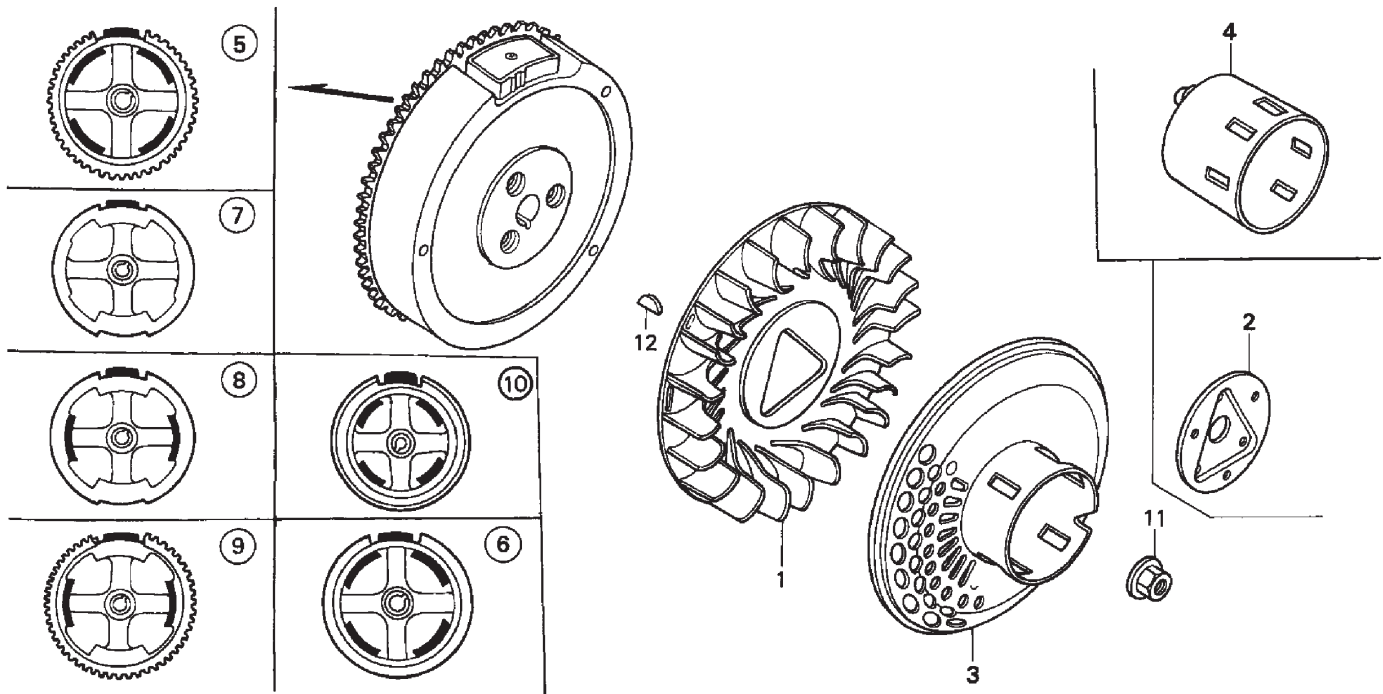

GX390K1 QAA2

FLYWHEEL

Ref #	Part Number	Qty	Description
1	19511-ZE3-000	1	FAN, COOLING (Honda Code 2108108).
** 3	28450-ZE3-W11	1	PULLEY, STARTER (SCREEN GRID) (Honda Code 3713336)
** 4	28451-ZE3-W01	1	PULLEY, STARTER (Honda Code 3735511)
7	31100-ZE3-701	1	SEE PART DETAILS-PRI; FLYWHEEL
11	90201-ZE3-V00	1	NUT, SPECIAL (Honda Code 5032727)
12	90741-ZE2-000	1	KEY, SPECIAL WOODRUFF (Honda Code 2027159)

** Please check to see which style
pulley your engine uses.