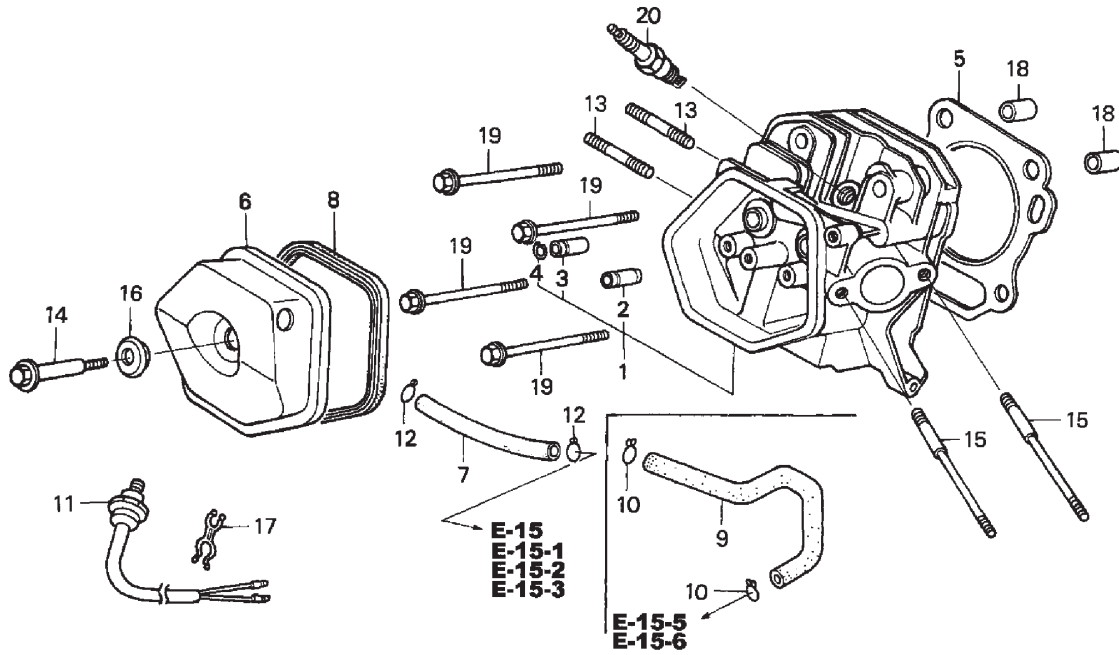

GX390K1 QAA2

CYLINDER HEAD

Ref #	Part Number	Qty	Description
1	12200-ZF6-W01	1	SEE PART DETAILS - PRI; CYLINDER HEAD (Honda Code 6589345).
2	12204-ZE2-306	1	SEE PART DETAILS - PRI; GUIDE, VALVE (OS) (Optional). (Honda Code 4179164).
3	12205-ZE2-305	1	SEE PART DETAILS - PRI; GUIDE, EX. VALVE (OS) (Optional). (Honda Code 2089563).
4	12216-ZE2-300	1	CLIP, VALVE GUIDE (Honda Code 2089597).
5	12251-ZF6-W00	1	SEE PART DETAILS - PRI; GASKET, CYLINDER HEAD (Honda Code 3713005).
6	12310-ZE2-020	1	COVER, HEAD (Honda Code 4300885).
7	12315-ZE3-840	1	BREATHER TUBE (Honda Code 2660413)
8	12391-ZE2-020	1	SEE PART DETAILS - PRI; GASKET, CYLINDER HEAD COVER (Honda Code 4300893).
13	92900-08032-0E	2	SEE PART DETAILS - PRI; BOLT 2, STUD (8X32) (Honda Code 2663433).
14	90014-ZE2-000	1	BOLT, HEAD COVER (Honda Code 2027035).
15	90042-ZE8-000	2	BOLT, STUD (8X131.5) (Honda Code 2106656).
16	90441-ZE2-010	1	SEE PART DETAILS - PRI; WASHER, HEAD COVER (Honda Code 2293918).
18	94301-12200	2	SEE PART DETAILS - PRI; PIN A, DOWEL (12X20) (Honda Code 0165324).
19	95701-10080-00	4	SEE PART DETAILS - PRI; BOLT, FLANGE (10X80) (Honda Code 2545341).
20	98079-55846	1	SEE PART DETAILS - PRI; SPARK PLUG (BPR5ES) (NGK) (Optional). (Honda Code 1672443).
20	98079-55855	1	SEE PART DETAILS - PRI; SPARK PLUG (W16EPR-U) (DENSO) (Optional). (Honda Code 1672450).
20	98079-56846	1	SEE PART DETAILS - PRI; SPARK PLUG (BPR6ES) (NGK) (Honda Code 1441112).
20	98079-56855	1	SPARK PLUG (W20EPR-U) (DENSO) (Honda Code 1441120).