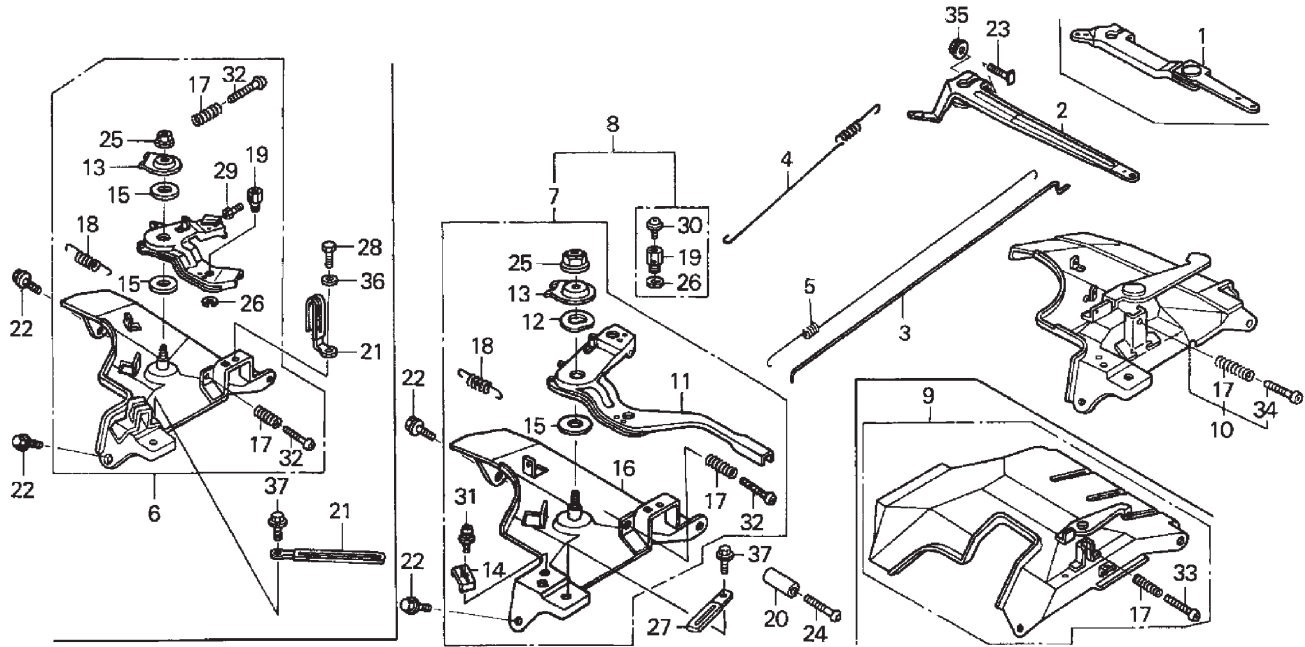

GX390K1 QAA2

CONTROL

Ref #	Part Number	Qty	Description
2	16551-ZE3-000	1	ARM, GOVERNOR (Honda Code 2107928).
3	16555-ZE3-000	1	ROD, GOVERNOR (Honda Code 2107936).
4	16561-ZE3-000	1	SPRING, GOVERNOR (Honda Code 2107944).
5	16562-ZE3-000	1	SPRING, THROTTLE RETURN (Honda Code 2107951).
7	16570-ZE3-W20	1	SEE PART DETAILS - PRI; CONTROL ASSY. (REMOTE) (Honda Code 3713211).
11	16571-ZE3-W00	1	SEE PART DETAILS - PRI; LEVER, CONTROL (Honda Code 3713229).
12	16574-ZE1-000	1	SPRING, LEVER (Honda Code 1427384).
13	16575-ZE2-W00	1	WASHER, CONTROL LEVER (Honda Code 3678679).
14	16576-891-000	1	HOLDER, CABLE (Honda Code 0800466).
15	16578-ZE1-000	1	SPACER, CONTROL LEVER (Honda Code 1427400).
16	16581-ZE3-W00	1	SEE PART DETAILS - PRI; BASE, CONTROL (Honda Code 3713237).
17	16584-883-300	1	SPRING, CONTROL ADJUSTING (Honda Code 0636431).
18	16592-883-310	1	SEE PART DETAILS - PRI; SPRING, CABLE RETURN (Honda Code 0743203).
22	90013-883-000	2	SEE PART DETAILS - PRI; BOLT, FLANGE (6X12) (CT200) (Honda Code 0636845).
23	90015-ZE5-010	1	SEE PART DETAILS - PRI; BOLT, GOVERNOR ARM (Honda Code 2418671).
25	90114-SA0-000	1	NUT, SELF-LOCK (6MM) (Honda Code 1410182).
31	93500-05016-0A	1	SEE PART DETAILS - PRI; SCREW, PAN (5X16) (Honda Code 0145557).
32	93500-05032-0A	1	SEE PART DETAILS - PRI; SCREW, PAN (5X32) (Honda Code 0219923).
35	94050-06000	1	SEE PART DETAILS - PRI; NUT, FLANGE (6MM) (Honda Code 0471623).