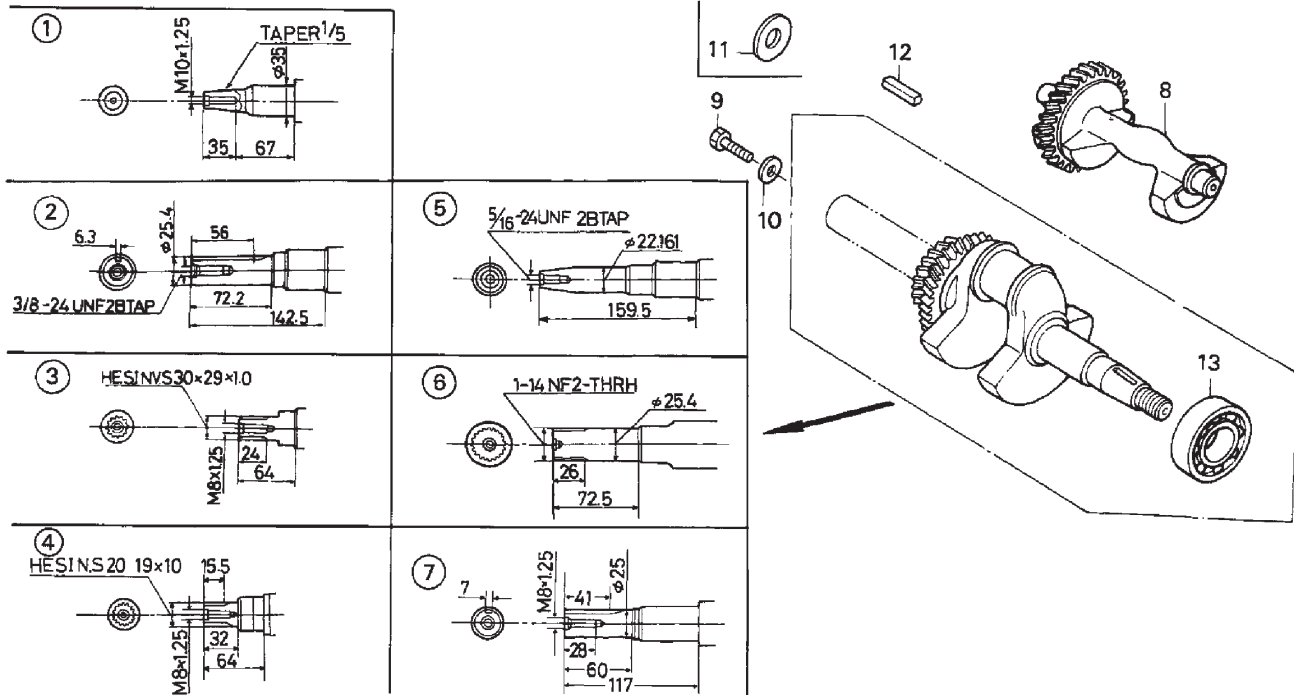

GX390K1 QAA2

CRANKSHAFT

Ref #	Part Number	Qty	Description
2	13310-ZF6-W10	1	CRANKSHAFT (Q-TYPE) (Honda Code 3713054).
8	13351-ZE3-010	1	WEIGHT, BALANCER (Honda Code 3713070).
12	90745-ZE2-600	1	KEY (6.3X6.3X43) (Honda Code 2027167).
13	91001-ZF6-003	1	BEARING, RADIAL BALL (6207S) (Honda Code 3505187).