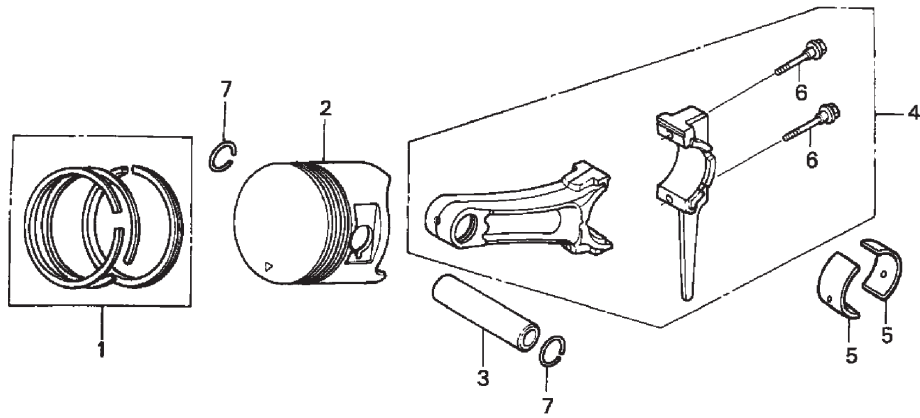

GX390K1 QAA2

PISTON

Ref #	Part Number	Qty	Description
1	13010-ZF6-003	1	SEE PART DETAILS - PRI; RING SET, PISTON (STD) (Honda Code 3134343).
1	13011-ZF6-003	1	SEE PART DETAILS - PRI; RING SET, PISTON (OS 0.25) (Optional). (Honda Code 3134368).
1	13012-ZF6-003	1	SEE PART DETAILS - PRI; RING SET, PISTON (OS 0.50) (Optional). (Honda Code 3134384).
1	13012-ZF6-005	1	RING SET, PISTON (OS 0.50) (Optional). (Honda Code 3134392).
1	13013-ZF6-003	1	SEE PART DETAILS - PRI; RING SET, PISTON (0.75) (NIPPON) (Optional). (Honda Code 3750759).
2	13101-ZF6-W00	1	PISTON (STD) (Honda Code 3713013).
2	13102-ZF6-W00	1	PISTON (OS 0.25) (Optional). (Honda Code 3713021).
2	13103-ZF6-W00	1	PISTON (OS 0.50) (Optional). (Honda Code 3713039).
2	13104-ZF6-W00	1	PISTON (0.75) (Optional). (Honda Code 3755204).
3	13111-ZF6-W00	1	PIN, PISTON (Honda Code 3713047).
4	13200-ZE3-020	1	SEE PART DETAILS - PRI; ROD ASSY., CONNECTING (STD) (Honda Code 6858294).
4	13200-ZE3-315	1	SEE PART DETAILS - PRI; ROD ASSY., CONNECTING (US 0.25) (Optional). (Honda Code 2871218).
6	90001-ZE8-000	2	BOLT, CONNECTING ROD (Honda Code 2160489).
7	90601-ZE3-000	2	CLIP, PISTON PIN (20MM) (Honda Code 2108579).