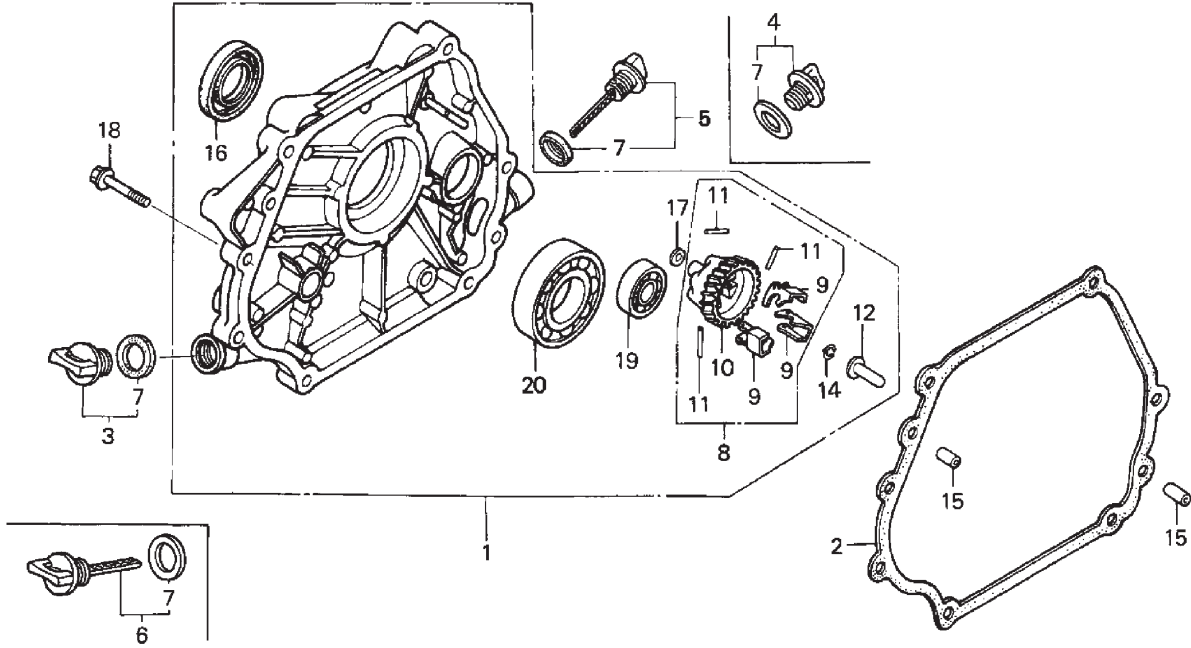

GX390K1 QAA2

CRANKCASE COVER

Ref #	Part Number	Qty	Description
1	11300-ZE3-604	1	SEE PART DETAILS - PRI; COVER ASSY., CRANKCASE (Honda Code 7154677).
2	11381-ZE3-801	1	SEE PART DETAILS - PRI; GASKET, CASE COVER (Honda Code 6436869).
3	15600-ZG4-003	1	CAP ASSY., OIL FILLER (Honda Code 4497921).
4	15600-ZG4-003	1	CAP ASSY., OIL FILLER (Honda Code 4497921).
5	15600-735-003	1	SEE PART DETAILS - PRI; CAP ASSY., OIL FILLER (Honda Code 4523106).
6	15600-735-003	1	SEE PART DETAILS - PRI; CAP ASSY., OIL FILLER (Honda Code 4523106).
7	15625-ZE1-003	2	GASKET, OIL FILLER CAP (Honda Code 4497947).
8	16510-ZE3-000	1	GOVERNOR ASSY. (Honda Code 3713187).
9	16511-ZE8-000	3	WEIGHT, GOVERNOR (Honda Code 2090090).
10	16512-ZE3-000	1	HOLDER, GOVERNOR WEIGHT (Honda Code 3713195).
11	16513-ZE2-000	3	PIN, GOVERNOR WEIGHT (Honda Code 2025971).
12	16531-Z0A-000	1	SEE PART DETAILS - PRI; SLIDER, GOVERNOR (Honda Code 6605117).
14	90602-ZE1-000	1	SEE PART DETAILS - PRI; CLIP, GOVERNOR HOLDER (Honda Code 2456697).
15	90701-HC4-000	2	PIN, DOWEL (8X12) (Honda Code 2978443).
16	91201-ZE3-004	1	OIL SEAL (35X52X8) (Honda Code 2108595).
17	94101-06800	1	SEE PART DETAILS - PRI; WASHER, PLAIN (6MM) (Honda Code 0345900).
18	95701-08040-00	7	SEE PART DETAILS - PRI; BOLT, FLANGE (8X40) (Honda Code 2298404).
19	96100-62020-00	1	SEE PART DETAILS - PRI; BEARING, RADIAL BALL (6202) (Honda Code 0708941).
20	96100-62070-00	1	BEARING, RADIAL BALL (6207) (Honda Code 0997320).