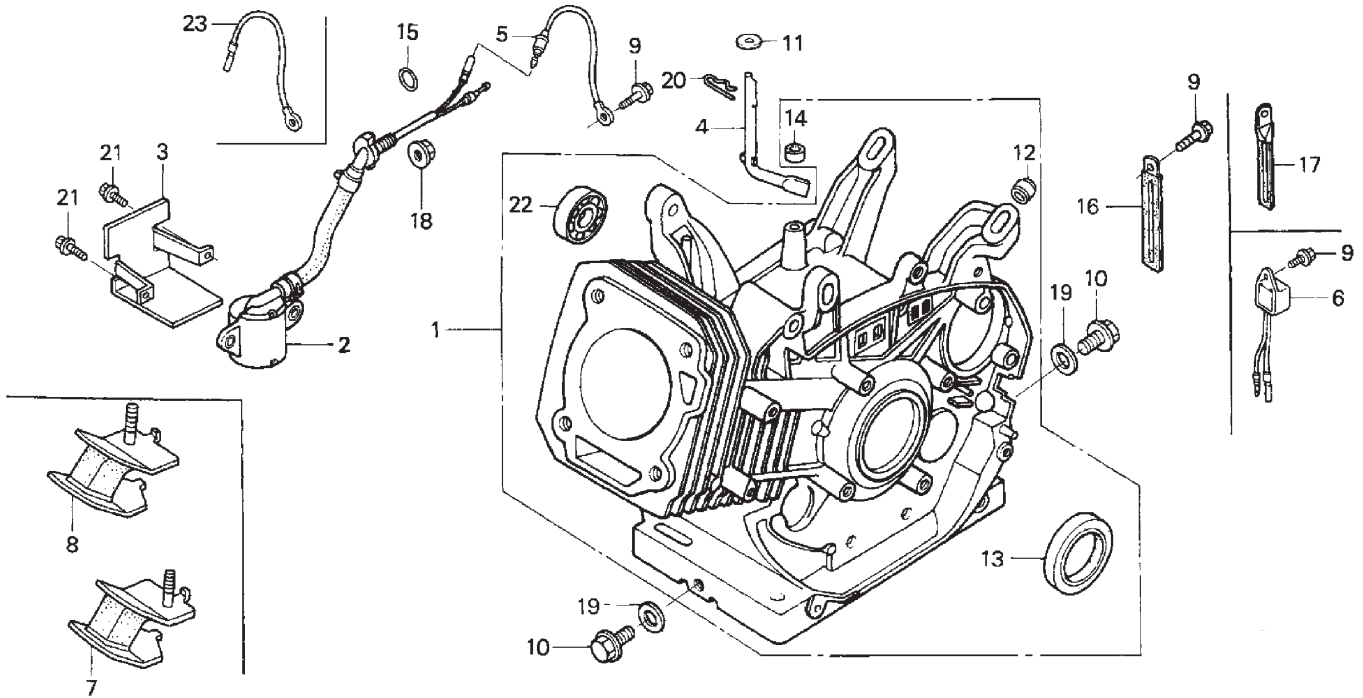

GX390K1 QAA2

CRANKSHAFT

Ref #	Part Number	Qty	Description
2	13310-ZF6-W10	1	CRANKSHAFT (Q-TYPE) (Honda Code 3713054).
8	13351-ZE3-010	1	WEIGHT, BALANCER (Honda Code 3713070).
12	90745-ZE2-600	1	KEY (6.3X6.3X43) (Honda Code 2027167).
13	91001-ZF6-003	1	BEARING, RADIAL BALL (6207S) (Honda Code 3505187).

GX390K1 QAA2

CYLINDER BARREL

Ref #	Part Number	Qty	Description
1	12000-ZF6-W14	1	CYLINDER ASSY. (ALERT) (Honda Code 7098395).
2	15510-ZE2-043	1	SEE PART DETAILS - PRI; SWITCH ASSY., OIL LEVEL (Honda Code 5792361).
4	16541-ZE3-010	1	SEE PART DETAILS - PRI; SHAFT, GOVERNOR ARM (Honda Code 4717393).
6	34150-ZH7-003	1	ALERT UNIT, OIL (Honda Code 5858444).
9	90013-883-000	1	SEE PART DETAILS - PRI; BOLT, FLANGE (6X12) (CT200) (Honda Code 0636845).
10	90131-896-650	2	SEE PART DETAILS - PRI; BOLT, DRAIN PLUG (Honda Code 1986231).
11	90446-KE1-000	1	WASHER (8.2X17X0.8) (Honda Code 2027134).
13	91201-ZE3-004	1	OIL SEAL (35X52X8) (Honda Code 2108595).
14	91201-ZE9-003	1	SEE PART DETAILS - PRI; OIL SEAL (8X14X5) (Honda Code 2461713).
14	91203-952-771	1	SEE PART DETAILS - SUP; OIL SEAL (8X14X5) (Honda Code 0744326).
15	91353-671-003	1	SEE PART DETAILS - PRI; O-RING (13.5X1.5) (ARAI) (Honda Code 0949883).
18	94050-10000	1	SEE PART DETAILS - PRI; NUT, FLANGE (10MM) (Honda Code 0483867).
19	94109-12000	2	SEE PART DETAILS - PRI; WASHER, DRAIN PLUG (12MM) (Honda Code 0171868).
20	94251-10000	1	PIN, LOCK (10MM) (Honda Code 0159269).
21	95701-06012-00	2	SEE PART DETAILS - PRI; BOLT, FLANGE (6X12) (Honda Code 2105799).
22	96100-62020-00	1	SEE PART DETAILS - PRI; BEARING, RADIAL BALL (6202) (Honda Code 0708941).