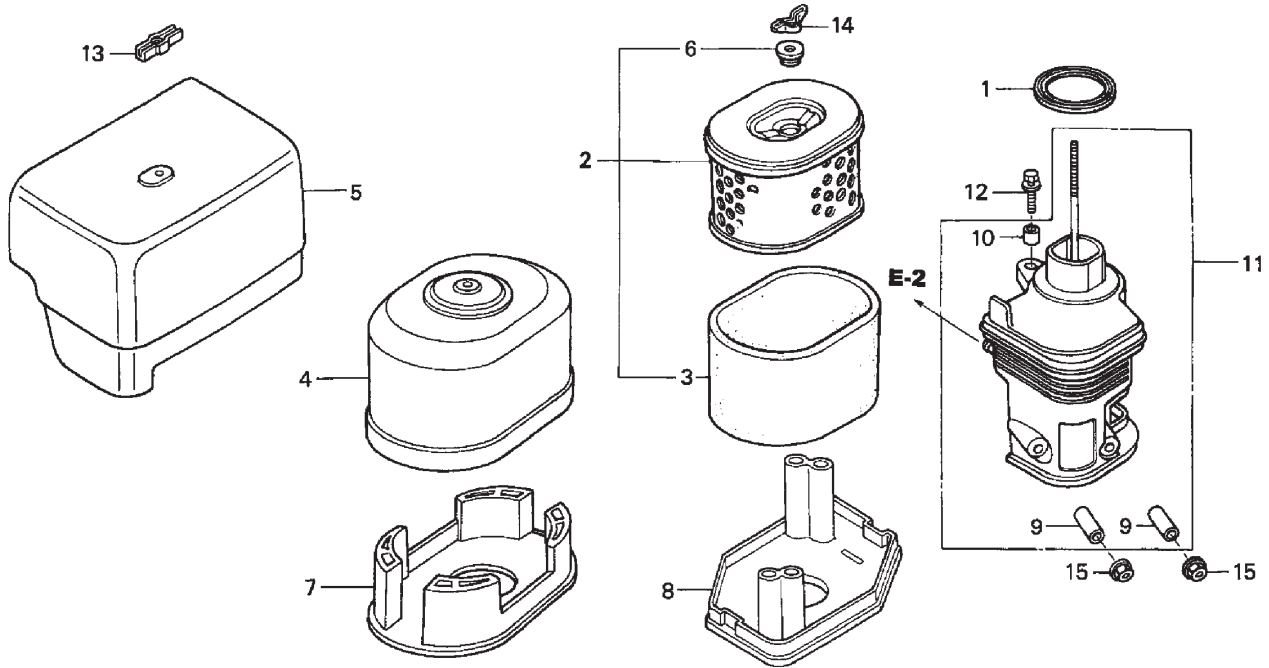

GX340K1 QAA2

AIR CLEANER

Ref #	Part Number	Qty	Description
1	16271-ZE2-010	1	SEE PART DETAILS - PRI; GASKET, ELBOW (Honda Code 7301195).
2	17210-ZE3-505	1	SEE PART DETAILS - PRI; ELEMENT, AIR CLEANER (Honda Code 5252697).
3	17218-ZE3-505	1	SEE PART DETAILS - PRI; FILTER (OUTER) (Honda Code 5281449).
5	17231-ZE3-W01	1	SEE PART DETAILS - PRI; COVER, AIR CLEANER (Honda Code 6722623).
6	17232-891-000	1	GROMMET, AIR CLEANER (Honda Code 0999763).
8	17235-ZH9-N00	1	NOSE, MUFFLER (Honda Code 3713252).
9	17238-ZE2-310	2	COLLAR, AIR CLEANER (Honda Code 2384105).
10	17239-ZE1-000	1	COLLAR B, AIR CLEANER (Honda Code 1427533).
11	17410-ZH9-N00	1	ELBOW, AIR CLEANER (Honda Code 3713260).
12	90009-ZE2-003	1	BOLT-WASHER (6X22) (Honda Code 6437297).
13	90203-ZA0-800	1	WINGNUT (6MM) (Honda Code 1742238).
14	90325-044-000	1	SEE PART DETAILS - PRI; WINGNUT, TOOL BOX SETTING (Honda Code 0127720).
15	94050-06000	2	SEE PART DETAILS - PRI; NUT, FLANGE (6MM) (Honda Code 0471623).