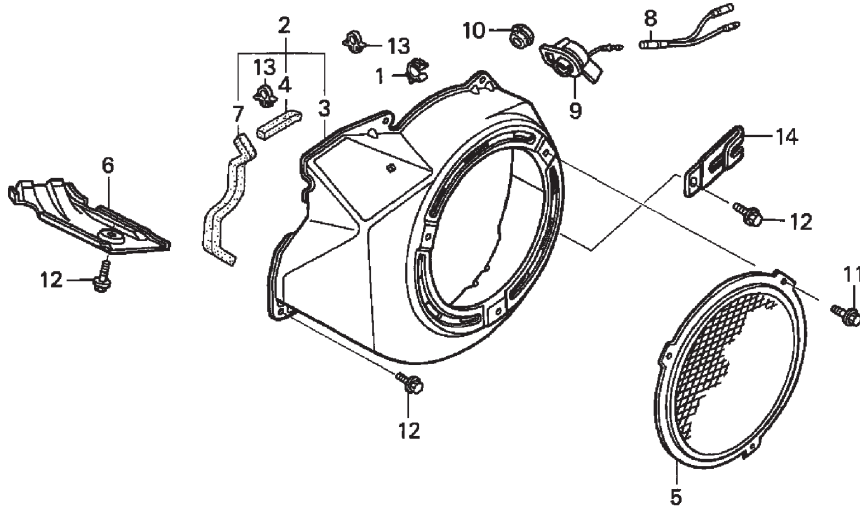

GX390K1 QAA2

FAN COVER

Ref #	Part Number	Qty	Description
1	16731-ZE2-003	1	CLIP, TUBE (Honda Code 2026094).
3	19610-ZE3-010ZA	1	SEE PART DETAILS - PRI; COVER, FAN *R8* (BRIGHT RED) (Honda Code 4230637).
3	19610-ZE3-010ZB	1	COVER, FAN *NH1* (BLACK) (Honda Code 4646055).
3	19610-ZE3-010ZL	1	COVER, FAN *R280* (POWER RED) (Honda Code 7329592).
6	19631-ZE3-W00	1	SHROUD (Honda Code 3713294).
9	36100-ZH7-003	1	SWITCH ASSY., ENGINE STOP (Honda Code 5266184).
11	90008-ZE2-003	3	BOLT, FLANGE (6X10) (Honda Code 6437289).
12	90013-883-000	6	SEE PART DETAILS - PRI; BOLT, FLANGE (6X12) (CT200) (Honda Code 0636845).