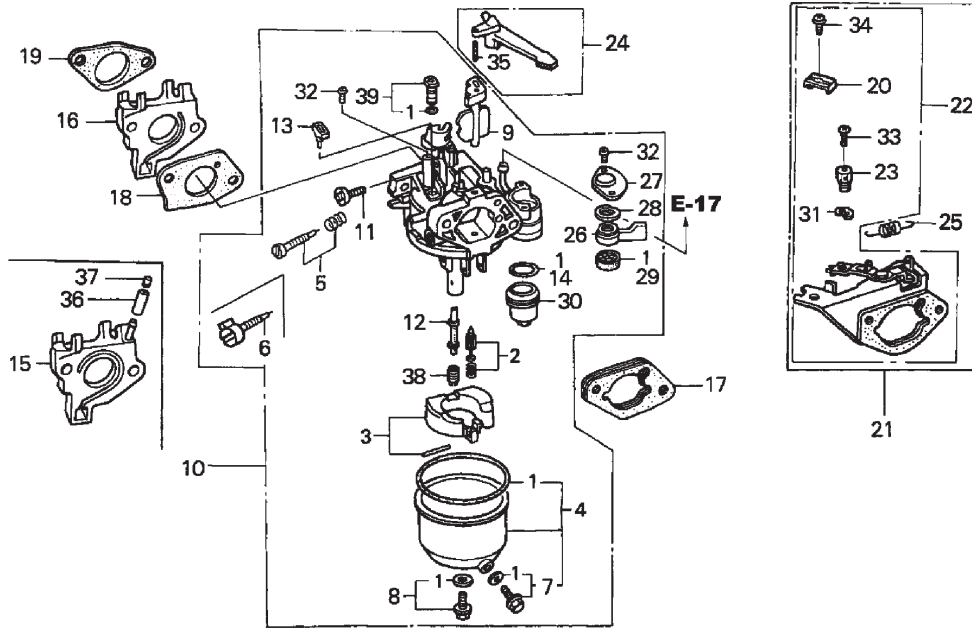

GX390K1 QAA2

CARBURETOR

Ref #	Part Number	Qty	Description
1	16010-ZE2-812	1	SEE PART DETAILS - PRI; GASKET SET (Honda Code 3511383).
2	16011-ZA0-931	1	VALVE SET, FLOAT (Honda Code 2059236).
3	16013-ZA0-931	1	FLOAT SET (Honda Code 2059244).
4	16015-ZE8-005	1	SEE PART DETAILS - PRI; CHAMBER SET, FLOAT (Honda Code 2089993).
6	16016-ZH7-W01	1	SEE PART DETAILS - PRI; SCREW SET (Honda Code 4219879).
7	16024-ZE1-811	1	SCREW SET, DRAIN (Honda Code 1672187).
8	16028-ZE0-005	1	SEE PART DETAILS - PRI; SCREW SET B (Honda Code 1441518).
9	16044-ZE3-W20	1	CHOKE SET (Honda Code 3713112).
10	16100-ZF6-V01	1	SEE PART DETAILS - PRI; CARBURETOR ASSY. (BE85B B) (Honda Code 5244827).
11	16124-ZE0-005	1	SCREW, THROTTLE STOP (Honda Code 1441559).
12	16166-ZF6-V00	1	NOZZLE, MAIN (Honda Code 4723219).
13	16172-ZE3-W10	1	COLLAR, SET (Honda Code 3738358).
14	16173-001-004	1	GASKET, FUEL STRAINER CUP (Honda Code 0005652).
16	16211-ZF6-000	1	INSULATOR, CARBURETOR (Honda Code 3501277).
17	16220-ZA0-702	1	SEE PART DETAILS - PRI; SPACER, CARBURETOR (Honda Code 2686533).
18	16221-ZF6-800	1	SEE PART DETAILS - PRI; GASKET, CARBURETOR (Honda Code 3713161).
19	16223-ZE3-W00	1	SEE PART DETAILS - PRI; GASKET, INSULATOR (Honda Code 3713179).
24	16610-ZE1-000	1	LEVER, CHOKE (STD) (Honda Code 1440114).
26	16953-ZE1-812	1	LEVER, VALVE (Honda Code 5140876).
27	16954-ZE1-812	1	SEE PART DETAILS - PRI; PLATE, LEVER SETTING (Honda Code 5148135).
28	16956-ZE1-811	1	SPRING, VALVE LEVER (Honda Code 1807809).
29	16957-ZE1-812	1	SEE PART DETAILS - PRI; GASKET, VALVE (Honda Code 3440708).
30	16967-ZE0-811	1	CUP, FUEL STRAINER (Honda Code 1441583).
32	93500-03006-0H	2	SEE PART DETAILS - PRI; SCREW, PAN (3X6) (Honda Code 0561654).
35	94305-20122	1	PIN, SPRING (2X12) (Honda Code 1441591).
38	99101-ZH8-0880	1	SEE PART DETAILS - PRI; JET, MAIN (#88) (Optional). (Honda Code 5945555).
38	99101-ZH8-0900	1	SEE PART DETAILS - PRI; JET, MAIN (#90) (Optional). (Honda Code 5947155).
38	99101-ZH8-0920	1	SEE PART DETAILS - PRI; JET, MAIN (#92) (Honda Code 5947163).
39	99204-ZA0-0450	1	JET SET, PILOT (#45) (Honda Code 2060465).