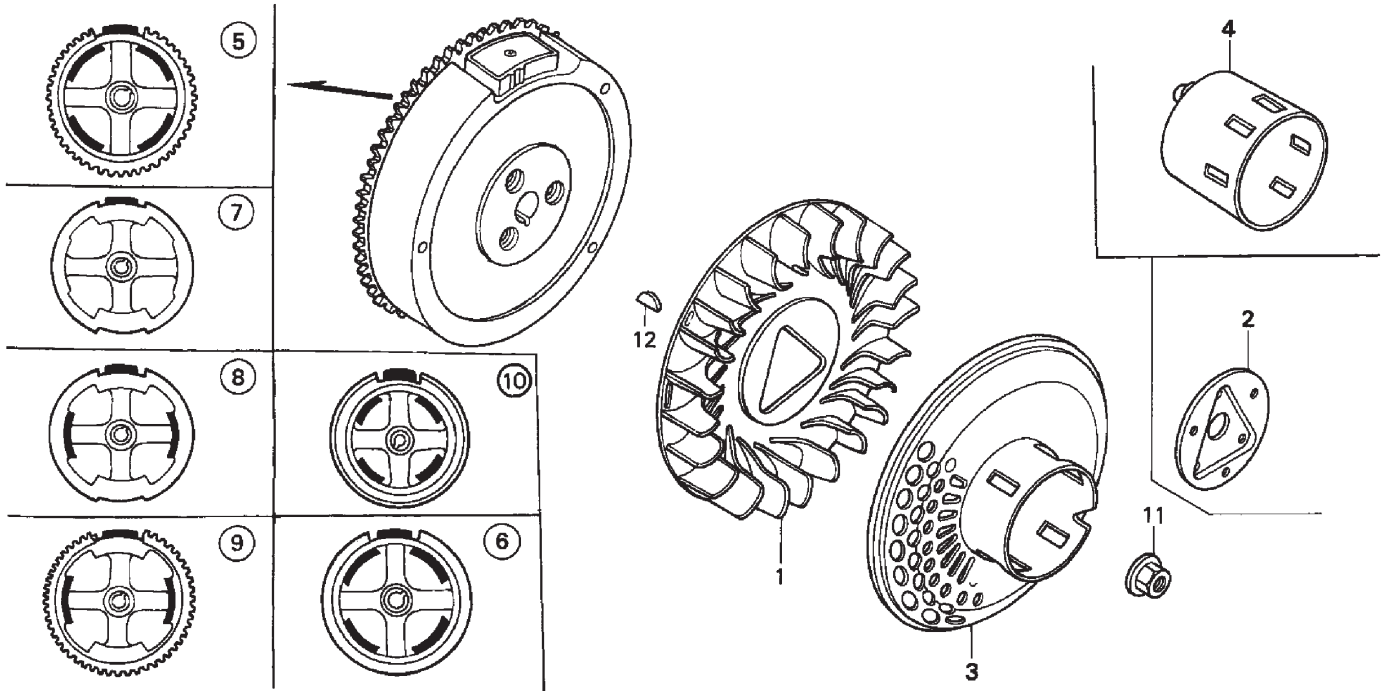

GX390K1 QAA2

FLYWHEEL

Ref #	Part Number	Qty	Description
1	19511-ZE3-000	1	FAN, COOLING (Honda Code 2108108).
** 3	28450-ZE3-W11	1	PULLEY, STARTER (SCREEN GRID) (Honda Code 3713336)
** 4	28451-ZE3-W01	1	PULLEY, STARTER (Honda Code 3735511)
7	31100-ZE3-701	1	SEE PART DETAILS-PRI; FLYWHEEL
11	90201-ZE3-V00	1	NUT, SPECIAL (Honda Code 5032727)
12	90741-ZE2-000	1	KEY, SPECIAL WOODRUFF (Honda Code 2027159)

** Please check to see which style
pulley your engine uses.