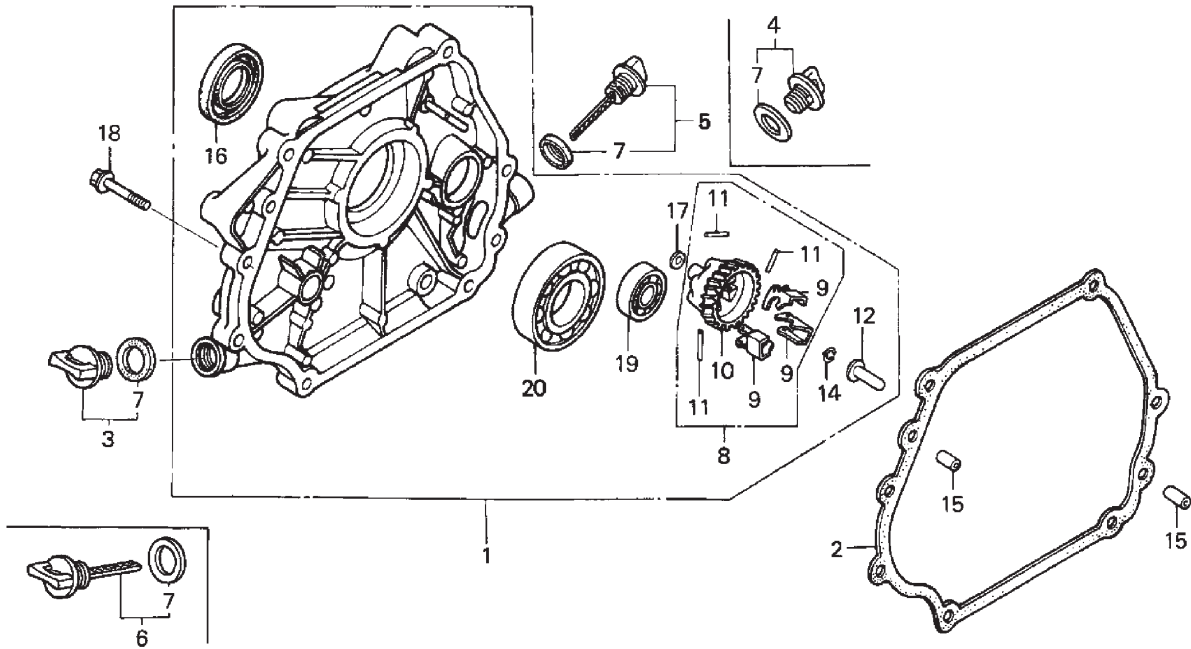

GX390K1 QAA2

CRANKCASE COVER

Ref #	Part Number	Qty	Description
1	11300-ZE3-604	1	SEE PART DETAILS - PRI; COVER ASSY., CRANKCASE (Honda Code 7154677).
2	11381-ZE3-801	1	SEE PART DETAILS - PRI; GASKET, CASE COVER (Honda Code 6436869).
3	15600-ZG4-003	1	CAP ASSY., OIL FILLER (Honda Code 4497921).
4	15600-ZG4-003	1	CAP ASSY., OIL FILLER (Honda Code 4497921).
5	15600-735-003	1	SEE PART DETAILS - PRI; CAP ASSY., OIL FILLER (Honda Code 4523106).
6	15600-735-003	1	SEE PART DETAILS - PRI; CAP ASSY., OIL FILLER (Honda Code 4523106).
7	15625-ZE1-003	2	GASKET, OIL FILLER CAP (Honda Code 4497947).
8	16510-ZE3-000	1	GOVERNOR ASSY. (Honda Code 3713187).
9	16511-ZE8-000	3	WEIGHT, GOVERNOR (Honda Code 2090090).
10	16512-ZE3-000	1	HOLDER, GOVERNOR WEIGHT (Honda Code 3713195).
11	16513-ZE2-000	3	PIN, GOVERNOR WEIGHT (Honda Code 2025971).
12	16531-Z0A-000	1	SEE PART DETAILS - PRI; SLIDER, GOVERNOR (Honda Code 6605117).
14	90602-ZE1-000	1	SEE PART DETAILS - PRI; CLIP, GOVERNOR HOLDER (Honda Code 2456697).
15	90701-HC4-000	2	PIN, DOWEL (8X12) (Honda Code 2978443).
16	91201-ZE3-004	1	OIL SEAL (35X52X8) (Honda Code 2108595).
17	94101-06800	1	SEE PART DETAILS - PRI; WASHER, PLAIN (6MM) (Honda Code 0345900).
18	95701-08040-00	7	SEE PART DETAILS - PRI; BOLT, FLANGE (8X40) (Honda Code 2298404).
19	96100-62020-00	1	SEE PART DETAILS - PRI; BEARING, RADIAL BALL (6202) (Honda Code 0708941).
20	96100-62070-00	1	BEARING, RADIAL BALL (6207) (Honda Code 0997320).