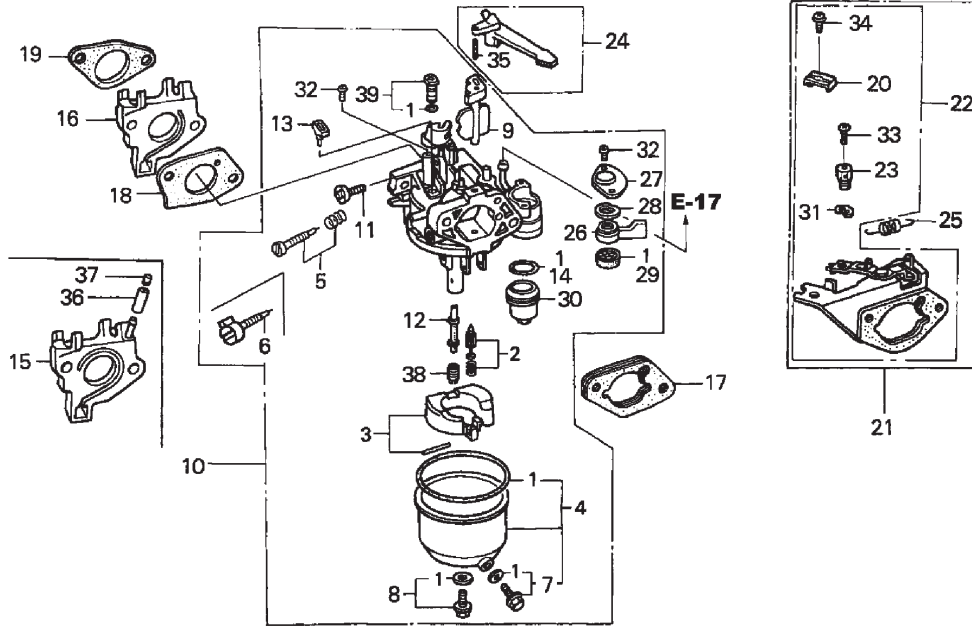

GX390K1 QAA2

CARBURETOR

Ref #	Part Number	Qty	Description
1	16010-ZE2-812	1	SEE PART DETAILS - PRI; GASKET SET (Honda Code 3511383).
2	16011-ZA0-931	1	VALVE SET, FLOAT (Honda Code 2059236).
3	16013-ZA0-931	1	FLOAT SET (Honda Code 2059244).
4	16015-ZE8-005	1	SEE PART DETAILS - PRI; CHAMBER SET, FLOAT (Honda Code 2089993).
6	16016-ZH7-W01	1	SEE PART DETAILS - PRI; SCREW SET (Honda Code 4219879).
7	16024-ZE1-811	1	SCREW SET, DRAIN (Honda Code 1672187).
8	16028-ZE0-005	1	SEE PART DETAILS - PRI; SCREW SET B (Honda Code 1441518).
9	16044-ZE3-W20	1	CHOKE SET (Honda Code 3713112).
10	16100-ZF6-V01	1	SEE PART DETAILS - PRI; CARBURETOR ASSY. (BE85B B) (Honda Code 5244827).
11	16124-ZE0-005	1	SCREW, THROTTLE STOP (Honda Code 1441559).
12	16166-ZF6-V00	1	NOZZLE, MAIN (Honda Code 4723219).
13	16172-ZE3-W10	1	COLLAR, SET (Honda Code 3738358).
14	16173-001-004	1	GASKET, FUEL STRAINER CUP (Honda Code 0005652).
16	16211-ZF6-000	1	INSULATOR, CARBURETOR (Honda Code 3501277).
17	16220-ZA0-702	1	SEE PART DETAILS - PRI; SPACER, CARBURETOR (Honda Code 2686533).
18	16221-ZF6-800	1	SEE PART DETAILS - PRI; GASKET, CARBURETOR (Honda Code 3713161).
19	16223-ZE3-W00	1	SEE PART DETAILS - PRI; GASKET, INSULATOR (Honda Code 3713179).
24	16610-ZE1-000	1	LEVER, CHOKE (STD) (Honda Code 1440114).
26	16953-ZE1-812	1	LEVER, VALVE (Honda Code 5140876).
27	16954-ZE1-812	1	SEE PART DETAILS - PRI; PLATE, LEVER SETTING (Honda Code 5148135).
28	16956-ZE1-811	1	SPRING, VALVE LEVER (Honda Code 1807809).
29	16957-ZE1-812	1	SEE PART DETAILS - PRI; GASKET, VALVE (Honda Code 3440708).
30	16967-ZE0-811	1	CUP, FUEL STRAINER (Honda Code 1441583).
32	93500-03006-0H	2	SEE PART DETAILS - PRI; SCREW, PAN (3X6) (Honda Code 0561654).
35	94305-20122	1	PIN, SPRING (2X12) (Honda Code 1441591).
38	99101-ZH8-0880	1	SEE PART DETAILS - PRI; JET, MAIN (#88) (Optional). (Honda Code 5945555).
38	99101-ZH8-0900	1	SEE PART DETAILS - PRI; JET, MAIN (#90) (Optional). (Honda Code 5947155).
38	99101-ZH8-0920	1	SEE PART DETAILS - PRI; JET, MAIN (#92) (Honda Code 5947163).
39	99204-ZA0-0450	1	JET SET, PILOT (#45) (Honda Code 2060465).