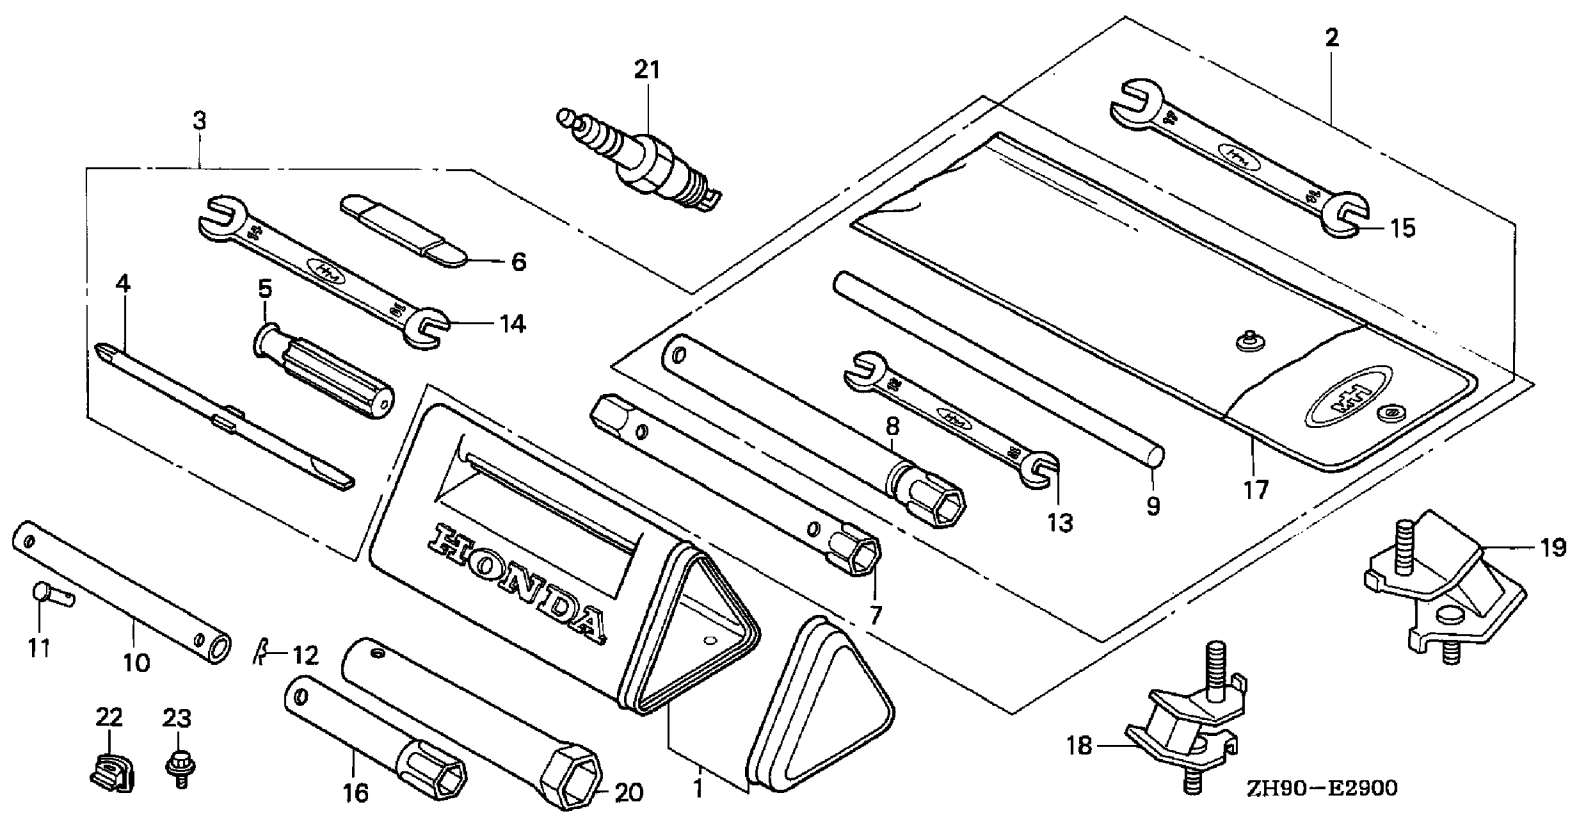

Ref #	Part Number	Qty	Description
1	28400-ZE2-W01ZA	1	STARTER ASSY., RECOIL *R8* (BRIGHT RED) (Honda Code 3678844).
1	28400-ZE2-W01ZB	1	STARTER ASSY., RECOIL *NH1* (BLACK) (Honda Code 4220315).
1	28400-ZE2-W01ZD	1	STARTER ASSY., RECOIL *T41* (BARTELL BLUE) (Honda Code 4761920).
2	28410-ZE2-W01ZA	1	CASE, RECOIL STARTER *R8* (BRIGHT RED) (Honda Code 3678851).
2	28410-ZE2-W01ZB	1	CASE, RECOIL STARTER *NH1* (BLACK) (Honda Code 4220323).
2	28410-ZE2-W01ZD	1	CASE, RECOIL STARTER *T41* (BARTELL BLUE) (Honda Code 4761979).
3	28421-ZE2-W01	1	PULLEY, RECOIL STARTER (Honda Code 3678869).
4	28422-ZE2-W01	2	RATCHET, STARTER (Honda Code 3678877).
5	28441-ZE2-W01	1	SPRING, FRICTION (Honda Code 3678885).
6	28442-ZE2-W01	1	SPRING, STARTER RETURN (Honda Code 3678893).
7	28443-ZE2-W01	2	SPRING, RATCHET (Honda Code 3678901).
8	28444-ZE2-W01	1	RETAINER, SPRING (Honda Code 3678919).
10	28461-ZE2-W02	1	SEE PART DETAILS - PRI; GRIP, STARTER (Honda Code 6133649).
11	28462-ZE2-W01	1	SEE PART DETAILS - SUP; ROPE, RECOIL STARTER (#5X55") (NA USE ALT:08550-ZG921-11) Use up to Engine SN 1413598. (Honda Code 3678968).
11	28462-ZE2-W11	1	ROPE, RECOIL STARTER (#5X55") Use from Engine SN 1413599. (Honda Code 6139729).
12	28469-ZE2-W01	1	GRIP, REINFORCEMENT Use up to Engine SN 1413598. (Honda Code 3678976).
13	90004-ZE2-W01	1	SCREW, CENTER (Honda Code 3679024).
14	90008-ZE2-003	3	BOLT, FLANGE (6X10) (Honda Code 6437289).