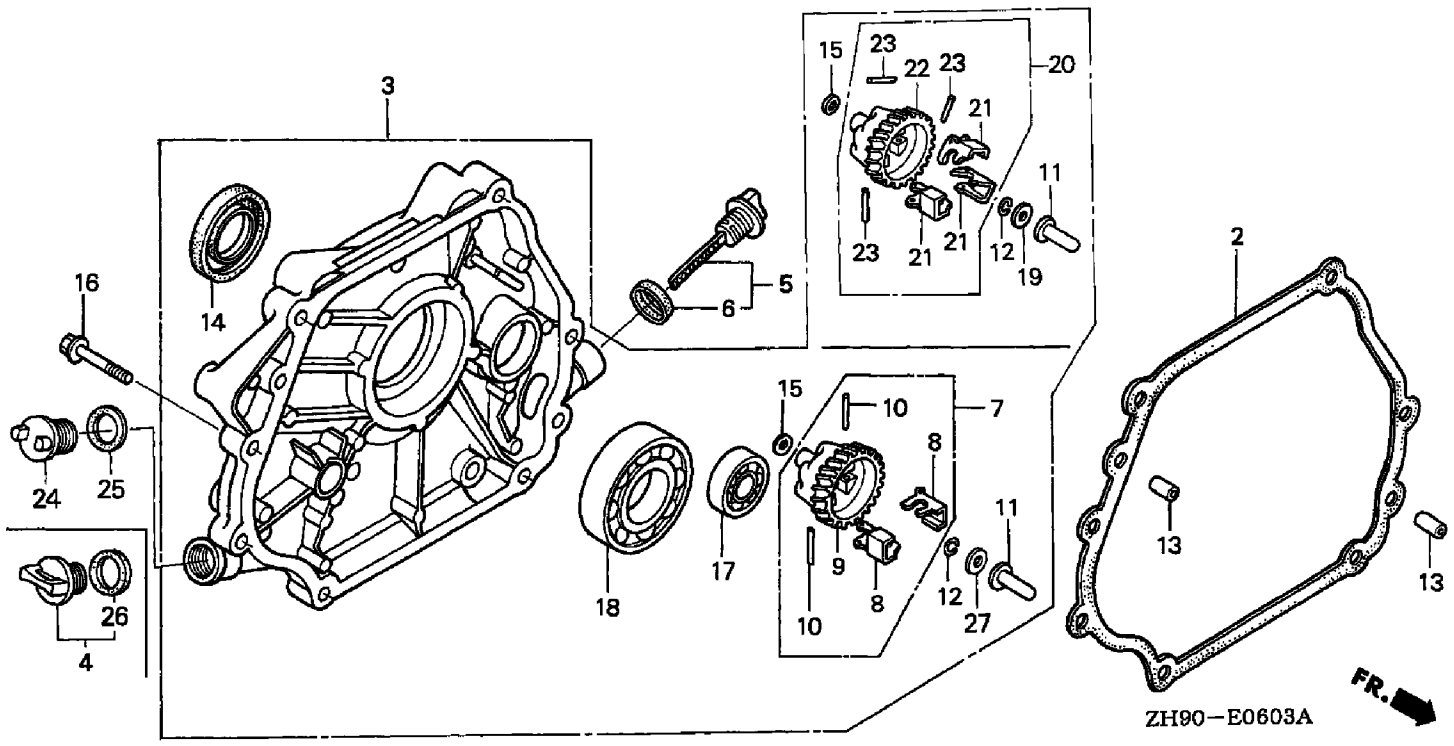

Ref #	Part Number	Qty	Description
2	11381-ZE2-801	1	SEE PART DETAILS - PRI; GASKET, CASE COVER (Honda Code 6436851).
3	11400-ZE2-601	1	SEE PART DETAILS - SUP; COVER ASSY., CRANKCASE (Q-TYPE)(BALANCER) Use up to Engine SN 1832354. (Honda Code 3689494).
3	11400-ZE2-603	1	SEE PART DETAILS - PRI; COVER ASSY., CRANKCASE (Honda Code 7185572).
4	15600-ZG4-003	1	CAP ASSY., OIL FILLER Use from Engine SN 1071799. (Honda Code 4497921).
5	15600-735-003	1	SEE PART DETAILS - PRI; CAP ASSY., OIL FILLER (Honda Code 4523106).
6	15625-ZE1-003	1	GASKET, OIL FILLER CAP (Honda Code 4497947).
7	16510-ZE2-811	1	GOVERNOR ASSY. (BALANCER) (Honda Code 3690005).
8	16511-ZE2-000	2	WEIGHT, GOVERNOR (Honda Code 2025955).
9	16512-ZE2-811	1	HOLDER, GOVERNOR WEIGHT (Honda Code 3682010).
10	16513-ZE2-000	2	PIN, GOVERNOR WEIGHT (Honda Code 2025971).
11	16531-ZE2-000	1	SEE PART DETAILS - SUP; SLIDER, GOVERNOR Use up to Engine SN 1832354. (Honda Code 2025989).
11	16531-Z0A-000	1	SEE PART DETAILS - PRI; SLIDER, GOVERNOR (Honda Code 6605117).
12	90602-ZE1-000	1	SEE PART DETAILS - PRI; CLIP, GOVERNOR HOLDER (Honda Code 2456697).
12	90602-ZE1-000	1	SEE PART DETAILS - PRI; CLIP, GOVERNOR HOLDER (Optional). (Honda Code 2456697).
12	90602-896-000	1	SEE PART DETAILS - SUP; CLIP, GOVERNOR HOLDER (Optional). (Honda Code 0928101).
13	90701-HC4-000	2	PIN, DOWEL (8X12) (Honda Code 2978443).
14	91201-890-003	1	OIL SEAL (30X46X8) (Honda Code 0756494).
15	94101-06800	1	SEE PART DETAILS - PRI; WASHER, PLAIN (6MM) (Honda Code 0345900).
16	95701-08035-00	7	SEE PART DETAILS - PRI; BOLT, FLANGE (8X35) (Honda Code 2724029).
17	96100-62020-00	1	SEE PART DETAILS - PRI; BEARING, RADIAL BALL (6202) (Honda Code 0708941).
18	96100-62060-00	1	BEARING, RADIAL BALL (6206) (Honda Code 0636118).
24	15620-ZG4-910	1	SEE PART DETAILS - PRI; CAP, OIL FILLER Use up to Engine SN 1071798. (Honda Code 3678596).
25	15621-896-010	1	SEE PART DETAILS - PRI; GASKET, OIL FILLER CAP Use up to Engine SN 1071798. (Honda Code 1033042).