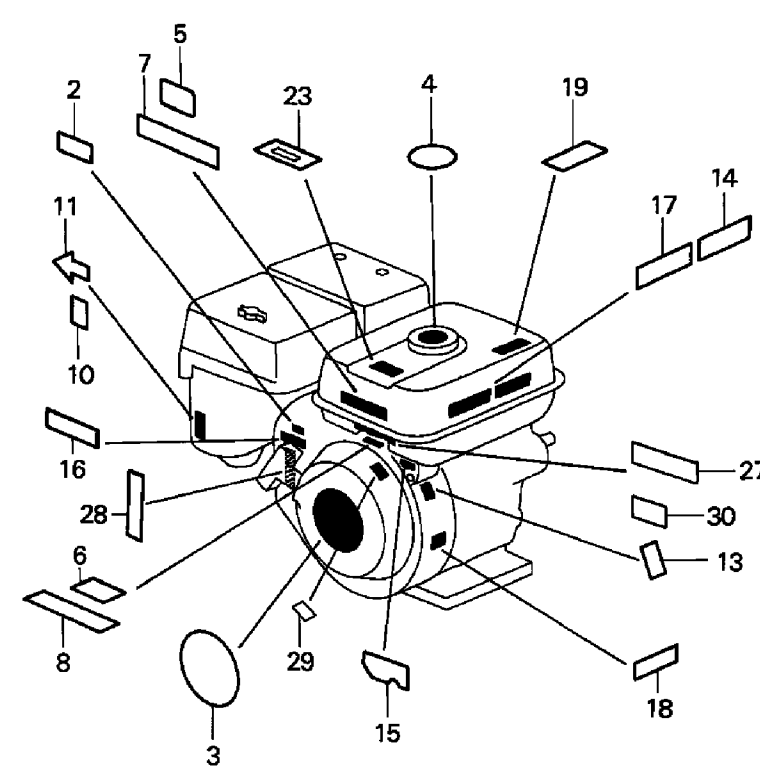

ZH90-E2800 A

Ref #	Part Number	Qty	Description
3	87521-ZH9-010	1	SEE PART DETAILS - PRI; EMBLEM (INTERNAL) Use up to Engine SN 1812277. (Honda Code 4220810).
3	87521-ZH9-020	1	EMBLEM Use from Engine SN 1812278. (Honda Code 7071640).
4	87522-ZE1-810	1	MARK, CAUTION (EXTERNAL) Use up to Engine SN 1090815. (Honda Code 1431014).
7	87522-ZH9-010	1	LABEL, CAUTION (Honda Code 7005820).
10	87528-ZE2-810	1	MARK, CHOKE (EXTERNAL) (Honda Code 2026979).
14	87532-ZB4-G60	1	MARK, OIL ALERT (GERMAN) Use from Engine SN 1055455. (Honda Code 4425443).
14	87532-ZB4-H50	1	MARK, OIL ALERT (FRENCH) Use from Engine SN 1055455. (Honda Code 4425450).
17	87532-ZH8-810	1	MARK, OIL ALERT (E) (Honda Code 4193355).