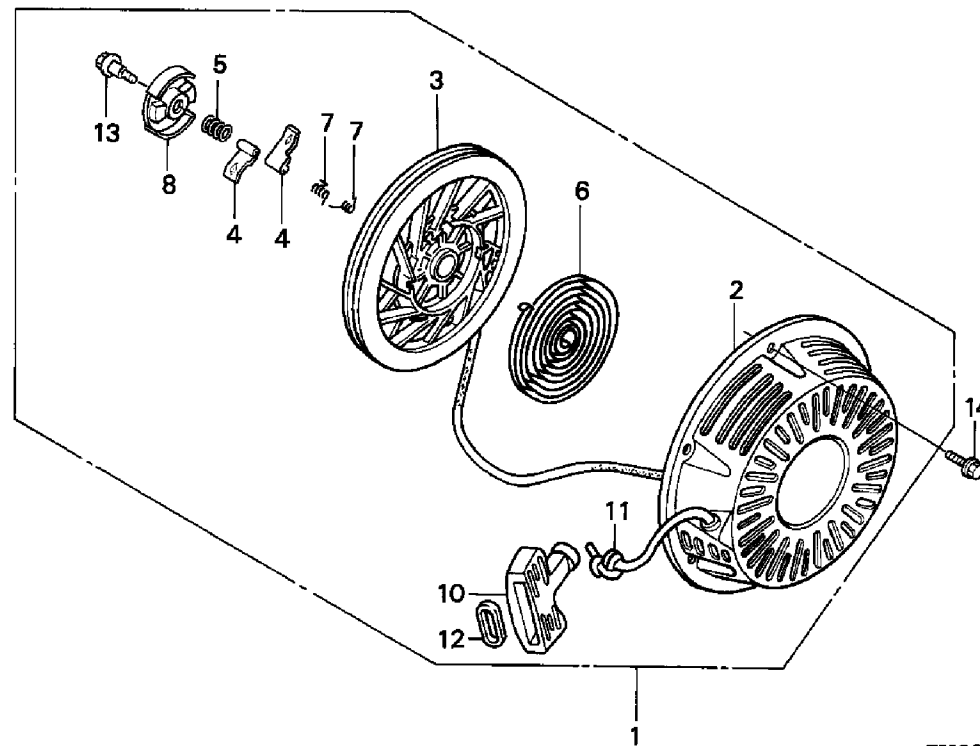

Ref #	Part Number	Qty	Description
1	13010-ZE8-601	1	SEE PART DETAILS - PRI; RING SET, PISTON (STD) (Honda Code 3689585).
1	13011-ZE8-601	1	SEE PART DETAILS - PRI; RING SET, PISTON (OS 0.25) (Optional). (Honda Code 3689619).
1	13012-ZE8-601	1	SEE PART DETAILS - PRI; RING SET, PISTON (OS 0.50) (Optional). (Honda Code 3689643).
1	13013-ZE8-601	1	SEE PART DETAILS - PRI; RING SET, PISTON (0.75) (Optional). (Honda Code 3689676).
2	13101-ZH9-000	1	PISTON (STD) (Honda Code 3689692).
2	13102-ZH9-000	1	PISTON (OS 0.25) (Optional). (Honda Code 3689718).
2	13103-ZH9-000	1	PISTON (OS 0.50) (Optional). (Honda Code 3689734).
2	13104-ZH9-000	1	PISTON (0.75) (Optional). (Honda Code 3689742).
3	13111-ZE2-000	1	PIN, PISTON (Honda Code 2025484).
4	13200-ZE2-010	1	SEE PART DETAILS - PRI; ROD ASSY., CONNECTING (STD) (Honda Code 6835250).
4	13200-ZE2-305	1	ROD ASSY., CONNECTING (US 0.25) (Optional). (Honda Code 2110153).
5	90001-ZE8-000	2	BOLT, CONNECTING ROD (Honda Code 2160489).
6	90551-ZE1-000	2	CLIP, PISTON PIN (18MM) (Honda Code 2539120).

ZH90-E1100B