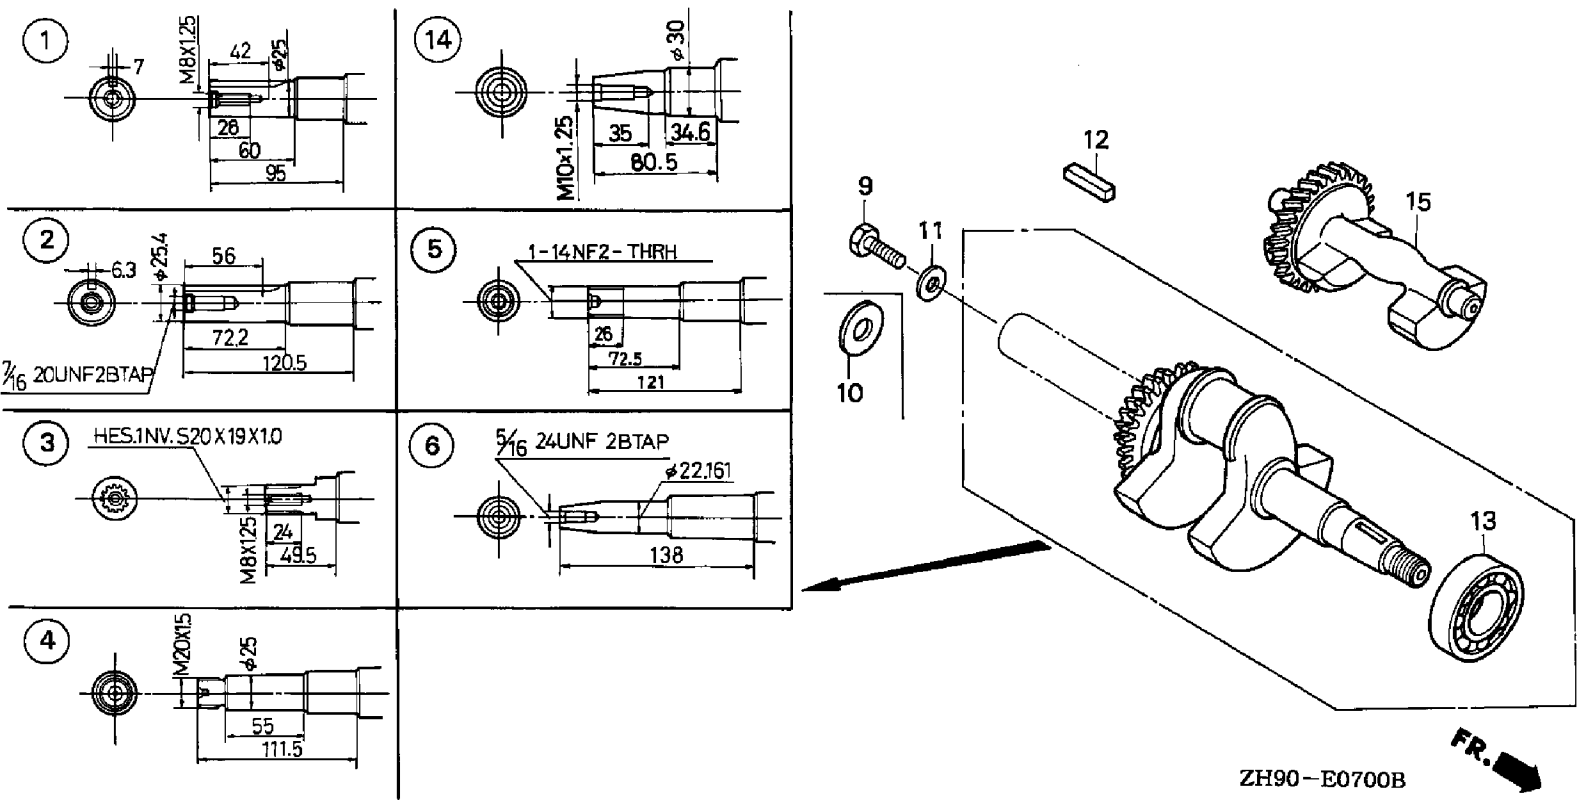

Ref #	Part Number	Qty	Description
2	13310-ZH9-810	1	CRANKSHAFT (Q-TYPE)(BALANCER) (Honda Code 3689775).
12	90745-ZE2-600	1	KEY (6.3X6.3X43) (Honda Code 2027167).
13	91001-ZH9-003	1	BEARING, RADIAL BALL (6206 SH) (Honda Code 3692415).
15	13351-ZE2-010	1	WEIGHT, BALANCER (Honda Code 3689817).