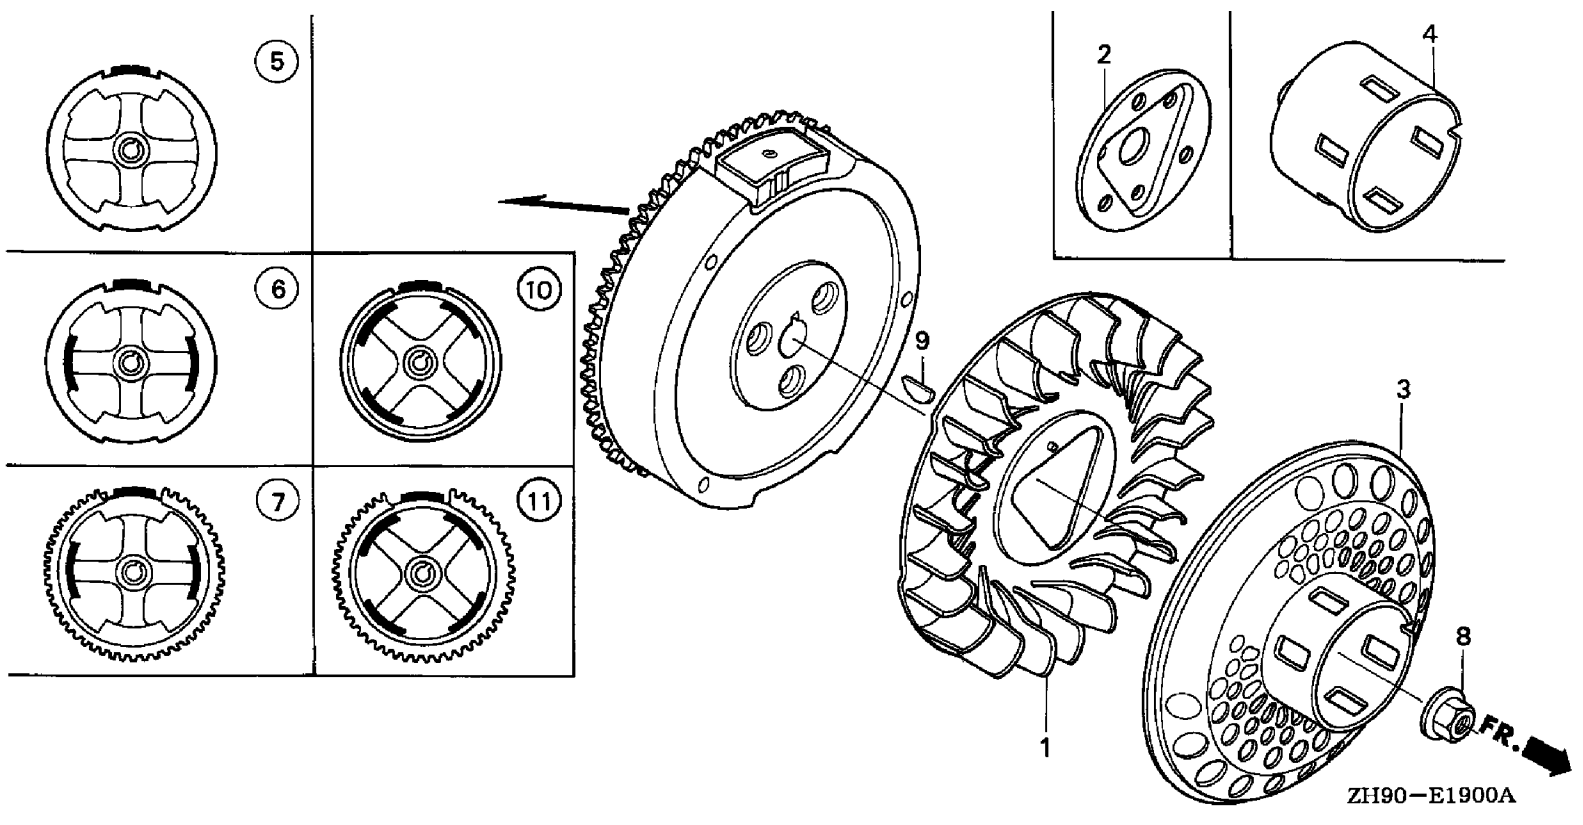

Ref #	Part Number	Qty	Description
1	19511-ZE2-000	1	FAN, COOLING (Honda Code 2026250).
3	28450-ZE2-W11	1	PULLEY, STARTER (SCREEN GRID) (Honda Code 3678935).
5	31100-ZE2-010	1	SEE PART DETAILS - PRI; FLYWHEEL (Honda Code 5339486).
8	90201-ZE3-V00	1	NUT, SPECIAL (16MM) (1) Use from Engine SN 1180428. (Honda Code 5032727).
8	90201-ZE3-790	1	NUT, SPECIAL (16MM) Use up to Engine SN 1180427. (Honda Code 2326908).
9	90741-ZE2-000	1	KEY, SPECIAL WOODRUFF (25X18) (Honda Code 2027159).