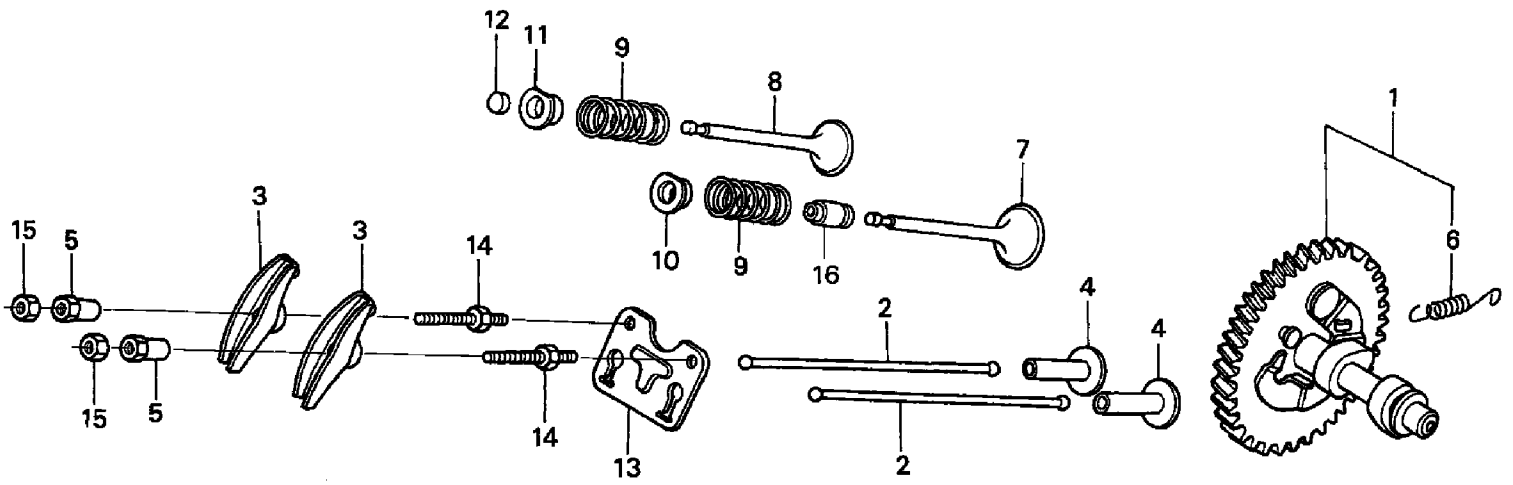

ZH90-E0900A

Ref #	Part Number	Qty	Description
1	14100-ZE3-010	1	SEE PART DETAILS - SUP; CAMSHAFT ASSY. Use up to Engine SN 1267906. (Honda Code 3738291).
1	14100-ZE3-020	1	CAMSHAFT ASSY. Use from Engine SN 1267907. (Honda Code 5680970).
1	14100-ZE3-305	1	SEE PART DETAILS - PRI; CAMSHAFT ASSY. Use up to Engine SN 1267906. (Honda Code 4730495).
2	14410-ZE2-013	2	SEE PART DETAILS - PRI; ROD, PUSH (Honda Code 3337169).
3	14431-ZE2-010	2	SEE PART DETAILS - PRI; ARM, VALVE ROCKER (Honda Code 6206254).
4	14441-ZE2-000	2	LIFTER, VALVE (Honda Code 2025609).
5	14451-ZE1-013	2	PIVOT, ROCKER ARM (Honda Code 4300901).
6	14568-ZE1-000	1	SPRING, WEIGHT RETURN (Honda Code 1426907).
7	14711-ZE2-000	1	VALVE, IN. (Honda Code 2025617).
8	14721-ZE2-000	1	VALVE, EX. (Honda Code 2025625).
9	14751-ZE2-003	2	SPRING, VALVE (Honda Code 2025633).
10	14771-ZE2-000	1	RETAINER, IN. VALVE SPRING (Honda Code 2025641).
11	14773-ZE2-000	1	RETAINER, EX. VALVE SPRING (Honda Code 2025658).
12	14781-ZE2-000	1	ROTATOR, VALVE (Honda Code 2025666).
13	14791-ZE2-010	1	SEE PART DETAILS - PRI; PLATE, PUSH ROD GUIDE (Honda Code 3707494).
14	90012-ZE0-010	2	BOLT, PIVOT (8MM) (Honda Code 1756964).
15	90206-ZE1-000	2	NUT, PIVOT ADJ. (Honda Code 1431287).
16	12209-ZE8-003	1	SEAL, VALVE STEM Use from Engine SN 1703119. (Honda Code 2089571).