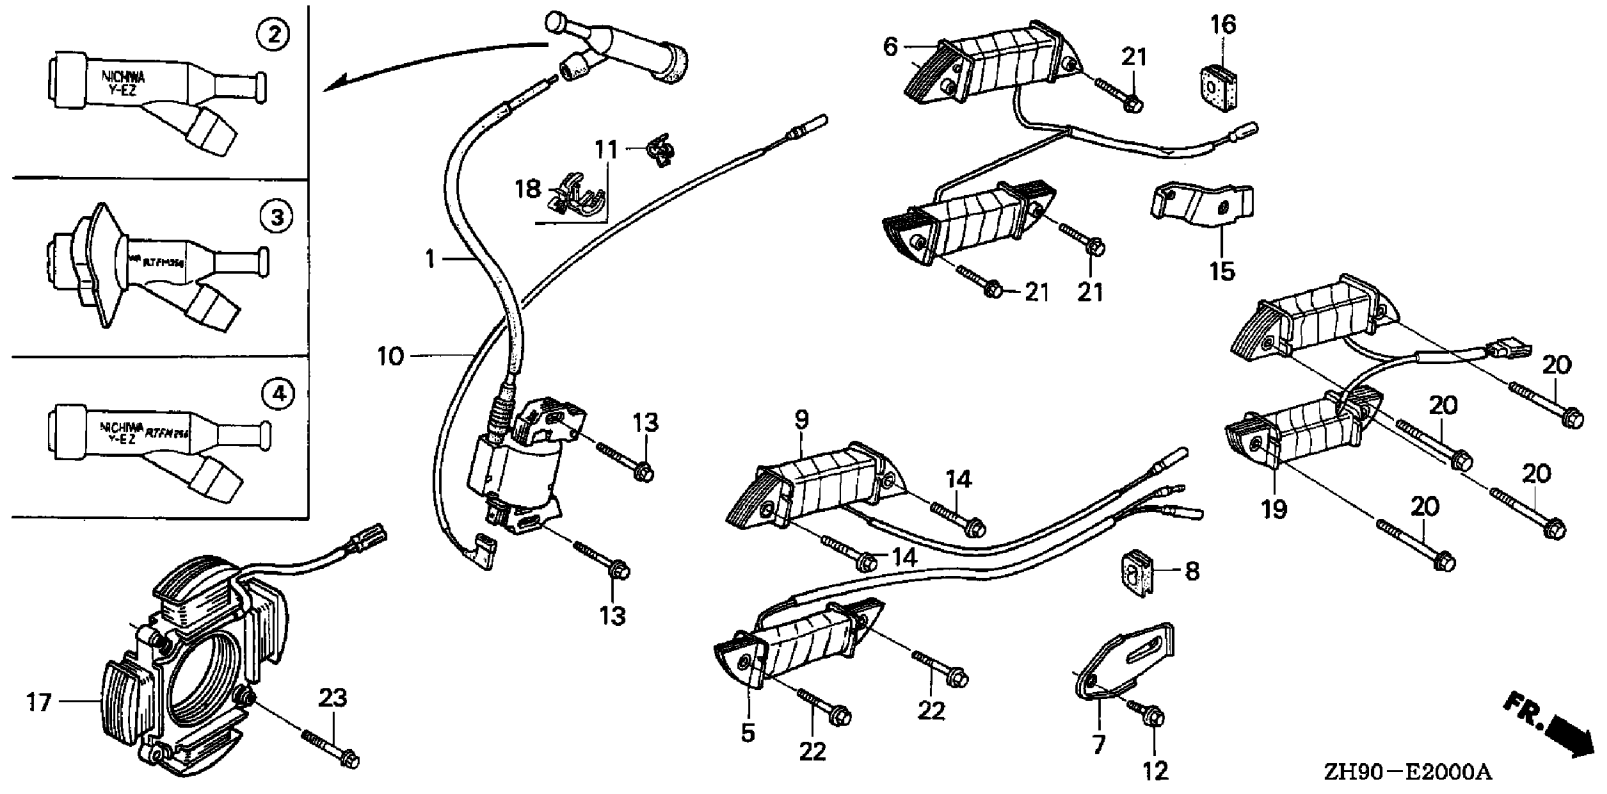

Ref #	Part Number	Qty	Description
1	30500-ZF6-W02	1	SEE PART DETAILS - PRI; COIL ASSY., IGNITION (Honda Code 7032428).
4	30700-ZE1-013	1	SEE PART DETAILS - PRI; CAP ASSY., NOISE SUPPRESSOR (Honda Code 3526837).
8	31512-ZE2-000	1	GROMMET, WIRE (Honda Code 2026557).
10	36101-ZE1-010	1	WIRE, STOP SWITCH (370MM) (Honda Code 3684032).
13	90015-883-000	2	BOLT, FLANGE (6X28) (Honda Code 0636852).