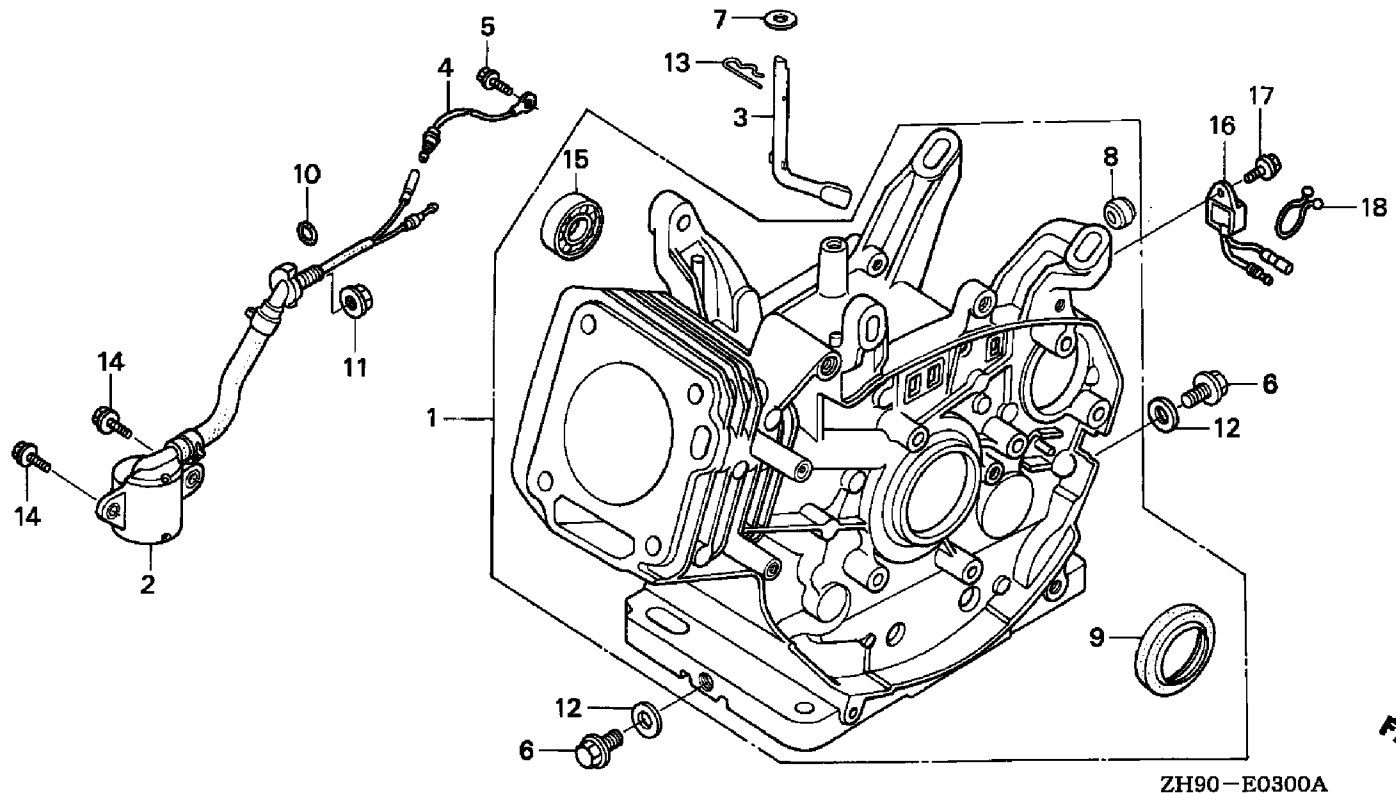

ZH90-E0300A

Ref #	Part Number	Qty	Description
1	12000-ZH9-851	1	SEE PART DETAILS - PRI; CYLINDER ASSY. (BALANCER+ALERT) Use up to Engine SN 1680278. (Honda Code 4640496).
1	12000-ZH9-852	1	CYLINDER ASSY. (BALANCER+ALERT) Use from Engine SN 1680279. (Honda Code 6647275).
2	15510-ZE2-043	1	SEE PART DETAILS - PRI; SWITCH ASSY., OIL LEVEL (Honda Code 5792361).
3	16541-ZE2-010	1	SEE PART DETAILS - PRI; SHAFT, GOVERNOR ARM (Honda Code 4723227).
4	32197-ZE2-003	1	SUB-HARNESS Use up to Engine SN 1225386. (Honda Code 4220406).
6	90131-896-650	2	SEE PART DETAILS - PRI; BOLT, DRAIN PLUG (Honda Code 1986231).
7	90446-KE1-000	1	WASHER (8.2X17X0.8) (Honda Code 2027134).
9	91201-890-003	1	OIL SEAL (30X46X8) (Honda Code 0756494).
10	91353-671-003	1	SEE PART DETAILS - PRI; O-RING (13.5X1.5) (ARAI) (Honda Code 0949883).
11	94050-10000	1	SEE PART DETAILS - PRI; NUT, FLANGE (10MM) (Honda Code 0483867).
12	94109-12000	2	SEE PART DETAILS - PRI; WASHER, DRAIN PLUG (12MM) (Honda Code 0171868).
13	94251-08000	1	SEE PART DETAILS - PRI; PIN, LOCK (8MM) Use up to Engine SN 1116513. (Honda Code 0115527).
13	94251-10000	1	PIN, LOCK (10MM) Use from Engine SN 1116514. (Honda Code 0159269).
14	95701-06012-00	2	SEE PART DETAILS - PRI; BOLT, FLANGE (6X12) (Honda Code 2105799).
15	96100-62020-00	1	SEE PART DETAILS - PRI; BEARING, RADIAL BALL (6202) (Honda Code 0708941).
16	34150-ZH7-003	1	ALERT UNIT, OIL Use from Engine SN 1321603. (Honda Code 5858444).
17	90013-883-000	1	SEE PART DETAILS - PRI; BOLT, FLANGE (6X12) (CT200) Use from Engine SN 1321603. (Honda Code 0636845).