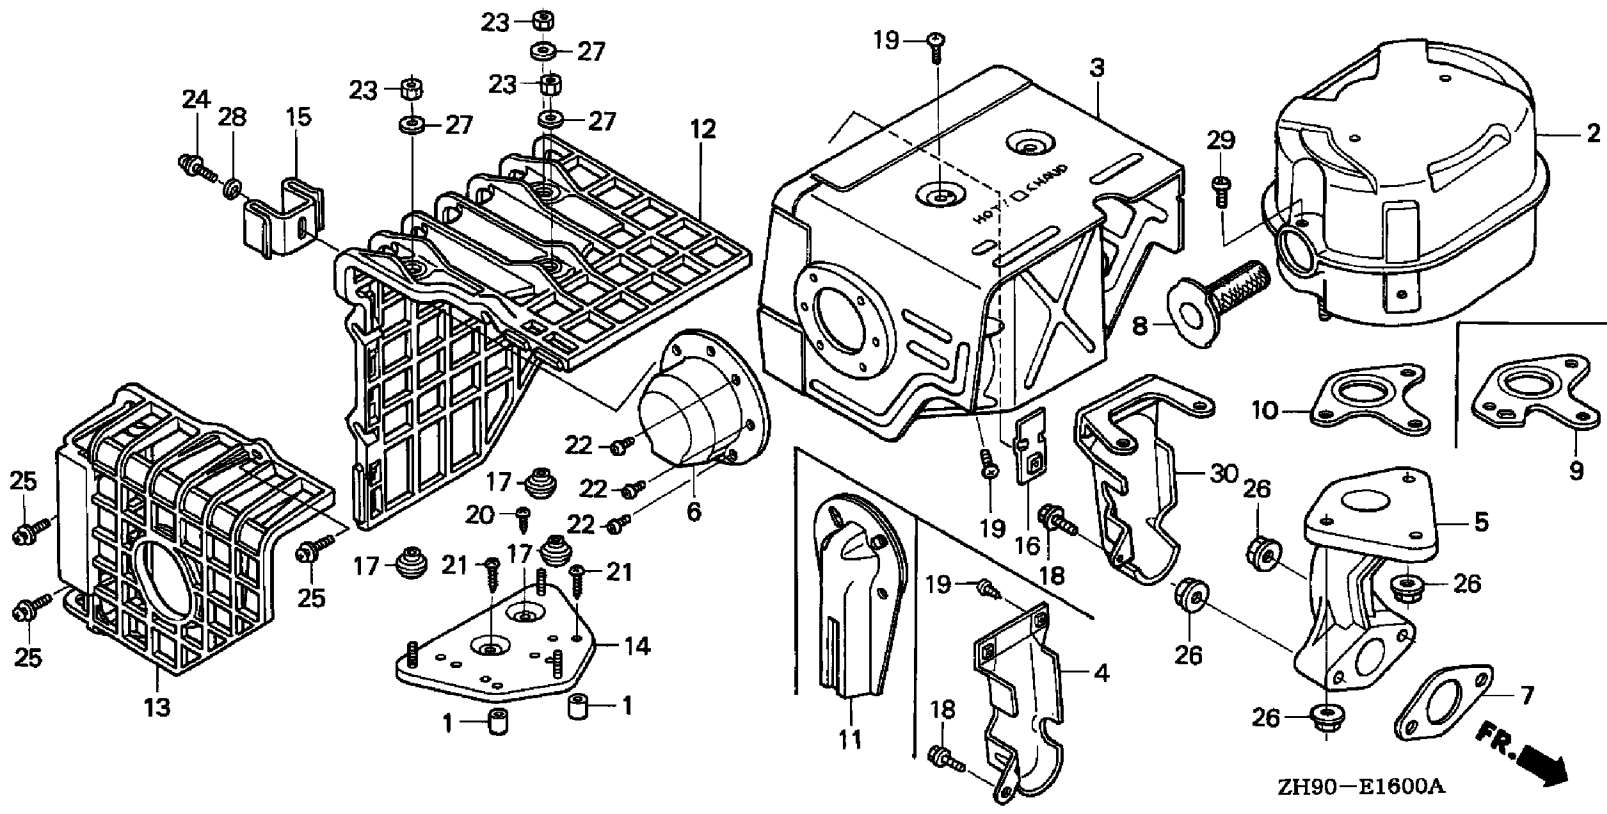

Ref #	Part Number	Qty	Description
2	18310-ZE2-W00	1	MUFFLER (Honda Code 3678745).
3	18320-ZE2-W01	1	SEE PART DETAILS - PRI; PROTECTOR, MUFFLER (Honda Code 4613642).
4	18323-ZE2-W00	1	PROTECTOR, EX. PIPE (Honda Code 3678786).
5	18330-ZE2-W00	1	PIPE, EX. (Honda Code 3678794).
6	18331-ZE2-810	1	CAP, MUFFLER (Honda Code 2026227).
7	18333-ZE3-800	1	SEE PART DETAILS - SUP; GASKET, EX. PIPE (Honda Code 3520194).
7	18333-ZK6-Y00	1	SEE PART DETAILS - PRI; GASKET, EX. PIPE (WACKER) (Honda Code 5164199).
8	18355-ZE2-010	1	ARRESTER, SPARK (Honda Code 2482594).
9	18381-ZE2-W10	1	SEE PART DETAILS - PRI; GASKET, MUFFLER (ARRESTER) (Honda Code 3678802).
18	90013-883-000	1	SEE PART DETAILS - PRI; BOLT, FLANGE (6X12) (CT200) (Honda Code 0636845).
19	90050-ZE1-000	6	SCREW, TAPPING (5X8) (Honda Code 1431105).
22	90055-ZE1-000	3	SCREW, TAPPING (4X6) (Honda Code 1431121).
26	94050-08000	5	SEE PART DETAILS - PRI; NUT, FLANGE (8MM) (Honda Code 0481143).
29	90055-ZE1-000	1	SCREW, TAPPING (4X6) (Honda Code 1431121).