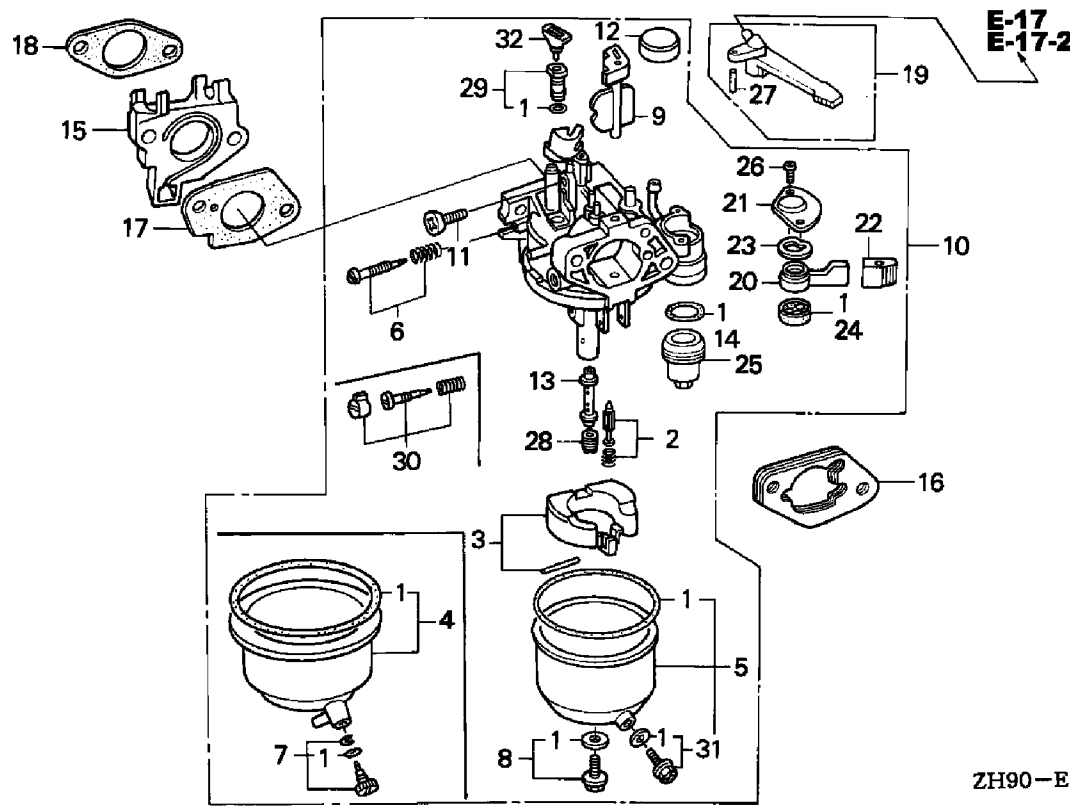

ZH90-E0900A

Ref #	Part Number	Qty	Description
1	14100-ZE3-010	1	SEE PART DETAILS - SUP; CAMSHAFT ASSY. Use up to Engine SN 1267906. (Honda Code 3738291).
1	14100-ZE3-020	1	CAMSHAFT ASSY. Use from Engine SN 1267907. (Honda Code 5680970).
1	14100-ZE3-305	1	SEE PART DETAILS - PRI; CAMSHAFT ASSY. Use up to Engine SN 1267906. (Honda Code 4730495).
2	14410-ZE2-013	2	SEE PART DETAILS - PRI; ROD, PUSH (Honda Code 3337169).
3	14431-ZE2-010	2	SEE PART DETAILS - PRI; ARM, VALVE ROCKER (Honda Code 6206254).
4	14441-ZE2-000	2	LIFTER, VALVE (Honda Code 2025609).
5	14451-ZE1-013	2	PIVOT, ROCKER ARM (Honda Code 4300901).
6	14568-ZE1-000	1	SPRING, WEIGHT RETURN (Honda Code 1426907).
7	14711-ZE2-000	1	VALVE, IN. (Honda Code 2025617).
8	14721-ZE2-000	1	VALVE, EX. (Honda Code 2025625).
9	14751-ZE2-003	2	SPRING, VALVE (Honda Code 2025633).
10	14771-ZE2-000	1	RETAINER, IN. VALVE SPRING (Honda Code 2025641).
11	14773-ZE2-000	1	RETAINER, EX. VALVE SPRING (Honda Code 2025658).
12	14781-ZE2-000	1	ROTATOR, VALVE (Honda Code 2025666).
13	14791-ZE2-010	1	SEE PART DETAILS - PRI; PLATE, PUSH ROD GUIDE (Honda Code 3707494).
14	90012-ZE0-010	2	BOLT, PIVOT (8MM) (Honda Code 1756964).
15	90206-ZE1-000	2	NUT, PIVOT ADJ. (Honda Code 1431287).
16	12209-ZE8-003	1	SEAL, VALVE STEM Use from Engine SN 1703119. (Honda Code 2089571).