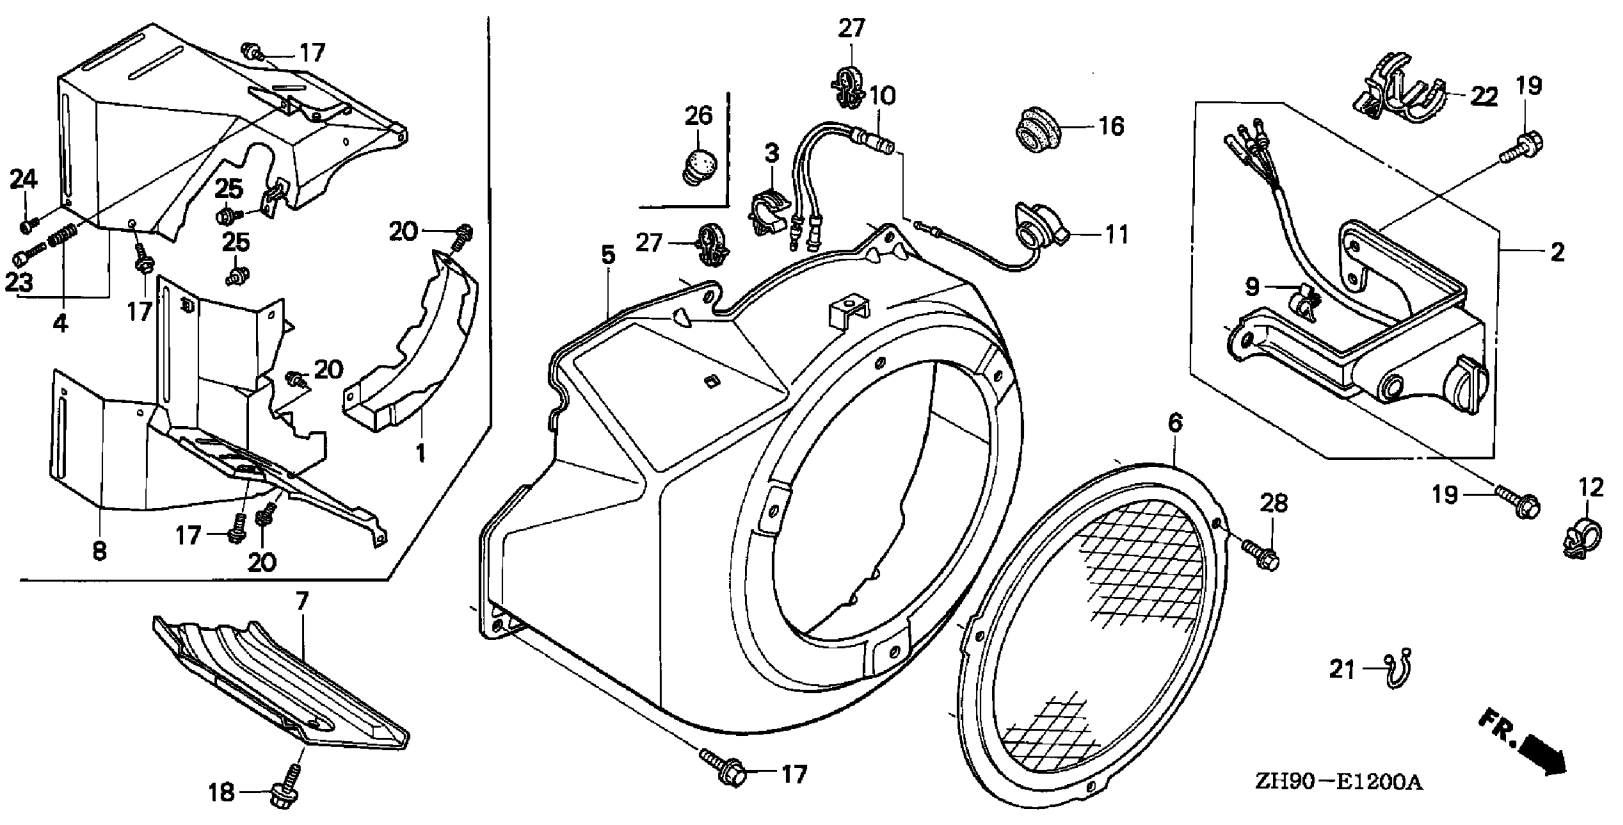

Ref #	Part Number	Qty	Description
3	16731-ZE2-003	1	CLIP, TUBE (Honda Code 2026094).
5	19610-ZE2-010ZA	1	SEE PART DETAILS - PRI; COVER, FAN *R8* (BRIGHT RED) (Honda Code 4330981).
5	19610-ZE2-010ZC	1	COVER, FAN *NH1* (BLACK) (Honda Code 4330999).
5	19610-ZE2-010ZD	1	COVER, FAN *T41* (BARTELL BLUE) (Honda Code 4761326).
7	19631-ZE2-D00	1	SEE PART DETAILS - PRI; SHROUD (Honda Code 4024949).
10	32197-ZH8-003	1	SUB-HARNESS Use up to Engine SN 1225386. (Honda Code 4193082).
11	36100-ZE1-015	1	SEE PART DETAILS - PRI; SWITCH ASSY., ENGINE STOP Use up to Engine SN 1225386. (Honda Code 2787869).
11	36100-ZH7-003	1	SWITCH ASSY., ENGINE STOP Use from Engine SN 1225387. (Honda Code 5266184).
17	90013-883-000	5	SEE PART DETAILS - PRI; BOLT, FLANGE (6X12) (CT200) (Honda Code 0636845).
18	90013-883-000	1	SEE PART DETAILS - PRI; BOLT, FLANGE (6X12) (CT200) (Honda Code 0636845).
22	90684-ZA0-601	1	SEE PART DETAILS - PRI; CLIP, WIRE HARNESS (Honda Code 2539138).