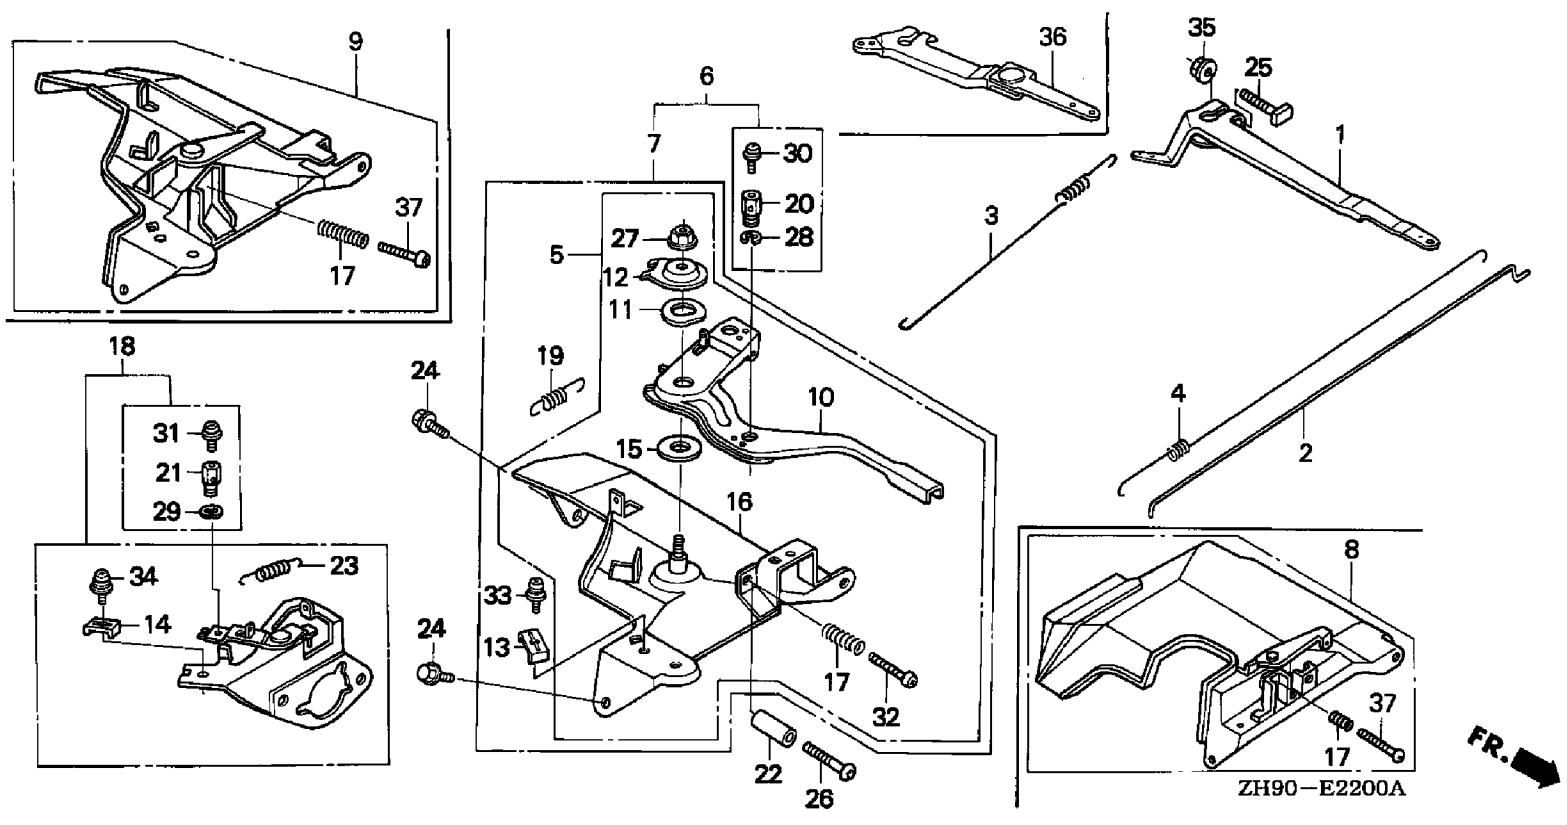

Ref #	Part Number	Qty	Description
1	16551-ZE2-000	1	ARM, GOVERNOR (Honda Code 2026003).
2	16555-ZE2-000	1	ROD, GOVERNOR (Honda Code 2026011).
3	16561-ZE2-000	1	SPRING, GOVERNOR (Honda Code 2026029).
4	16562-ZE2-000	1	SPRING, THROTTLE RETURN (Honda Code 2026037).
7	16570-ZE2-W20	1	SEE PART DETAILS - PRI; CONTROL ASSY. (REMOTE) (Honda Code 3678653).
10	16571-ZE2-W00	1	SEE PART DETAILS - PRI; LEVER, CONTROL (Honda Code 3678661).
11	16574-ZE1-000	1	SPRING, LEVER (Honda Code 1427384).
12	16575-ZE2-W00	1	WASHER, CONTROL LEVER (Honda Code 3678679).
13	16576-891-000	1	HOLDER, CABLE (Honda Code 0800466).
15	16578-ZE1-000	1	SPACER, CONTROL LEVER (Honda Code 1427400).
16	16581-ZE2-W00	1	SEE PART DETAILS - PRI; BASE, CONTROL (Honda Code 3678687).
17	16584-883-300	1	SPRING, CONTROL ADJUSTING (Honda Code 0636431).
19	16592-883-310	1	SEE PART DETAILS - PRI; SPRING, CABLE RETURN (Honda Code 0743203).
24	90013-883-000	2	SEE PART DETAILS - PRI; BOLT, FLANGE (6X12) (CT200) (Honda Code 0636845).
25	90015-ZE5-010	1	SEE PART DETAILS - PRI; BOLT, GOVERNOR ARM (Honda Code 2418671).
27	90114-SA0-000	1	NUT, SELF-LOCK (6MM) (Honda Code 1410182).
32	93500-05028-0A	1	SCREW, PAN (5X28) (Honda Code 0171819).
33	93500-05016-0A	1	SEE PART DETAILS - PRI; SCREW, PAN (5X16) (Honda Code 0145557).
35	94050-06000	1	SEE PART DETAILS - PRI; NUT, FLANGE (6MM) (Honda Code 0471623).