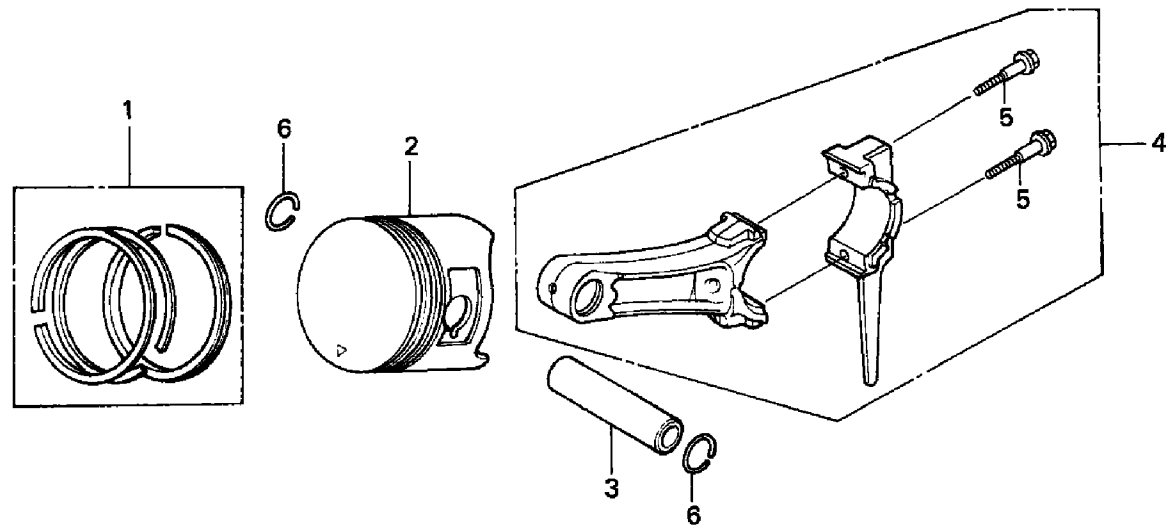

Ref #	Part Number	Qty	Description
2	18310-ZE2-W00	1	MUFFLER (Honda Code 3678745).
3	18320-ZE2-W01	1	SEE PART DETAILS - PRI; PROTECTOR, MUFFLER (Honda Code 4613642).
4	18323-ZE2-W00	1	PROTECTOR, EX. PIPE (Honda Code 3678786).
5	18330-ZE2-W00	1	PIPE, EX. (Honda Code 3678794).
6	18331-ZE2-810	1	CAP, MUFFLER (Honda Code 2026227).
7	18333-ZE3-800	1	SEE PART DETAILS - SUP; GASKET, EX. PIPE (Honda Code 3520194).
7	18333-ZK6-Y00	1	SEE PART DETAILS - PRI; GASKET, EX. PIPE (WACKER) (Honda Code 5164199).
8	18355-ZE2-010	1	ARRESTER, SPARK (Honda Code 2482594).
9	18381-ZE2-W10	1	SEE PART DETAILS - PRI; GASKET, MUFFLER (ARRESTER) (Honda Code 3678802).
18	90013-883-000	1	SEE PART DETAILS - PRI; BOLT, FLANGE (6X12) (CT200) (Honda Code 0636845).
19	90050-ZE1-000	6	SCREW, TAPPING (5X8) (Honda Code 1431105).
22	90055-ZE1-000	3	SCREW, TAPPING (4X6) (Honda Code 1431121).
26	94050-08000	5	SEE PART DETAILS - PRI; NUT, FLANGE (8MM) (Honda Code 0481143).
29	90055-ZE1-000	1	SCREW, TAPPING (4X6) (Honda Code 1431121).

ZH90-E0800A