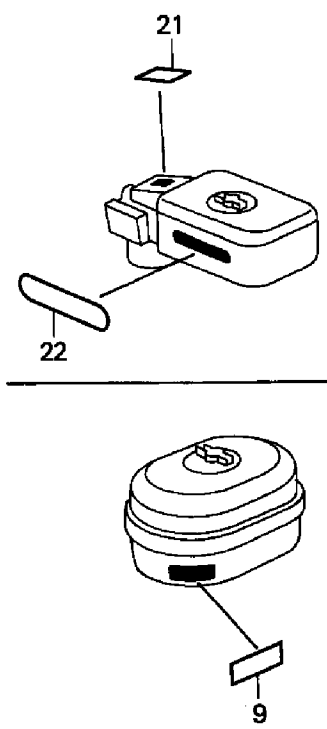

ZH90-E2800 A

Ref #	Part Number	Qty	Description
3	87521-ZH9-010	1	SEE PART DETAILS - PRI; EMBLEM (INTERNAL) Use up to Engine SN 1812277. (Honda Code 4220810).
3	87521-ZH9-020	1	EMBLEM Use from Engine SN 1812278. (Honda Code 7071640).
4	87522-ZE1-810	1	MARK, CAUTION (EXTERNAL) Use up to Engine SN 1090815. (Honda Code 1431014).
7	87522-ZH9-010	1	LABEL, CAUTION (Honda Code 7005820).
10	87528-ZE2-810	1	MARK, CHOKE (EXTERNAL) (Honda Code 2026979).
14	87532-ZB4-G60	1	MARK, OIL ALERT (GERMAN) Use from Engine SN 1055455. (Honda Code 4425443).
14	87532-ZB4-H50	1	MARK, OIL ALERT (FRENCH) Use from Engine SN 1055455. (Honda Code 4425450).
17	87532-ZH8-810	1	MARK, OIL ALERT (E) (Honda Code 4193355).