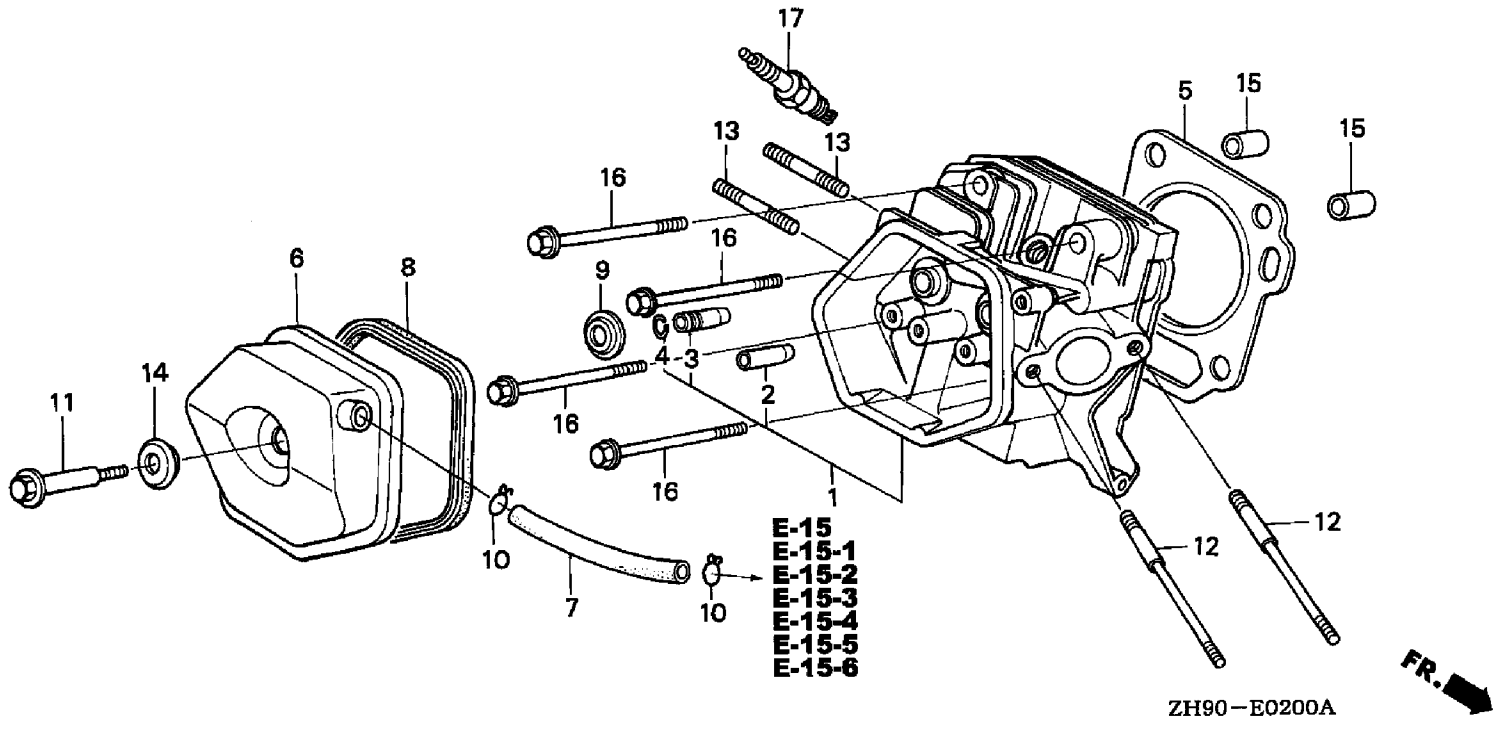

Ref #	Part Number	Qty	Description
1	12200-ZH9-000	1	SEE PART DETAILS - PRI; CYLINDER HEAD (Honda Code 4475349).
2	12204-ZE2-306	1	SEE PART DETAILS - PRI; GUIDE, VALVE (OS) (Optional). (Honda Code 4179164).
3	12205-ZE2-305	1	SEE PART DETAILS - PRI; GUIDE, EX. VALVE (OS) (Optional). (Honda Code 2089563).
4	12216-ZE2-300	1	CLIP, VALVE GUIDE (Honda Code 2089597).
5	12251-ZH9-000	1	GASKET, CYLINDER HEAD (Honda Code 3689577).
6	12310-ZE2-020	1	COVER, HEAD (Honda Code 4300885).
7	95005-11001-30M	1	BULK HOSE, VACUUM (11X1000) (11X100) Use from Engine SN 1174911. (Honda Code 4537312).
7	95005-11001-30M	1	BULK HOSE, VACUUM (11X1000) (11X105) Use up to Engine SN 1174910. (Honda Code 4537312).
8	12391-ZE2-020	1	SEE PART DETAILS - PRI; GASKET, CYLINDER HEAD COVER (Honda Code 4300893).
9	14775-ZE2-010	1	SEAT, VALVE SPRING (Honda Code 2157485).
11	90014-ZE2-000	1	BOLT, HEAD COVER (Honda Code 2027035).
12	90042-ZE2-000	2	BOLT, STUD (8X123) (Honda Code 2027043).
13	90047-ZE2-000	2	SEE PART DETAILS - SUP; BOLT, STUD Use up to Engine SN 1457779. (Honda Code 2027050).
13	92900-08032-0E	2	SEE PART DETAILS - PRI; BOLT 2, STUD (8X32) (Honda Code 2663433).
14	90441-ZE2-010	1	SEE PART DETAILS - PRI; WASHER, HEAD COVER (Honda Code 2293918).
15	94301-12200	2	SEE PART DETAILS - PRI; PIN A, DOWEL (12X20) (Honda Code 0165324).
16	95701-10080-00	4	SEE PART DETAILS - PRI; BOLT, FLANGE (10X80) (Honda Code 2545341).
17	98079-55846	1	SEE PART DETAILS - PRI; SPARK PLUG (BPR5ES) (NGK) (Optional). (Honda Code 1672443).
17	98079-55855	1	SEE PART DETAILS - PRI; SPARK PLUG (W16EPR-U) (DENSO) (Optional). (Honda Code 1672450).
17	98079-56846	1	SEE PART DETAILS - PRI; SPARK PLUG (BPR6ES) (NGK) (Honda Code 1441112).
17	98079-56855	1	SPARK PLUG (W20EPR-U) (DENSO) (Honda Code 1441120).