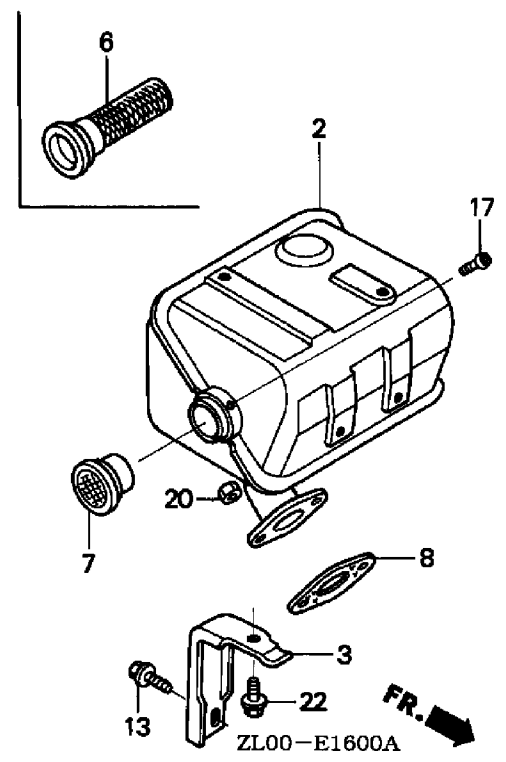

Ref #	Part Number	Qty	Description
3	16854-ZH8-000	1	SEE PART DETAILS - PRI; RUBBER, SUPPORTER (107MM) (Honda Code 3683646).
6	16955-ZE1-000	1	JOINT, FUEL TANK (Honda Code 1427459).
9	17510-ZE1-020ZA	1	SEE PART DETAILS - PRI; TANK, FUEL *NH31* (MCKINLEY WHITE) (Honda Code 3683661).
9	17510-ZE1-020ZF	1	TANK, FUEL *NH1* (BLACK) (Honda Code 4212429).
11	17620-ZH7-023	1	SEE PART DETAILS - PRI; CAP, FUEL FILLER (Honda Code 5344817).
12	17631-ZH7-003	1	GASKET, FUEL FILLER CAP (Honda Code 4608725).
18	91353-671-003	1	SEE PART DETAILS - PRI; O-RING (13.5X1.5) (ARAI) (Honda Code 0949883).
20	94050-06000	2	SEE PART DETAILS - PRI; NUT, FLANGE (6MM) (Honda Code 0471623).
21	95001-45003-60M	1	BULK HOSE, FUEL (4.5X3000) (4.5X140) (Honda Code 5137104).
22	95002-02080	2	CLIP, TUBE (B8) (Honda Code 0250647).
23	90004-ZL0-003	1	BOLT, FLANGE (6X34) (Honda Code 6836274).

**No Artwork  
Available**

---

Ref #	Part Number	Qty	Description
1	06111-ZL0-000	1	GASKET KIT (Honda Code 5148085).

---

ZL00-E2000A

Ref #	Part Number	Qty	Description
1	30500-ZE1-033	1	SEE PART DETAILS - SUP; COIL ASSY., IGNITION Use up to Engine SN 1741677. (Honda Code 4589693).
1	30500-ZE1-043	1	SEE PART DETAILS - PRI; COIL ASSY., IGNITION (Honda Code 7120405).
2	30700-ZE1-013	1	SEE PART DETAILS - PRI; CAP ASSY., NOISE SUPPRESSOR (Honda Code 3526837).
9	90121-952-000	2	BOLT, FLANGE (6X25) (Honda Code 0748111).

ZL00-E2800 A

Ref #	Part Number	Qty	Description
3	87521-ZL0-000	1	SEE PART DETAILS - SUP; EMBLEM (Honda Code 4743621).
3	87521-ZL0-010	1	SEE PART DETAILS - PRI; EMBLEM (Honda Code 6762934).
6	87522-ZH9-010	1	LABEL, CAUTION (Honda Code 7005820).
8	87528-ZE1-810	1	MARK, CHOKE (Honda Code 1696715).
10	87532-ZB4-G60	1	MARK, OIL ALERT (GERMAN) (Honda Code 4425443).
10	87532-ZB4-H50	1	MARK, OIL ALERT (FRENCH) (Honda Code 4425450).
10	87532-ZH8-810	1	MARK, OIL ALERT (E) (Honda Code 4193355).