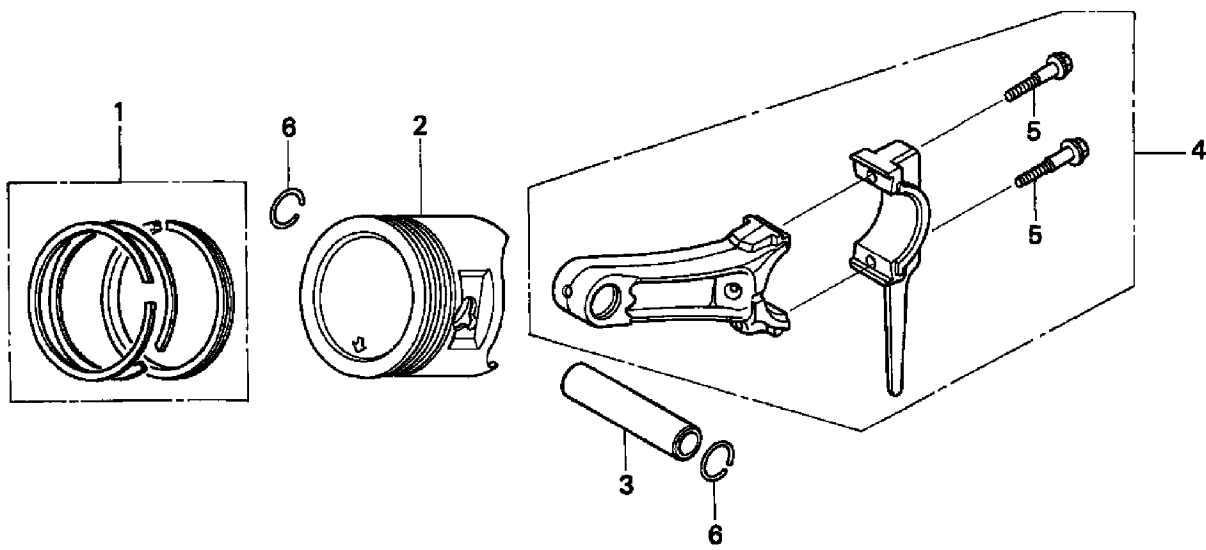

ZL00-E0800A

Ref #	Part Number	Qty	Description
1	13010-ZL0-003	1	RING SET, PISTON (STD) (Honda Code 4742771).
1	13011-ZL0-003	1	RING SET, PISTON (OS 0.25) (Optional). (Honda Code 4742789).
1	13012-ZL0-003	1	RING SET, PISTON (OS 0.50) (Optional). (Honda Code 4742797).
1	13013-ZL0-003	1	RING SET, PISTON (0.75) (Optional). (Honda Code 4742805).
2	13101-ZL0-010	1	SEE PART DETAILS - PRI; PISTON (STD) (Honda Code 6873533).
2	13102-ZL0-010	1	PISTON (OS 0.25) (Optional). (Honda Code 6858203).
2	13103-ZL0-010	1	PISTON (OS 0.50) (Optional). (Honda Code 6873541).
2	13104-ZL0-010	1	PISTON (0.75) (Optional). (Honda Code 6873558).
3	13111-ZE1-000	1	PIN, PISTON (Honda Code 1426584).
4	132A0-ZE1-000	1	ROD ASSY., CONNECTING (US 0.25) (Optional). (Honda Code 1441344).
4	13200-ZE1-010	1	SEE PART DETAILS - PRI; ROD ASSY., CONNECTING (Honda Code 4725255).
5	90001-ZE1-000	2	BOLT, CONNECTING ROD (Honda Code 1431055).
6	90551-ZE1-000	2	CLIP, PISTON PIN (18MM) (Honda Code 2539120).