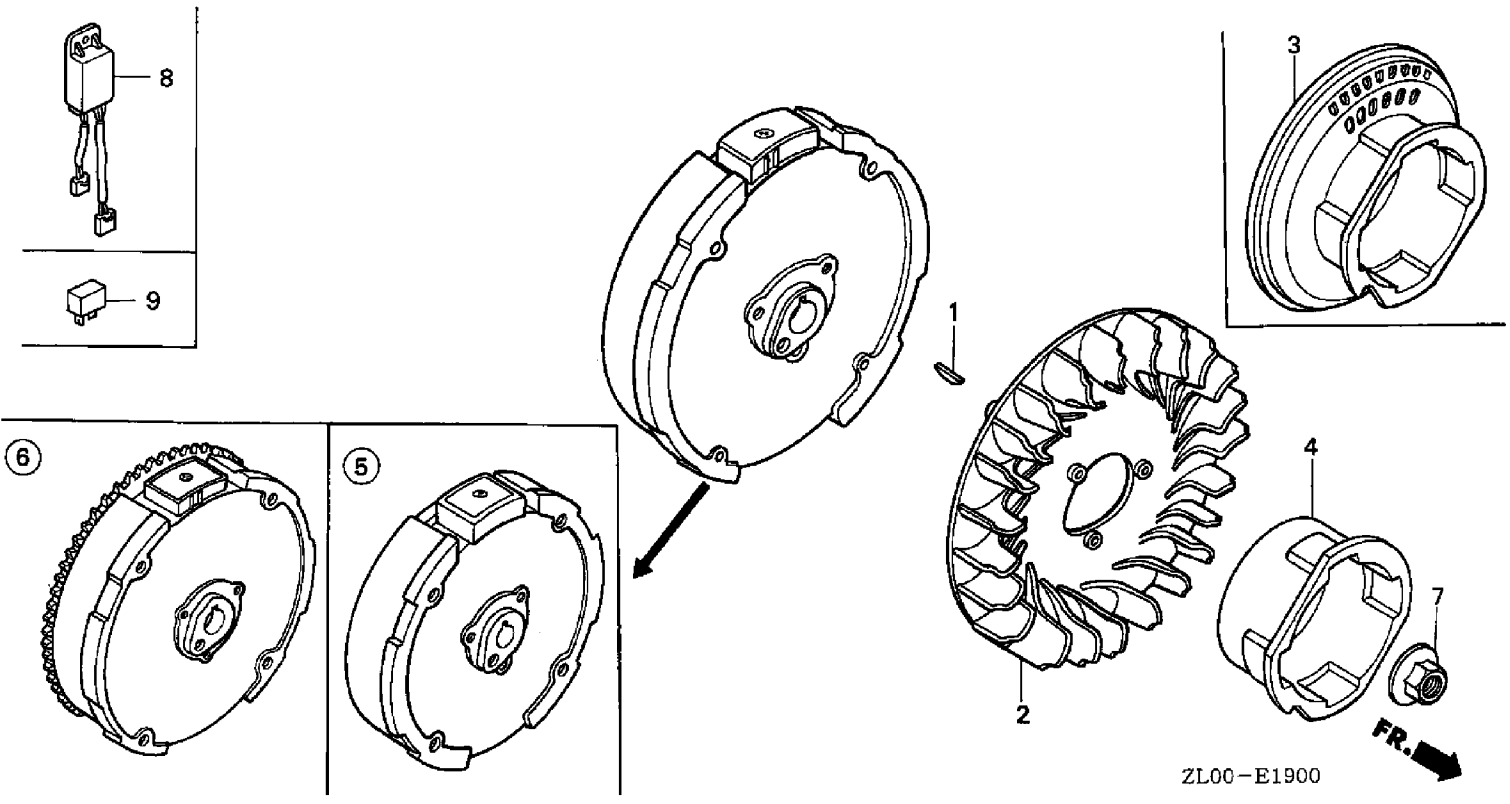

Ref #	Part Number	Qty	Description
1	13331-357-000	1	KEY, SPECIAL WOODRUFF (25X18) (Honda Code 0348433).
2	19511-ZE1-000	1	FAN, COOLING (Honda Code 1428051).
4	28451-ZL0-000	1	PULLEY, STARTER (Honda Code 4743233).
5	31100-ZE7-010	1	FLYWHEEL (STD) (Honda Code 5317417).
7	90201-878-003	1	NUT, SPECIAL (14MM) (Honda Code 0442038).