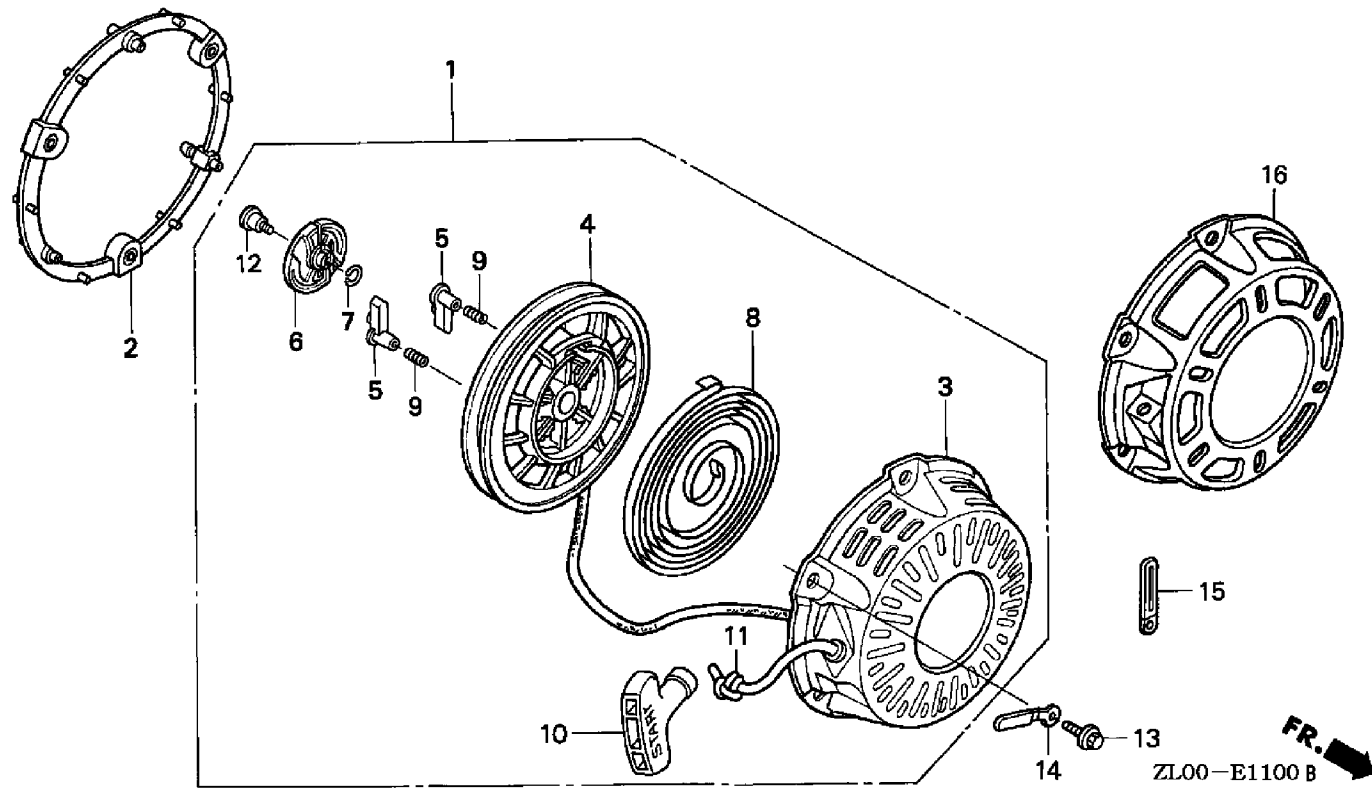

Ref #	Part Number	Qty	Description
1	28400-ZH8-013ZA	1	SEE PART DETAILS - PRI; STARTER ASSY., RECOIL *R8* (BRIGHT RED) (Honda Code 4193033).
1	28400-ZH8-013ZB	1	STARTER ASSY., RECOIL *NH1* (BLACK) (Honda Code 4193041).
2	28405-ZL0-000ZA	1	SPACER, RECOIL STARTER MOUNTING *NH1* (BLACK) (Honda Code 4743209).
2	28405-ZL0-000ZB	1	SPACER, RECOIL STARTER MOUNTING *R8* (BRIGHT RED) (Honda Code 4743217).
3	28410-ZH8-003ZA	1	CASE, RECOIL STARTER *R8* (BRIGHT RED) (Honda Code 3683869).
3	28410-ZH8-003ZB	1	CASE, RECOIL STARTER *NH1* (BLACK) (Honda Code 4193058).
4	28420-ZH8-013	1	SEE PART DETAILS - PRI; REEL, RECOIL STARTER (Honda Code 4193066).
5	28422-ZH8-013	2	SEE PART DETAILS - PRI; RATCHET, STARTER (Honda Code 4193074).
6	28433-ZH8-003	1	GUIDE, RATCHET (Honda Code 3683893).
7	28441-ZH8-003	1	SPRING, FRICTION (Honda Code 3683901).
8	28442-ZH8-003	1	SPRING, RECOIL STARTER (Honda Code 3683919).
9	28443-ZH8-003	2	SPRING, RETURN (Honda Code 3683927).
10	28461-ZH8-003	1	KNOB, RECOIL STARTER (Honda Code 3683950).
11	28462-ZH8-003	1	SEE PART DETAILS - PRI; ROPE, RECOIL STARTER (#5X55") (NA USE ALT:08550-ZG921-11) (Honda Code 3683968).
12	90003-ZH8-003	1	SCREW, SETTING (Honda Code 3684222).
13	95700-06018-00	3	SEE PART DETAILS - PRI; BOLT, FLANGE (6X18) (Honda Code 0481184).
13	95701-06018-00	3	SEE PART DETAILS - PRI; BOLT, FLANGE (6X18) (Honda Code 2410900).