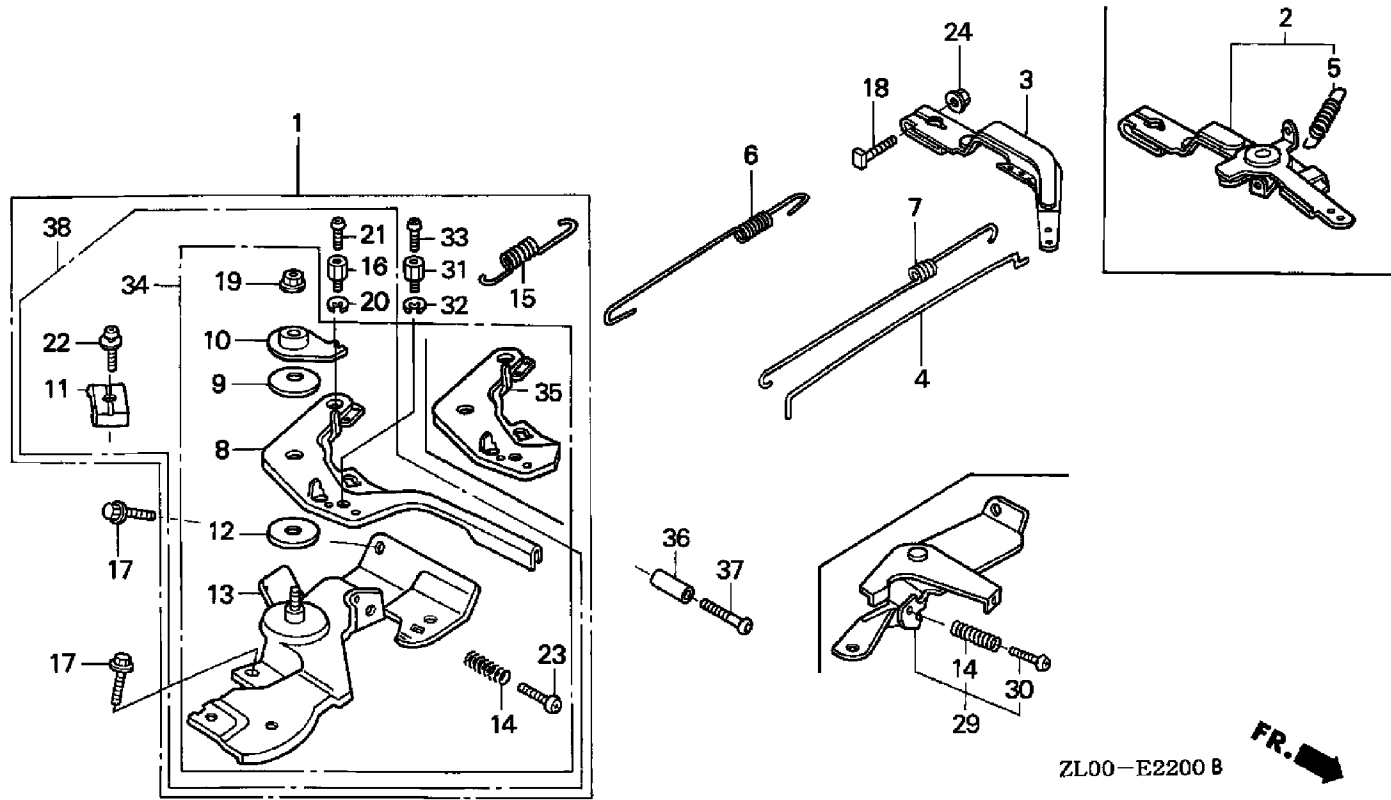

Ref #	Part Number	Qty	Description
1	16500-ZH8-821	1	SEE PART DETAILS - SUP; CONTROL ASSY. (REMOTE) Use up to Engine SN 1180377. (Honda Code 4730560).
1	16500-ZH8-822	1	SEE PART DETAILS - SUP; CONTROL ASSY. (REMOTE) Use from Engine SN 1180378 to 1288955. (Honda Code 5904669).
1	16500-ZH8-823	1	SEE PART DETAILS - PRI; CONTROL ASSY. (REMOTE) Use from Engine SN 1180378. (Honda Code 6147755).
3	16551-ZL0-000	1	ARM, GOVERNOR (Honda Code 4743084).
4	16555-ZE1-000	1	ROD, GOVERNOR (Honda Code 1427319).
6	16561-ZL0-000	1	SPRING, GOVERNOR (Honda Code 4743092).
7	16562-ZE1-020	1	SEE PART DETAILS - PRI; SPRING, THROTTLE RETURN (Honda Code 1950625).
8	16571-ZH8-000	1	SEE PART DETAILS - SUP; LEVER, CONTROL Use up to Engine SN 1180377. (Honda Code 3683596).
8	16571-ZH8-020	1	SEE PART DETAILS - PRI; LEVER, CONTROL Use up to Engine SN 1180377. (Honda Code 6145338).
8	16571-ZH8-020	1	SEE PART DETAILS - PRI; LEVER, CONTROL Use from Engine SN 1180378. (Honda Code 6145338).
9	16574-ZE1-000	1	SPRING, LEVER (Honda Code 1427384).
10	16575-ZH8-000	1	SEE PART DETAILS - PRI; WASHER, CONTROL LEVER (Honda Code 3683604).
11	16576-891-000	1	HOLDER, CABLE (Honda Code 0800466).
12	16578-ZE1-000	1	SPACER, CONTROL LEVER (Honda Code 1427400).
13	16580-ZH8-811	1	SEE PART DETAILS - SUP; BASE, CONTROL Use up to Engine SN 1180377. (Honda Code 4725321).
13	16580-ZH8-813	1	SEE PART DETAILS - PRI; BASE, CONTROL (REMOTE) (Honda Code 6145346).
14	16584-883-300	1	SPRING, CONTROL ADJUSTING (Honda Code 0636431).
15	16592-ZE1-810	1	SPRING, CABLE RETURN (Honda Code 1445774).
17	90013-883-000	2	SEE PART DETAILS - PRI; BOLT, FLANGE (6X12) (CT200) (Honda Code 0636845).
18	90015-ZE5-010	1	SEE PART DETAILS - PRI; BOLT, GOVERNOR ARM (Honda Code 2418671).
19	90114-SA0-000	1	NUT, SELF-LOCK (6MM) (Honda Code 1410182).
22	93500-05016-0A	1	SEE PART DETAILS - PRI; SCREW, PAN (5X16) (Honda Code 0145557).
23	93500-05025-0H	1	SCREW, PAN (5X25) (Honda Code 0374702).
24	94050-06000	1	SEE PART DETAILS - PRI; NUT, FLANGE (6MM) (Honda Code 0471623).