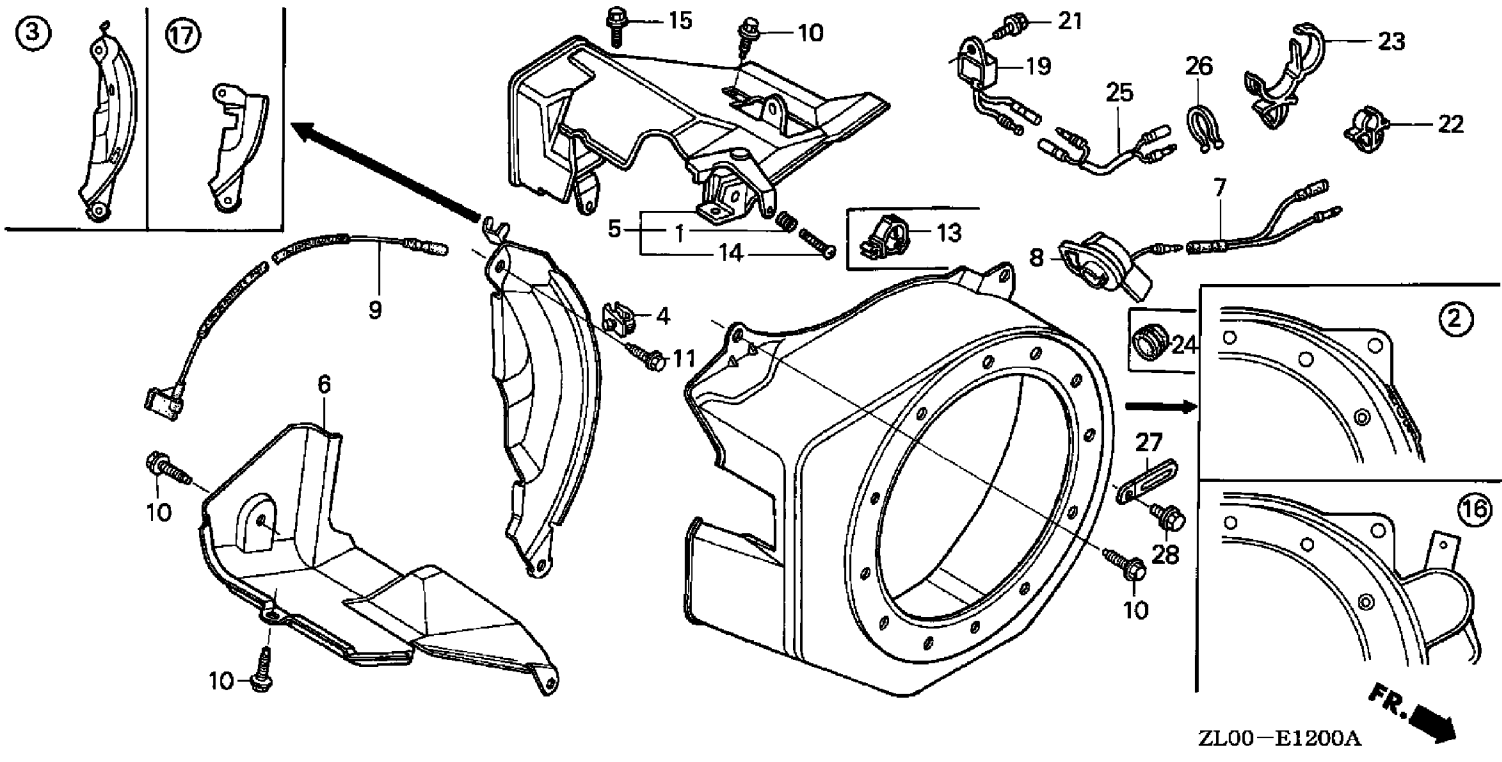

Ref #	Part Number	Qty	Description
2	19610-ZL0-000ZA	1	COVER, FAN *NH246* (LOOSY GRAY) (Honda Code 4743159).
2	19610-ZL0-000ZB	1	COVER, FAN *R8* (BRIGHT RED) (Honda Code 4743167).
2	19610-ZL0-000ZD	1	COVER, FAN *NH1* (BLACK) (Honda Code 6139935).
3	19611-ZH8-810	1	PLATE, SIDE (OIL ALERT) Use from Engine SN 1156171. (Honda Code 5891528).
3	19612-ZH8-810	1	PLATE, SIDE (STD) Use up to Engine SN 1110329. (Honda Code 3683778).
3	19612-ZH8-811	1	SEE PART DETAILS - SUP; PLATE, SIDE (OIL ALERT) Use from Engine SN 1110330 to 1127340. (Honda Code 5425624).
3	19612-ZH8-812	1	SEE PART DETAILS - PRI; PLATE, SIDE Use from Engine SN 1110330 to 1156170. (Honda Code 5891536).
4	19613-ZE1-000	1	SEE PART DETAILS - SUP; CLAMP, WIRE Use up to Engine SN 1061455. (Honda Code 1441385).
4	19613-ZE1-010	1	SEE PART DETAILS - PRI; CLAMP, CORD Use up to Engine SN 1061455. (Honda Code 5891544).
6	19630-ZH8-000	1	SHROUD (Honda Code 3683802).
7	32197-ZH8-003	1	SUB-HARNESS Use up to Engine SN 1061455. (Honda Code 4193082).
8	36100-ZE1-015	1	SEE PART DETAILS - PRI; SWITCH ASSY., ENGINE STOP Use up to Engine SN 1061455. (Honda Code 2787869).
8	36100-ZH7-003	1	SWITCH ASSY., ENGINE STOP Use from Engine SN 1061456. (Honda Code 5266184).
9	36101-ZE1-010	1	WIRE, STOP SWITCH (370MM) (Honda Code 3684032).
10	90013-883-000	6	SEE PART DETAILS - PRI; BOLT, FLANGE (6X12) (CT200) (Honda Code 0636845).
11	90022-888-010	1	BOLT, FLANGE (6X20) (CT200) (Honda Code 0671552).
13	90601-ZH7-013	1	SEE PART DETAILS - PRI; CLIP, HARNESS Use from Engine SN 1061456. (Honda Code 5263934).
19	34150-ZH7-003	1	ALERT UNIT, OIL Use from Engine SN 1156171. (Honda Code 5858444).
21	95701-06008-00	1	SEE PART DETAILS - PRI; BOLT, FLANGE (6X8) Use from Engine SN 1156171. (Honda Code 2581353).