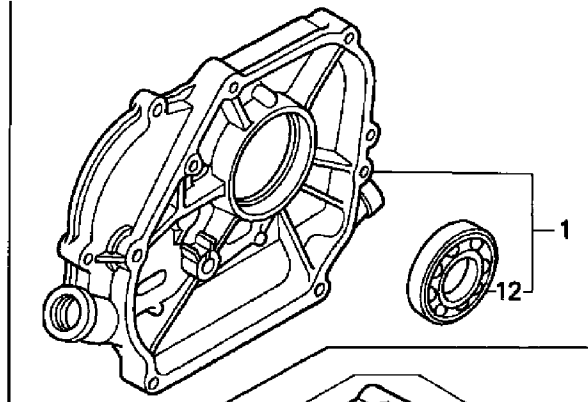

Ref #	Part Number	Qty	Description
2	11300-ZE1-641	1	SEE PART DETAILS - PRI; COVER ASSY., CRANKCASE (U-TYPE) (Honda Code 4731568).
4	11381-ZH8-801	1	SEE PART DETAILS - PRI; GASKET, CASE COVER (NON-ASBESTOS) Use up to Engine SN 1002566. (Honda Code 4723144).
4	11381-ZL0-000	1	GASKET, CASE COVER Use from Engine SN 1002567. (Honda Code 4917720).
5	15600-ZE1-003	1	SEE PART DETAILS - PRI; CAP ASSY., OIL FILLER (Honda Code 4500146).
6	15600-ZG4-003	1	CAP ASSY., OIL FILLER (Honda Code 4497921).
7	15625-ZE1-003	2	GASKET, OIL FILLER CAP (Honda Code 4497947).
9	91202-883-005	1	OIL SEAL (25X41X6) (Honda Code 0636936).
10	94301-08140	2	SEE PART DETAILS - PRI; PIN A, DOWEL (8X14) (Honda Code 0069310).
11	95701-08032-00	6	SEE PART DETAILS - PRI; BOLT, FLANGE (8X32) (Honda Code 2751725).
12	96100-62050-00	1	SEE PART DETAILS - PRI; BEARING, RADIAL BALL (6205) (Honda Code 0636977).