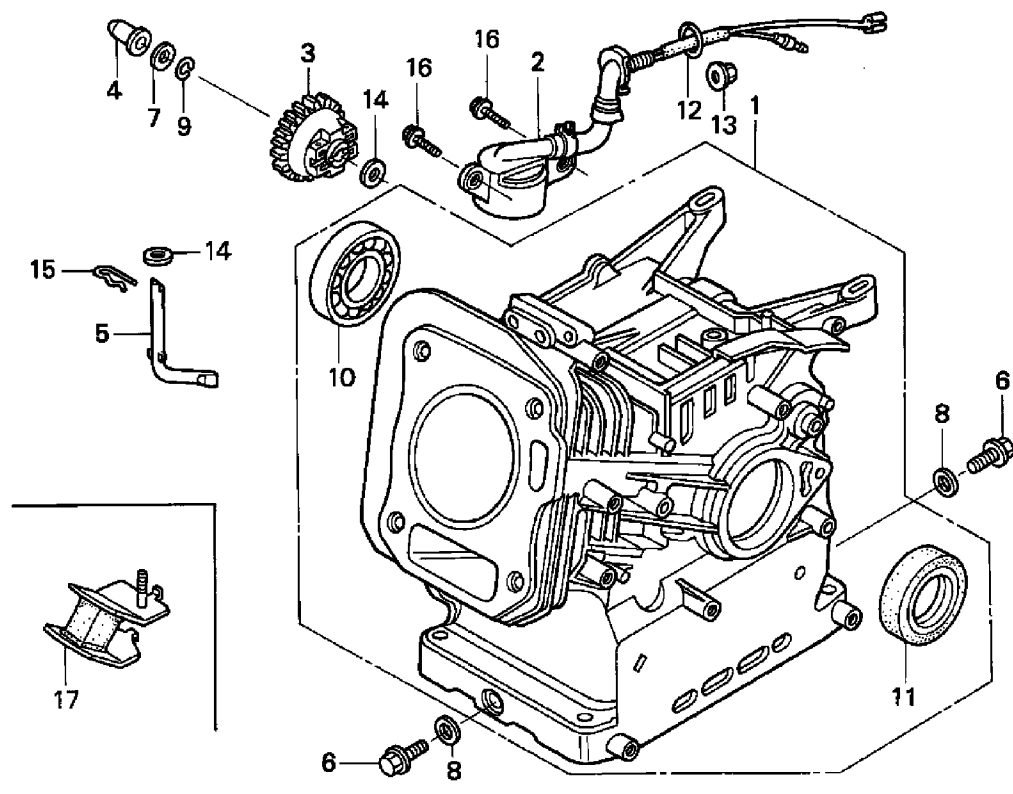

ZL00-E0300A **FR.**

Ref #	Part Number	Qty	Description
1	12000-ZL0-811	1	SEE PART DETAILS - PRI; CYLINDER ASSY. (Honda Code 6841050).
2	15510-ZE1-033	1	SEE PART DETAILS - PRI; SWITCH ASSY., OIL LEVEL (Honda Code 5962063).
3	16506-ZL0-000	1	GOVERNOR ASSY. (Honda Code 4743076).
4	16531-ZE1-000	1	SLIDER, GOVERNOR (Honda Code 1427251).
5	16541-ZE1-000	1	SHAFT, GOVERNOR ARM (Honda Code 1427277).
6	90131-ZE1-000	2	BOLT, DRAIN PLUG (Honda Code 1431246).
7	90451-ZE1-000	1	SEE PART DETAILS - PRI; WASHER, THRUST (6MM) (Honda Code 2413862).
8	90601-ZE1-000	2	WASHER, DRAIN PLUG (10.2MM) (Honda Code 1436583).
9	90602-ZE1-000	1	SEE PART DETAILS - PRI; CLIP, GOVERNOR HOLDER (Honda Code 2456697).
10	91001-ZF1-003	1	SEE PART DETAILS - PRI; BEARING, RADIAL BALL (6205) (Honda Code 3684248).
11	91202-883-005	1	OIL SEAL (25X41X6) (Honda Code 0636936).
12	91353-671-003	1	SEE PART DETAILS - PRI; O-RING (13.5X1.5) (ARAI) (Honda Code 0949883).
13	94050-10000	1	SEE PART DETAILS - PRI; NUT, FLANGE (10MM) (Honda Code 0483867).
14	94101-06800	2	SEE PART DETAILS - PRI; WASHER, PLAIN (6MM) (Honda Code 0345900).
15	94251-08000	1	SEE PART DETAILS - PRI; PIN, LOCK (8MM) (Honda Code 0115527).
16	95701-06012-00	2	SEE PART DETAILS - PRI; BOLT, FLANGE (6X12) (Honda Code 2105799).