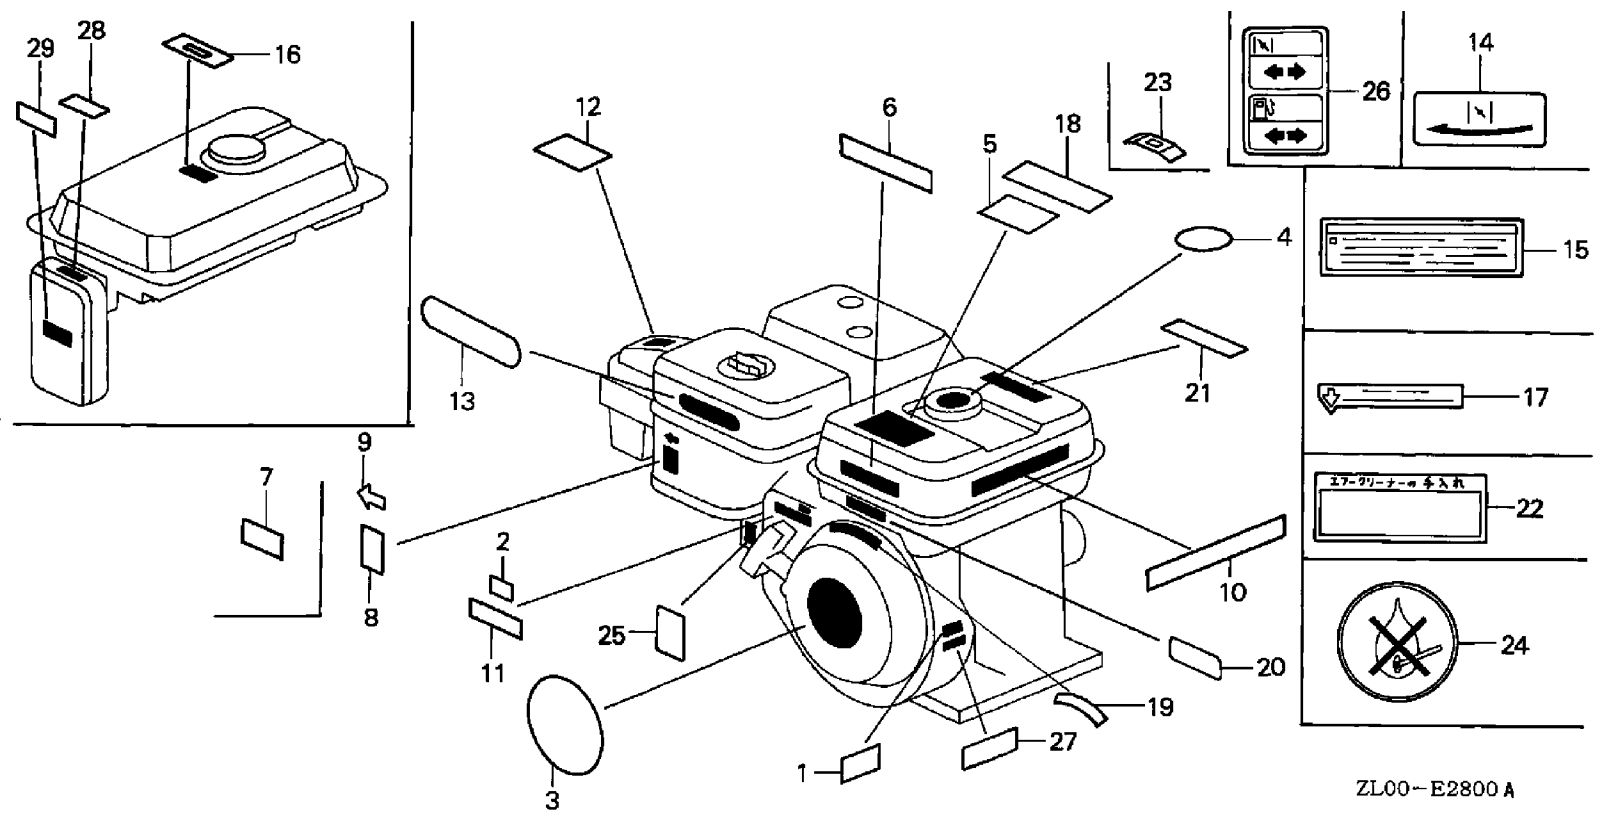

**No Artwork  
Available**

---

Ref #	Part Number	Qty	Description
1	06111-ZL0-000	1	GASKET KIT (Honda Code 5148085).

---

ZL00-E2000A

Ref #	Part Number	Qty	Description
1	30500-ZE1-033	1	SEE PART DETAILS - SUP; COIL ASSY., IGNITION Use up to Engine SN 1741677. (Honda Code 4589693).
1	30500-ZE1-043	1	SEE PART DETAILS - PRI; COIL ASSY., IGNITION (Honda Code 7120405).
2	30700-ZE1-013	1	SEE PART DETAILS - PRI; CAP ASSY., NOISE SUPPRESSOR (Honda Code 3526837).
9	90121-952-000	2	BOLT, FLANGE (6X25) (Honda Code 0748111).