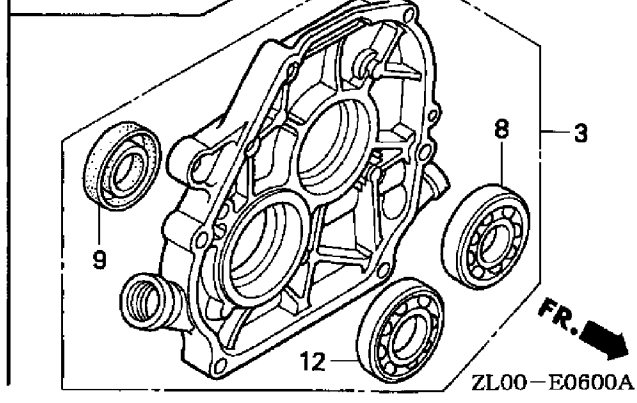

Ref #	Part Number	Qty	Description
2	11300-ZE1-641	1	SEE PART DETAILS - PRI; COVER ASSY., CRANKCASE (U-TYPE) (Honda Code 4731568).
4	11381-ZH8-801	1	SEE PART DETAILS - PRI; GASKET, CASE COVER (NON-ASBESTOS) Use up to Engine SN 1002566. (Honda Code 4723144).
4	11381-ZL0-000	1	GASKET, CASE COVER Use from Engine SN 1002567. (Honda Code 4917720).
5	15600-ZE1-003	1	SEE PART DETAILS - PRI; CAP ASSY., OIL FILLER (Honda Code 4500146).
6	15600-ZG4-003	1	CAP ASSY., OIL FILLER (Honda Code 4497921).
7	15625-ZE1-003	2	GASKET, OIL FILLER CAP (Honda Code 4497947).
9	91202-883-005	1	OIL SEAL (25X41X6) (Honda Code 0636936).
10	94301-08140	2	SEE PART DETAILS - PRI; PIN A, DOWEL (8X14) (Honda Code 0069310).
11	95701-08032-00	6	SEE PART DETAILS - PRI; BOLT, FLANGE (8X32) (Honda Code 2751725).
12	96100-62050-00	1	SEE PART DETAILS - PRI; BEARING, RADIAL BALL (6205) (Honda Code 0636977).