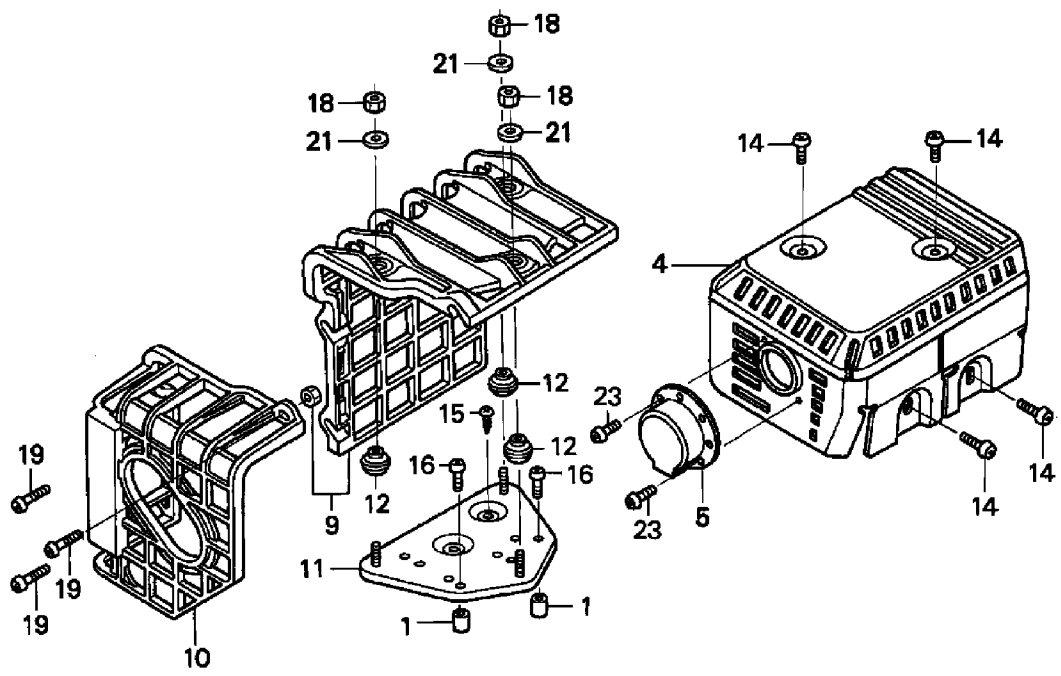

ZL00-E1600A **FR.** →

Ref #	Part Number	Qty	Description
2	18310-ZL0-000	1	MUFFLER (Honda Code 4743100).
3	18315-ZE1-000	1	STAY, MUFFLER (Honda Code 1540830).
4	18320-ZF1-H51	1	SEE PART DETAILS - PRI; PROTECTOR, MUFFLER (Honda Code 4640850).
6	18355-ZL0-000	1	ARRESTER, SPARK (Optional). (Honda Code 4743126).
7	18361-ZL0-000	1	NETTING, WIRE FLANGE (Honda Code 4743134).
8	18381-ZH8-800	1	GASKET, MUFFLER (Honda Code 3683745).
13	90016-ZE1-000	1	BOLT, FLANGE (6X13) (Honda Code 1541002).
14	90050-ZE1-000	4	SCREW, TAPPING (5X8) (Honda Code 1431105).
17	90056-ZL0-000	1	SCREW, TAPPING (4X6) (Honda Code 7227622).
20	94001-08000-0S	2	SEE PART DETAILS - PRI; NUT, HEX. (8MM) (Honda Code 0167338).
22	95701-06012-00	1	SEE PART DETAILS - PRI; BOLT, FLANGE (6X12) (Honda Code 2105799).