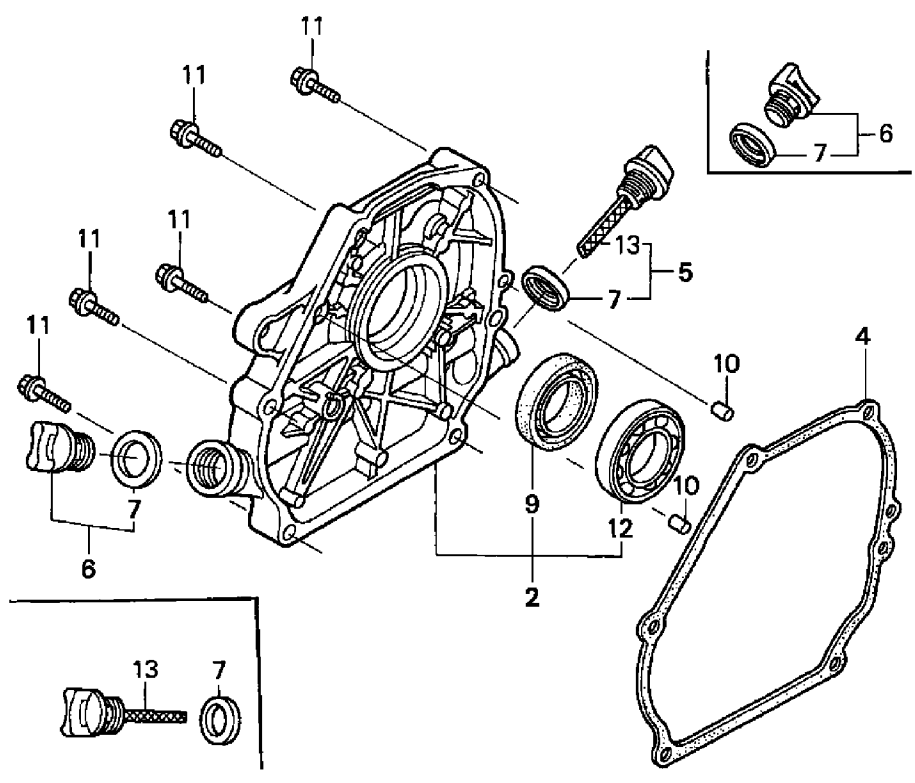

Ref #	Part Number	Qty	Description
2	11300-ZE1-641	1	SEE PART DETAILS - PRI; COVER ASSY., CRANKCASE (U-TYPE) (Honda Code 4731568).
4	11381-ZH8-801	1	SEE PART DETAILS - PRI; GASKET, CASE COVER (NON-ASBESTOS) Use up to Engine SN 1002566. (Honda Code 4723144).
4	11381-ZL0-000	1	GASKET, CASE COVER Use from Engine SN 1002567. (Honda Code 4917720).
5	15600-ZE1-003	1	SEE PART DETAILS - PRI; CAP ASSY., OIL FILLER (Honda Code 4500146).
6	15600-ZG4-003	1	CAP ASSY., OIL FILLER (Honda Code 4497921).
7	15625-ZE1-003	2	GASKET, OIL FILLER CAP (Honda Code 4497947).
9	91202-883-005	1	OIL SEAL (25X41X6) (Honda Code 0636936).
10	94301-08140	2	SEE PART DETAILS - PRI; PIN A, DOWEL (8X14) (Honda Code 0069310).
11	95701-08032-00	6	SEE PART DETAILS - PRI; BOLT, FLANGE (8X32) (Honda Code 2751725).
12	96100-62050-00	1	SEE PART DETAILS - PRI; BEARING, RADIAL BALL (6205) (Honda Code 0636977).