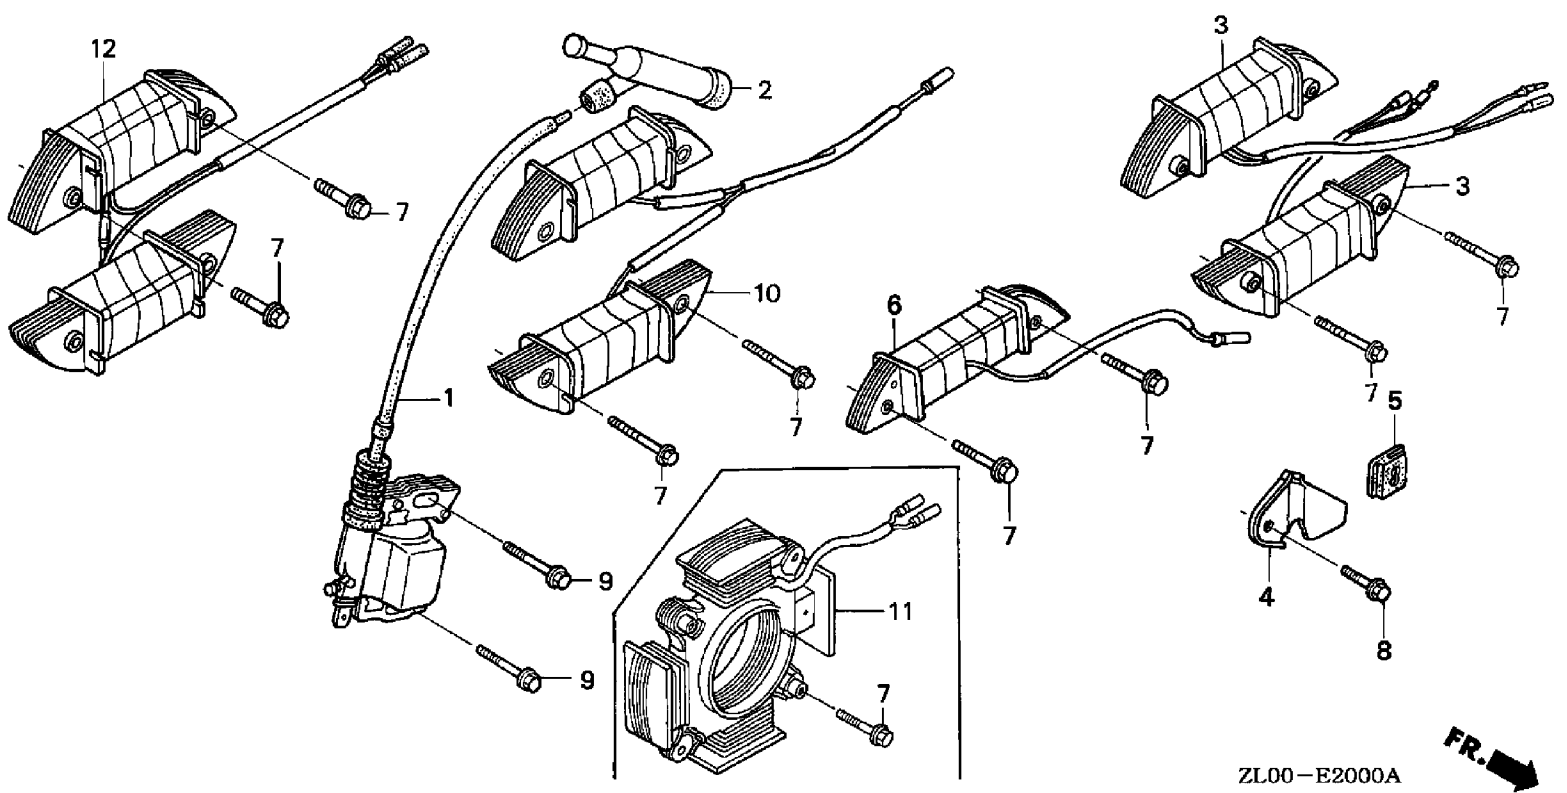

ZL00-E2000A

Ref #	Part Number	Qty	Description
1	30500-ZE1-033	1	SEE PART DETAILS - SUP; COIL ASSY., IGNITION Use up to Engine SN 1741677. (Honda Code 4589693).
1	30500-ZE1-043	1	SEE PART DETAILS - PRI; COIL ASSY., IGNITION (Honda Code 7120405).
2	30700-ZE1-013	1	SEE PART DETAILS - PRI; CAP ASSY., NOISE SUPPRESSOR (Honda Code 3526837).
9	90121-952-000	2	BOLT, FLANGE (6X25) (Honda Code 0748111).