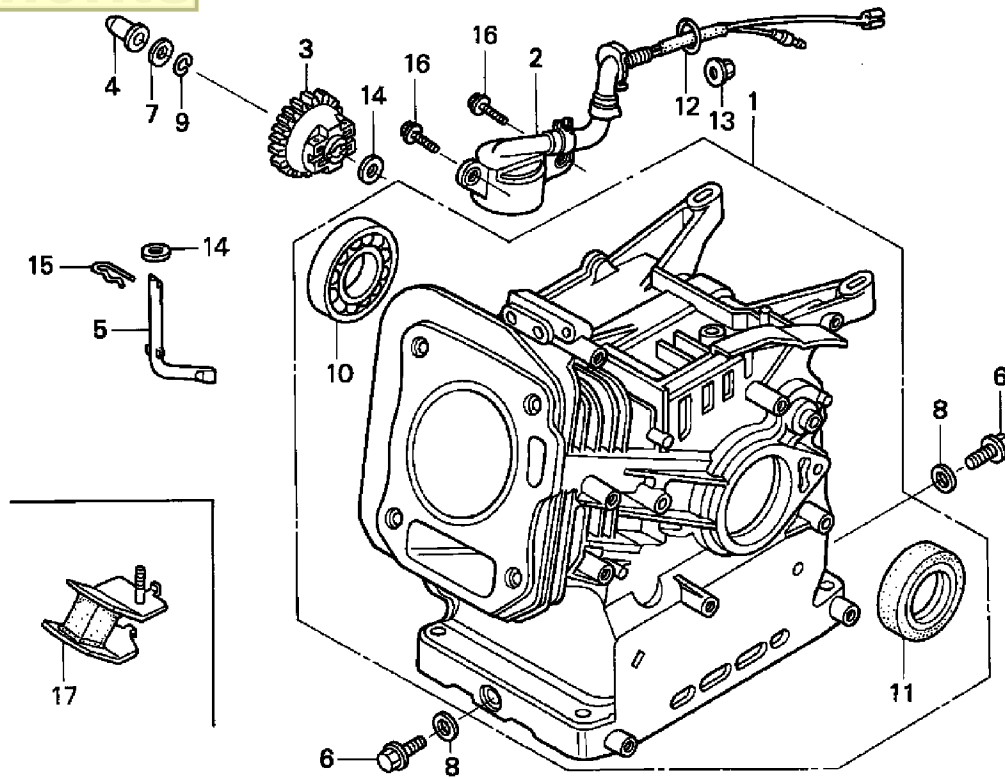

ZL00-E0300A **FR.**

Ref #	Part Number	Qty	Description
1	12000-ZL0-811	1	SEE PART DETAILS - PRI; CYLINDER ASSY. (Honda Code 6841050).
2	15510-ZE1-033	1	SEE PART DETAILS - PRI; SWITCH ASSY., OIL LEVEL (Honda Code 5962063).
3	16506-ZL0-000	1	GOVERNOR ASSY. (Honda Code 4743076).
4	16531-ZE1-000	1	SLIDER, GOVERNOR (Honda Code 1427251).
5	16541-ZE1-000	1	SHAFT, GOVERNOR ARM (Honda Code 1427277).
6	90131-ZE1-000	2	BOLT, DRAIN PLUG (Honda Code 1431246).
7	90451-ZE1-000	1	SEE PART DETAILS - PRI; WASHER, THRUST (6MM) (Honda Code 2413862).
8	90601-ZE1-000	2	WASHER, DRAIN PLUG (10.2MM) (Honda Code 1436583).
9	90602-ZE1-000	1	SEE PART DETAILS - PRI; CLIP, GOVERNOR HOLDER (Honda Code 2456697).
10	91001-ZF1-003	1	SEE PART DETAILS - PRI; BEARING, RADIAL BALL (6205) (Honda Code 3684248).
11	91202-883-005	1	OIL SEAL (25X41X6) (Honda Code 0636936).
12	91353-671-003	1	SEE PART DETAILS - PRI; O-RING (13.5X1.5) (ARAI) (Honda Code 0949883).
13	94050-10000	1	SEE PART DETAILS - PRI; NUT, FLANGE (10MM) (Honda Code 0483867).
14	94101-06800	2	SEE PART DETAILS - PRI; WASHER, PLAIN (6MM) (Honda Code 0345900).
15	94251-08000	1	SEE PART DETAILS - PRI; PIN, LOCK (8MM) (Honda Code 0115527).
16	95701-06012-00	2	SEE PART DETAILS - PRI; BOLT, FLANGE (6X12) (Honda Code 2105799).