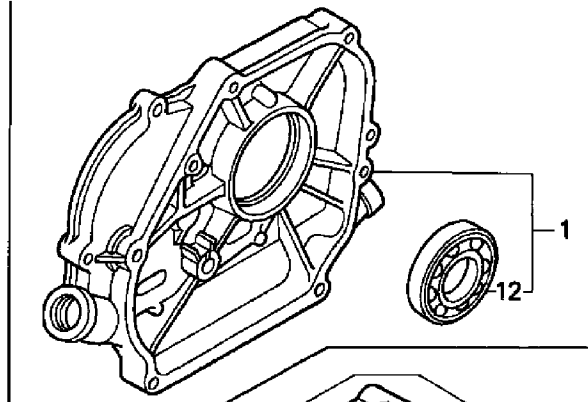

Ref #	Part Number	Qty	Description
2	11300-ZE1-641	1	SEE PART DETAILS - PRI; COVER ASSY., CRANKCASE (U-TYPE) (Honda Code 4731568).
4	11381-ZL0-000	1	GASKET, CASE COVER (Honda Code 4917720).
5	15600-ZE1-003	1	SEE PART DETAILS - PRI; CAP ASSY., OIL FILLER (Honda Code 4500146).
6	15600-ZG4-003	1	CAP ASSY., OIL FILLER (Honda Code 4497921).
7	15625-ZE1-003	2	GASKET, OIL FILLER CAP (Honda Code 4497947).
9	91202-883-005	1	OIL SEAL (25X41X6) (Honda Code 0636936).
10	94301-08140	2	SEE PART DETAILS - PRI; PIN A, DOWEL (8X14) (Honda Code 0069310).
11	95701-08032-00	6	SEE PART DETAILS - PRI; BOLT, FLANGE (8X32) (Honda Code 2751725).
12	96100-62050-00	1	SEE PART DETAILS - PRI; BEARING, RADIAL BALL (6205) (Honda Code 0636977).