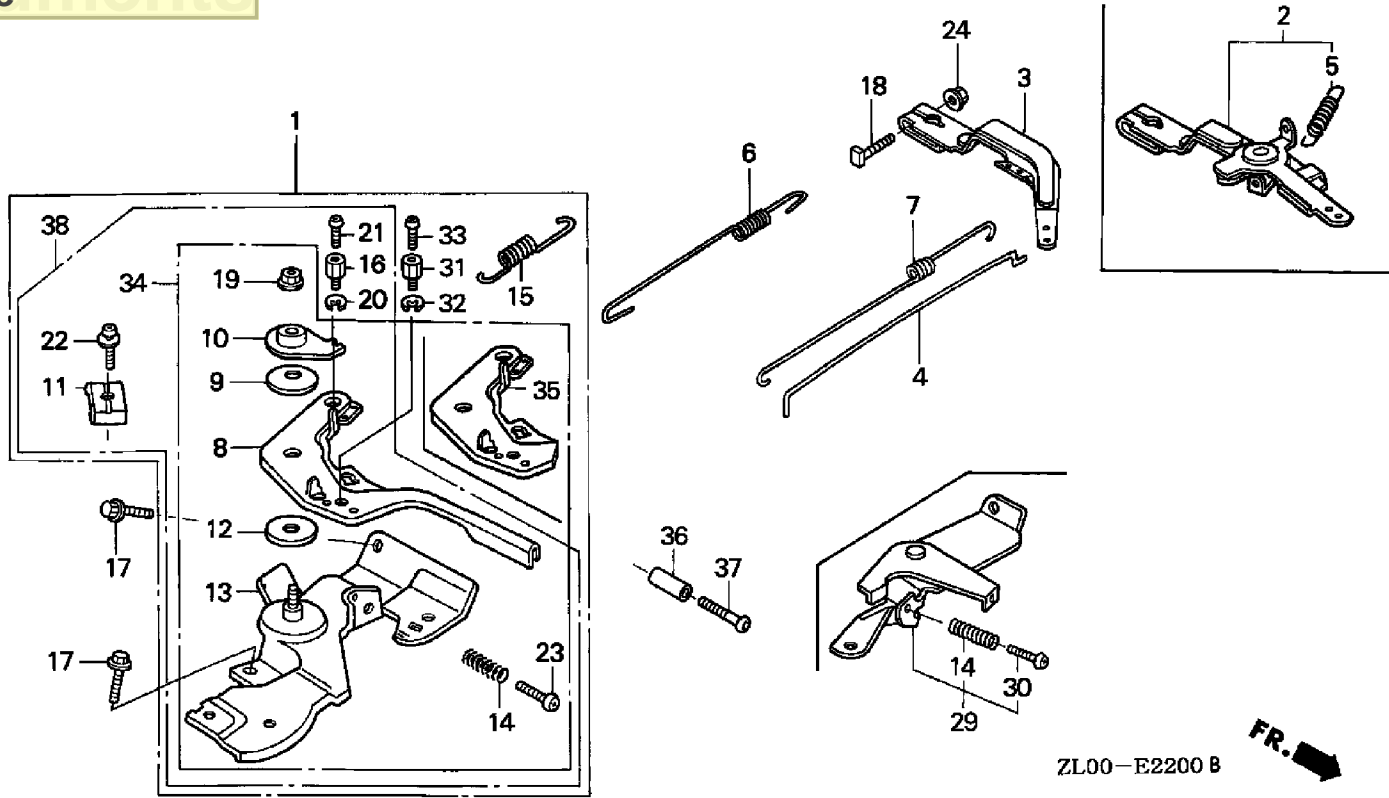

Ref #	Part Number	Qty	Description
3	16551-ZL0-000	1	ARM, GOVERNOR (Honda Code 4743084).
4	16555-ZE1-000	1	ROD, GOVERNOR (Honda Code 1427319).
6	16561-ZL0-000	1	SPRING, GOVERNOR (Honda Code 4743092).
7	16562-ZE1-020	1	SEE PART DETAILS - PRI; SPRING, THROTTLE RETURN (Honda Code 1950625).
8	16571-ZH8-000	1	SEE PART DETAILS - SUP; LEVER, CONTROL Use up to Engine SN 1180377. (Honda Code 3683596).
8	16571-ZH8-020	1	SEE PART DETAILS - PRI; LEVER, CONTROL Use up to Engine SN 1180377. (Honda Code 6145338).
8	16571-ZH8-020	1	SEE PART DETAILS - PRI; LEVER, CONTROL Use from Engine SN 1180378. (Honda Code 6145338).
9	16574-ZE1-000	1	SPRING, LEVER (Honda Code 1427384).
10	16575-ZH8-000	1	SEE PART DETAILS - PRI; WASHER, CONTROL LEVER (Honda Code 3683604).
12	16578-ZE1-000	1	SPACER, CONTROL LEVER (Honda Code 1427400).
13	16580-ZH8-020	1	SEE PART DETAILS - SUP; BASE, CONTROL Use up to Engine SN 1288955. (Honda Code 6094833).
13	16580-ZH8-030	1	SEE PART DETAILS - PRI; BASE, CONTROL (Honda Code 6356760).
14	16584-883-300	1	SPRING, CONTROL ADJUSTING (Honda Code 0636431).
17	90013-883-000	2	SEE PART DETAILS - PRI; BOLT, FLANGE (6X12) (CT200) (Honda Code 0636845).
18	90015-ZE5-010	1	SEE PART DETAILS - PRI; BOLT, GOVERNOR ARM (Honda Code 2418671).
19	90114-SA0-000	1	NUT, SELF-LOCK (6MM) (Honda Code 1410182).
23	93500-05025-0A	1	SEE PART DETAILS - PRI; SCREW, PAN (5X25) (Honda Code 0145565).
24	94050-06000	1	SEE PART DETAILS - PRI; NUT, FLANGE (6MM) (Honda Code 0471623).
34	16500-ZH8-010	1	SEE PART DETAILS - SUP; CONTROL ASSY. Use up to Engine SN 1180377. (Honda Code 4725297).
34	16500-ZH8-020	1	SEE PART DETAILS - SUP; CONTROL ASSY. Use up to Engine SN 1288955. (Honda Code 5989736).
34	16500-ZH8-030	1	SEE PART DETAILS - PRI; CONTROL ASSY. (Honda Code 6262299).