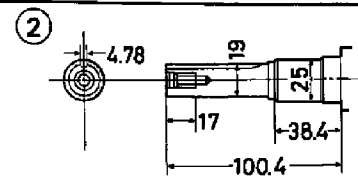

Ref #	Part Number	Qty	Description
2	11300-ZE1-641	1	SEE PART DETAILS - PRI; COVER ASSY., CRANKCASE (U-TYPE) (Honda Code 4731568).
4	11381-ZL0-000	1	GASKET, CASE COVER (Honda Code 4917720).
5	15600-ZE1-003	1	SEE PART DETAILS - PRI; CAP ASSY., OIL FILLER (Honda Code 4500146).
6	15600-ZG4-003	1	CAP ASSY., OIL FILLER (Honda Code 4497921).
7	15625-ZE1-003	2	GASKET, OIL FILLER CAP (Honda Code 4497947).
9	91202-883-005	1	OIL SEAL (25X41X6) (Honda Code 0636936).
10	94301-08140	2	SEE PART DETAILS - PRI; PIN A, DOWEL (8X14) (Honda Code 0069310).
11	95701-08032-00	6	SEE PART DETAILS - PRI; BOLT, FLANGE (8X32) (Honda Code 2751725).
12	96100-62050-00	1	SEE PART DETAILS - PRI; BEARING, RADIAL BALL (6205) (Honda Code 0636977).

ZL00-E0700A