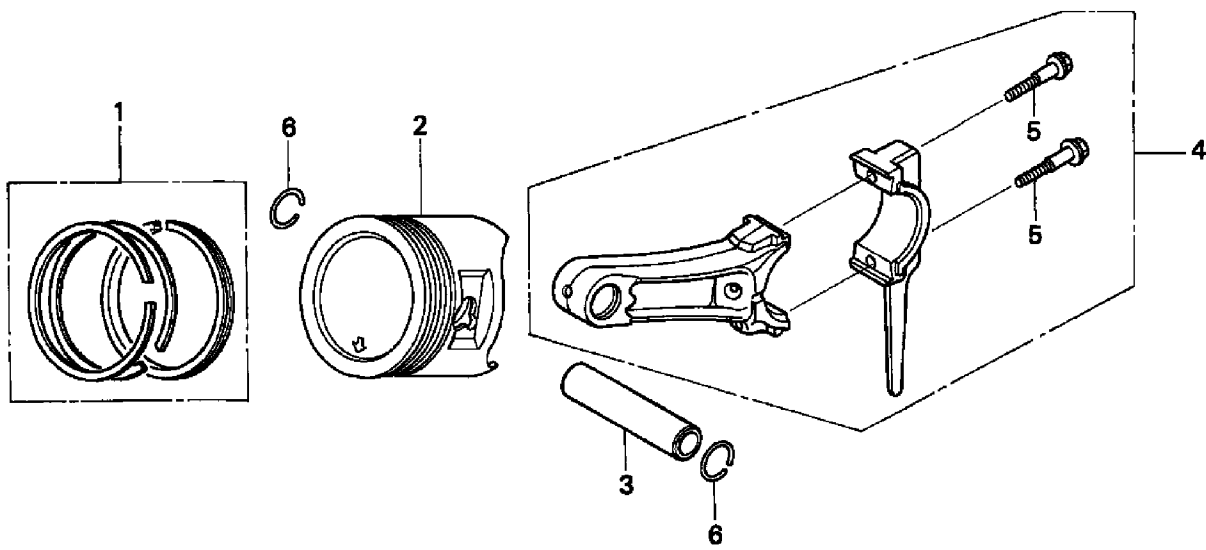

ZL00-E0800A

Ref #	Part Number	Qty	Description
1	13010-ZL0-003	1	RING SET, PISTON (STD) (Honda Code 4742771).
1	13011-ZL0-003	1	RING SET, PISTON (OS 0.25) (Optional). (Honda Code 4742789).
1	13012-ZL0-003	1	RING SET, PISTON (OS 0.50) (Optional). (Honda Code 4742797).
1	13013-ZL0-003	1	RING SET, PISTON (0.75) (Optional). (Honda Code 4742805).
2	13101-ZL0-010	1	SEE PART DETAILS - PRI; PISTON (STD) (Honda Code 6873533).
2	13102-ZL0-010	1	PISTON (OS 0.25) (Optional). (Honda Code 6858203).
2	13103-ZL0-010	1	PISTON (OS 0.50) (Optional). (Honda Code 6873541).
2	13104-ZL0-010	1	PISTON (0.75) (Optional). (Honda Code 6873558).
3	13111-ZE1-000	1	PIN, PISTON (Honda Code 1426584).
4	13200-ZE1-010	1	SEE PART DETAILS - PRI; ROD ASSY., CONNECTING (Honda Code 4725255).
5	90001-ZE1-000	2	BOLT, CONNECTING ROD (Honda Code 1431055).
6	90551-ZE1-000	2	CLIP, PISTON PIN (18MM) (Honda Code 2539120).