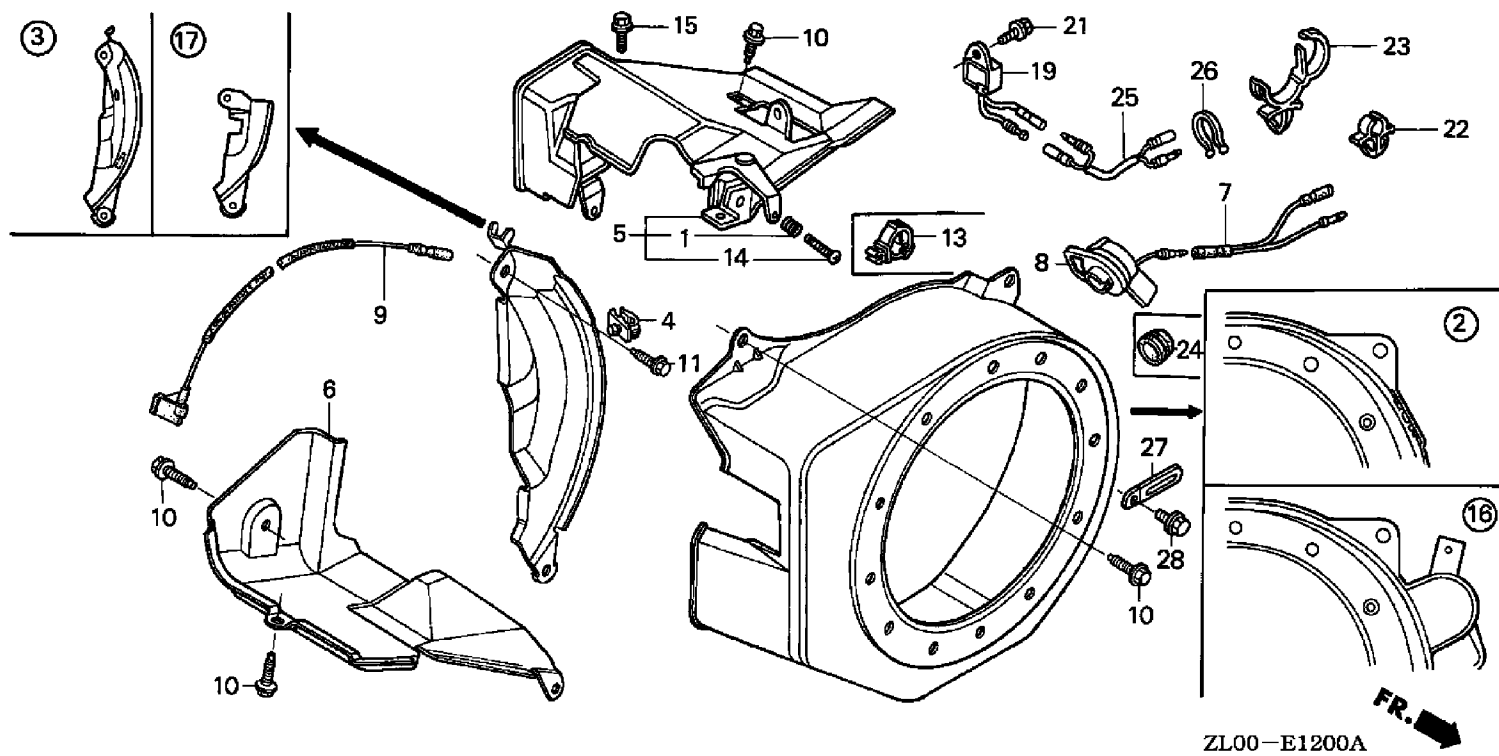

ZL00-E1200A

Ref #	Part Number	Qty	Description
2	19610-ZL0-000ZB	1	COVER, FAN *R8* (BRIGHT RED) (Honda Code 4743167).
3	19611-ZH8-810	1	PLATE, SIDE (OIL ALERT) Use from Engine SN 1156171. (Honda Code 5891528).
3	19612-ZH8-810	1	PLATE, SIDE (STD) Use up to Engine SN 1110329. (Honda Code 3683778).
3	19612-ZH8-811	1	SEE PART DETAILS - SUP; PLATE, SIDE (OIL ALERT) Use from Engine SN 1110330 to 1127340. (Honda Code 5425624).
3	19612-ZH8-812	1	SEE PART DETAILS - PRI; PLATE, SIDE Use from Engine SN 1110330 to 1156170. (Honda Code 5891536).
4	19613-ZE1-000	1	SEE PART DETAILS - SUP; CLAMP, WIRE Use up to Engine SN 1061455. (Honda Code 1441385).
4	19613-ZE1-010	1	SEE PART DETAILS - PRI; CLAMP, CORD Use up to Engine SN 1061455. (Honda Code 5891544).
6	19630-ZH8-000	1	SHROUD (Honda Code 3683802).
7	32197-ZH8-003	1	SUB-HARNESS (Honda Code 4193082).
8	36100-ZE1-015	1	SEE PART DETAILS - PRI; SWITCH ASSY., ENGINE STOP Use up to Engine SN 1061455. (Honda Code 2787869).
8	36100-ZH7-003	1	SWITCH ASSY., ENGINE STOP Use from Engine SN 1061456. (Honda Code 5266184).
9	36101-ZE1-010	1	WIRE, STOP SWITCH (370MM) (Honda Code 3684032).
10	90013-883-000	6	SEE PART DETAILS - PRI; BOLT, FLANGE (6X12) (CT200) (Honda Code 0636845).
11	90022-888-010	1	BOLT, FLANGE (6X20) (CT200) (Honda Code 0671552).
13	90601-ZH7-013	1	SEE PART DETAILS - PRI; CLIP, HARNESS Use from Engine SN 1061456. (Honda Code 5263934).
19	34150-ZH7-003	1	ALERT UNIT, OIL Use from Engine SN 1156171. (Honda Code 5858444).
21	95701-06008-00	1	SEE PART DETAILS - PRI; BOLT, FLANGE (6X8) Use from Engine SN 1156171. (Honda Code 2581353).