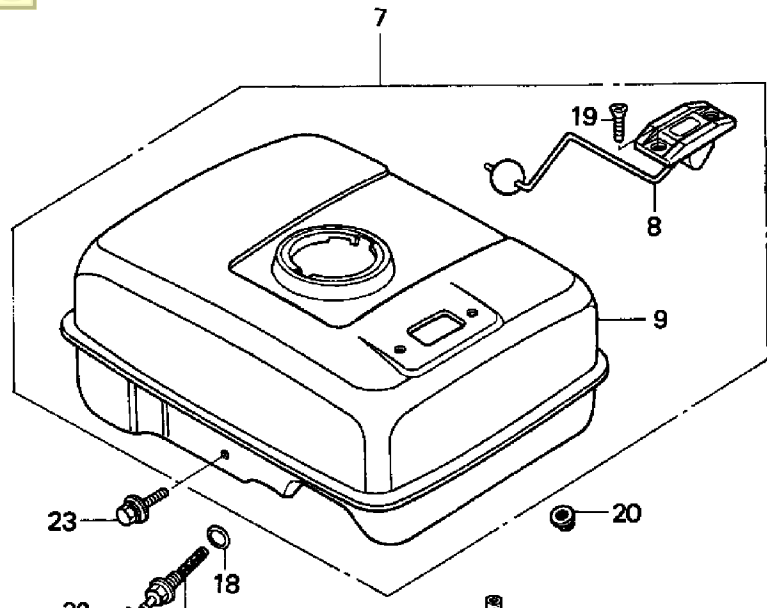

ZL00-E1700A

Ref #	Part Number	Qty	Description
3	16854-ZH8-000	1	SEE PART DETAILS - PRI; RUBBER, SUPPORTER (107MM) (Honda Code 3683646).
21	95001-45003-60M	1	BULK HOSE, FUEL (4.5X3000) (4.5X140) (Honda Code 5137104).
22	95002-02080	2	CLIP, TUBE (B8) (Honda Code 0250647).