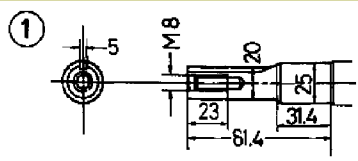

Ref #	Part Number	Qty	Description
2	11300-ZE1-641	1	SEE PART DETAILS - PRI; COVER ASSY., CRANKCASE (U-TYPE) (Honda Code 4731568).
4	11381-ZL0-000	1	GASKET, CASE COVER (Honda Code 4917720).
5	15600-ZE1-003	1	SEE PART DETAILS - PRI; CAP ASSY., OIL FILLER (Honda Code 4500146).
6	15600-ZG4-003	1	CAP ASSY., OIL FILLER (Honda Code 4497921).
7	15625-ZE1-003	2	GASKET, OIL FILLER CAP (Honda Code 4497947).
9	91202-883-005	1	OIL SEAL (25X41X6) (Honda Code 0636936).
10	94301-08140	2	SEE PART DETAILS - PRI; PIN A, DOWEL (8X14) (Honda Code 0069310).
11	95701-08032-00	6	SEE PART DETAILS - PRI; BOLT, FLANGE (8X32) (Honda Code 2751725).
12	96100-62050-00	1	SEE PART DETAILS - PRI; BEARING, RADIAL BALL (6205) (Honda Code 0636977).

ZL00-E0700A