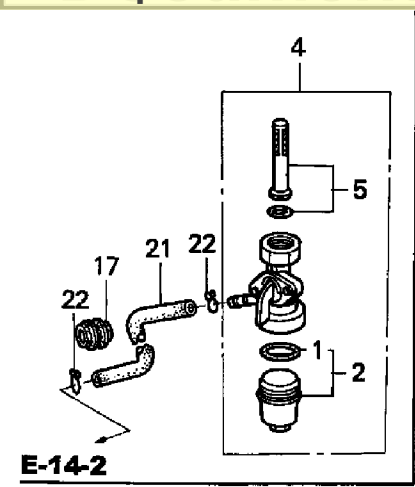

ZL00-E1700A

Ref #	Part Number	Qty	Description
3	16854-ZH8-000	1	SEE PART DETAILS - PRI; RUBBER, SUPPORTER (107MM) (Honda Code 3683646).
21	95001-45003-60M	1	BULK HOSE, FUEL (4.5X3000) (4.5X140) (Honda Code 5137104).
22	95002-02080	2	CLIP, TUBE (B8) (Honda Code 0250647).