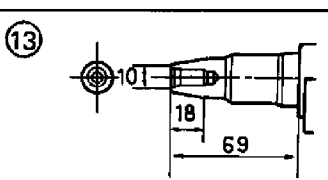

Ref #	Part Number	Qty	Description
2	11300-ZE1-641	1	SEE PART DETAILS - PRI; COVER ASSY., CRANKCASE (U-TYPE) (Honda Code 4731568).
4	11381-ZL0-000	1	GASKET, CASE COVER (Honda Code 4917720).
5	15600-ZE1-003	1	SEE PART DETAILS - PRI; CAP ASSY., OIL FILLER (Honda Code 4500146).
6	15600-ZG4-003	1	CAP ASSY., OIL FILLER (Honda Code 4497921).
7	15625-ZE1-003	2	GASKET, OIL FILLER CAP (Honda Code 4497947).
9	91202-883-005	1	OIL SEAL (25X41X6) (Honda Code 0636936).
10	94301-08140	2	SEE PART DETAILS - PRI; PIN A, DOWEL (8X14) (Honda Code 0069310).
11	95701-08032-00	6	SEE PART DETAILS - PRI; BOLT, FLANGE (8X32) (Honda Code 2751725).
12	96100-62050-00	1	SEE PART DETAILS - PRI; BEARING, RADIAL BALL (6205) (Honda Code 0636977).

ZL00-E0700A