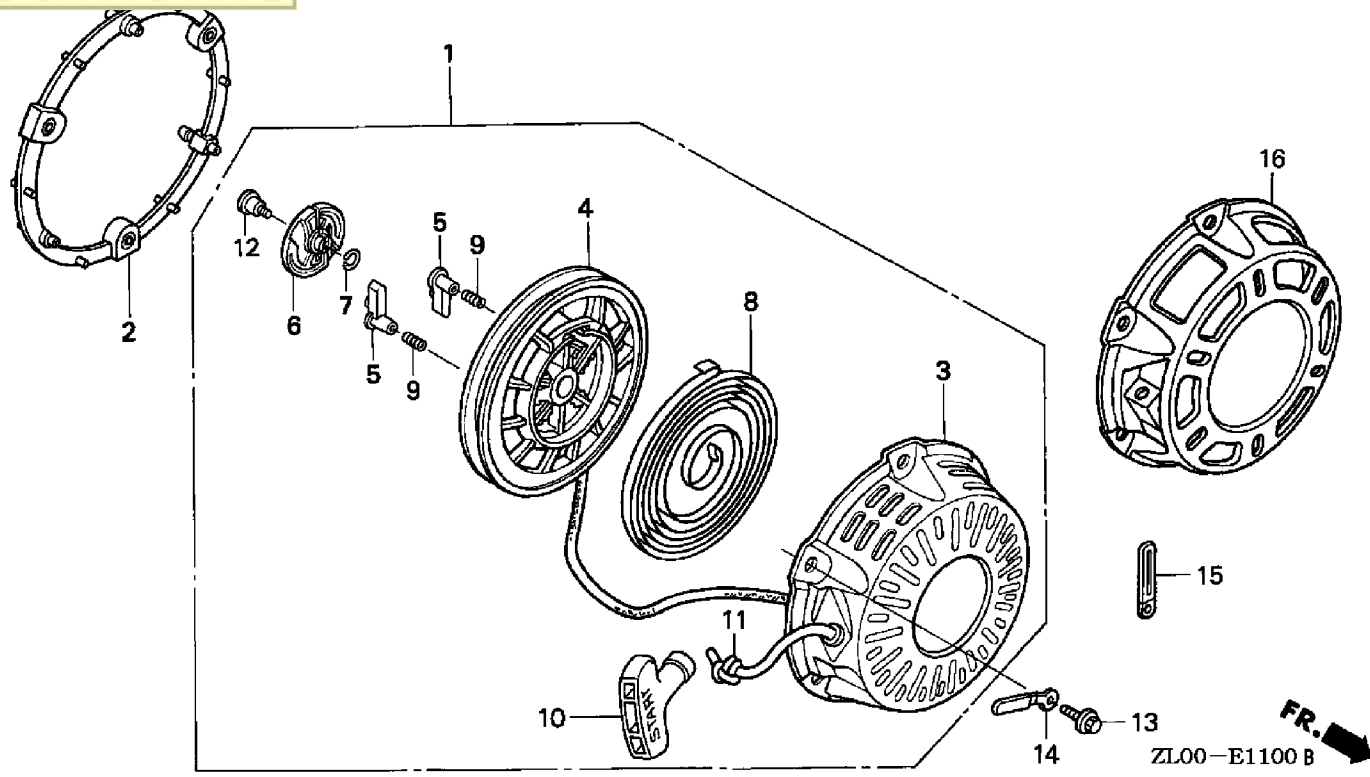

Ref #	Part Number	Qty	Description
1	28400-ZH8-013ZA	1	SEE PART DETAILS - PRI; STARTER ASSY., RECOIL *R8* (BRIGHT RED) (Honda Code 4193033).
2	28405-ZL0-000ZB	1	SPACER, RECOIL STARTER MOUNTING *R8* (BRIGHT RED) (Honda Code 4743217).
3	28410-ZH8-003ZA	1	CASE, RECOIL STARTER *R8* (BRIGHT RED) (Honda Code 3683869).
4	28420-ZH8-013	1	SEE PART DETAILS - PRI; REEL, RECOIL STARTER (Honda Code 4193066).
5	28422-ZH8-013	2	SEE PART DETAILS - PRI; RATCHET, STARTER (Honda Code 4193074).
6	28433-ZH8-003	1	GUIDE, RATCHET (Honda Code 3683893).
7	28441-ZH8-003	1	SPRING, FRICTION (Honda Code 3683901).
8	28442-ZH8-003	1	SPRING, RECOIL STARTER (Honda Code 3683919).
9	28443-ZH8-003	2	SPRING, RETURN (Honda Code 3683927).
10	28461-ZH8-003	1	KNOB, RECOIL STARTER (Honda Code 3683950).
11	28462-ZH8-003	1	SEE PART DETAILS - PRI; ROPE, RECOIL STARTER (#5X55") (NA USE ALT:08550-ZG921-11) (Honda Code 3683968).
12	90003-ZH8-003	1	SCREW, SETTING (Honda Code 3684222).
13	95700-06018-00	3	SEE PART DETAILS - PRI; BOLT, FLANGE (6X18) (Honda Code 0481184).
13	95701-06018-00	3	SEE PART DETAILS - PRI; BOLT, FLANGE (6X18) (Honda Code 2410900).