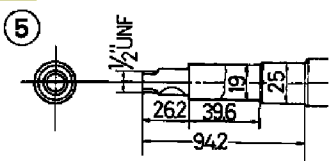

Ref #	Part Number	Qty	Description
2	11300-ZE1-641	1	SEE PART DETAILS - PRI; COVER ASSY., CRANKCASE (U-TYPE) (Honda Code 4731568).
4	11381-ZL0-000	1	GASKET, CASE COVER (Honda Code 4917720).
5	15600-ZE1-003	1	SEE PART DETAILS - PRI; CAP ASSY., OIL FILLER (Honda Code 4500146).
6	15600-ZG4-003	1	CAP ASSY., OIL FILLER (Honda Code 4497921).
7	15625-ZE1-003	2	GASKET, OIL FILLER CAP (Honda Code 4497947).
9	91202-883-005	1	OIL SEAL (25X41X6) (Honda Code 0636936).
10	94301-08140	2	SEE PART DETAILS - PRI; PIN A, DOWEL (8X14) (Honda Code 0069310).
11	95701-08032-00	6	SEE PART DETAILS - PRI; BOLT, FLANGE (8X32) (Honda Code 2751725).
12	96100-62050-00	1	SEE PART DETAILS - PRI; BEARING, RADIAL BALL (6205) (Honda Code 0636977).

ZL00-E0700A