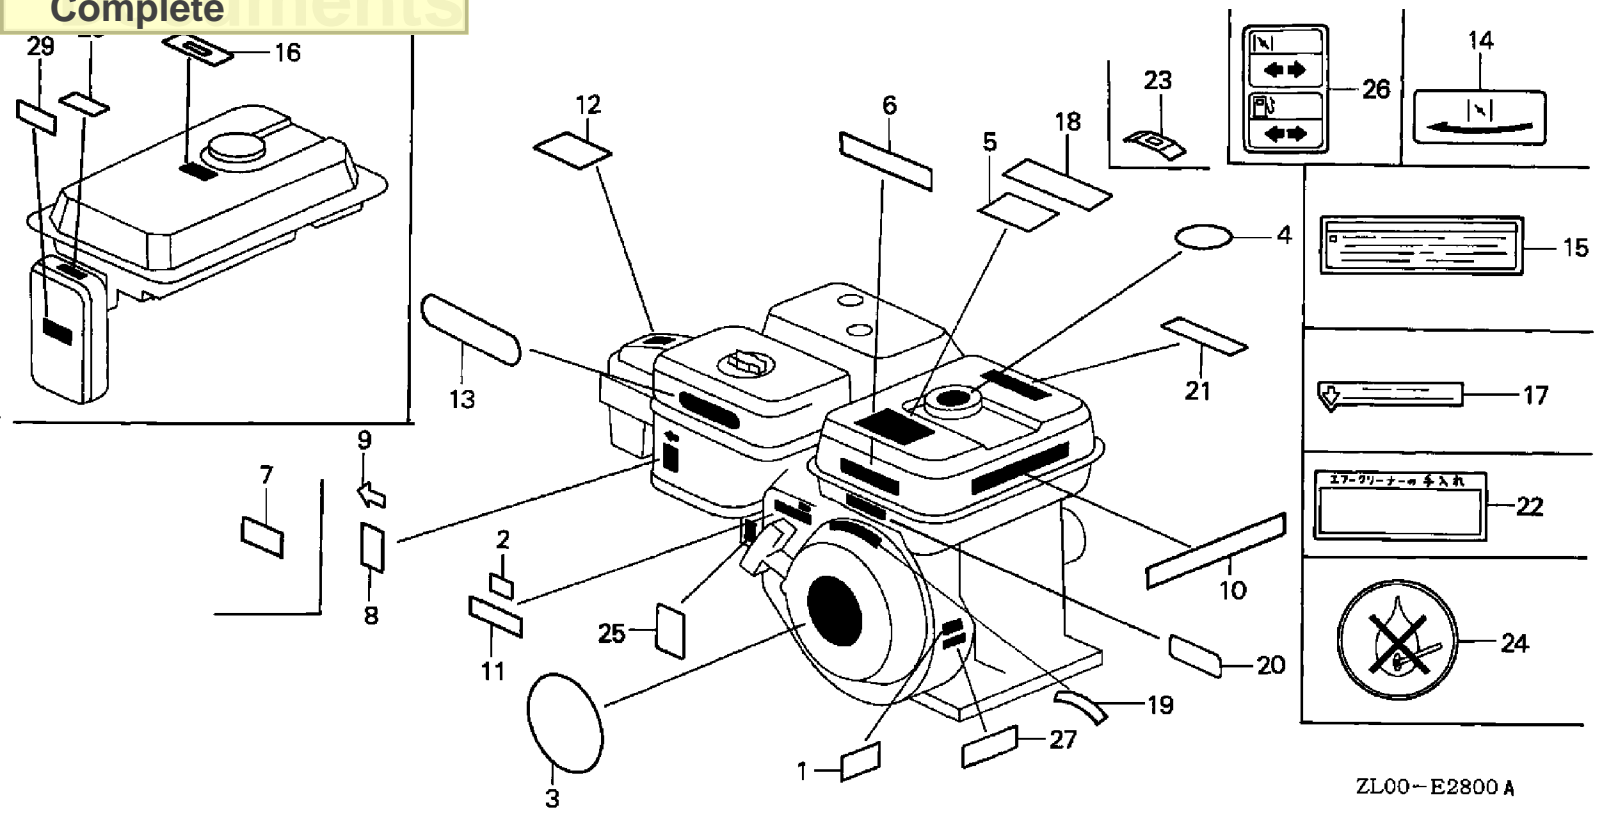

**No Artwork
Available**

Ref #	Part Number	Qty	Description
1	06111-ZL0-000	1	GASKET KIT (Honda Code 5148085).

ZL00-E2000A

Ref #	Part Number	Qty	Description
1	30500-ZE1-033	1	SEE PART DETAILS - SUP; COIL ASSY., IGNITION (Honda Code 4589693).
1	30500-ZE1-043	1	SEE PART DETAILS - PRI; COIL ASSY., IGNITION (Honda Code 7120405).
2	30700-ZE1-013	1	SEE PART DETAILS - PRI; CAP ASSY., NOISE SUPPRESSOR (Honda Code 3526837).
9	90121-952-000	2	BOLT, FLANGE (6X25) (Honda Code 0748111).