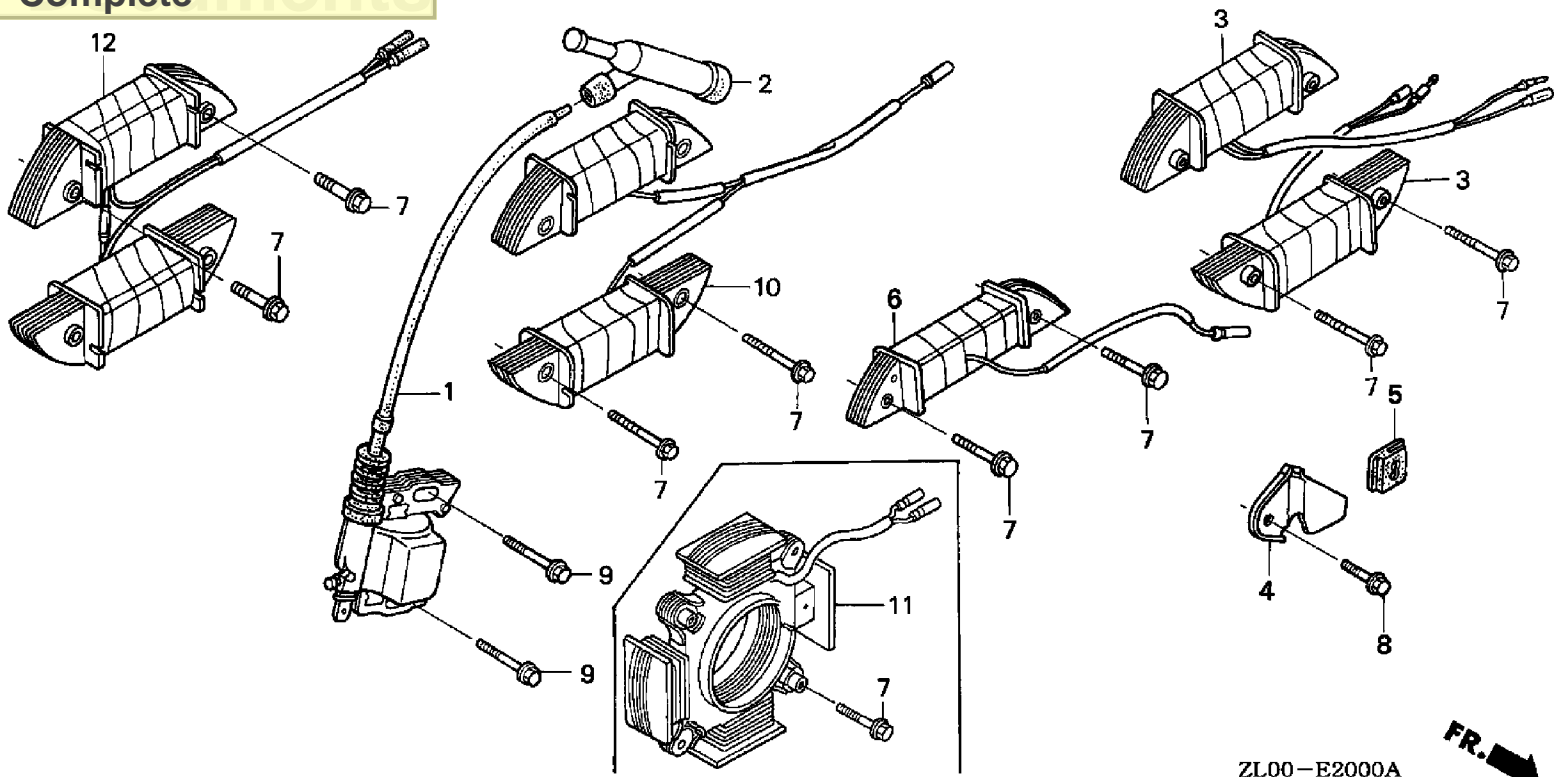

ZL00-E2000A

Ref #	Part Number	Qty	Description
1	30500-ZE1-033	1	SEE PART DETAILS - SUP; COIL ASSY., IGNITION (Honda Code 4589693).
1	30500-ZE1-043	1	SEE PART DETAILS - PRI; COIL ASSY., IGNITION (Honda Code 7120405).
2	30700-ZE1-013	1	SEE PART DETAILS - PRI; CAP ASSY., NOISE SUPPRESSOR (Honda Code 3526837).
9	90121-952-000	2	BOLT, FLANGE (6X25) (Honda Code 0748111).