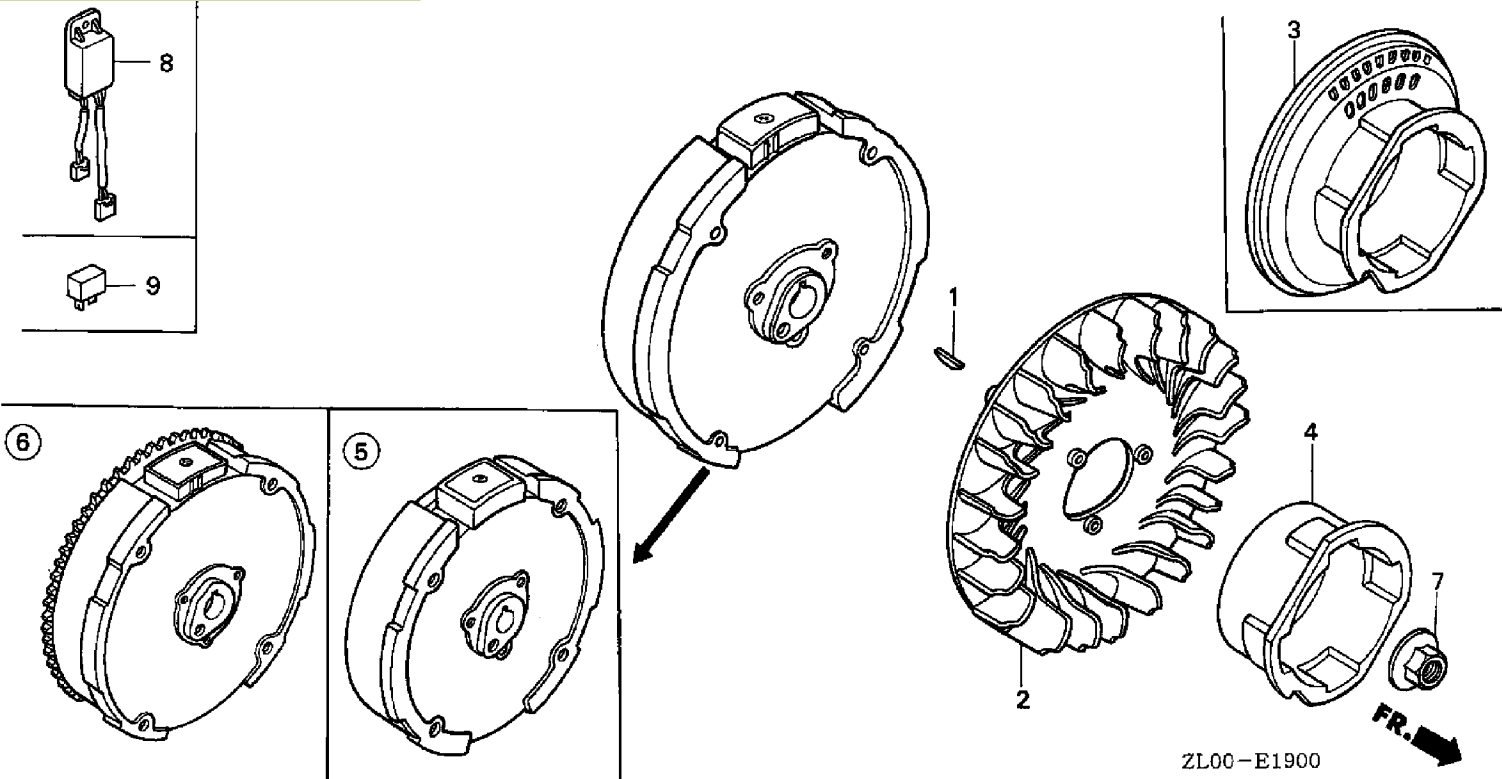

ZL00-E1900

Ref #	Part Number	Qty	Description
1	13331-357-000	1	KEY, SPECIAL WOODRUFF (25X18) (Honda Code 0348433).
2	19511-ZE1-000	1	FAN, COOLING (Honda Code 1428051).
4	28451-ZL0-000	1	PULLEY, STARTER (Honda Code 4743233).
5	31100-ZE7-010	1	FLYWHEEL (STD) (Honda Code 5317417).
7	90201-878-003	1	NUT, SPECIAL (14MM) (Honda Code 0442038).