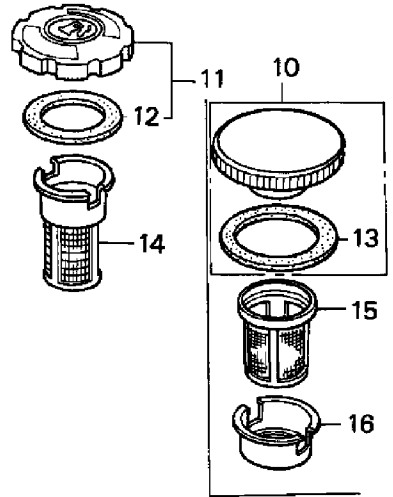

ZL00-E1700A

Ref #	Part Number	Qty	Description
3	16854-ZH8-000	1	SEE PART DETAILS - PRI; RUBBER, SUPPORTER (107MM) (Honda Code 3683646).
21	95001-45003-60M	1	BULK HOSE, FUEL (4.5X3000) (4.5X140) (Honda Code 5137104).
22	95002-02080	2	CLIP, TUBE (B8) (Honda Code 0250647).