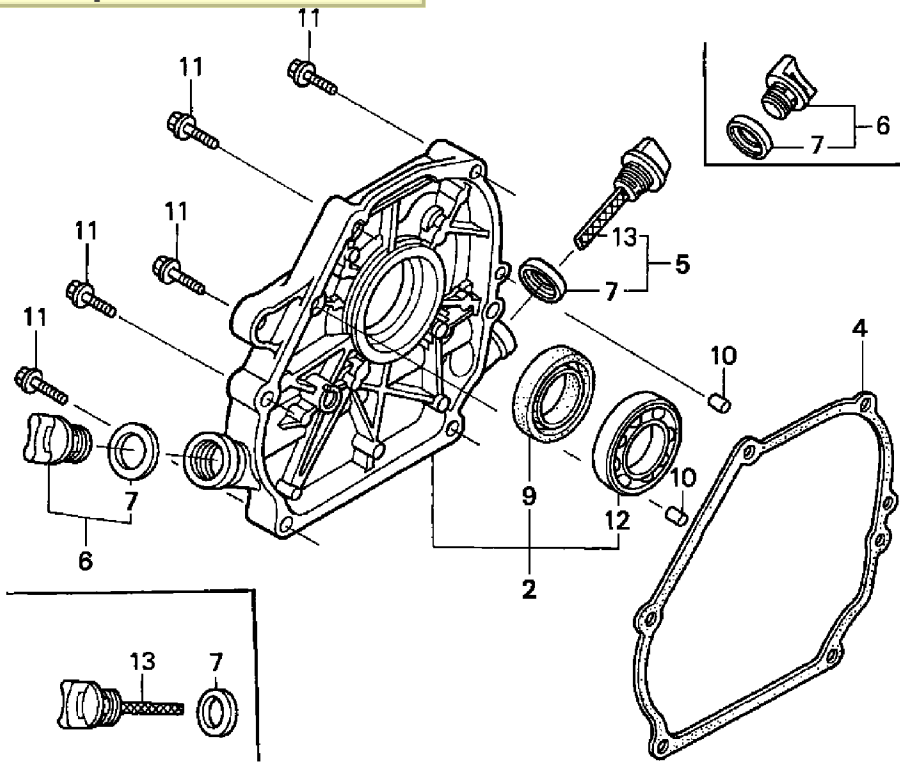

Ref #	Part Number	Qty	Description
2	11300-ZE1-641	1	SEE PART DETAILS - PRI; COVER ASSY., CRANKCASE (U-TYPE) (Honda Code 4731568).
4	11381-ZL0-000	1	GASKET, CASE COVER (Honda Code 4917720).
5	15600-ZE1-003	1	SEE PART DETAILS - PRI; CAP ASSY., OIL FILLER (Honda Code 4500146).
6	15600-ZG4-003	1	CAP ASSY., OIL FILLER (Honda Code 4497921).
7	15625-ZE1-003	2	GASKET, OIL FILLER CAP (Honda Code 4497947).
9	91202-883-005	1	OIL SEAL (25X41X6) (Honda Code 0636936).
10	94301-08140	2	SEE PART DETAILS - PRI; PIN A, DOWEL (8X14) (Honda Code 0069310).
11	95701-08032-00	6	SEE PART DETAILS - PRI; BOLT, FLANGE (8X32) (Honda Code 2751725).
12	96100-62050-00	1	SEE PART DETAILS - PRI; BEARING, RADIAL BALL (6205) (Honda Code 0636977).