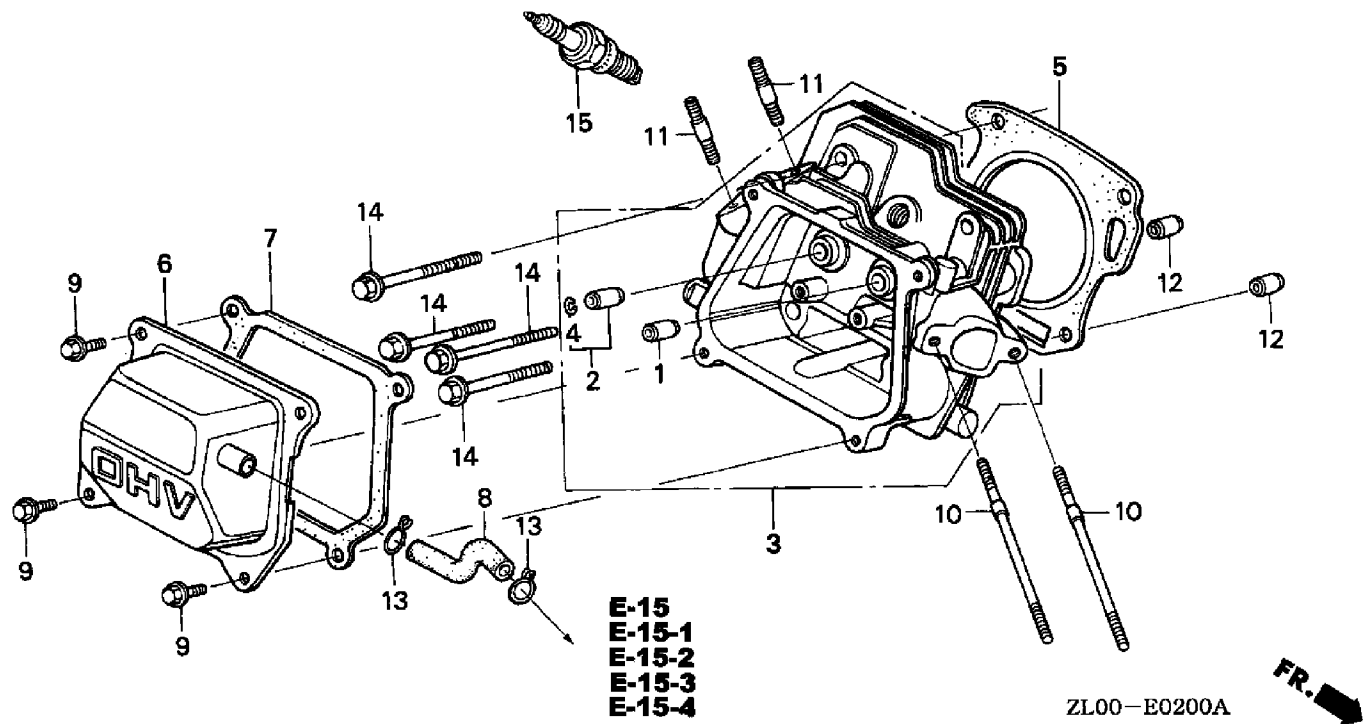

ZL00-E0700A

Ref #	Part Number	Qty	Description
8	13310-ZL0-670	1	CRANKSHAFT (V-TYPE) (Honda Code 4742912).

ZL00-E0300A **FR.**

Ref #	Part Number	Qty	Description
1	12000-ZL0-811	1	SEE PART DETAILS - PRI; CYLINDER ASSY. (Honda Code 6841050).
2	15510-ZE1-033	1	SEE PART DETAILS - PRI; SWITCH ASSY., OIL LEVEL (Honda Code 5962063).
3	16506-ZL0-000	1	GOVERNOR ASSY. (Honda Code 4743076).
4	16531-ZE1-000	1	SLIDER, GOVERNOR (Honda Code 1427251).
5	16541-ZE1-000	1	SHAFT, GOVERNOR ARM (Honda Code 1427277).
6	90131-ZE1-000	2	BOLT, DRAIN PLUG (Honda Code 1431246).
7	90451-ZE1-000	1	SEE PART DETAILS - PRI; WASHER, THRUST (6MM) (Honda Code 2413862).
8	90601-ZE1-000	2	WASHER, DRAIN PLUG (10.2MM) (Honda Code 1436583).
9	90602-ZE1-000	1	SEE PART DETAILS - PRI; CLIP, GOVERNOR HOLDER (Honda Code 2456697).
10	91001-ZF1-003	1	SEE PART DETAILS - PRI; BEARING, RADIAL BALL (6205) (Honda Code 3684248).
11	91202-883-005	1	OIL SEAL (25X41X6) (Honda Code 0636936).
12	91353-671-003	1	SEE PART DETAILS - PRI; O-RING (13.5X1.5) (ARAI) (Honda Code 0949883).
13	94050-10000	1	SEE PART DETAILS - PRI; NUT, FLANGE (10MM) (Honda Code 0483867).
14	94101-06800	2	SEE PART DETAILS - PRI; WASHER, PLAIN (6MM) (Honda Code 0345900).
15	94251-08000	1	SEE PART DETAILS - PRI; PIN, LOCK (8MM) (Honda Code 0115527).
16	95701-06012-00	2	SEE PART DETAILS - PRI; BOLT, FLANGE (6X12) (Honda Code 2105799).