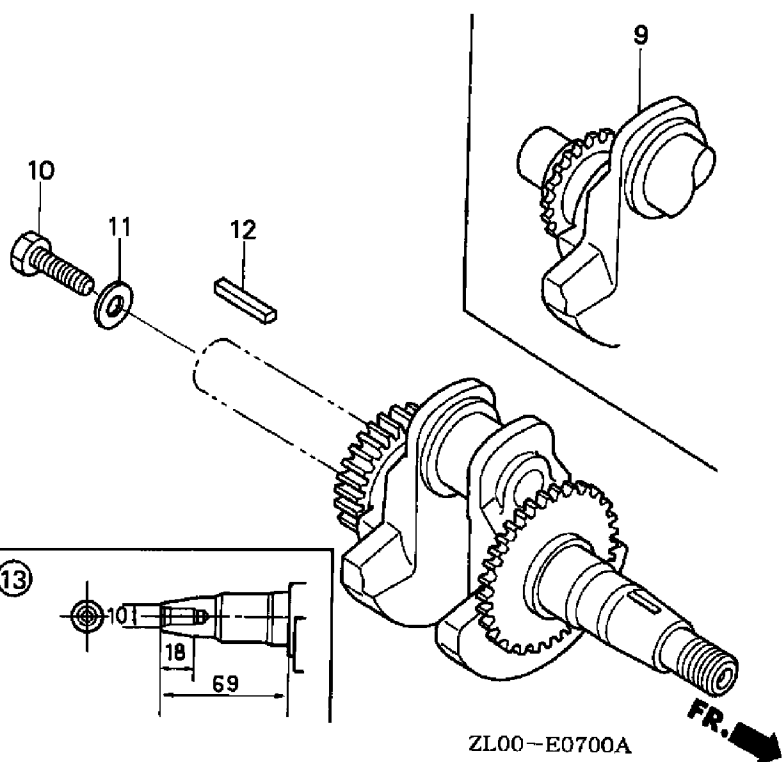

Ref #	Part Number	Qty	Description
2	11300-ZE1-641	1	SEE PART DETAILS - PRI; COVER ASSY., CRANKCASE (U-TYPE) (Honda Code 4731568).
4	11381-ZL0-000	1	GASKET, CASE COVER (Honda Code 4917720).
5	15600-ZE1-003	1	SEE PART DETAILS - PRI; CAP ASSY., OIL FILLER (Honda Code 4500146).
6	15600-ZG4-003	1	CAP ASSY., OIL FILLER (Honda Code 4497921).
7	15625-ZE1-003	2	GASKET, OIL FILLER CAP (Honda Code 4497947).
9	91202-883-005	1	OIL SEAL (25X41X6) (Honda Code 0636936).
10	94301-08140	2	SEE PART DETAILS - PRI; PIN A, DOWEL (8X14) (Honda Code 0069310).
11	95701-08032-00	6	SEE PART DETAILS - PRI; BOLT, FLANGE (8X32) (Honda Code 2751725).
12	96100-62050-00	1	SEE PART DETAILS - PRI; BEARING, RADIAL BALL (6205) (Honda Code 0636977).

ZL00-E0700A