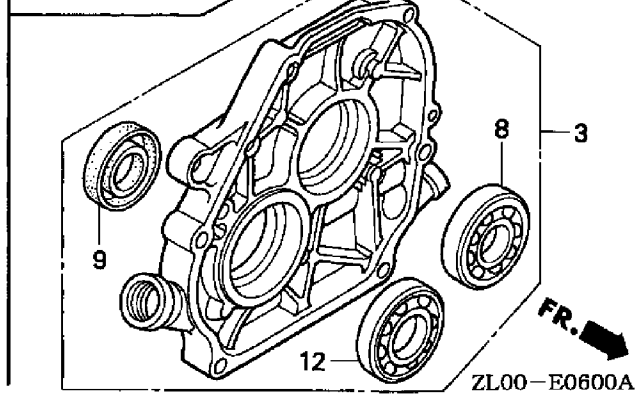

Ref #	Part Number	Qty	Description
2	11300-ZE1-641	1	SEE PART DETAILS - PRI; COVER ASSY., CRANKCASE (U-TYPE) (Honda Code 4731568).
4	11381-ZL0-000	1	GASKET, CASE COVER (Honda Code 4917720).
5	15600-ZE1-003	1	SEE PART DETAILS - PRI; CAP ASSY., OIL FILLER (Honda Code 4500146).
6	15600-ZG4-003	1	CAP ASSY., OIL FILLER (Honda Code 4497921).
7	15625-ZE1-003	2	GASKET, OIL FILLER CAP (Honda Code 4497947).
9	91202-883-005	1	OIL SEAL (25X41X6) (Honda Code 0636936).
10	94301-08140	2	SEE PART DETAILS - PRI; PIN A, DOWEL (8X14) (Honda Code 0069310).
11	95701-08032-00	6	SEE PART DETAILS - PRI; BOLT, FLANGE (8X32) (Honda Code 2751725).
12	96100-62050-00	1	SEE PART DETAILS - PRI; BEARING, RADIAL BALL (6205) (Honda Code 0636977).