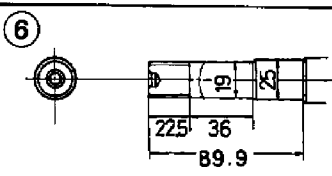

Ref #	Part Number	Qty	Description
2	11300-ZE1-641	1	SEE PART DETAILS - PRI; COVER ASSY., CRANKCASE (U-TYPE) (Honda Code 4731568).
4	11381-ZL0-000	1	GASKET, CASE COVER (Honda Code 4917720).
5	15600-ZE1-003	1	SEE PART DETAILS - PRI; CAP ASSY., OIL FILLER (Honda Code 4500146).
6	15600-ZG4-003	1	CAP ASSY., OIL FILLER (Honda Code 4497921).
7	15625-ZE1-003	2	GASKET, OIL FILLER CAP (Honda Code 4497947).
9	91202-883-005	1	OIL SEAL (25X41X6) (Honda Code 0636936).
10	94301-08140	2	SEE PART DETAILS - PRI; PIN A, DOWEL (8X14) (Honda Code 0069310).
11	95701-08032-00	6	SEE PART DETAILS - PRI; BOLT, FLANGE (8X32) (Honda Code 2751725).
12	96100-62050-00	1	SEE PART DETAILS - PRI; BEARING, RADIAL BALL (6205) (Honda Code 0636977).

ZL00-E0700A