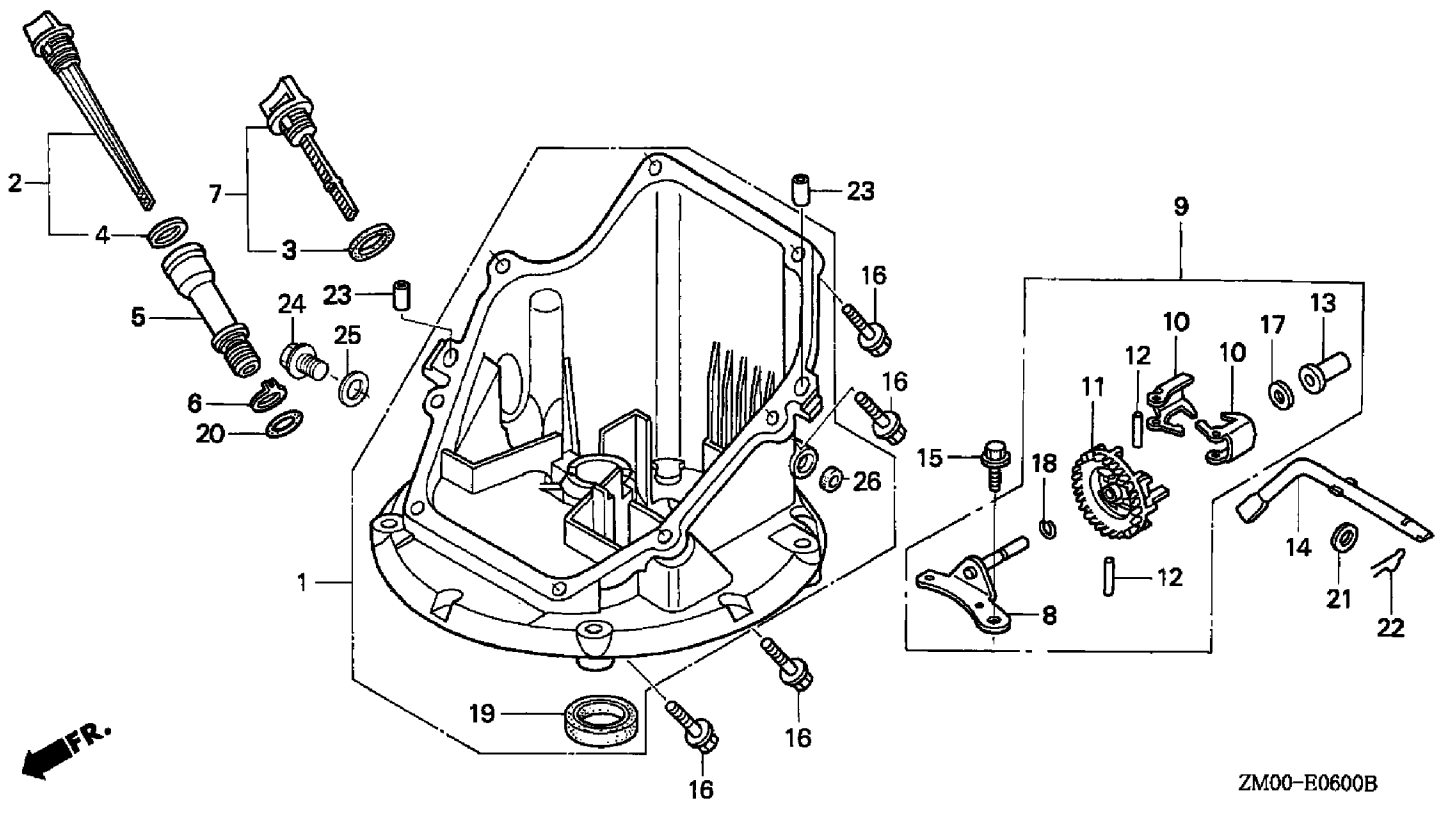

Ref #	Part Number	Qty	Description
1	11300-ZM0-V30	1	PAN ASSY., OIL (Honda Code 6315667).
3	15625-ZE1-003	1	GASKET, OIL FILLER CAP (Honda Code 4497947).
7	15650-ZM0-003	1	DIPSTICK, OIL (Honda Code 5722996).
8	16508-ZM0-000	1	SHAFT, GOVERNOR HOLDER Use up to Engine SN 1449200. (Honda Code 5580261).
8	16508-ZM0-010	1	SHAFT, GOVERNOR HOLDER Use from Engine SN 1449201. (Honda Code 6384341).
9	16510-ZM0-010	1	SEE PART DETAILS - PRI; GOVERNOR ASSY. (Honda Code 6384333).
10	16511-ZL8-000	2	WEIGHT, GOVERNOR (Honda Code 5580287).
11	16512-ZM0-000	1	HOLDER, GOVERNOR WEIGHT (Honda Code 5580295).
12	16513-ZE1-000	2	PIN, GOVERNOR WEIGHT (Honda Code 1427244).
13	16531-ZE1-000	1	SLIDER, GOVERNOR (Honda Code 1427251).
14	16541-ZM0-000	1	SHAFT, GOVERNOR ARM (Honda Code 5580303).
15	90014-952-000	1	BOLT, FLANGE (6X14) (Honda Code 0803619).
16	90121-952-000	8	BOLT, FLANGE (6X25) (Honda Code 0748111).
17	90451-ZE1-000	1	SEE PART DETAILS - PRI; WASHER, THRUST (6MM) (Honda Code 2413862).
18	90602-ZE1-000	1	SEE PART DETAILS - PRI; CLIP, GOVERNOR HOLDER (Honda Code 2456697).
19	91202-ZM0-V31	1	OIL SEAL (28X41.25X6) (Honda Code 6315865).
21	94101-06800	1	SEE PART DETAILS - PRI; WASHER, PLAIN (6MM) (Honda Code 0345900).
22	94251-08000	1	SEE PART DETAILS - PRI; PIN, LOCK (8MM) (Honda Code 0115527).
23	94301-08200	2	SEE PART DETAILS - PRI; PIN, DOWEL (8X20) (Honda Code 1417369).