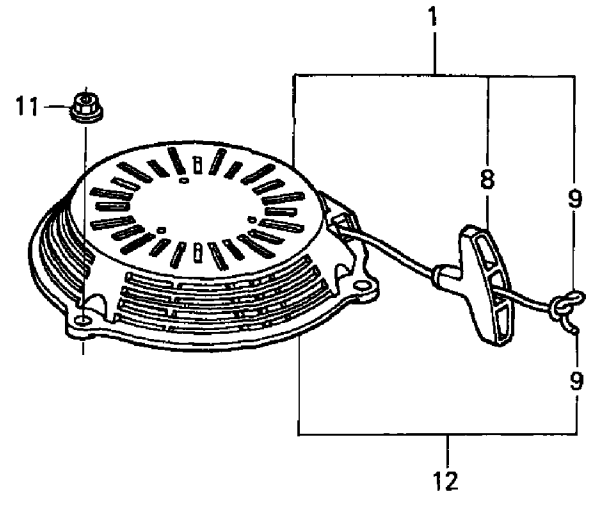

ZM00-E1100C

Ref #	Part Number	Qty	Description
1	28400-ZL8-013ZA	1	SEE PART DETAILS - PRI; STARTER ASSY., RECOIL *NH1* (BLACK) Use from Engine SN 1614892. (Honda Code 6061204).
1	28400-ZL8-013ZC	1	SEE PART DETAILS - PRI; STARTER ASSY., RECOIL *R280* (POWER RED) (Honda Code 7451024).
1	28400-ZM0-013ZA	1	STARTER ASSY., RECOIL *NH1* (BLACK) Use up to Engine SN 1614891. (Honda Code 6315790).
8	28461-ZL8-003	1	KNOB, RECOIL STARTER (Honda Code 5580634).
9	28462-ZL8-003	1	ROPE, RECOIL STARTER (#3.5X52") (Honda Code 5611454).
11	90201-ZM0-000	3	NUT, FLANGE (6MM) (Honda Code 6478812).