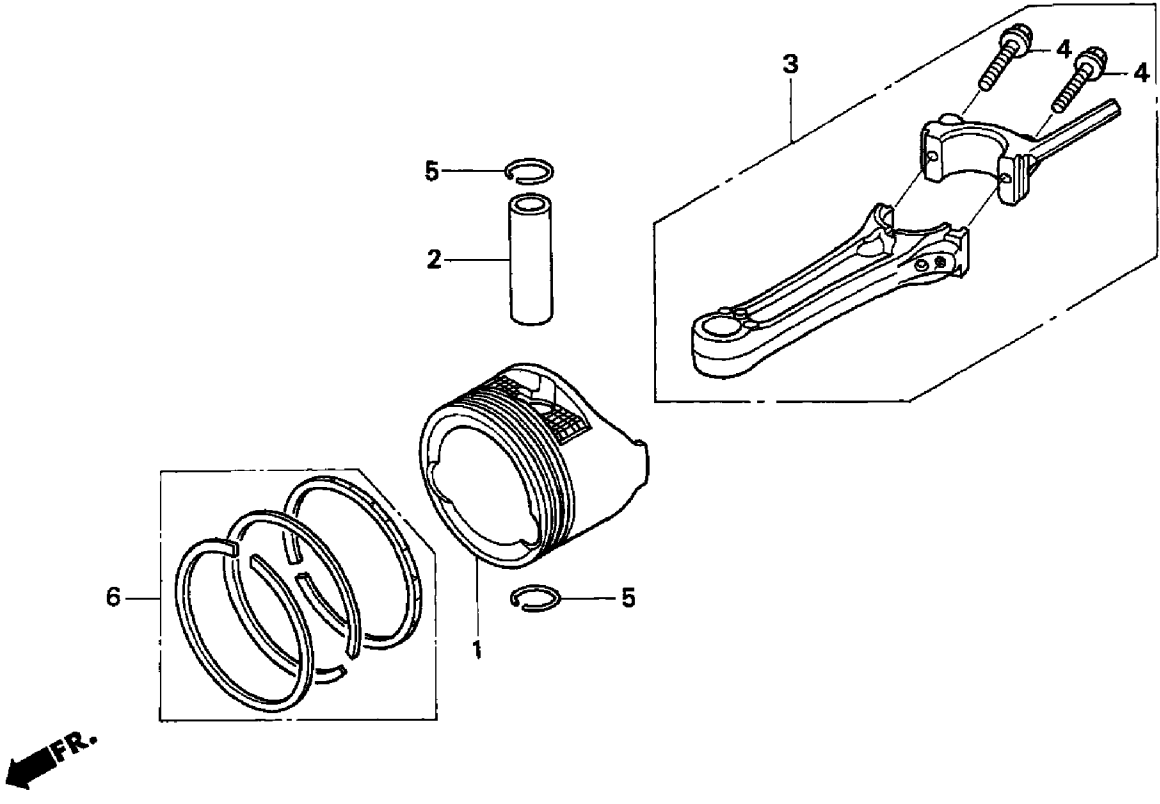

Ref #	Part Number	Qty	Description
1	11300-ZM0-V30	1	PAN ASSY., OIL (Honda Code 6315667).
3	15625-ZE1-003	1	GASKET, OIL FILLER CAP (Honda Code 4497947).
7	15650-ZM0-003	1	DIPSTICK, OIL (Honda Code 5722996).
8	16508-ZM0-000	1	SHAFT, GOVERNOR HOLDER Use up to Engine SN 1449200. (Honda Code 5580261).
8	16508-ZM0-010	1	SHAFT, GOVERNOR HOLDER Use from Engine SN 1449201. (Honda Code 6384341).
9	16510-ZM0-010	1	SEE PART DETAILS - PRI; GOVERNOR ASSY. (Honda Code 6384333).
10	16511-ZL8-000	2	WEIGHT, GOVERNOR (Honda Code 5580287).
11	16512-ZM0-000	1	HOLDER, GOVERNOR WEIGHT (Honda Code 5580295).
12	16513-ZE1-000	2	PIN, GOVERNOR WEIGHT (Honda Code 1427244).
13	16531-ZE1-000	1	SLIDER, GOVERNOR (Honda Code 1427251).
14	16541-ZM0-000	1	SHAFT, GOVERNOR ARM (Honda Code 5580303).
15	90014-952-000	1	BOLT, FLANGE (6X14) (Honda Code 0803619).
16	90121-952-000	8	BOLT, FLANGE (6X25) (Honda Code 0748111).
17	90451-ZE1-000	1	SEE PART DETAILS - PRI; WASHER, THRUST (6MM) (Honda Code 2413862).
18	90602-ZE1-000	1	SEE PART DETAILS - PRI; CLIP, GOVERNOR HOLDER (Honda Code 2456697).
19	91202-ZM0-V31	1	OIL SEAL (28X41.25X6) (Honda Code 6315865).
21	94101-06800	1	SEE PART DETAILS - PRI; WASHER, PLAIN (6MM) (Honda Code 0345900).
22	94251-08000	1	SEE PART DETAILS - PRI; PIN, LOCK (8MM) (Honda Code 0115527).
23	94301-08200	2	SEE PART DETAILS - PRI; PIN, DOWEL (8X20) (Honda Code 1417369).