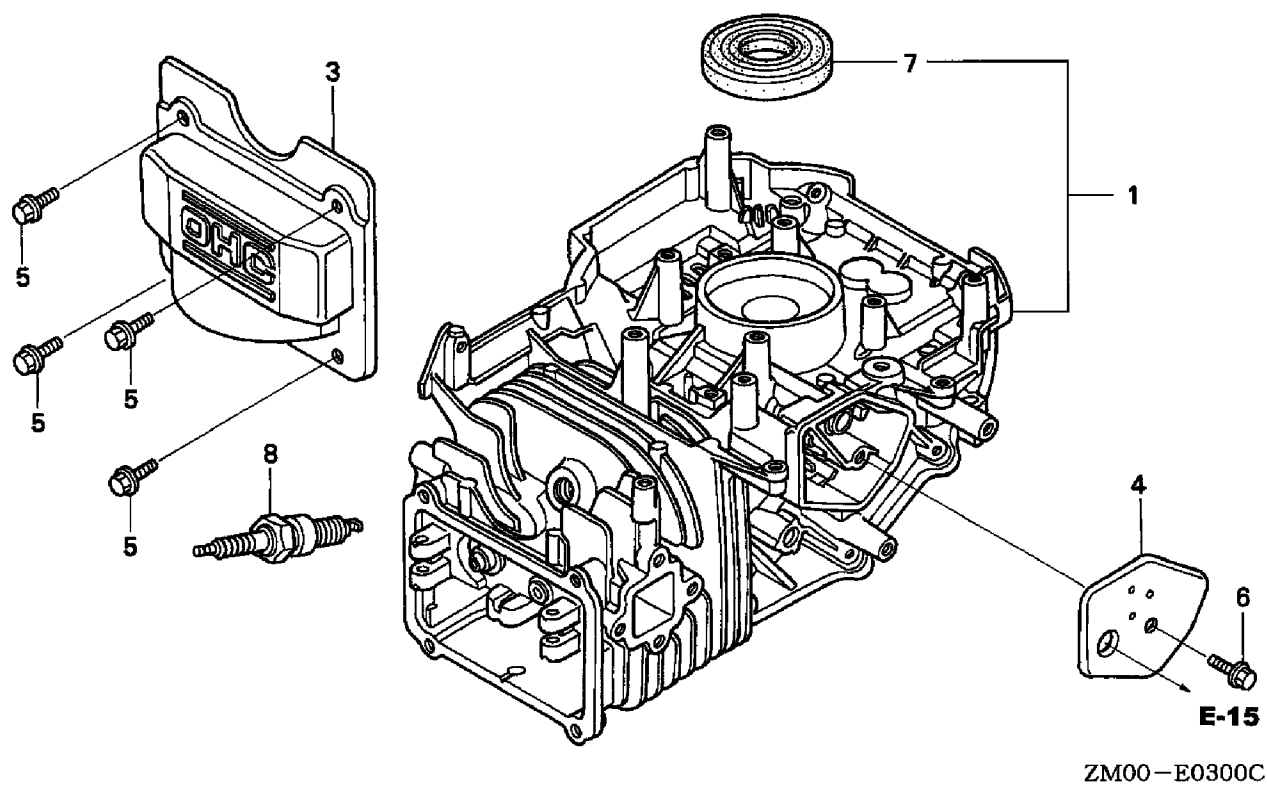

Ref #	Part Number	Qty	Description
1	12000-ZL9-415	1	SEE PART DETAILS - PRI; CYLINDER ASSY. (010) (Honda Code 6842421).
3	12311-ZL8-000	1	COVER, HEAD (Honda Code 5579990).
4	12355-ZL8-000	1	COVER, BREATHER (BREATHER VALVE ASSY.) (Honda Code 5580006).
5	90013-883-000	4	SEE PART DETAILS - PRI; BOLT, FLANGE (6X12) (CT200) (Honda Code 0636845).
6	90014-952-000	1	BOLT, FLANGE (6X14) (Honda Code 0803619).
7	91201-ZL8-003	1	OIL SEAL (25.4X62X6) (Honda Code 5581038).
8	98079-56846	1	SEE PART DETAILS - PRI; SPARK PLUG (BPR6ES) (NGK) (Honda Code 1441112).