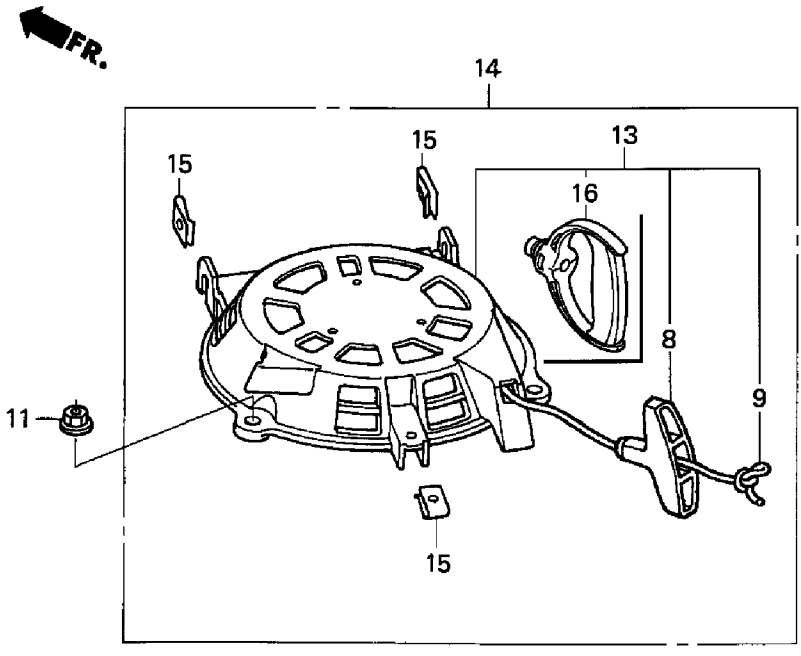

ZM00-E1100C

Ref #	Part Number	Qty	Description
1	28400-ZL8-013ZA	1	SEE PART DETAILS - PRI; STARTER ASSY., RECOIL *NH1* (BLACK) Use from Engine SN 1614892. (Honda Code 6061204).
1	28400-ZL8-013ZC	1	SEE PART DETAILS - PRI; STARTER ASSY., RECOIL *R280* (POWER RED) (Honda Code 7451024).
1	28400-ZM0-013ZA	1	STARTER ASSY., RECOIL *NH1* (BLACK) Use up to Engine SN 1614891. (Honda Code 6315790).
8	28461-ZL8-003	1	KNOB, RECOIL STARTER (Honda Code 5580634).
9	28462-ZL8-003	1	ROPE, RECOIL STARTER (#3.5X52") (Honda Code 5611454).
11	90201-ZM0-000	3	NUT, FLANGE (6MM) (Honda Code 6478812).