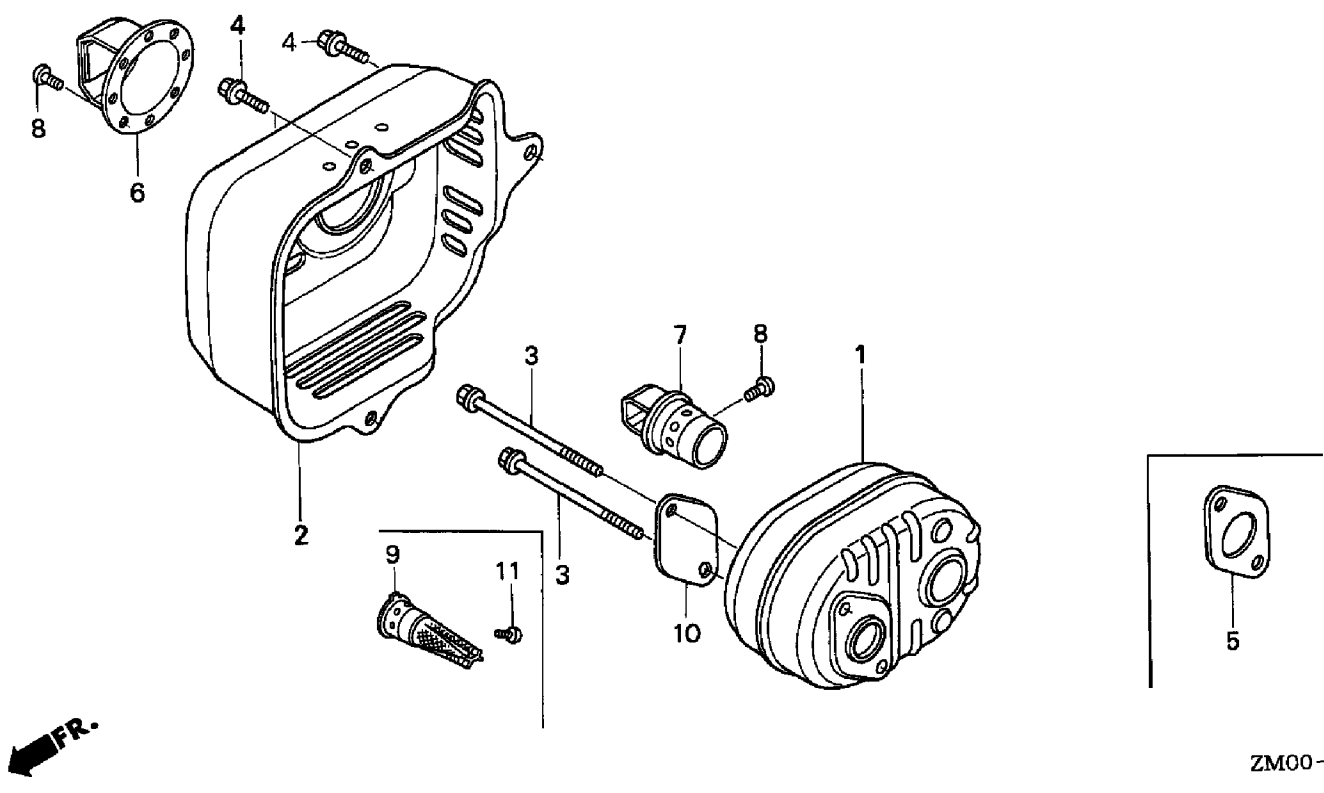

ZM00-E1600E

Ref #	Part Number	Qty	Description
1	18310-ZM0-000	1	MUFFLER (Honda Code 5580485).
2	18321-ZL8-000	1	PROTECTOR, MUFFLER (Honda Code 5580501).
3	90004-ZL8-000	2	BOLT, FLANGE (6X79) (CT200) (Honda Code 5580972).
4	90013-883-000	3	SEE PART DETAILS - PRI; BOLT, FLANGE (6X12) (CT200) (Honda Code 0636845).
5	18381-ZL8-305	1	GASKET, MUFFLER (Optional). (Honda Code 5737457).
9	18350-ZL8-000	1	ARRESTER, SPARK (Optional). (Honda Code 5656012).
10	18356-ZL8-000	1	PLATE, ARRESTER NUMBER (Optional). (Honda Code 5611397).
11	90055-ZE1-000	1	SCREW, TAPPING (4X6) (Optional). (Honda Code 1431121).