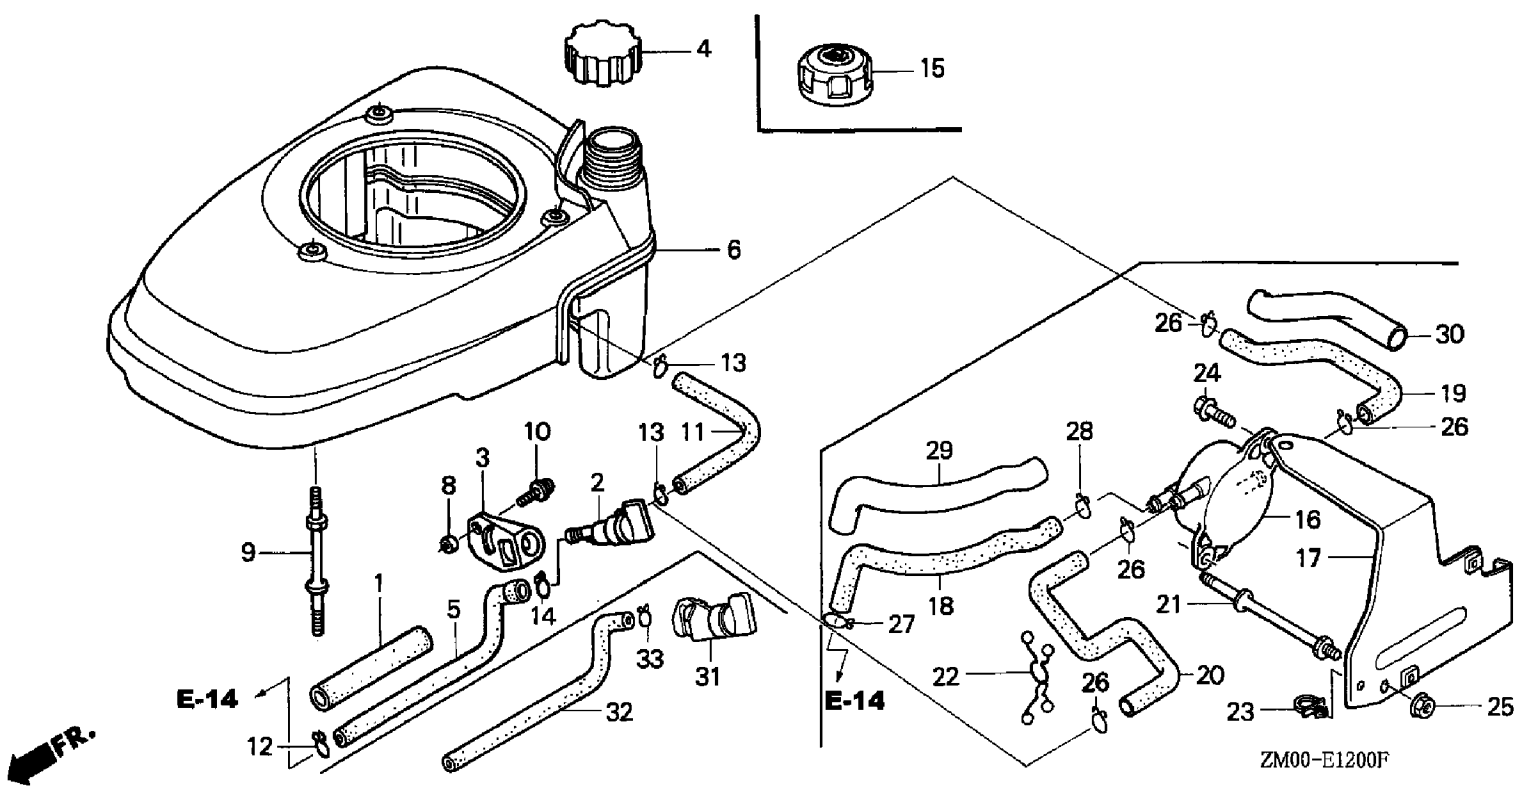

Ref #	Part Number	Qty	Description
1	16854-ZH8-000	1	SEE PART DETAILS - PRI; RUBBER, SUPPORTER (107MM) (Honda Code 3683646).
2	16950-ZG9-M03	1	PETCOCK ASSY. Use up to Engine SN 1623712. (Honda Code 7357379).
3	16956-ZM0-000	1	BRACKET, PETCOCK Use up to Engine SN 1623712. (Honda Code 5580394).
4	17620-ZL8-003	1	SEE PART DETAILS - SUP; CAP ASSY., FUEL TANK Use up to Engine SN 1622109. (Honda Code 5580451).
4	17620-ZL8-013	1	SEE PART DETAILS - PRI; CAP ASSY., FUEL TANK (Honda Code 6673289).
5	17702-ZM0-000	1	TUBE, FUEL Use up to Engine SN 1623712. (Honda Code 5580469).
6	19610-ZM1-010ZA	1	COVER, FAN *NH1* (BLACK) (Honda Code 6186373).
8	33609-GK4-620	1	COLLAR, FR. TURN SIGNAL (Honda Code 2499440).
9	90041-ZL9-000	3	BOLT, STUD (FAN/C) (Honda Code 5720446).
10	93891-05010-08	1	SCREW-WASHER (5X10) (Honda Code 0671636).
11	95001-55008-60M	1	SEE PART DETAILS - PRI; BULK HOSE, FUEL (5.5X8000) (5.5X135) (Honda Code 4260352).
12	95002-02080	1	CLIP, TUBE (B8) (Honda Code 0250647).
13	95002-02100	2	SEE PART DETAILS - PRI; CLIP, TUBE (B10) (Honda Code 0250985).
14	95002-50000	1	SEE PART DETAILS - PRI; CLIP, TUBE (C9) Use up to Engine SN 1623712. (Honda Code 0053447).
31	16950-ZM0-003	1	PETCOCK ASSY. Use from Engine SN 1623713. (Honda Code 7425770).
32	17702-ZM0-800	1	TUBE, FUEL Use from Engine SN 1623713. (Honda Code 7425804).
33	95002-02080	1	CLIP, TUBE (B8) Use from Engine SN 1623713. (Honda Code 0250647).