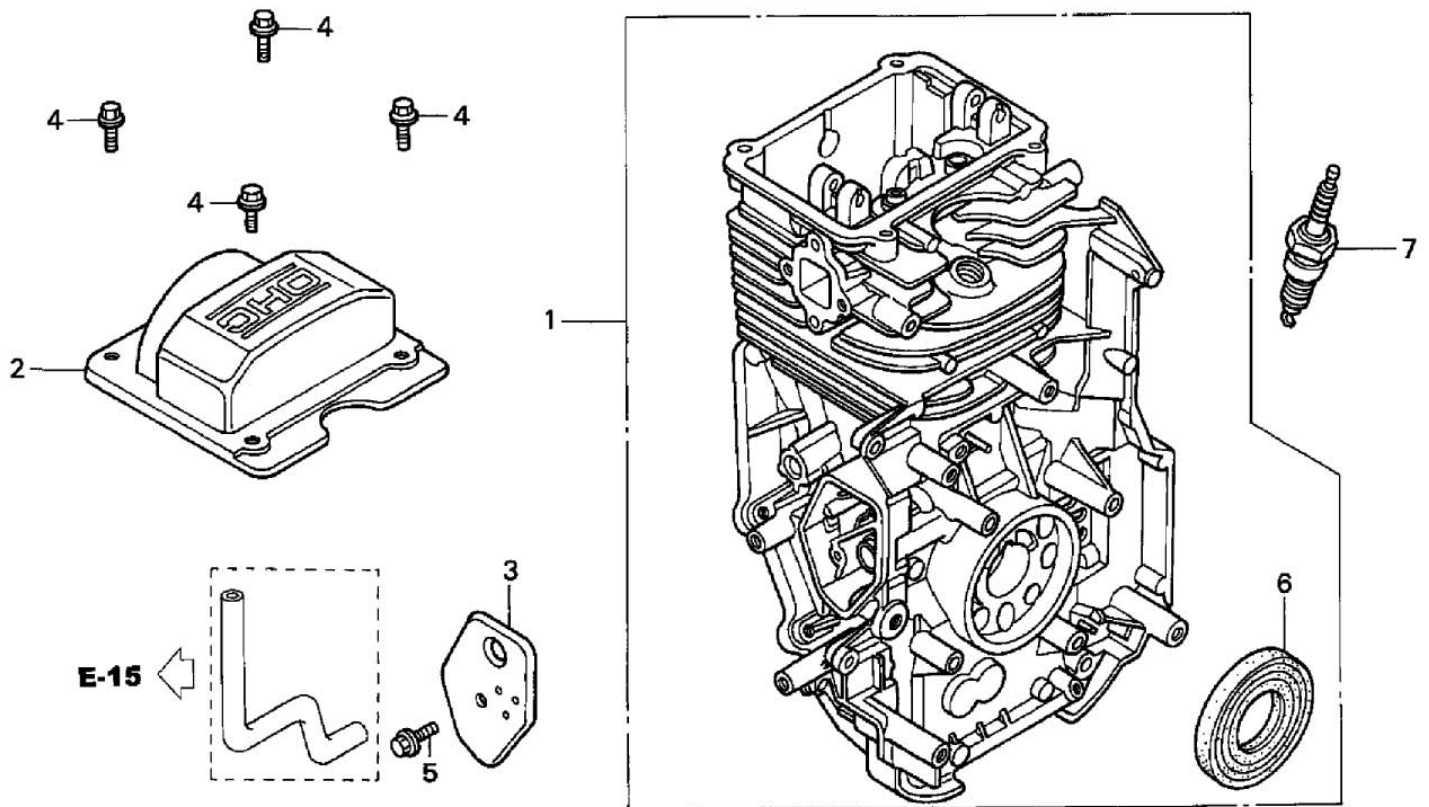

GC190A QHAD ENGINE

Illustrated Parts Breakdown

VIN# GCAA-100001

HONDA

FOR PARTS AND SERVICE

CALL 1-800-475-5660 WWW.MSSERVICE.NET

////// CYLINDER BARREL

Ref#	Part Number	Qty	Description
1	12000-Z1A-405	1	CYLINDER ASSEMBLY 7392236
2	12311-ZL8-D00	1	HEAD COVER 6325211
3	12355-ZL8-000	1	BREATHER COVER 5580006
4	90013-883-000	4	FLANGE BOLT (6x12) (CT200) 0636845
5	90014-952-000	1	FLANGE BOLD (6x14) 0803619
6	91201-ZL8-003	1	OIL SEAL (25.4x62x6) 5581038
7	98079-56846	1	SPARK PLUG (NGK-BPR6ES) 1441112