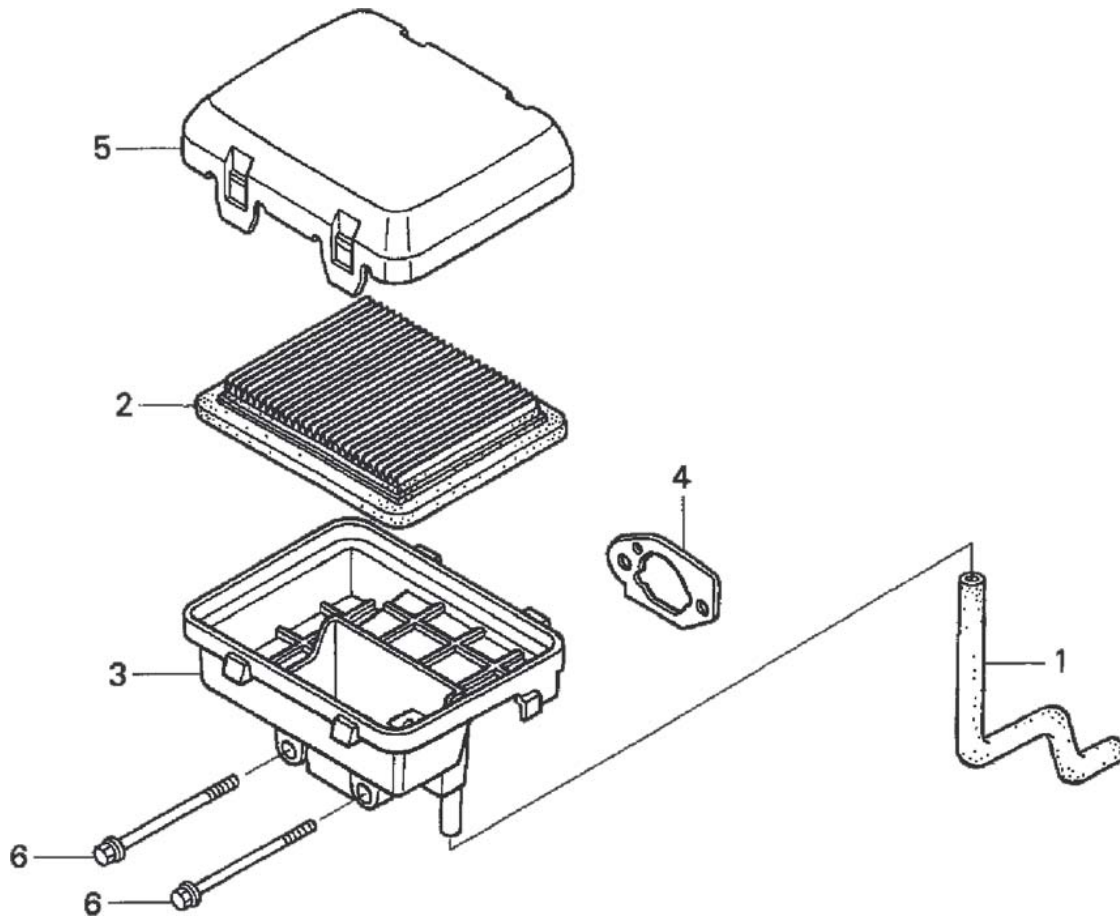

GC190A QHAD ENGINE

Illustrated Parts Breakdown

VIN# GCAA-100001

HONDA

FOR PARTS AND SERVICE

CALL 1-800-475-5660 WWW.MSSERVICE.NET

////// AIR CLEANER

Ref#	Part Number	Qty	Description
1	15721-ZL8-000	1	BREATHER TUBE 5611025
2	17211-ZL8-003	1	AIR CLEANER ELEMENT 6718159
3	17220-ZL8-000	1	AIR CLEANER HOUSING 5611314
4	17228-ZL8-000	1	AIR CLEANER GASKET 5580436
5	17231-Z0J-020	1	AIR CLEANER COVER 7423122
6	90003-ZL8-000	2	FLANGE BOLT (6x12) (CT200) 5611660