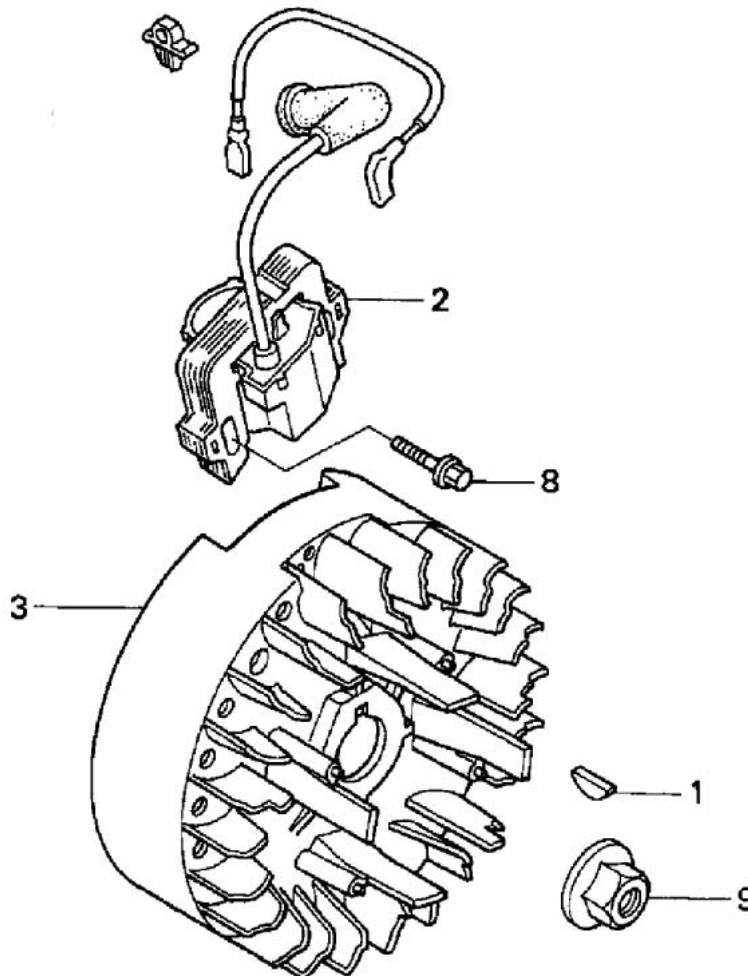

1. TABLE OF CONTENTS
2. FLYWHEEL
3. CAMSHAFT
4. CARBURETOR
5. CONTROL
6. CRANKSHAFT
7. CYLINDER BARREL
8. FAN COVER
9. FUEL TANK AND PUMP
10. MUFFLER
11. OIL PAN
12. PISTON AND CONNECTING ROD
13. AIR CLEANER
14. RECOIL STARTER

////// DECALS	
	
Part #	Description
87528-ZL8-000	CHOKE MARK 5611637

GC190A QHAD ENGINE

Illustrated Parts Breakdown
VIN# GCAA-100001

HONDA

FOR PARTS AND SERVICE

CALL 1-800-475-5660 WWW.MSSERVICE.NET

FLYWHEEL

Ref#	Part Number	Qty	Description
1	13331-357-000	1	SPECIAL WOODRUFF KEY (25x18) 0348433
2	30500-Z0J-003	1	IGNITION COIL ASSEMBLY 6859722
3	31110-Z0J-013	1	FLYWHEEL 7399538
8	90022-888-010	1	FLANGE BOLT (6x20) (CT200) 0671552
9	90213-S3Y-000	1	FLANGE NUT 6352561

GC190A QHAD ENGINE

HONDA

Illustrated Parts Breakdown

VIN# GCAA-100001

FOR PARTS AND SERVICE

CALL 1-800-475-5660 WWW.MSSERVICE.NET

//////CAMSHAFT

Ref#	Part Number	Qty	Description
1	12209-ZM0-003	1	VALVE STEM SEAL 6839831
2	14320-Z0Y-000	1	CAM PULLEY 7357346
3	14324-ZL8-000	1	CAM SHAFT PULLEY 5580063
4	14400-Z0J-014	1	TIMING BELT (84HU7G-200) 7058985
5	14431-ZL8-000	1	INTAKE VALVE ROCKER ARM 5580089
6	14441-ZL8-000	1	EXHAUST VALVE ROCKER ARM 5580097
7	14461-ZL8-000	2	ROCKER ARM SHAFT 5580105
8	14711-ZL8-000	1	INTAKE VALVE 5580113
9	14721-ZL8-000	1	EXHAUST VALVE 5580121
10	14751-ZL8-000	2	VALVE SPRING 5580139
11	14771-ZE1-000	2	INTAKE VALVE RETAINER SPRING 1426980
12	90012-333-000	2	TAPPET ADJUSTMENT SCREW 0294819
13	90206-001-000	2	TAPPET ADJUSTMENT NUT 0004598
14	91301-ZM0-V31	1	O-RING (6.8x1.9)