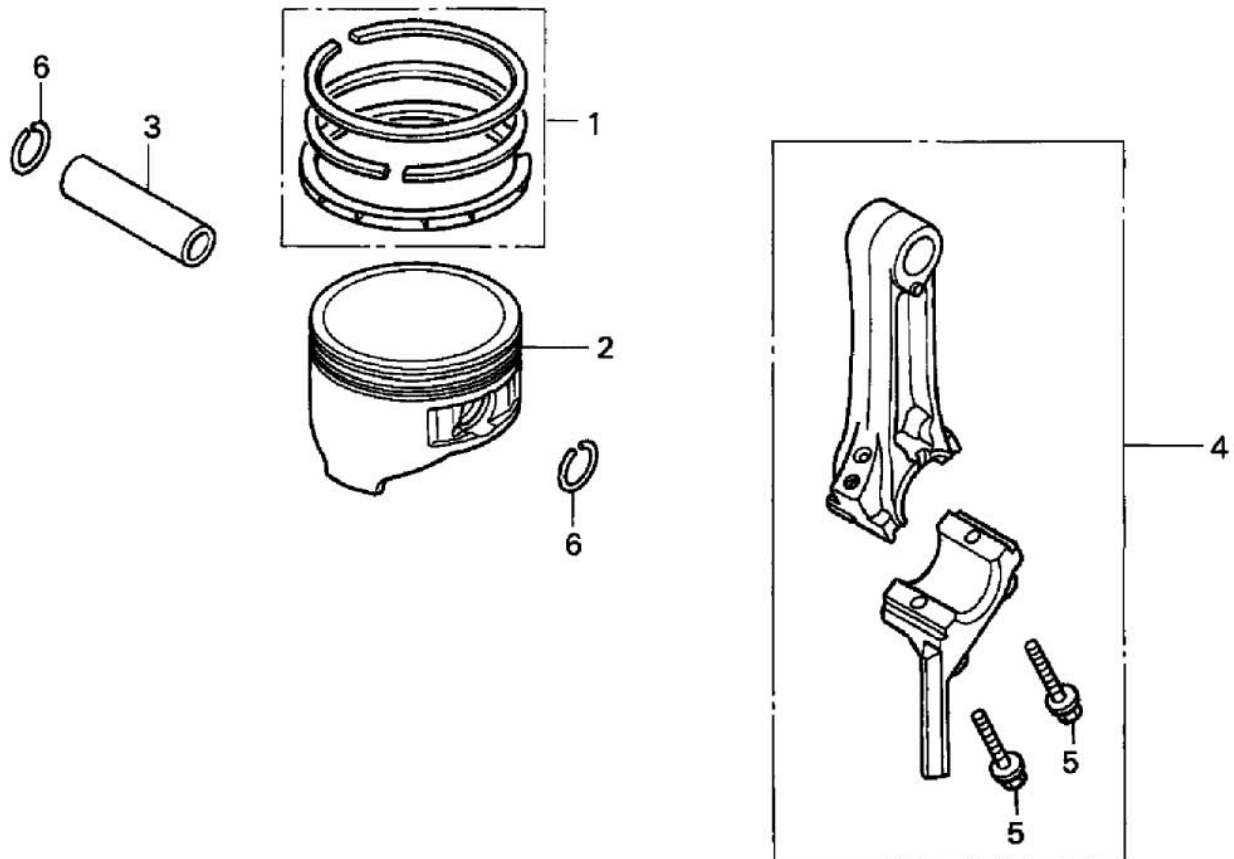

GC190A QHAD ENGINE

Illustrated Parts Breakdown

VIN# GCAA-100001

HONDA

FOR PARTS AND SERVICE

CALL 1-800-475-5660 WWW.MSSERVICE.NET

////// OIL PAN

Ref#	Part Number	Qty	Description
1	11300-Z1A-406	1	CRANKCASE COVER ASSEMBLY Q-Type 7356215
3	15600-ZF0-003	1	OIL FILLER CAP ASSEMBLY 6435895
4	15625-ZE1-003	1	OIL FILLER CAP GASKET 4497947
5	16510-ZL8-000	1	GOVERNOR ASSEMBLY 5611108
6	16531-ZE1-000	1	GOVERNOR SLIDER 1427251
7	16541-ZL8-000	1	GOVERNOR ARM SHAFT 5611124
8	90121-952-000	8	FLANGE BOLT (6x25) 0748111
9	90131-896-650	2	DRAIN PLUG BOLT 1986231
10	90451-ZE1-000	1	THRUST WASHER (6mm) 2413862
11	90602-ZE1-000	1	GOVERNOR HOLDER CLIP 2456697
13	91202-ZL8-003	1	OIL SEAL (28x41.25x6) 5581046
14	94101-06800	2	PLAIN WASHER (6mm) 0345900
15	94109-12000	2	DRAIN PLUG WASHER (12mm) 0171868
16	94251-08000	1	LOCK PIN (8mm) 0115527
17	94301-08200	2	DOWEL PIN (8x20) 1417369

GC190A QHAD ENGINE

HONDA

Illustrated Parts Breakdown

FOR PARTS AND SERVICE

VIN# GCAA-100001

CALL 1-800-475-5660 WWW.MSSERVICE.NET

PISTON & CONNECTING ROD

Ref#	Part Number	Qty	Description
1	13010-Z0Y-004	1	PISTON RING SET Teikoku 73557288
2	13101-Z0Y-000	1	PISTON 7379696
3	13111-Z0Y-000	1	PISTON PIN 7370133
4	13200-Z0Y-000	1	CONNECTING ROD ASSEMBLY 7370141
5	90001-ZE1-000	2	CONNECTING ROD BOLT 1431055
6	90551-ZE0-000	2	PISTON PIN CLIP (13mm) 2605517