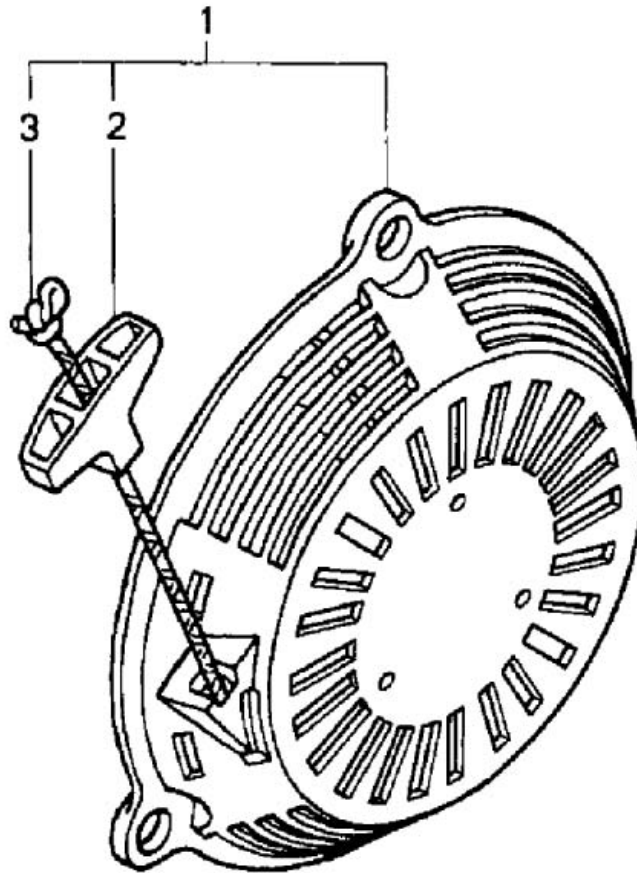

GC190A QHAD ENGINE

Illustrated Parts Breakdown

VIN# GCAA-100001

HONDA

FOR PARTS AND SERVICE

CALL 1-800-475-5660 WWW.MSSERVICE.NET

RECOIL STARTER

Ref#	Part Number	Qty	Description
1	28400-Z1A-003ZB	1	RECOIL STARTER ASSEMBLY R280 POWER RED 7356264
2	28461-ZL8-003	1	RECOIL STARTER KNOB 5580634
3	28462-ZL8-003	1	RECOIL STARTER ROPE (#3.5x52") 5611454