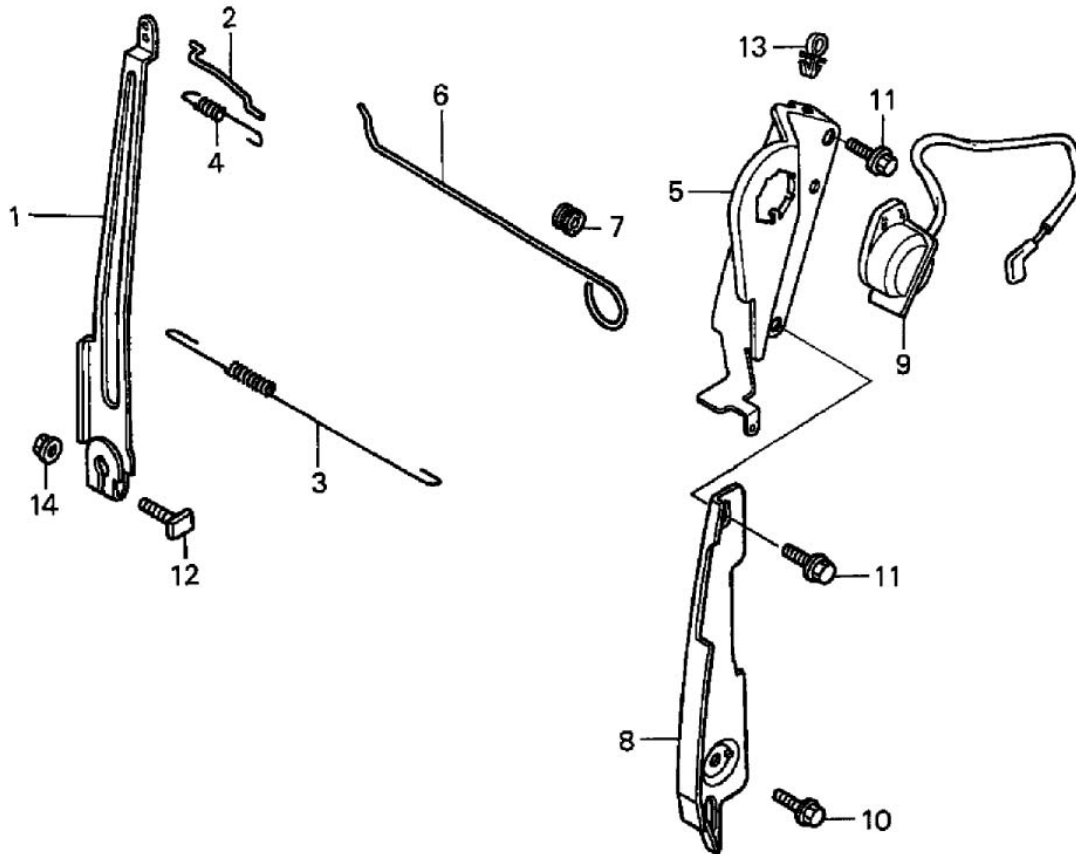

GC190A QHAD ENGINE

HONDA

Illustrated Parts Breakdown

VIN# GCAA-100001

FOR PARTS AND SERVICE

CALL 1-800-475-5660 WWW.MSSERVICE.NET

//////CAMSHAFT

Ref#	Part Number	Qty	Description
1	12209-ZM0-003	1	VALVE STEM SEAL 6839831
2	14320-Z0Y-000	1	CAM PULLEY 7357346
3	14324-ZL8-000	1	CAM SHAFT PULLEY 5580063
4	14400-Z0J-014	1	TIMING BELT (84HU7G-200) 7058985
5	14431-ZL8-000	1	INTAKE VALVE ROCKER ARM 5580089
6	14441-ZL8-000	1	EXHAUST VALVE ROCKER ARM 5580097
7	14461-ZL8-000	2	ROCKER ARM SHAFT 5580105
8	14711-ZL8-000	1	INTAKE VALVE 5580113
9	14721-ZL8-000	1	EXHAUST VALVE 5580121
10	14751-ZL8-000	2	VALVE SPRING 5580139
11	14771-ZE1-000	2	INTAKE VALVE RETAINER SPRING 1426980
12	90012-333-000	2	TAPPET ADJUSTMENT SCREW 0294819
13	90206-001-000	2	TAPPET ADJUSTMENT NUT 0004598
14	91301-ZM0-V31	1	O-RING (6.8x1.9)

GC190A QHAD ENGINE

Illustrated Parts Breakdown

VIN# GCAA-100001

HONDA

FOR PARTS AND SERVICE

CALL 1-800-475-5660 WWW.MSSERVICE.NET

CONTROL

Ref#	Part Number	Qty	Description
1	16551-ZL8-000	1	GOVERNOR ARM 5611132
2	16555-ZL8-000	1	GOVERNOR ROD 5611140
3	16561-Z0J-000	1	GOVERNOR SPRING 7557010
4	16562-ZL8-800	1	THROTTLE RETURN SPRING 5927033
5	16581-Z0J-800	1	CONTROL BASE 6978340
6	16611-ZL8-000	1	CHOKE CONTROL ROD 5611272
7	16613-893-000	1	CHOKE ROD GROMMET 0788596
8	19612-ZL8-000	1	SIDE PLATE 5656020
9	35120-Z0J-801	1	ENGINE STOP SWITCH ASSEMBLY 6978357
10	90013-883-000	1	FLANGE BOLT (6x12) (CT200) 0636845
11	90014-952-000	2	FLANGE BOLT (6x14) 0803619
12	90015-ZE5-010	1	GOVERNOR ARM BOLT 2418671
13	90681-959-003	1	CABLE CLIP (A) 1824630
14	94050-06000	1	FLANGE NUT (6mm) 0471623

GC190A QHAD ENGINE

Illustrated Parts Breakdown

VIN# GCAA-100001

HONDA

FOR PARTS AND SERVICE

CALL 1-800-475-5660 WWW.MSSERVICE.NET

CRANKSHAFT

Ref#	Part Number	Qty	Description
2	13310-Z1A-600	1	CRANKSHAFT Q-Type 7399462
6	90402-ZL8-000	1	THRUST WASHER 5581012