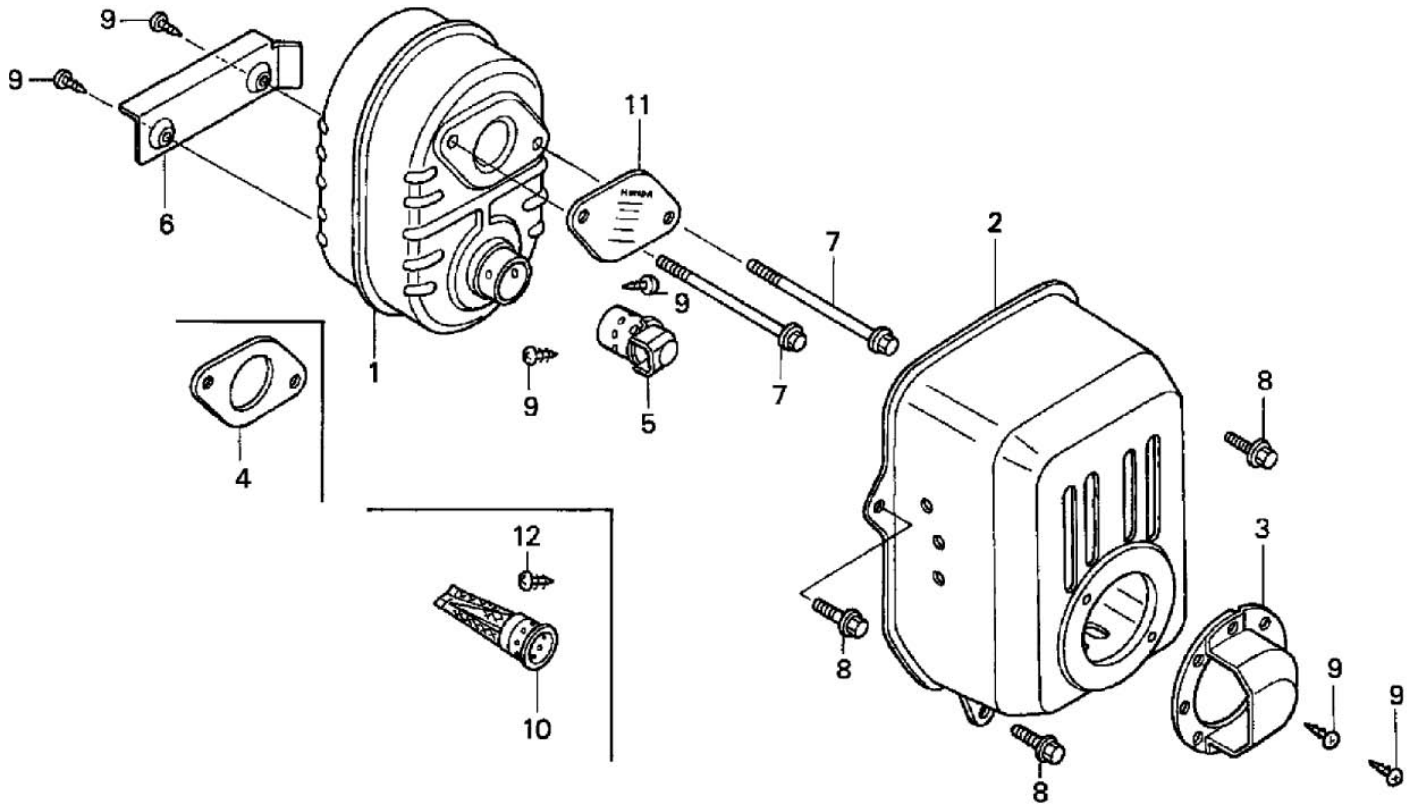

GC190A QHAD ENGINE

Illustrated Parts Breakdown

VIN# GCAA-100001

HONDA

FOR PARTS AND SERVICE

CALL 1-800-475-5660 WWW.MSSERVICE.NET

||||| MUFFLER

Ref#	Part Number	Qty	Description
1	18310-ZL8-010	1	MUFFLER 5611389
2	18321-Z0L-000	1	MUFFLER PROTECTOR 7388655
4	18381-ZL8-305	1	MUFFLER GASKET Optional 5737457
6	19664-ZL8-000	1	MUFFLER SHROUD 5611439
7	90004-ZL8-000	2	FLANGE BOLT (6x79) (CT200) 5580972
8	90013-883-000	3	FLANGE BOLT (6x12) (CT200)
9	90055-ZE1-000	2	TAPPING SCREW (4x6) 1431121
10	18350-ZL8-000	1	SPARK ARRESTER Optional 5656012
11	18356-ZL8-000	1	ARRESTER NUMBER PLATE Optional 5611397
12	90055-ZE1-000	1	TAPPING SCREW (4x6) Optional 1431121