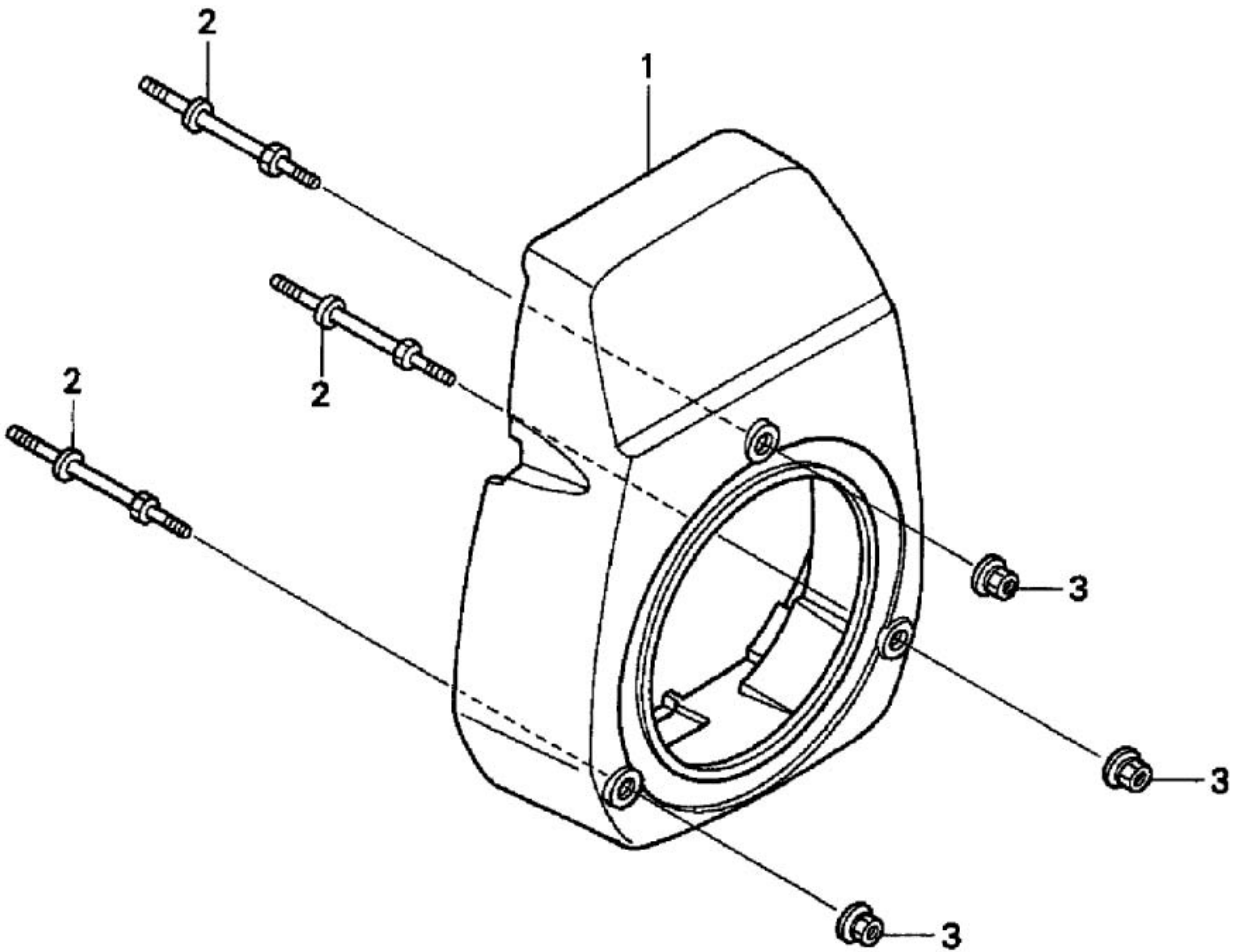

GC190A QHAD ENGINE

Illustrated Parts Breakdown

VIN# GCAAA-100001

HONDA

FOR PARTS AND SERVICE

CALL 1-800-475-5660 WWW.MSSERVICE.NET

////// FAN COVER

Ref#	Part Number	Qty	Description
1	19611-Z1A-000ZB	1	FAN COVER R280 Power Red 7388671
2	90043-ZL8-000	3	STUD BOLT 5581004
3	90201-ZM0-000	3	FLANGE NUT (6mm) 6478812