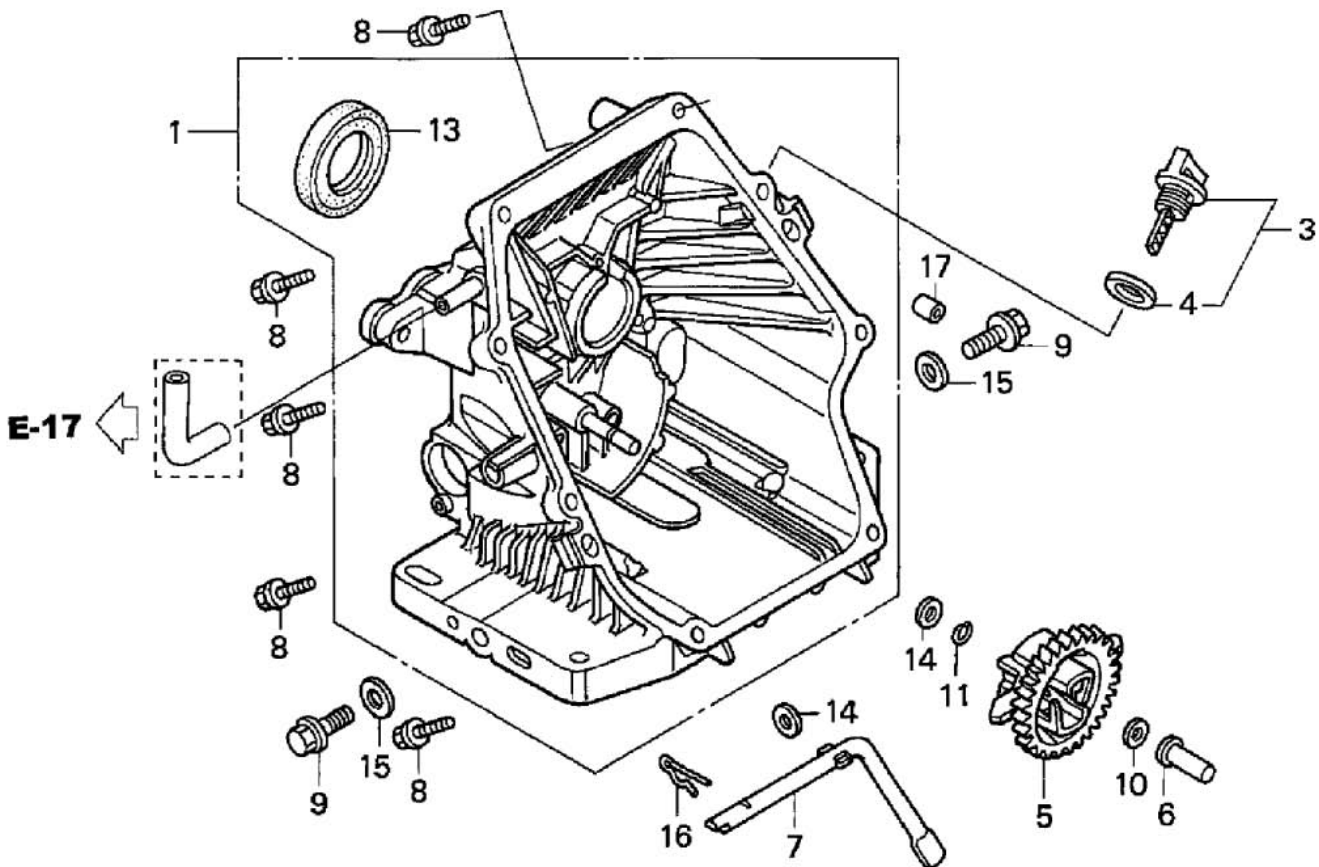

GC190A QHAD ENGINE

Illustrated Parts Breakdown

VIN# GCAA-100001

HONDA

FOR PARTS AND SERVICE

CALL 1-800-475-5660 WWW.MSSERVICE.NET

////// OIL PAN

Ref#	Part Number	Qty	Description
1	11300-Z1A-406	1	CRANKCASE COVER ASSEMBLY Q-Type 7356215
3	15600-ZF0-003	1	OIL FILLER CAP ASSEMBLY 6435895
4	15625-ZE1-003	1	OIL FILLER CAP GASKET 4497947
5	16510-ZL8-000	1	GOVERNOR ASSEMBLY 5611108
6	16531-ZE1-000	1	GOVERNOR SLIDER 1427251
7	16541-ZL8-000	1	GOVERNOR ARM SHAFT 5611124
8	90121-952-000	8	FLANGE BOLT (6x25) 0748111
9	90131-896-650	2	DRAIN PLUG BOLT 1986231
10	90451-ZE1-000	1	THRUST WASHER (6mm) 2413862
11	90602-ZE1-000	1	GOVERNOR HOLDER CLIP 2456697
13	91202-ZL8-003	1	OIL SEAL (28x41.25x6) 5581046
14	94101-06800	2	PLAIN WASHER (6mm) 0345900
15	94109-12000	2	DRAIN PLUG WASHER (12mm) 0171868
16	94251-08000	1	LOCK PIN (8mm) 0115527
17	94301-08200	2	DOWEL PIN (8x20) 1417369