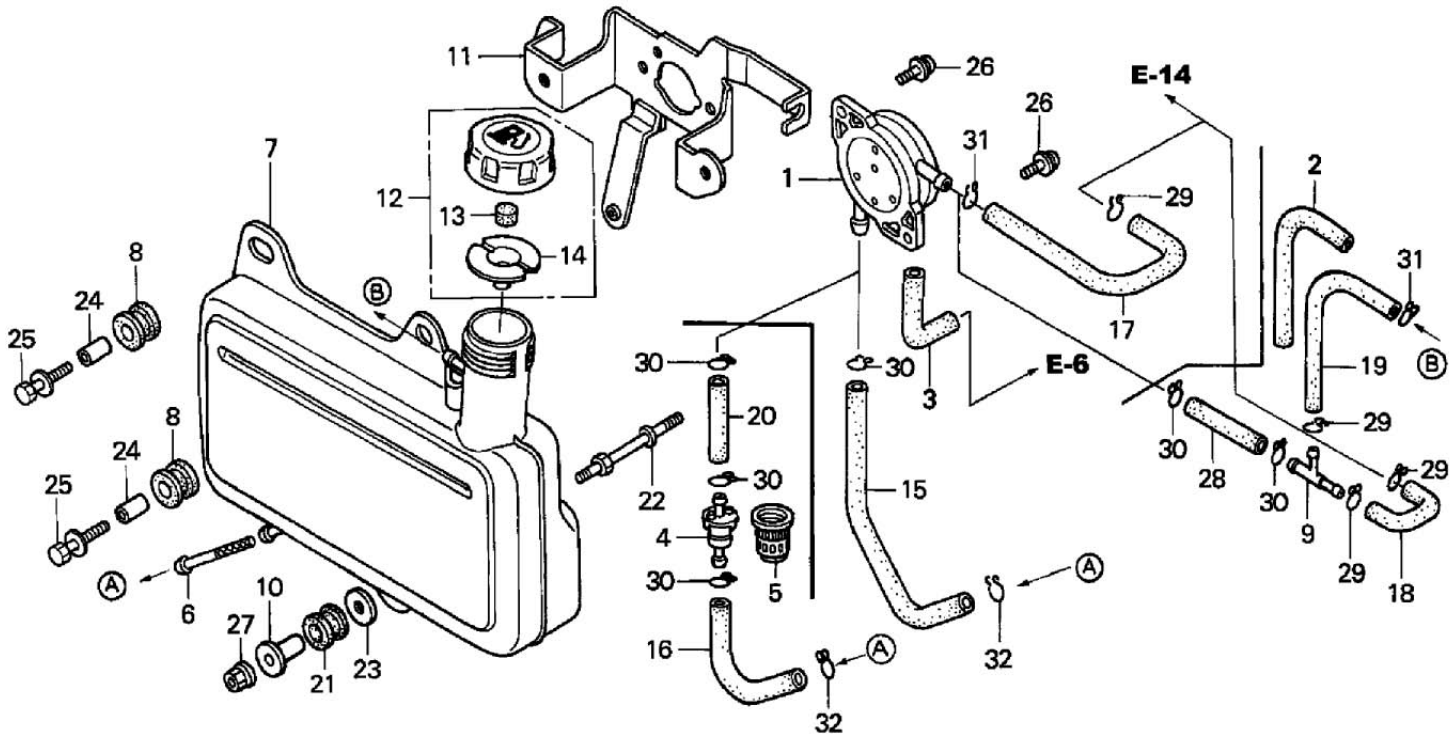

GC190A QHAD ENGINE

Illustrated Parts Breakdown

VIN# GCAA-100001

HONDA

FOR PARTS AND SERVICE

CALL 1-800-475-5660 WWW.MSSERVICE.NET

//// FUEL TANK AND PUMP

Ref#	Part Number	Qty	Description
1	16700-Z0J-003	1	FUEL PUMP ASSEMBLY 8007833
3	16882-ZL8-000	1	DIAPHRAGM TUBE 5611306
6	16952-ZA8-800	1	FUEL FILTER 2084903
7	17511-ZL8-000	1	FUEL TANK 5611348
8	17516-ZV0-000	2	TANK MOUNT RUBBER 1814698
10	17535-KE7-000	1	FUEL TANK SETTING COLLAR 1762962
11	17561-ZL8-000	1	FUEL TANK STAY 5611355
12	17620-ZL8-013	1	FUEL TANK CAP ASSEMBLY 6673289
13	17622-ZL8-003	1	FUEL CAP BREATHER SPONGE 7204514
14	17624-ZL8-003	1	FUEL CAP GASKET 7204514
15	17701-ZL8-000	1	FUEL TANK TUBE 5611363
17	17702-ZL8-000	1	FUEL TUBE 5611371
21	80103-MG2-000	1	RR FENDER RUBBER 1490408
22	90041-ZL8-000	1	STUD BOLT FUEL TANK 5611686
23	90473-896-000	1	WASHER (8mm) 1033497
24	90501-KA2-640	2	COLLAR (14x6) 5611702
25	93404-06025-00	2	BOLT-WASHER (6x25) 3473428
26	93894-05014-00	2	SCREW-WASHER (5x14) 5611736
27	94050-06000	1	FLANGE NUT (6mm) 0471623
29	95002-02080	1	TUBE CLIP (B8) 0250647
30	95002-02100	1	TUBE CLIP (B10) 0250985
31	95002-50000	1	TUBE CLIP (C9) 0053447
32	95002-70000	1	TUBE CLIP (C11) 0053595