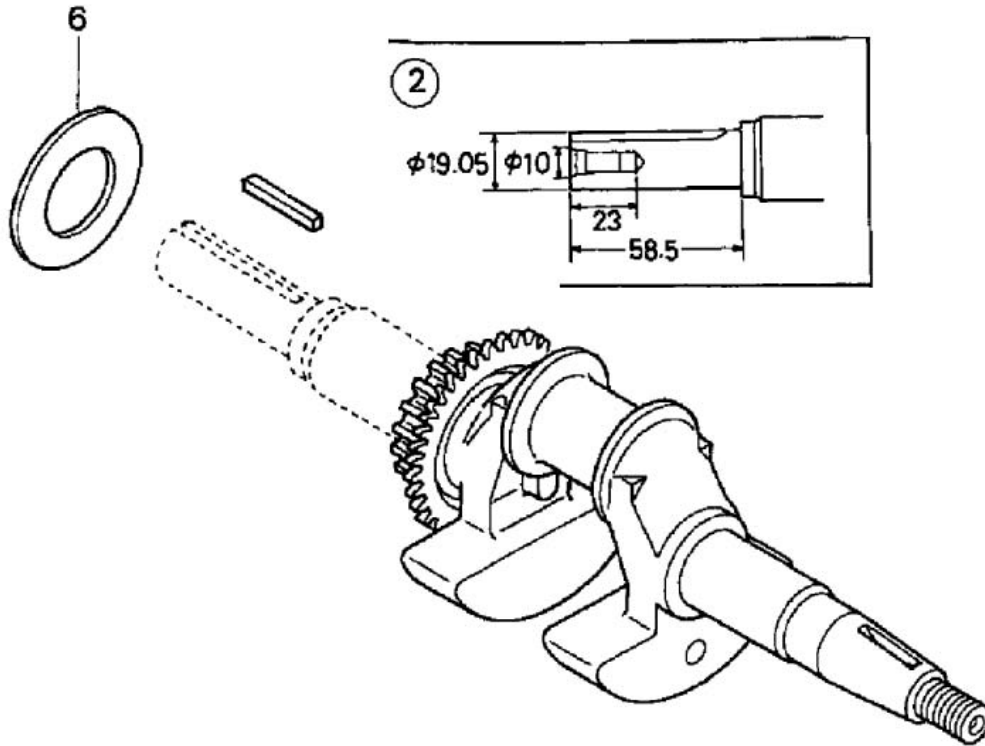

GC190A QHAD ENGINE

Illustrated Parts Breakdown

VIN# GCAA-100001

HONDA

FOR PARTS AND SERVICE

CALL 1-800-475-5660 WWW.MSSERVICE.NET

CONTROL

Ref#	Part Number	Qty	Description
1	16551-ZL8-000	1	GOVERNOR ARM 5611132
2	16555-ZL8-000	1	GOVERNOR ROD 5611140
3	16561-Z0J-000	1	GOVERNOR SPRING 7557010
4	16562-ZL8-800	1	THROTTLE RETURN SPRING 5927033
5	16581-Z0J-800	1	CONTROL BASE 6978340
6	16611-ZL8-000	1	CHOKE CONTROL ROD 5611272
7	16613-893-000	1	CHOKE ROD GROMMET 0788596
8	19612-ZL8-000	1	SIDE PLATE 5656020
9	35120-Z0J-801	1	ENGINE STOP SWITCH ASSEMBLY 6978357
10	90013-883-000	1	FLANGE BOLT (6x12) (CT200) 0636845
11	90014-952-000	2	FLANGE BOLT (6x14) 0803619
12	90015-ZE5-010	1	GOVERNOR ARM BOLT 2418671
13	90681-959-003	1	CABLE CLIP (A) 1824630
14	94050-06000	1	FLANGE NUT (6mm) 0471623

GC190A QHAD ENGINE

Illustrated Parts Breakdown

VIN# GCAA-100001

HONDA

FOR PARTS AND SERVICE

CALL 1-800-475-5660 WWW.MSSERVICE.NET

CRANKSHAFT

Ref#	Part Number	Qty	Description
2	13310-Z1A-600	1	CRANKSHAFT Q-Type 7399462
6	90402-ZL8-000	1	THRUST WASHER 5581012

GC190A QHAD ENGINE

Illustrated Parts Breakdown

VIN# GCAA-100001

HONDA

FOR PARTS AND SERVICE

CALL 1-800-475-5660 WWW.MSSERVICE.NET

////// CYLINDER BARREL

Ref#	Part Number	Qty	Description
1	12000-Z1A-405	1	CYLINDER ASSEMBLY 7392236
2	12311-ZL8-D00	1	HEAD COVER 6325211
3	12355-ZL8-000	1	BREATHER COVER 5580006
4	90013-883-000	4	FLANGE BOLT (6x12) (CT200) 0636845
5	90014-952-000	1	FLANGE BOLD (6x14) 0803619
6	91201-ZL8-003	1	OIL SEAL (25.4x62x6) 5581038
7	98079-56846	1	SPARK PLUG (NGK-BPR6ES) 1441112