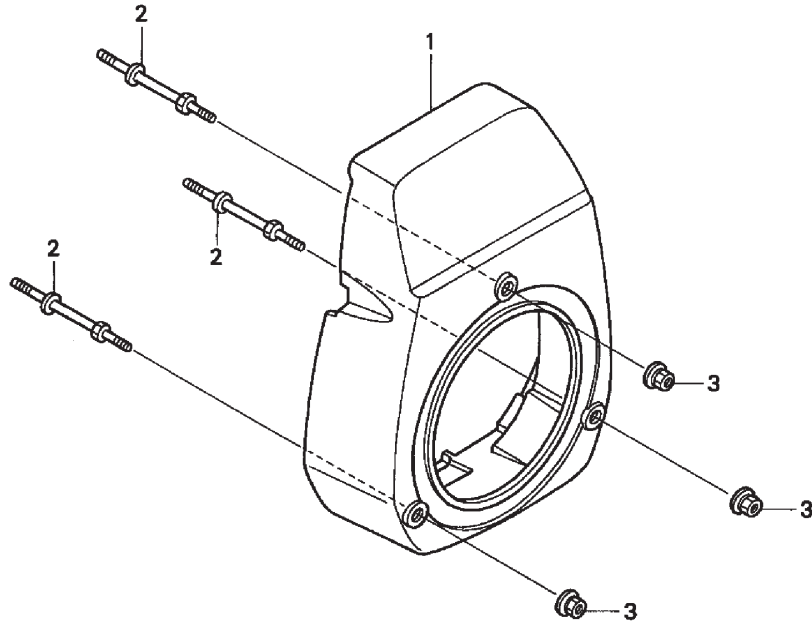

GC160 QHA

Fan Cover

Ref #	Part Number	Qty	Description
1	19611-ZL8-000ZA	1	COVER, FAN *NH1* (BLACK) (Honda Code 5611413).
1	19611-ZL8-000ZB	1	COVER, FAN *R8* (BRIGHT RED) Use up to Engine SN 1804973. (Honda Code 5723598).
1	19611-ZL8-000ZC	1	COVER, FAN *R280* (POWER RED) (Honda Code 7595119).
2	90043-ZL8-000	3	BOLT, STUD (Honda Code 5581004).
3	90201-ZM0-000	3	NUT, FLANGE (6MM) (Honda Code 6478812).