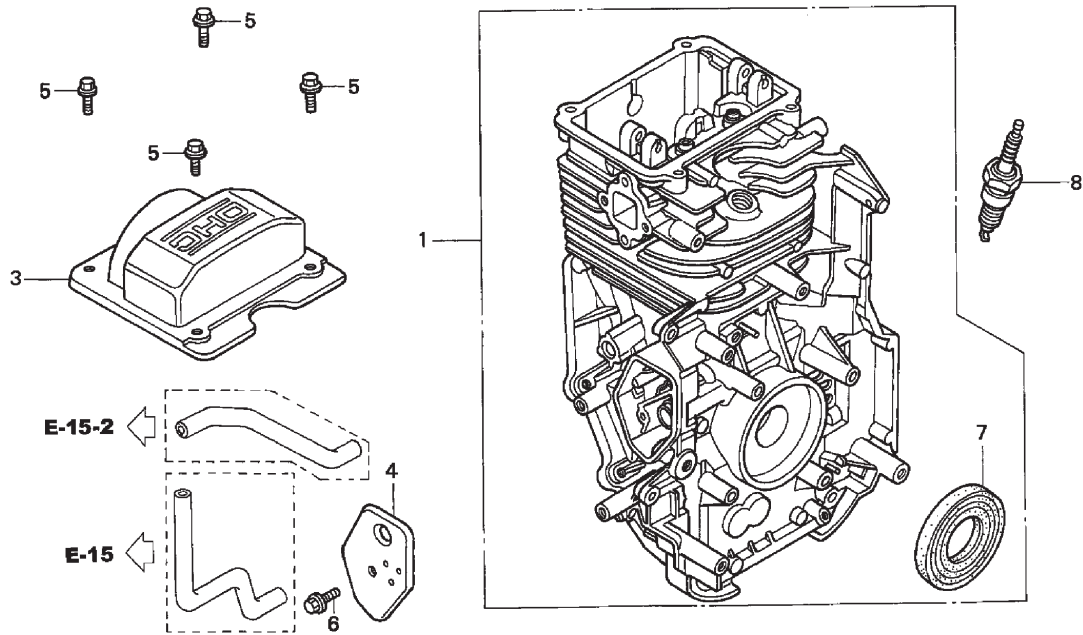

GC160 QHA

Crankshaft

Ref #	Part Number	Qty	Description
4	90402-ZL8-000	1	WASHER, THRUST (Honda Code 5581012).
9	13310-ZL8-600	1	CRANKSHAFT (Q-TYPE) (Honda Code 5610985).

GC160 QHA

Cylinder Barrel

Ref #	Part Number	Qty	Description
1	12000-ZL8-000	1	SEE PART DETAILS - SUP; CYLINDER ASSY. Use up to Engine SN 1212616. (Honda Code 5579982).
1	12000-ZL8-415	1	SEE PART DETAILS - PRI; CYLINDER ASSY. (010) (Honda Code 6842413).
3	12311-ZL8-D00	1	COVER, HEAD Use from Engine SN 1468767. (Honda Code 6325211).
3	12311-ZL8-000	1	COVER, HEAD Use up to Engine SN 1468766. (Honda Code 5579990).
4	12355-ZL8-000	1	COVER, BREATHER (BREATHER VALVE ASSY.) (Honda Code 5580006).
5	90013-883-000	4	SEE PART DETAILS - PRI; BOLT, FLANGE (6X12) (CT200) (Honda Code 0636845).
6	90014-952-000	1	BOLT, FLANGE (6X14) (Honda Code 0803619).
7	91201-ZL8-003	1	OIL SEAL (25.4X62X6) (Honda Code 5581038).
8	98079-56846	1	SEE PART DETAILS - PRI; SPARK PLUG (BPR6ES) (NGK) (Honda Code 1441112).