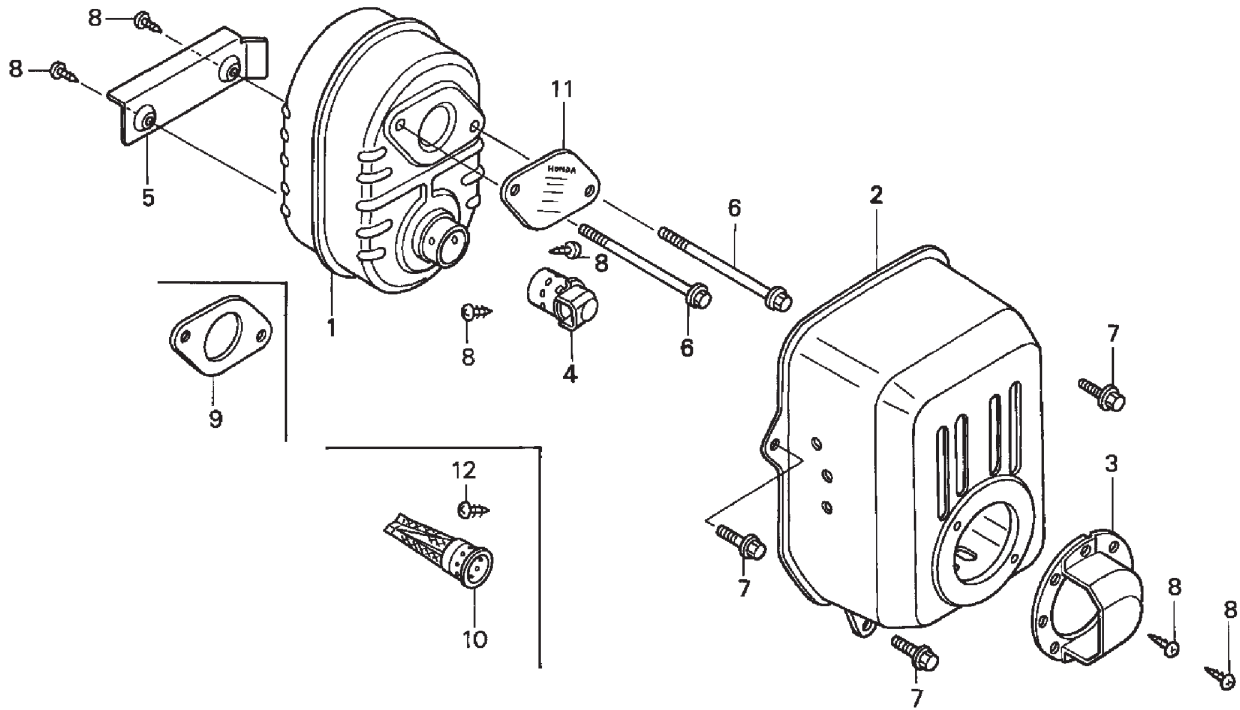

GC160 QHA

Muffler

Ref #	Part Number	Qty	Description
1	18310-ZL8-010	1	MUFFLER (Honda Code 5611389).
2	18321-ZL8-000	1	PROTECTOR, MUFFLER (Honda Code 5580501).
5	19664-ZL8-000	1	SHROUD, MUFFLER (Honda Code 5611439).
6	90004-ZL8-000	2	BOLT, FLANGE (6X79) (CT200) (Honda Code 5580972).
7	90013-883-000	3	SEE PART DETAILS - PRI; BOLT, FLANGE (6X12) (CT200) (Honda Code 0636845).
8	90055-ZE1-000	2	SCREW, TAPPING (4X6) (Honda Code 1431121).
9	18381-ZL8-305	1	GASKET, MUFFLER (Optional). (Honda Code 5737457).
10	18350-ZL8-000	1	ARRESTER, SPARK (Optional). (Honda Code 5656012).
11	18356-ZL8-000	1	PLATE, ARRESTER NUMBER (Optional). (Honda Code 5611397).
12	90055-ZE1-000	1	SCREW, TAPPING (4X6) (Optional). (Honda Code 1431121).