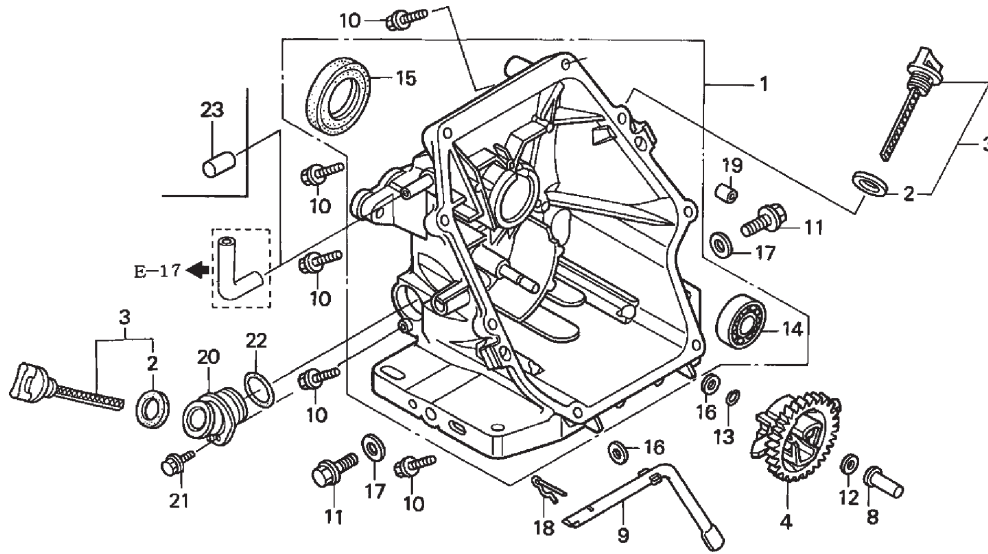

GC160 QHA

Crankcase Cover

Ref #	Part Number	Qty	Description
1	11300-ZL8-409	1	COVER ASSY., CRANKCASE Use from Engine SN 1398446. (Honda Code 7450794).
1	11300-ZL8-601	1	SEE PART DETAILS - PRI; COVER ASSY., CRANKCASE Use up to Engine SN 1398445. (Honda Code 6262422).
2	15625-ZE1-003	1	GASKET, OIL FILLER CAP (Honda Code 4497947).
3	15650-ZL8-003	1	SEE PART DETAILS - SUP; DIPSTICK, OIL Use up to Engine SN 1805025. (Honda Code 5655964).
3	15650-ZL8-013	1	SEE PART DETAILS - PRI; GAUGE ASSY., OIL LEVEL (Honda Code 7310998).
4	16510-ZL8-000	1	GOVERNOR ASSY. (Honda Code 5611108).
8	16531-ZE1-000	1	SLIDER, GOVERNOR (Honda Code 1427251).
9	16541-ZL8-000	1	SHAFT, GOVERNOR ARM (Honda Code 5611124).
10	90121-952-000	8	BOLT, FLANGE (6X25) (Honda Code 0748111).
11	90131-896-650	1	SEE PART DETAILS - PRI; BOLT, DRAIN PLUG Use up to Engine SN 1398445. (Honda Code 1986231).
11	90131-896-650	2	SEE PART DETAILS - PRI; BOLT, DRAIN PLUG Use from Engine SN 1398446. (Honda Code 1986231).
12	90451-ZE1-000	1	SEE PART DETAILS - PRI; WASHER, THRUST (6MM) (Honda Code 2413862).
13	90602-ZE1-000	1	SEE PART DETAILS - PRI; CLIP, GOVERNOR HOLDER (Honda Code 2456697).
15	91202-ZL8-003	1	OIL SEAL (28X41.25X6) (Honda Code 5581046).
16	94101-06800	2	SEE PART DETAILS - PRI; WASHER, PLAIN (6MM) (Honda Code 0345900).
17	94109-12000	1	SEE PART DETAILS - PRI; WASHER, DRAIN PLUG (12MM) Use up to Engine SN 1398445. (Honda Code 0171868).
17	94109-12000	2	SEE PART DETAILS - PRI; WASHER, DRAIN PLUG (12MM) Use from Engine SN 1398446. (Honda Code 0171868).
18	94251-08000	1	SEE PART DETAILS - PRI; PIN, LOCK (8MM) (Honda Code 0115527).
19	94301-08200	2	SEE PART DETAILS - PRI; PIN, DOWEL (8X20) (Honda Code 1417369).