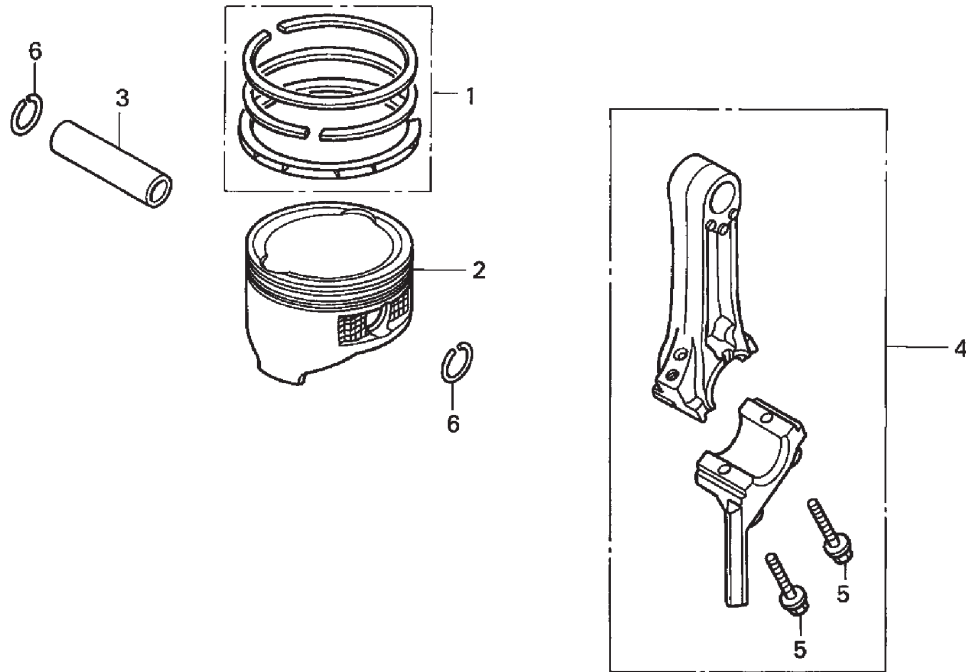

GC160 QHA

Piston & Connecting Rod

Ref #	Part Number	Qty	Description
1	13010-ZL8-003	1	SEE PART DETAILS - PRI; RING SET, PISTON (RIKEN) (Honda Code 5655949).
1	13010-ZL8-024	1	RING SET, PISTON (TEIKOKU) (Honda Code 7154727).
2	13101-ZL8-000	1	PISTON (Honda Code 5580014).
3	13111-ZE0-000	1	PIN, PISTON (Honda Code 1426576).
4	13200-ZL8-000	1	ROD ASSY., CONNECTING (Honda Code 5580022).
5	90001-ZE1-000	2	BOLT, CONNECTING ROD (Honda Code 1431055).
6	90551-ZE0-000	2	SEE PART DETAILS - PRI; CLIP, PISTON PIN (13MM) (Honda Code 2605517).