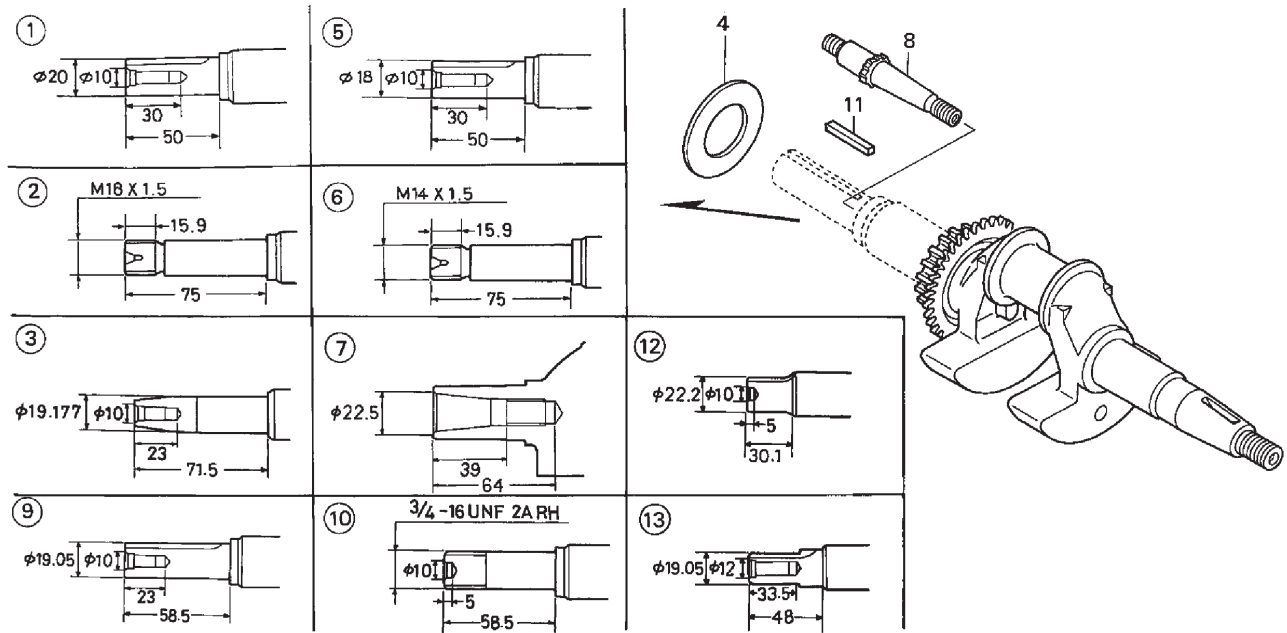

GC160 QHA

Crankshaft

Ref #	Part Number	Qty	Description
4	90402-ZL8-000	1	WASHER, THRUST (Honda Code 5581012).
9	13310-ZL8-600	1	CRANKSHAFT (Q-TYPE) (Honda Code 5610985).