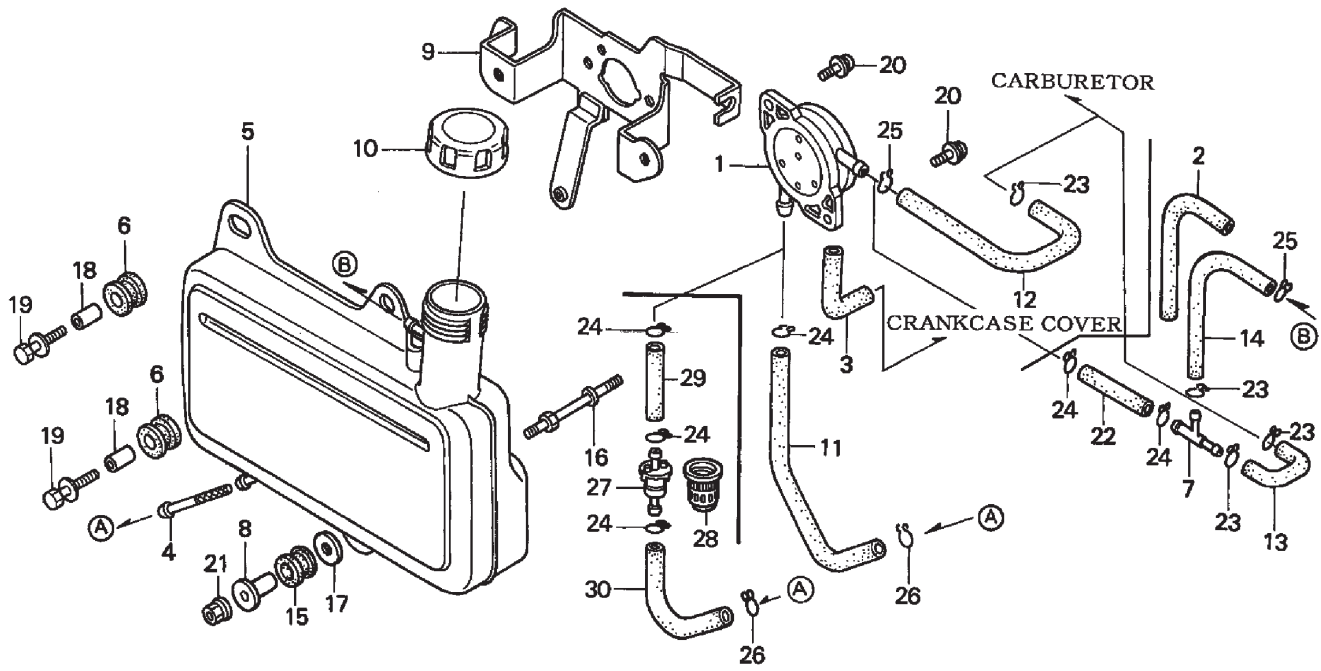

GC160 QHA

Fuel Tank + Fuel Pump

Ref #	Part Number	Qty	Description
1	16700-ZL8-003	1	SEE PART DETAILS - SUP; PUMP ASSY., FUEL Use up to Engine SN 1825178. (Honda Code 5611298).
1	16700-ZL8-013	1	SEE PART DETAILS - PRI; PUMP ASSY., FUEL (Honda Code 7378482).
3	16882-ZL8-000	1	TUBE, DIAPHRAGM (Honda Code 5611306).
4	16952-ZA8-800	1	FILTER, FUEL (Honda Code 2084903).
5	17511-ZL8-000	1	TANK, FUEL (Honda Code 5611348).
6	17516-ZV0-000	2	RUBBER B, TANK MOUNTING (Honda Code 1814698).
8	17535-KE7-000	1	SEE PART DETAILS - PRI; COLLAR, FUEL TANK SETTING (Honda Code 1762962).
9	17561-ZL8-000	1	STAY A, FUEL TANK (Honda Code 5611355).
10	17620-ZL8-003	1	SEE PART DETAILS - SUP; CAP ASSY., FUEL TANK Use up to Engine SN 1709716. (Honda Code 5580451).
10	17620-ZL8-013	1	SEE PART DETAILS - PRI; CAP ASSY., FUEL TANK (Honda Code 6673289).
11	17701-ZL8-000	1	TUBE, FUEL TANK (Honda Code 5611363).
12	17702-ZL8-000	1	TUBE, FUEL (Honda Code 5611371).
15	80103-MG2-000	1	RUBBER, RR. FENDER (Honda Code 1490408).
16	90041-ZL8-000	1	BOLT, STUD (F/TANK) (Honda Code 5611686).
17	90473-896-000	1	WASHER (8MM) (Honda Code 1033497).
18	90501-KA2-640	2	COLLAR (14X6.1) (Honda Code 5611702).
19	93404-06025-00	2	SEE PART DETAILS - PRI; BOLT-WASHER (6X25) (Honda Code 3473428).
20	93894-05014-00	2	SCREW-WASHER (5X14) (Honda Code 5611736).
21	94050-06000	1	SEE PART DETAILS - PRI; NUT, FLANGE (6MM) (Honda Code 0471623).
23	95002-02080	1	CLIP, TUBE (B8) (Honda Code 0250647).
24	95002-02100	1	SEE PART DETAILS - PRI; CLIP, TUBE (B10) (Honda Code 0250985).
25	95002-50000	1	SEE PART DETAILS - PRI; CLIP, TUBE (C9) (Honda Code 0053447).
26	95002-70000	1	CLIP, TUBE (C11) (Honda Code 0053595).