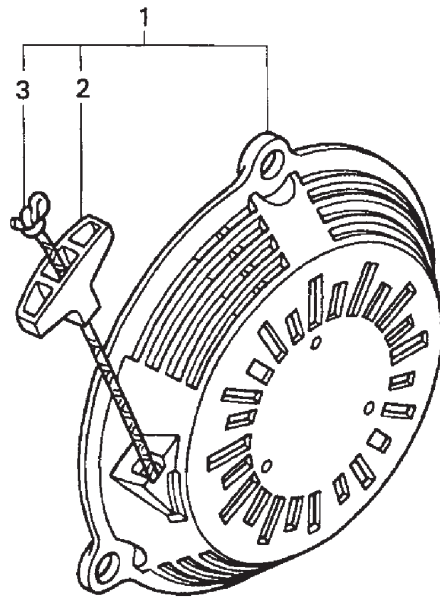

GC160 QHA

Recoil Assembly

Ref #	Part Number	Qty	Description
1	28400-ZL8-013ZA	1	SEE PART DETAILS - PRI; STARTER ASSY., RECOIL *NH1* (BLACK) (Honda Code 6061204).
1	28400-ZL8-013ZC	1	SEE PART DETAILS - PRI; STARTER ASSY., RECOIL *R280* (POWER RED) (Honda Code 7451024).
2	28461-ZL8-003	1	KNOB, RECOIL STARTER (Honda Code 5580634).
3	28462-ZL8-003	1	ROPE, RECOIL STARTER (#3.5X52") (Honda Code 5611454).