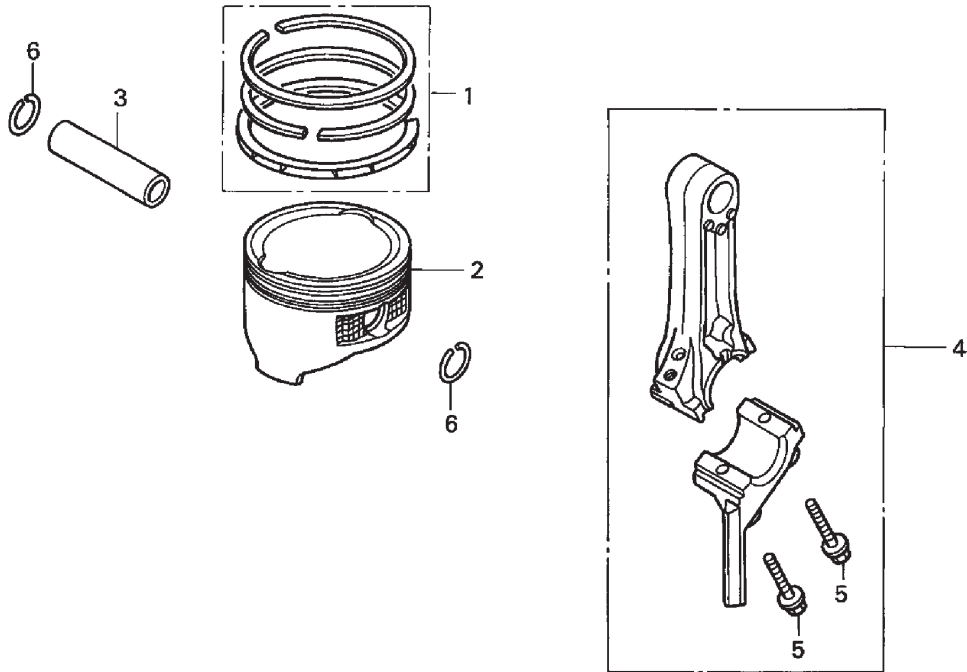

GC160 QHA

Piston & Connecting Rod

Ref #	Part Number	Qty	Description
1	13010-ZL8-003	1	SEE PART DETAILS - PRI; RING SET, PISTON (RIKEN) (Honda Code 5655949).
1	13010-ZL8-024	1	RING SET, PISTON (TEIKOKU) (Honda Code 7154727).
2	13101-ZL8-000	1	PISTON (Honda Code 5580014).
3	13111-ZE0-000	1	PIN, PISTON (Honda Code 1426576).
4	13200-ZL8-000	1	ROD ASSY., CONNECTING (Honda Code 5580022).
5	90001-ZE1-000	2	BOLT, CONNECTING ROD (Honda Code 1431055).
6	90551-ZE0-000	2	SEE PART DETAILS - PRI; CLIP, PISTON PIN (13MM) (Honda Code 2605517).