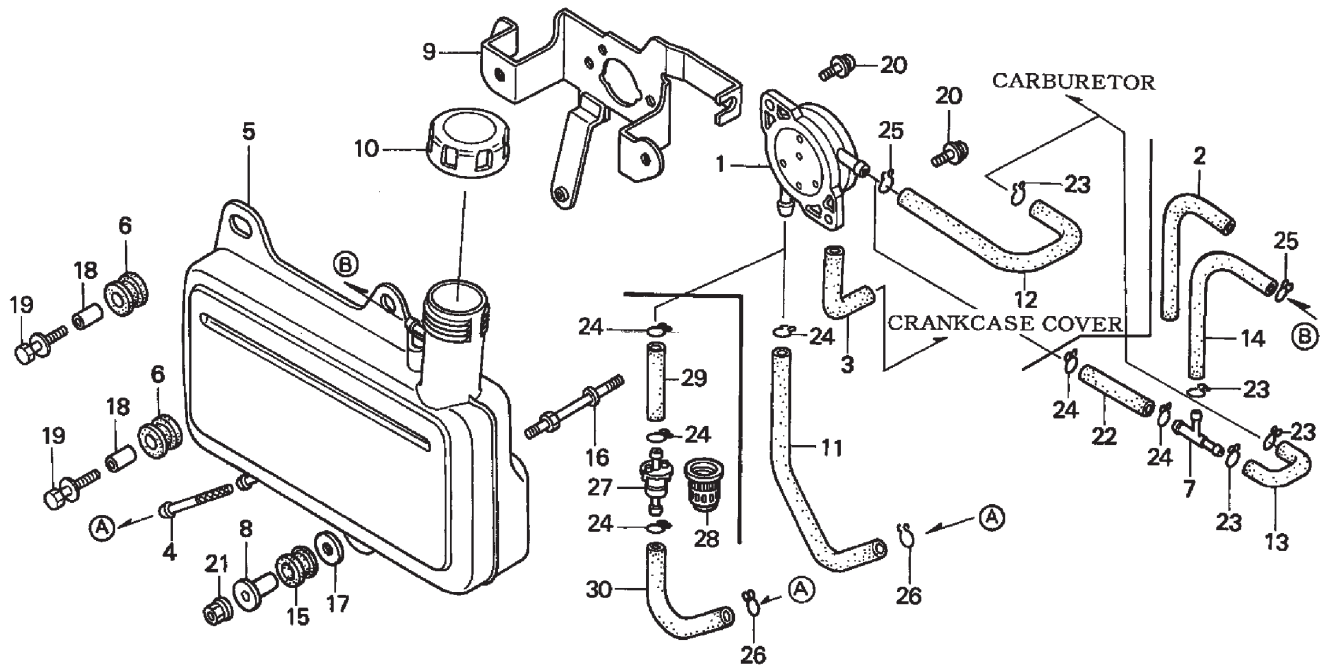

GC160 QHA

Fuel Tank + Fuel Pump

Ref #	Part Number	Qty	Description
1	16700-ZL8-003	1	SEE PART DETAILS - SUP; PUMP ASSY., FUEL Use up to Engine SN 1825178. (Honda Code 5611298).
1	16700-ZL8-013	1	SEE PART DETAILS - PRI; PUMP ASSY., FUEL (Honda Code 7378482).
3	16882-ZL8-000	1	TUBE, DIAPHRAGM (Honda Code 5611306).
4	16952-ZA8-800	1	FILTER, FUEL (Honda Code 2084903).
5	17511-ZL8-000	1	TANK, FUEL (Honda Code 5611348).
6	17516-ZV0-000	2	RUBBER B, TANK MOUNTING (Honda Code 1814698).
8	17535-KE7-000	1	SEE PART DETAILS - PRI; COLLAR, FUEL TANK SETTING (Honda Code 1762962).
9	17561-ZL8-000	1	STAY A, FUEL TANK (Honda Code 5611355).
10	17620-ZL8-003	1	SEE PART DETAILS - SUP; CAP ASSY., FUEL TANK Use up to Engine SN 1709716. (Honda Code 5580451).
10	17620-ZL8-013	1	SEE PART DETAILS - PRI; CAP ASSY., FUEL TANK (Honda Code 6673289).
11	17701-ZL8-000	1	TUBE, FUEL TANK (Honda Code 5611363).
12	17702-ZL8-000	1	TUBE, FUEL (Honda Code 5611371).
15	80103-MG2-000	1	RUBBER, RR. FENDER (Honda Code 1490408).
16	90041-ZL8-000	1	BOLT, STUD (F/TANK) (Honda Code 5611686).
17	90473-896-000	1	WASHER (8MM) (Honda Code 1033497).
18	90501-KA2-640	2	COLLAR (14X6.1) (Honda Code 5611702).
19	93404-06025-00	2	SEE PART DETAILS - PRI; BOLT-WASHER (6X25) (Honda Code 3473428).
20	93894-05014-00	2	SCREW-WASHER (5X14) (Honda Code 5611736).
21	94050-06000	1	SEE PART DETAILS - PRI; NUT, FLANGE (6MM) (Honda Code 0471623).
23	95002-02080	1	CLIP, TUBE (B8) (Honda Code 0250647).
24	95002-02100	1	SEE PART DETAILS - PRI; CLIP, TUBE (B10) (Honda Code 0250985).
25	95002-50000	1	SEE PART DETAILS - PRI; CLIP, TUBE (C9) (Honda Code 0053447).
26	95002-70000	1	CLIP, TUBE (C11) (Honda Code 0053595).