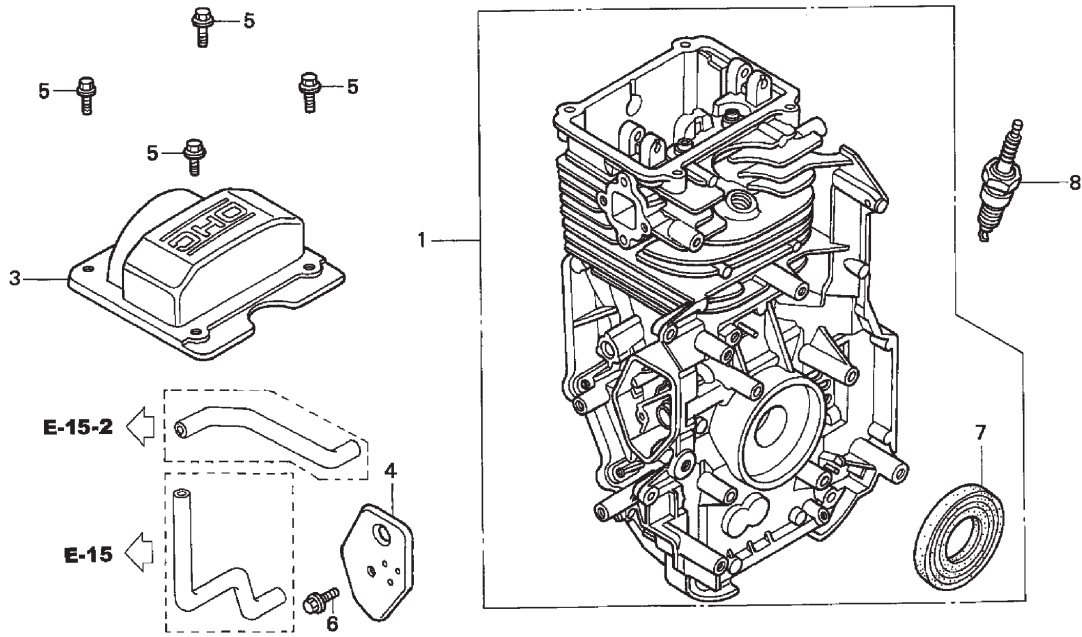

GC160 QHA

Crankshaft

Ref #	Part Number	Qty	Description
4	90402-ZL8-000	1	WASHER, THRUST (Honda Code 5581012).
9	13310-ZL8-600	1	CRANKSHAFT (Q-TYPE) (Honda Code 5610985).

GC160 QHA

Cylinder Barrel

Ref #	Part Number	Qty	Description
1	12000-ZL8-000	1	SEE PART DETAILS - SUP; CYLINDER ASSY. Use up to Engine SN 1212616. (Honda Code 5579982).
1	12000-ZL8-415	1	SEE PART DETAILS - PRI; CYLINDER ASSY. (010) (Honda Code 6842413).
3	12311-ZL8-D00	1	COVER, HEAD Use from Engine SN 1468767. (Honda Code 6325211).
3	12311-ZL8-000	1	COVER, HEAD Use up to Engine SN 1468766. (Honda Code 5579990).
4	12355-ZL8-000	1	COVER, BREATHER (BREATHER VALVE ASSY.) (Honda Code 5580006).
5	90013-883-000	4	SEE PART DETAILS - PRI; BOLT, FLANGE (6X12) (CT200) (Honda Code 0636845).
6	90014-952-000	1	BOLT, FLANGE (6X14) (Honda Code 0803619).
7	91201-ZL8-003	1	OIL SEAL (25.4X62X6) (Honda Code 5581038).
8	98079-56846	1	SEE PART DETAILS - PRI; SPARK PLUG (BPR6ES) (NGK) (Honda Code 1441112).