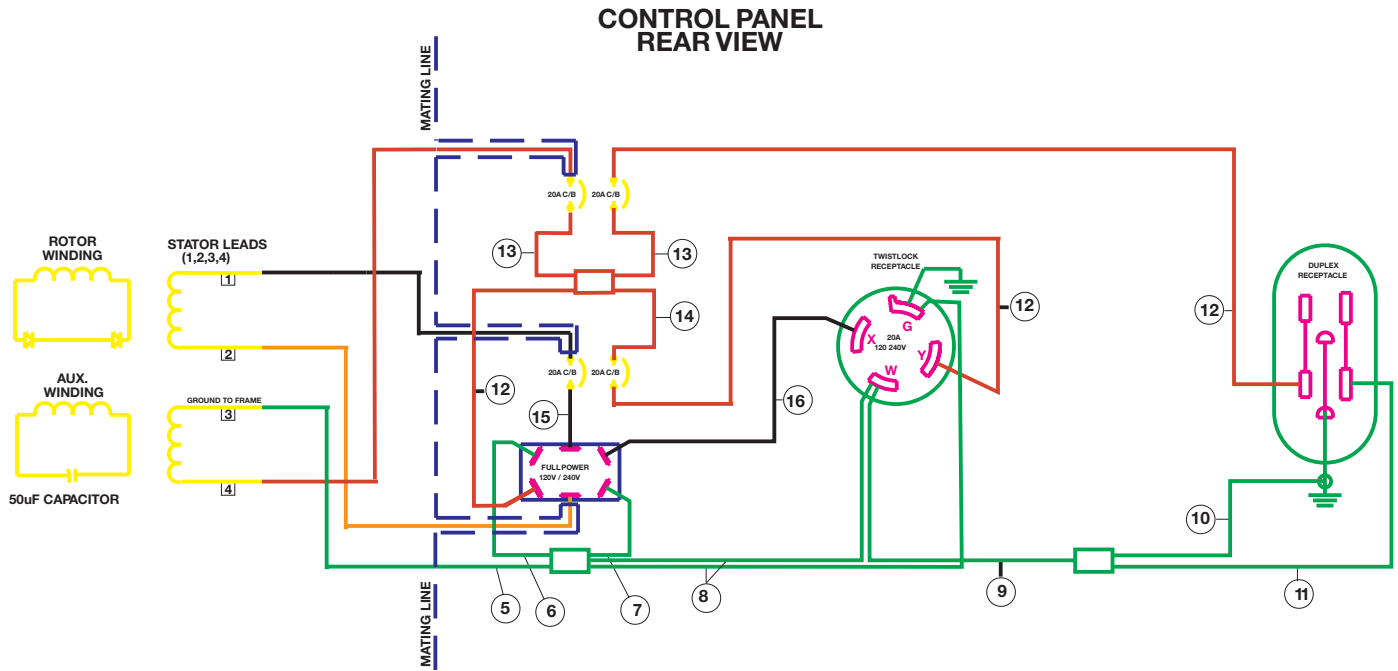

WIRING DIAGRAM FOR GBVF5000

KEY NO.	WIRE GAUGE	COLOR
5	#12 AWG	GREEN
6	#12 AWG	GREEN
7	#12 AWG	GREEN
8	#12 AWG	GREEN
9	#12 AWG	GREEN
10	#12 AWG	GREEN
11	#12 AWG	GREEN
12	#12 AWG	RED
13	#12 AWG	RED
14	#12 AWG	RED
15	#12 AWG	BLACK
16	#12 AWG	BLACK