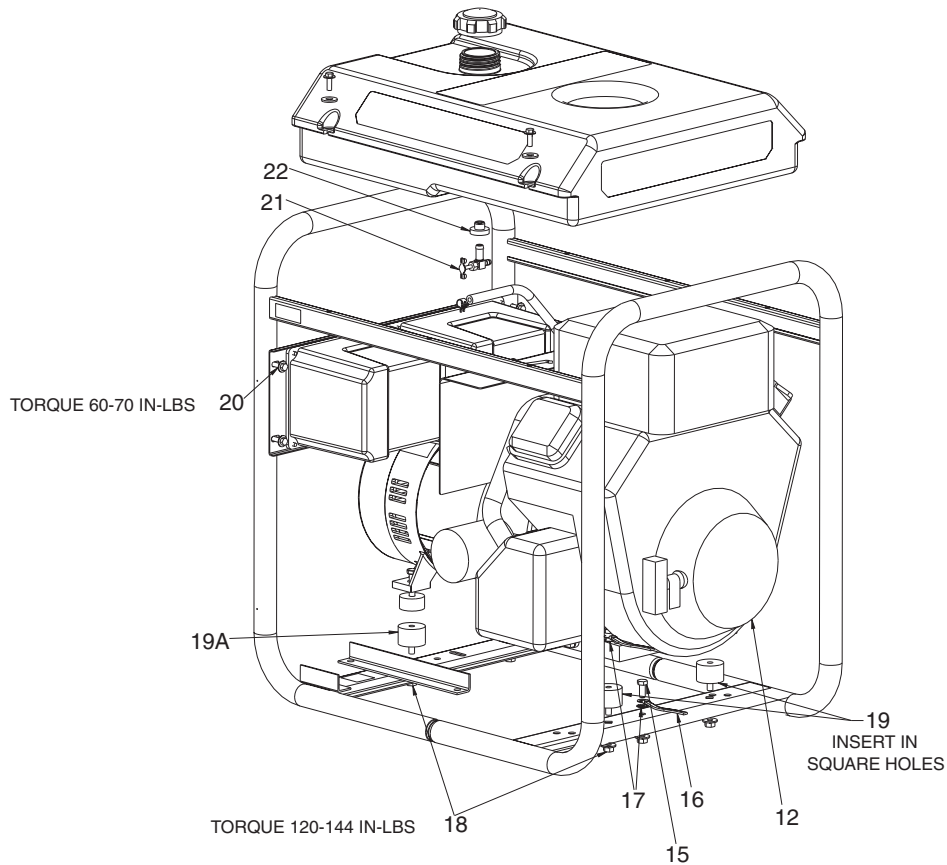

GBV7000

<u>KEY NO.</u>	<u>DESCRIPTION</u>	<u>PART NUMBER</u>
1	FUEL TANK SCREWS	SSF-990
2	FUEL TANK	GS-0027
3	FUEL CAP	GS-0028
4	HEAT SHIELD	GS-0271
5	FRAME ASSEMBLY	GS-0053
6	END COVER	GS-0077
7	SCREW #10-24 x 1	SSF-573
8	FUEL HOSE	GS-0225
9	FUEL LINE CLAMP	GS-0227
10	SCREW 5/16-18 UNC x 1.75	95829230
11	SCREW #10-32 x 1/2	GS-0107
12	GROUND LUG	GS-0117
13	SCREW 5/16-18 UNC	95829230

GBV7000 (cont'd)

KEY NO.	DESCRIPTION	PART NUMBER
14	ENGINE (model# 294447-1042-E1)	-
15	SCREW 5/16-18 x 3/4	SS-12-CD
16	GROUND STRAP	GS-0118
17	LOCK WASHER	SSN-1619-ZN
18	LOCK NUT 5/16-18	SSF-8150
19	ISOLATOR	GS-0036
19A	ISOLATOR	GS-0033
20	SCREW 1/4-20 x 1/2	SSF-585
21	DRAINCOCK	GS-0437
22	DRAINCOCK GROMMET	GS-0446

GBV7000 (cont'd)

KEY

KEY NO.	DESCRIPTION	PART NUMBER
23	DRIVE END ADAPTER	GS-0076
24	LOCK WASHER 3/8	SSN-619
25	CAP SCREW 3/8-16 x 1	SSF-577
26	ROTOR ASSEMBLY	GS-0571
27	STATOR THRU BOLT	GS-0273
28	STATOR ASSEMBLY	GS-0572
29	WASHER 11/16OD x 11/32	SS-6506-CD
30	NUT 5/16-24	SSF-576
31	ROTOR THRU BOLT	GS-0274
32	BEARING SUPPORT	GS-0861
33	HEX NUT 1/4-20	SSF-575
34	CAPACITOR	GS-0573
35	SCREW 10-32 X 1/2	GS-0107

KEY

<u>NO.</u>	<u>DESCRIPTION</u>	<u>PART NUMBER</u>
36	120V DUPL. RECEPTACLE	GS-0019
37	3 PRONG TWISTLOCK	GS-0021
38	3 PRONG TWISTLOCK	GS-0023
39	CIRCUIT BREAKER	GS-0026
40	FULL POWER SWITCH	GS-0045
41	ON/OFF(OFF/OFF/START)	GS-0046