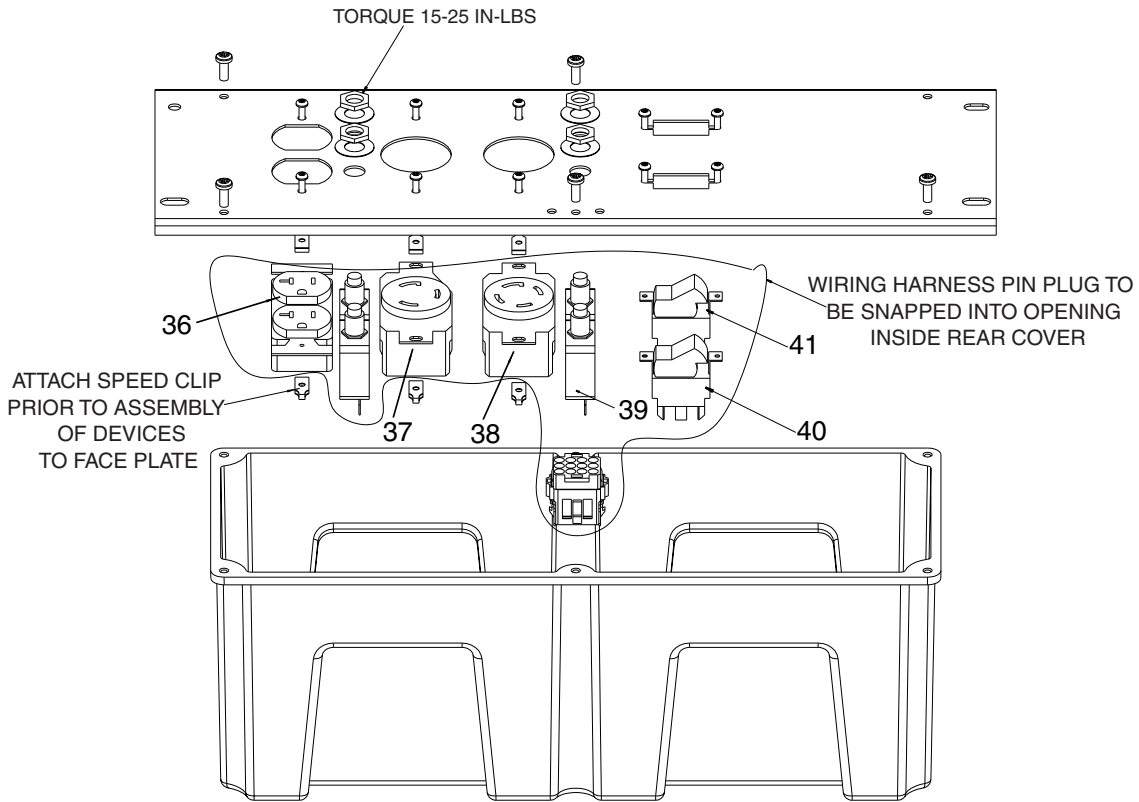

GBV7000 (cont'd)

KEY NO.	DESCRIPTION	PART NUMBER
14	ENGINE (model# 294447-1042-E1)	-
15	SCREW 5/16-18 x 3/4	SS-12-CD
16	GROUND STRAP	GS-0118
17	LOCK WASHER	SSN-1619-ZN
18	LOCK NUT 5/16-18	SSF-8150
19	ISOLATOR	GS-0036
19A	ISOLATOR	GS-0033
20	SCREW 1/4-20 x 1/2	SSF-585
21	DRAINCOCK	GS-0437
22	DRAINCOCK GROMMET	GS-0446

GBV7000 (cont'd)

KEY

KEY NO.	DESCRIPTION	PART NUMBER
23	DRIVE END ADAPTER	GS-0076
24	LOCK WASHER 3/8	SSN-619
25	CAP SCREW 3/8-16 x 1	SSF-577
26	ROTOR ASSEMBLY	GS-0571
27	STATOR THRU BOLT	GS-0273
28	STATOR ASSEMBLY	GS-0572
29	WASHER 11/16OD x 11/32	SS-6506-CD
30	NUT 5/16-24	SSF-576
31	ROTOR THRU BOLT	GS-0274
32	BEARING SUPPORT	GS-0861
33	HEX NUT 1/4-20	SSF-575
34	CAPACITOR	GS-0573
35	SCREW 10-32 X 1/2	GS-0107

KEY

<u>NO.</u>	<u>DESCRIPTION</u>	<u>PART NUMBER</u>
36	120V DUPL. RECEPTACLE	GS-0019
37	3 PRONG TWISTLOCK	GS-0021
38	3 PRONG TWISTLOCK	GS-0023
39	CIRCUIT BREAKER	GS-0026
40	FULL POWER SWITCH	GS-0045
41	ON/OFF(OFF/OFF/START)	GS-0046