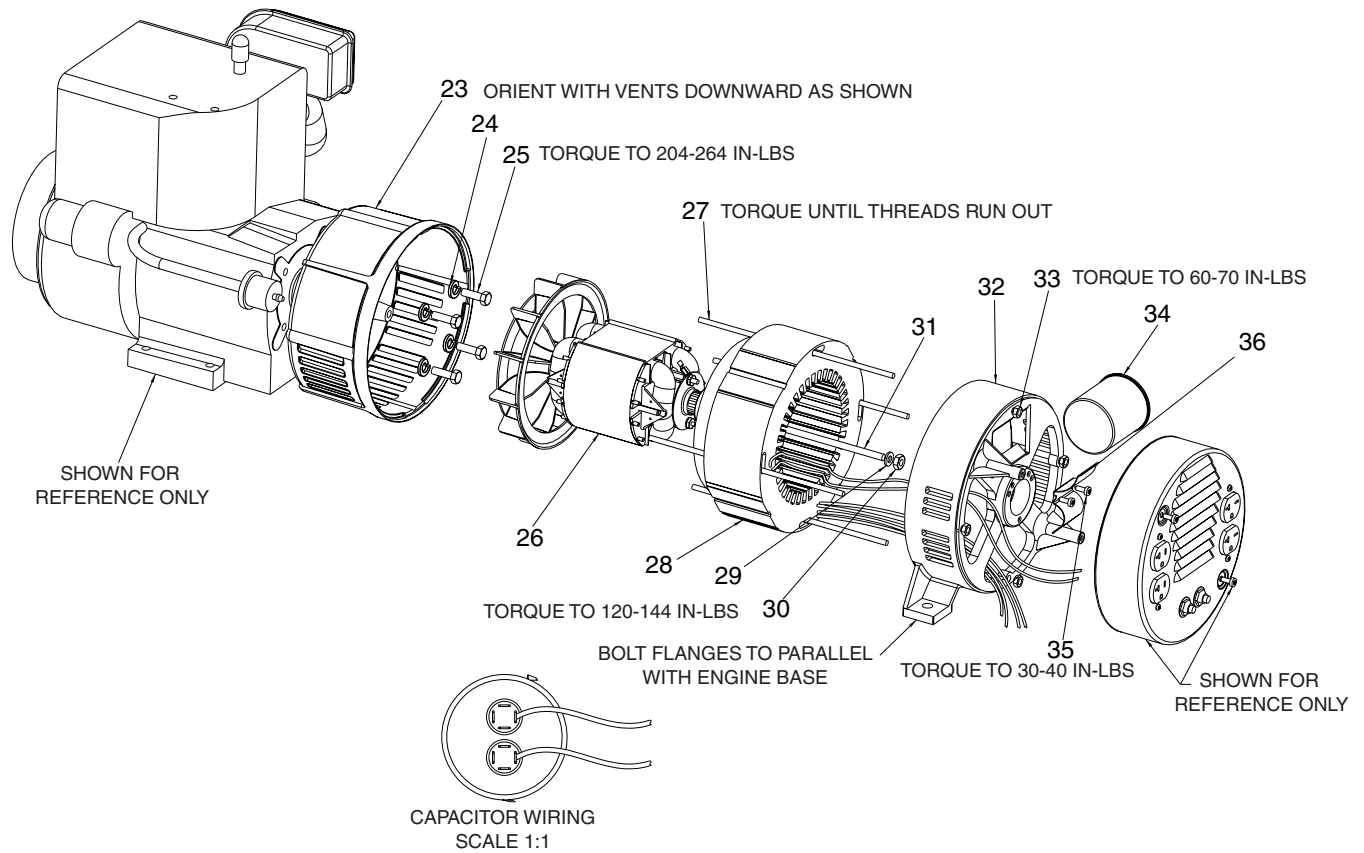

GBV7000

<u>KEY NO.</u>	<u>DESCRIPTION</u>	<u>PART NUMBER</u>
1	FUEL TANK SCREWS	SSF-990
2	FUEL TANK	GS-0027
3	FUEL CAP	GS-0028
4	HEAT SHIELD	GS-0271
5	FRAME ASSEMBLY	GS-0053
6	END COVER	GS-0077
7	SCREW #10-24 x 1	SSF-573
8	FUEL HOSE	GS-0225
9	FUEL LINE CLAMP	GS-0227
10	SCREW 5/16-18 UNC x 1.75	95829230
11	SCREW #10-32 x 1/2	GS-0107
12	GROUND LUG	GS-0117
13	SCREW 5/16-18 UNC	95829230

GBV7000 (cont'd)

KEY NO.	DESCRIPTION	PART NUMBER
14	ENGINE (model# 294447-1042-E1)	-
15	SCREW 5/16-18 x 3/4	SS-12-CD
16	GROUND STRAP	GS-0118
17	LOCK WASHER	SSN-1619-ZN
18	LOCK NUT 5/16-18	SSF-8150
19	ISOLATOR	GS-0036
19A	ISOLATOR	GS-0033
20	SCREW 1/4-20 x 1/2	SSF-585
21	DRAINCOCK	GS-0437
22	DRAINCOCK GROMMET	GS-0446

GBV7000 (cont'd)

KEY

KEY NO.	DESCRIPTION	PART NUMBER
23	DRIVE END ADAPTER	GS-0076
24	LOCK WASHER 3/8	SSN-619
25	CAP SCREW 3/8-16 x 1	SSF-577
26	ROTOR ASSEMBLY	GS-0571
27	STATOR THRU BOLT	GS-0273
28	STATOR ASSEMBLY	GS-0572
29	WASHER 11/16OD x 11/32	SS-6506-CD
30	NUT 5/16-24	SSF-576
31	ROTOR THRU BOLT	GS-0274
32	BEARING SUPPORT	GS-0861
33	HEX NUT 1/4-20	SSF-575
34	CAPACITOR	GS-0573
35	SCREW 10-32 X 1/2	GS-0107

KEY

<u>NO.</u>	<u>DESCRIPTION</u>	<u>PART NUMBER</u>
36	120V DUPL. RECEPTACLE	GS-0019
37	3 PRONG TWISTLOCK	GS-0021
38	3 PRONG TWISTLOCK	GS-0023
39	CIRCUIT BREAKER	GS-0026
40	FULL POWER SWITCH	GS-0045
41	ON/OFF(OFF/OFF/START)	GS-0046