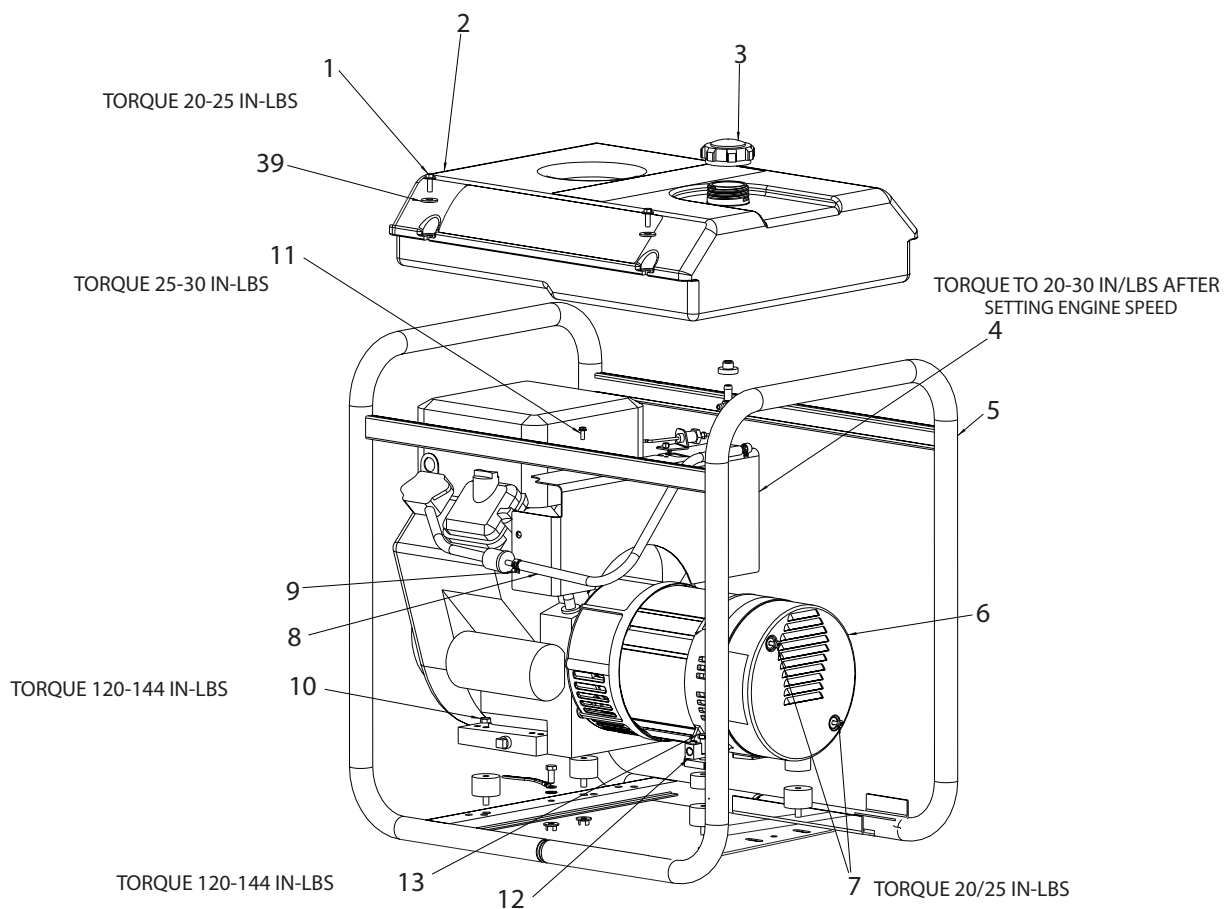

GBV7000

<u>KEY NO.</u>	<u>DESCRIPTION</u>	<u>PART NUMBER</u>
1	FUEL TANK SCREWS	SSF-990
2	FUEL TANK	GS-0027
3	FUEL CAP	GS-0028
4	HEAT SHIELD	GS-0271
5	FRAME ASSEMBLY	GS-0053
6	END COVER	GS-0077
7	SCREW #10-24 x 1	SSF-573
8	FUEL HOSE	GS-0225
9	FUEL LINE CLAMP	GS-0227
10	SCREW 5/16-18 UNC x 1.75	95829230
11	SCREW #10-32 x 1/2	GS-0107
12	GROUND LUG	GS-0117
13	SCREW 5/16-18 UNC	95829230

GBV7000 (cont'd)

KEY NO.	DESCRIPTION	PART NUMBER
14	ENGINE (model# 294447-1042-E1)	-
15	SCREW 5/16-18 x 3/4	SS-12-CD
16	GROUND STRAP	GS-0118
17	LOCK WASHER	SSN-1619-ZN
18	LOCK NUT 5/16-18	SSF-8150
19	ISOLATOR	GS-0036
19A	ISOLATOR	GS-0033
20	SCREW 1/4-20 x 1/2	SSF-585
21	DRAINCOCK	GS-0437
22	DRAINCOCK GROMMET	GS-0446

GBV7000 (cont'd)

KEY

KEY NO.	DESCRIPTION	PART NUMBER
23	DRIVE END ADAPTER	GS-0076
24	LOCK WASHER 3/8	SSN-619
25	CAP SCREW 3/8-16 x 1	SSF-577
26	ROTOR ASSEMBLY	GS-0571
27	STATOR THRU BOLT	GS-0273
28	STATOR ASSEMBLY	GS-0572
29	WASHER 11/16OD x 11/32	SS-6506-CD
30	NUT 5/16-24	SSF-576
31	ROTOR THRU BOLT	GS-0274
32	BEARING SUPPORT	GS-0861
33	HEX NUT 1/4-20	SSF-575
34	CAPACITOR	GS-0573
35	SCREW 10-32 X 1/2	GS-0107

KEY

<u>NO.</u>	<u>DESCRIPTION</u>	<u>PART NUMBER</u>
36	120V DUPL. RECEPTACLE	GS-0019
37	3 PRONG TWISTLOCK	GS-0021
38	3 PRONG TWISTLOCK	GS-0023
39	CIRCUIT BREAKER	GS-0026
40	FULL POWER SWITCH	GS-0045
41	ON/OFF(OFF/OFF/START)	GS-0046