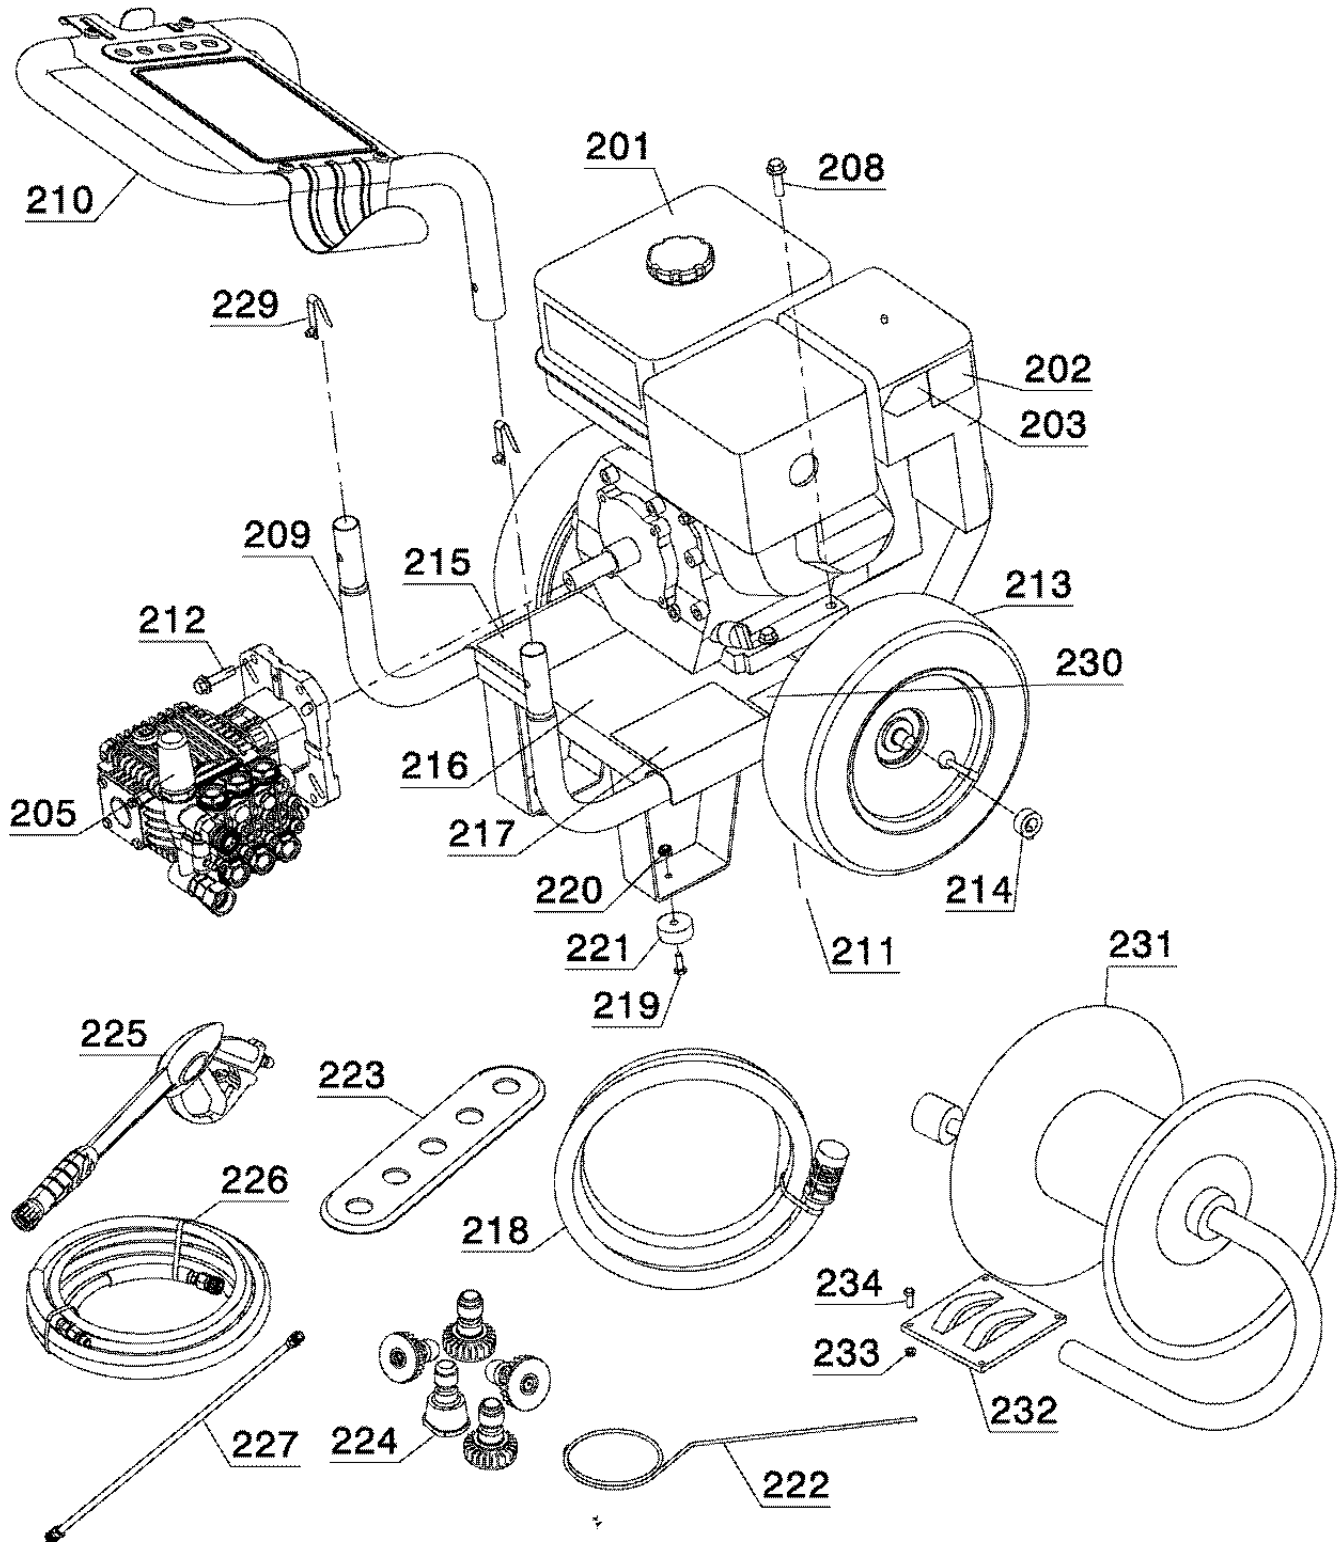

DeWalt DP3400 Pressure Washer Parts Breakdown

Parts List for DP3400 Type 1

Item Number	Part Number	Description	Qty Required
2	A08896	SCREW	8
3	P313	WASHER LOCK GEN 9670	8
9	A08904	ORING	6
10	A08905	CAP VALVE	6
11	A08927	KIT VALVE	1
12	15713	SCREW .250-20X.50 GE	8
13	15898	COVER BEARING	1
14	A08906	INDICATOR OIL LEVEL	1
15	15727	ORING	2
17	A08928	KIT OIL SEAL	1
19	P467	DIPSTICK	1
22	A08907	GUIDE PLUNGER	3
23	A08908	ROD CONNECTING	3
24	A08909	ORING COVER	1
25	A08910	COVER REAR CRANKCASE	1
26	A08911	SCREW	1
27	A08912	ORING	1
28	A08913	PLUG	2
29	A08914	PIN CON ROD	3
30	A08915	FLINGER WASHER	3
31	A08916	RING ANTI EXTRUSION	3
32	A08917	ORING	3
33	P619	PLUNGER CERAMIC GEN	3
34	A08918	BUSHING	3
35	15838	NUT PLUNGER GEN 9222	3
40	A08930	RETAINER	3
41	A08929	KIT WATER PACK	1

Parts List for DP3400 Type 1

Item Number	Part Number	Description	Qty Required
423	285807-51	STARTER PULLEY	1
425	285807-52	CRANKSHAFT	1
426	285807-53	BALL BEARING	1
427	285804-46	CAMSHAFT	1
428	285804-47	PUSH ROD	2
429	285803-12	ARM	2
430	285803-13	LIFTER	2
431	285800-18	PIVOT	2
432	285800-19	SPRING	1
433	285804-48	VALVE	1
434	285804-49	VALVE	1
435	285803-16	SPRING	2
436	285803-17	RETAINER	1
437	285803-18	RETAINER	1
438	285803-19	SEAT	1
439	285803-20	ROTATOR VALVE	1
440	285803-21	PLATE	1
441	285800-27	BOLT	2
442	285800-28	NUT	2
443	285803-22	SEAL	1
447	285805-51	GASKET SET	1
448	285803-76	VALVE SET	1
449	285803-77	FLOAT SET	1
450	285805-61	CHAMBER SET	1
451	285800-51	SET SCREW	1
452	285800-52	SET SCREW	1
453	285800-53	SET SCREW	1