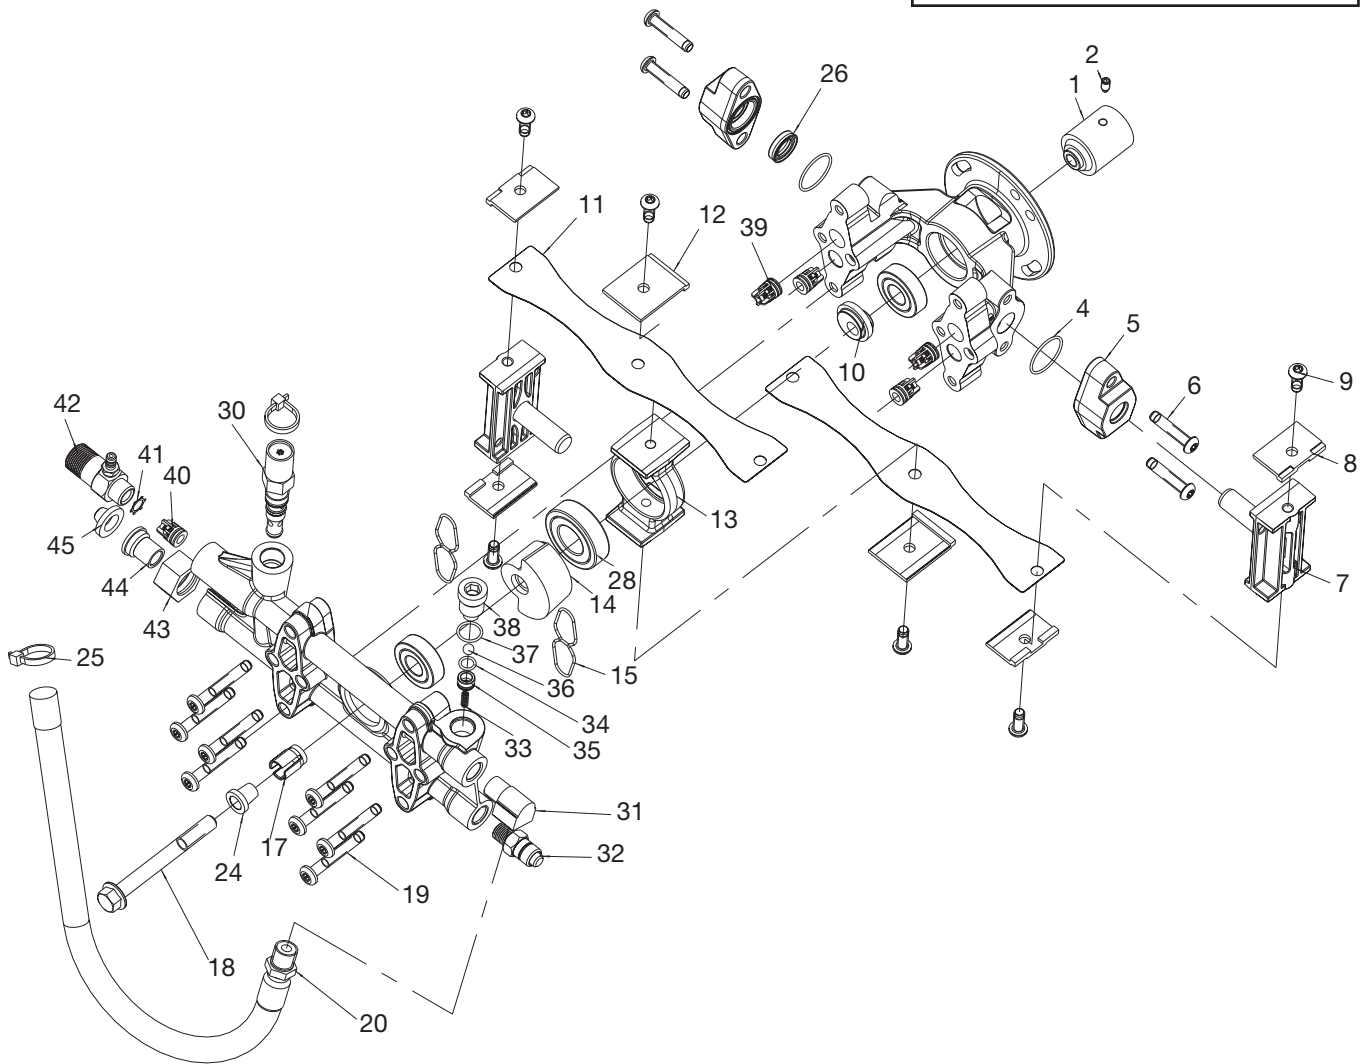

D27983- DeVILBISS PUMP

D27983 - DeVILBISS PUMP PARTS LIST

<u>Key#</u>	<u>Part #</u>	<u>Description</u>
1	D25054	Engine Shaft
2	D25006	Screw, Set 1/4-28 x .438
4	*	O-Ring, #25 DUROMETER
5	D21254	Journal Body Assembly
6	D25565	Screw, 5/16-18 x1.5 Gr 8
7	*	Piston Assembly
8	D20949	Clamp Block End
9	D25566	Screw, 5/16-18 x .75 Gr 8
10	D26774	Shaft, Bearing Couple
11	D20995	Strap, 2 Cylinder
12	D20948	Clamp Block Middle Strap
13	D21258	Ring Radial Assembly
14	D26773	Shaft, Counterweight
15	*	O-Ring, Pump Head
17	D20997	Shaft, Bearing
18	D22684	Bolt, 7/16-14 Gr 8
19	D25567	Screw, 5/16-18 x 2.13 Gr 8
20	D24573	Hose, 3/8 x 18" 2200 PSI
24	D22683	Wedge, Machined Screw
25	16804	Cable Tie
26	*	Seal, 16mm
28	-----	Bearing included in Key#13
30	18139	Unloader Assembly, 2200 PSI
31	F217	Elbow, 3/8"
32	16848	Thermal Relief Valve
33	D20993	Spring, Easy Start
34	D21259	O-Ring
35	D21256	Seat, Easy Start
36	D20994	Ball, 5/16
37	*	O-Ring, Valve Plug
38	D21141	Plug, Valve
39	*	Valve Assembly
40	*	Valve Assembly, 45° with o-ring
41	*	Ring, Retaining
42	D29372	Chemical Injector
43	H061	Swivel Nut, Gardenhose
44	H068	Swivel, 3/8"
45	F187	Screen, Gardenhose

*** Kits available :**

D23511 Valve Kit includes key Include key#'s 39 (qty 4), 40 (qty1), 41 (qty 1)

D23514 Seal Kit Include key#'s 4 (qty 2), 15 (qty2), 26 (qty 2), 37 (qty 1)

D23486 Piston Kit Includes key # 7 (qty 2)

General Information:

Pump Kit contains : H061 garden hose swivel nut, H068 3/8 NPT garden hose swivel, F187 screen, D29372 chemical injector, H140 chemical hose, 15167 screw (5/16-24 x3/4"), F035 Quick Connect, D25006 Set Screw
 This pump does not use oil.

D27983- DeVILBISS PUMP REPAIR KIT

D23511 Valve Kit

contains Key#s 39 (qty 4), 40 (qty 1), and 41 (qty 1)

D23514 Seal Kit

contains Key#s 4 (qty 2),
15 (qty 2), 26 (qty 2), and 37 (qty1)

D23486 Pistonl Kit

contains Key #s 7 (qty 2)