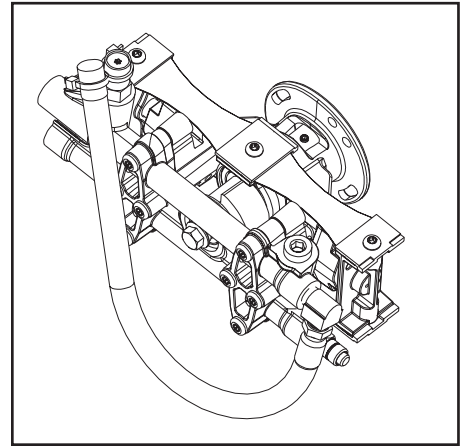

D27983- DeVILBISS PUMP

D27983 - DeVILBISS PUMP PARTS LIST

<u>Key#</u>	<u>Part #</u>	<u>Description</u>
1	D25054	Engine Shaft
2	D25006	Screw, Set 1/4-28 x .438
4	*	O-Ring, #25 DUROMETER
5	D21254	Journal Body Assembly
6	D25565	Screw, 5/16-18 x1.5 Gr 8
7	*	Piston Assembly
8	D20949	Clamp Block End
9	D25566	Screw, 5/16-18 x .75 Gr 8
10	D26774	Shaft, Bearing Couple
11	D20995	Strap, 2 Cylinder
12	D20948	Clamp Block Middle Strap
13	D21258	Ring Radial Assembly
14	D26773	Shaft, Counterweight
15	*	O-Ring, Pump Head
17	D20997	Shaft, Bearing
18	D22684	Bolt, 7/16-14 Gr 8
19	D25567	Screw, 5/16-18 x 2.13 Gr 8
20	D24573	Hose, 3/8 x 18" 2200 PSI
24	D22683	Wedge, Machined Screw
25	16804	Cable Tie
26	*	Seal, 16mm
28	-----	Bearing included in Key#13
30	18139	Unloader Assembly, 2200 PSI
31	F217	Elbow, 3/8"
32	16848	Thermal Relief Valve
33	D20993	Spring, Easy Start
34	D21259	O-Ring
35	D21256	Seat, Easy Start
36	D20994	Ball, 5/16
37	*	O-Ring, Valve Plug
38	D21141	Plug, Valve
39	*	Valve Assembly
40	*	Valve Assembly, 45° with o-ring
41	*	Ring, Retaining
42	D29372	Chemical Injector
43	H061	Swivel Nut, Gardenhose
44	H068	Swivel, 3/8"
45	F187	Screen, Gardenhose

*** Kits available :**

D23511 Valve Kit includes key Include key#'s 39 (qty 4), 40 (qty1), 41 (qty 1)

D23514 Seal Kit Include key#'s 4 (qty 2), 15 (qty2), 26 (qty 2), 37 (qty 1)

D23486 Piston Kit Includes key # 7 (qty 2)

General Information:

Pump Kit contains : H061 garden hose swivel nut, H068 3/8 NPT garden hose swivel, F187 screen, D29372 chemical injector, H140 chemical hose, 15167 screw (5/16-24 x3/4"), F035 Quick Connect, D25006 Set Screw
 This pump does not use oil.

D27983- DeVILBISS PUMP REPAIR KIT

D23511 Valve Kit

contains Key#s 39 (qty 4), 40 (qty 1), and 41 (qty 1)

D23514 Seal Kit

contains Key#s 4 (qty 2),
15 (qty 2), 26 (qty 2), and 37 (qty1)

D23486 Pistonl Kit

contains Key #s 7 (qty 2)