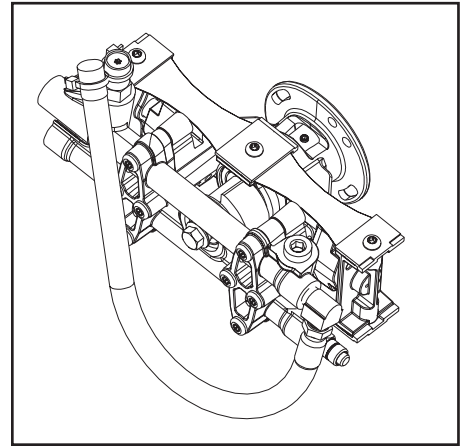

D27916- DeVILBISS PUMP

D27916 - DeVILBISS PUMP PARTS LIST

<u>Key#</u>	<u>Part #</u>	<u>Description</u>
1	D25054	Engine Shaft
2	D25006	Screw, Set 1/4-28 x .438
4	*	O-Ring, #25 DUROMETER
5	D21254	Journal Body Assembly
6	D25565	Screw, 5/16-18 x1.5 Gr 8
7	*	Piston Assembly
8	D20949	Clamp Block End
9	D25566	Screw, 5/16-18 x .75 Gr 8
10	D20952	Shaft, Bearing Couple
11	D20995	Strap, 2 Cylinder
12	D20948	Clamp Block Middle Strap
13	D21258	Ring Radial Assembly
14	D26773	Shaft, Counterweight
15	*	O-Ring, Pump Head
17	D20997	Shaft, Bearing
18	D22684	Bolt, 7/16-14 Gr 8
19	D25667	Screw, 5/16-18 x 2.125 Gr 8
20	D24573	Hose, 3/8 x 18" 2200 PSI
24	D22683	Wedge, Machined Screw
25	16804	Cable Tie
26	*	Seal, 16mm
28	-----	Bearing included in Key#13
30	16355	Unloader Assembly, 2200 PSI
31	F217	Elbow, 3/8"
32	16848	Thermal Relief Valve
33	D28893	Spring, Easy Start
34	D21259	O-Ring
35	D21256	Seat, Easy Start
36	D20994	Ball, 5/16
37	*	O-Ring, Valve Plug
38	D21141	Plug, Valve
39	*	Valve Assembly
40	*	Valve Assembly, 45° with o-ring
41	*	Ring, Retaining
42	17249	Chemical Injector
43	H061	Swivel Nut, Gardenhose
44	H068	Swivel, 3/8"
45	F187	Screen, Gardenhose

*** Kits available :**

D23511 Valve Kit includes key Include key#'s 39 (qty 4), 40 (qty1), 41 (qty 1)

D23514 Seal Kit Include key#'s 4 (qty 2), 15 (qty2), 26 (qty 2), 37 (qty 1)

D23486 Piston Kit Includes key # 7 (qty 2)

General Information:

Pump Kit contains : H061 garden hose swivel nut, H068 3/8 NPT garden hose swivel, F187 screen, 17249 chemical injector, 15167 screw (5/16-24 x3/4"), F035 Quick Connect, D25006 Set Screw
This pump does not use oil.

D27916- DeVILBISS PUMP REPAIR KIT

D23511 Valve Kit

contains Key#s 39 (qty 4), 40 (qty 1), and 41 (qty 1)

D23514 Seal Kit

contains Key#s 4 (qty 2),
15 (qty 2), 26 (qty 2), and 37 (qty1)

D23486 Pistonl Kit

contains Key #s 7 (qty 2)