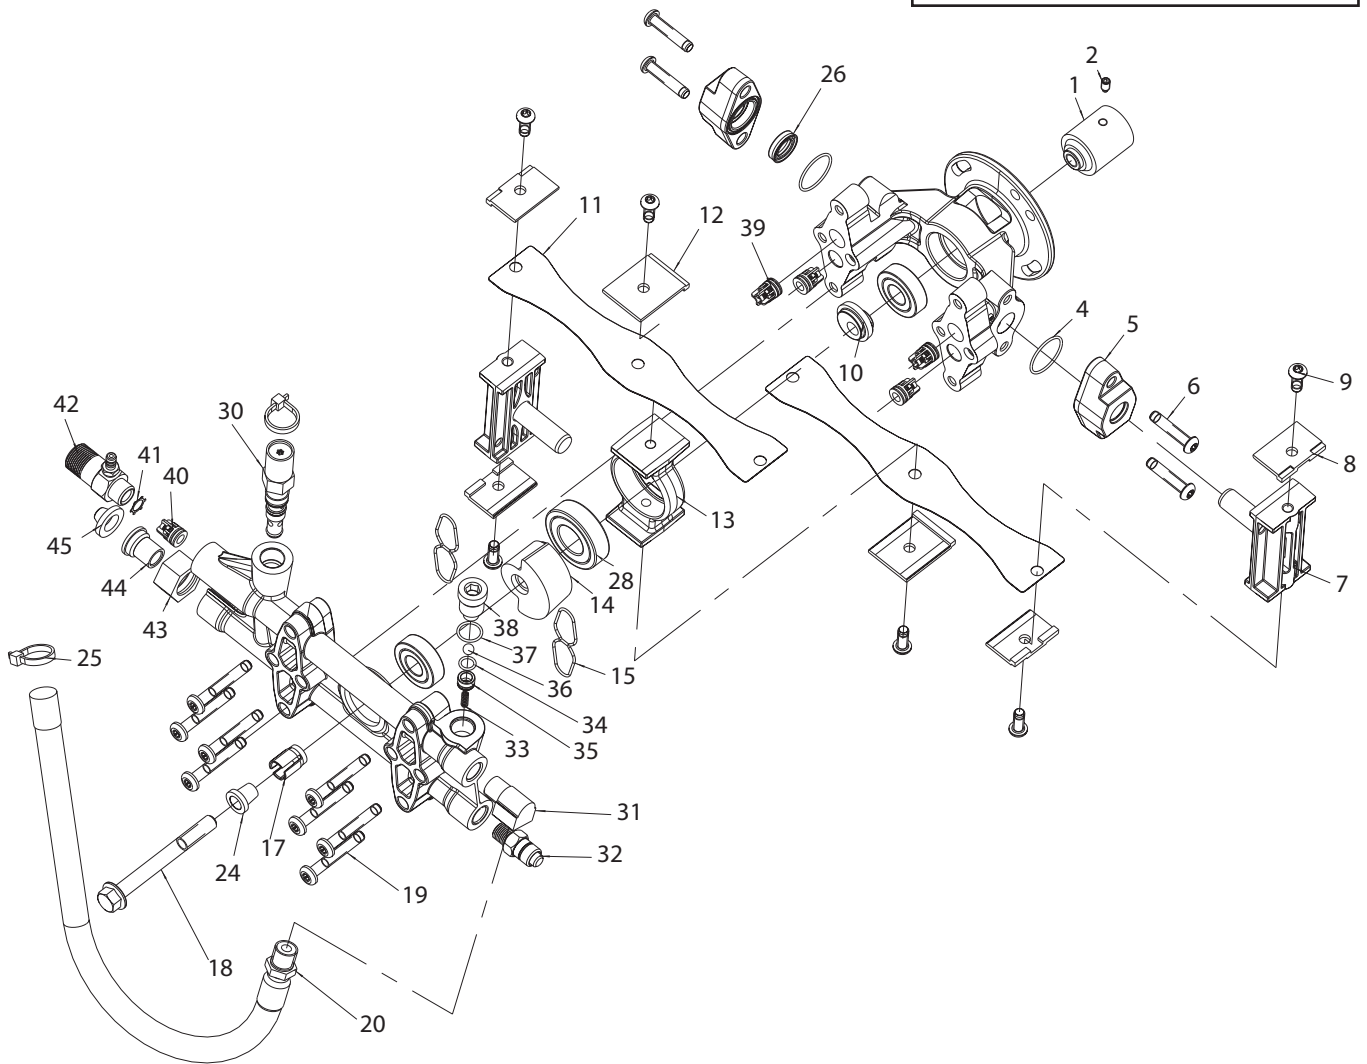

D27916- DeVILBISS PUMP

D27916 - DeVILBISS PUMP PARTS LIST

<u>Key#</u>	<u>Part #</u>	<u>Description</u>
1	D25054	Engine Shaft
2	D25006	Screw, Set 1/4-28 x .438
4	*	O-Ring, #25 DUROMETER
5	D21254	Journal Body Assembly
6	D25565	Screw, 5/16-18 x1.5 Gr 8
7	*	Piston Assembly
8	D20949	Clamp Block End
9	D25566	Screw, 5/16-18 x .75 Gr 8
10	D20952	Shaft, Bearing Couple
11	D20995	Strap, 2 Cylinder
12	D20948	Clamp Block Middle Strap
13	D21258	Ring Radial Assembly
14	D26773	Shaft, Counterweight
15	*	O-Ring, Pump Head
17	D20997	Shaft, Bearing
18	D22684	Bolt, 7/16-14 Gr 8
19	D25667	Screw, 5/16-18 x 2.125 Gr 8
20	D24573	Hose, 3/8 x 18" 2200 PSI
24	D22683	Wedge, Machined Screw
25	16804	Cable Tie
26	*	Seal, 16mm
28	-----	Bearing included in Key#13
30	16355	Unloader Assembly, 2200 PSI
31	F217	Elbow, 3/8"
32	16848	Thermal Relief Valve
33	D28893	Spring, Easy Start
34	D21259	O-Ring
35	D21256	Seat, Easy Start
36	D20994	Ball, 5/16
37	*	O-Ring, Valve Plug
38	D21141	Plug, Valve
39	*	Valve Assembly
40	*	Valve Assembly, 45° with o-ring
41	*	Ring, Retaining
42	17249	Chemical Injector
43	H061	Swivel Nut, Gardenhose
44	H068	Swivel, 3/8"
45	F187	Screen, Gardenhose

*** Kits available :**

D23511 Valve Kit includes key Include key#'s 39 (qty 4), 40 (qty1), 41 (qty 1)

D23514 Seal Kit Include key#'s 4 (qty 2), 15 (qty2), 26 (qty 2), 37 (qty 1)

D23486 Piston Kit Includes key # 7 (qty 2)

General Information:

Pump Kit contains : H061 garden hose swivel nut, H068 3/8 NPT garden hose swivel, F187 screen, 17249 chemical injector, 15167 screw (5/16-24 x3/4"), F035 Quick Connect, D25006 Set Screw
This pump does not use oil.

D27916- DeVILBISS PUMP REPAIR KIT

D23511 Valve Kit

contains Key#s 39 (qty 4), 40 (qty 1), and 41 (qty 1)

D23514 Seal Kit

contains Key#s 4 (qty 2),
15 (qty 2), 26 (qty 2), and 37 (qty1)

D23486 Pistonl Kit

contains Key #s 7 (qty 2)