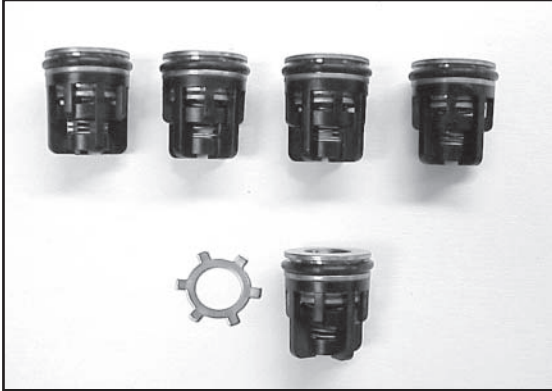

D27916- DeVILBISS PUMP

D27916 - DeVILBISS PUMP PARTS LIST

<u>Key#</u>	<u>Part #</u>	<u>Description</u>
1	D25054	Engine Shaft
2	D25006	Screw, Set 1/4-28 x .438
4	*	O-Ring, #25 DUROMETER
5	D21254	Journal Body Assembly
6	D25565	Screw, 5/16-18 x1.5 Gr 8
7	*	Piston Assembly
8	D20949	Clamp Block End
9	D25566	Screw, 5/16-18 x .75 Gr 8
10	D20952	Shaft, Bearing Couple
11	D20995	Strap, 2 Cylinder
12	D20948	Clamp Block Middle Strap
13	D21258	Ring Radial Assembly
14	D26773	Shaft, Counterweight
15	*	O-Ring, Pump Head
17	D20997	Shaft, Bearing
18	D22684	Bolt, 7/16-14 Gr 8
19	D25667	Screw, 5/16-18 x 2.125 Gr 8
20	D24573	Hose, 3/8 x 18" 2200 PSI
24	D22683	Wedge, Machined Screw
25	16804	Cable Tie
26	*	Seal, 16mm
28	-----	Bearing included in Key#13
30	16355	Unloader Assembly, 2200 PSI
31	F217	Elbow, 3/8"
32	16848	Thermal Relief Valve
33	D28893	Spring, Easy Start
34	D21259	O-Ring
35	D21256	Seat, Easy Start
36	D20994	Ball, 5/16
37	*	O-Ring, Valve Plug
38	D21141	Plug, Valve
39	*	Valve Assembly
40	*	Valve Assembly, 45° with o-ring
41	*	Ring, Retaining
42	17249	Chemical Injector
43	H061	Swivel Nut, Gardenhose
44	H068	Swivel, 3/8"
45	F187	Screen, Gardenhose

*** Kits available :**

D23511 Valve Kit includes key Include key#'s 39 (qty 4), 40 (qty1), 41 (qty 1)

D23514 Seal Kit Include key#'s 4 (qty 2), 15 (qty2), 26 (qty 2), 37 (qty 1)

D23486 Piston Kit Includes key # 7 (qty 2)

General Information:

Pump Kit contains : H061 garden hose swivel nut, H068 3/8 NPT garden hose swivel, F187 screen, 17249 chemical injector, 15167 screw (5/16-24 x3/4"), F035 Quick Connect, D25006 Set Screw
This pump does not use oil.

D27916- DeVILBISS PUMP REPAIR KIT

D23511 Valve Kit

contains Key#s 39 (qty 4), 40 (qty 1), and 41 (qty 1)

D23514 Seal Kit

contains Key#s 4 (qty 2),
15 (qty 2), 26 (qty 2), and 37 (qty1)

D23486 Pistonl Kit

contains Key #s 7 (qty 2)