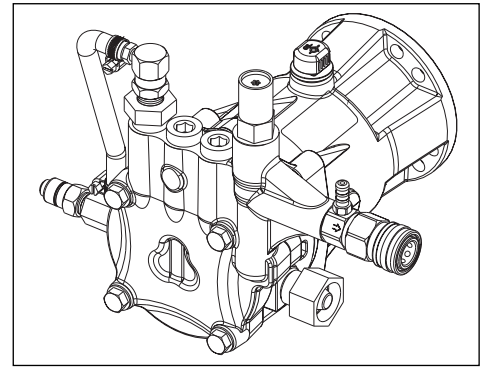

# D23833 - DeVILBISS PUMP PARTS LIST

<u>Key#</u>	<u>Part #</u>	<u>Description</u>
1	*	Oil Seal
2	-----	not a serviceable part
3	16364	Plug 3/8 NPTF
4	18110	Gasket, Cam Housing
5	*	Bearing Radial Needle
6	*	Thrust Washer (1 used)
7	*	Bearing Thrust (2 used)
8	*	Washer, Thrust (2 used)
9	-----	not a serviceable part
10	16301	Washer, Thrust (1 used)
11	16340	Assembly Piston (3 used)
12	16912	Spring Piston (3 used)
13	-----	not a serviceable part
14	17658	Thermal Relief
15	H061	Nut, Garden Hose Swivel
16	17701	Swivel, 3/8 NPT
17	F187	Screen
18	16358	Screw, 1/4 -20 x 1 (2 used)
19	16365	O-Ring, Journal Plate (1 used)
20	*	Seal, Piston Oil (3 used)
21	18176	O-Ring, Retainer (6 used)
22	18074	Seal, Retainer (3 used)
23	*	Seal, Leak Back (3 used)
24	18073	Seal, Retainer (3 used)
25	*	Seal, Water (3 used)
26	D23339	Head Assembly
26-2	*	Assembly Valve (6 used)
26-3	16360	O-Ring Valve Plug #16 (3 used)
26-4	*	Retaining Ring
26-5	D21141	Plug Valve (3 used)
26-6	*	Assembly Valve 45 Degree
26-8	D23337	Easy Start Plug
26-9	D29539	Unloader
28	18111	Screw, (4 used)
29	D23252	Oil Cap
32	17249	Chemical Injector
35	F035	Quick Connect 3/8" Socket
36	S065	Clamp
37	H012	Hose
38	D23338	Easy Start Tee
39	18331	Nipple

\* Not available as an individual part, order the kit.

***Kits available :***

- 18245 Oil Seal Kit, contains Key #s 20 (qty 3), 1 (qty1), 4 (qty 1)
- 17323 Valve Kit, contains Key#s 26-2 (qty 6), 26-4 (qty 1), and 26-6 (qty 1).
- 18246 Water Seal Kit contains Key#'s 25 (qty 3), 23 (qty 3), and 19 (qty 1)
- 17324 Bearing Kit contains Key #'s 5 (qty 1), 6 (qty 1), 7 (qty 2), 8 (qty 2), and 10 (qty 1)

**NOTE:** When ordering the bearing kit without the oil seal kit key#4 (18110 gasket) will be needed.

***General Information:***

- Uses R&O 150 oil -10 oz. (If can not find use 30W non-detergent oil-8 oz)
- Kit contains D23340 pump, P448 key, and H140 chemical hose

## 18245 Oil Seal Kit

contains Key #s 1 (qty 1), 4 (qty 1), 20 (qty 3)