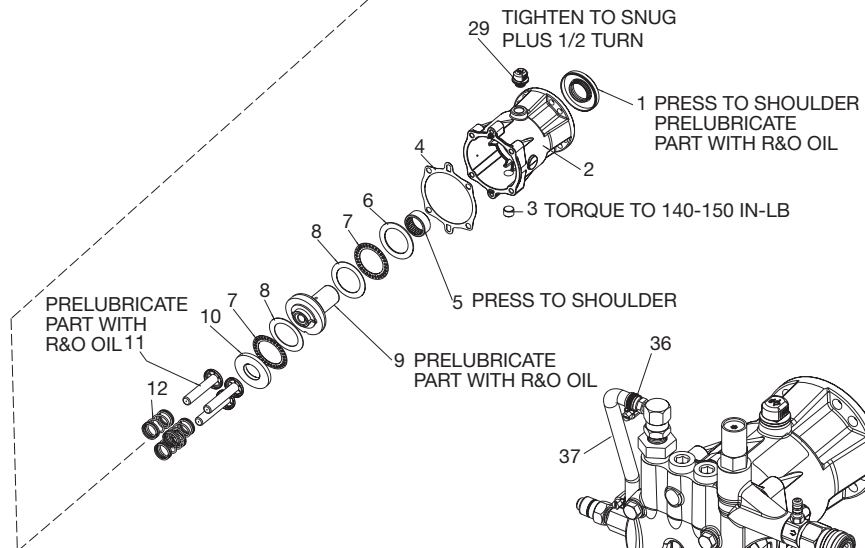

# D23833 - DeVILBISS PUMP PARTS LIST

<u>Key#</u>	<u>Part #</u>	<u>Description</u>
1	*	Oil Seal
2	-----	not a serviceable part
3	16364	Plug 3/8 NPTF
4	18110	Gasket, Cam Housing
5	*	Bearing Radial Needle
6	*	Thrust Washer (1 used)
7	*	Bearing Thrust (2 used)
8	*	Washer, Thrust (2 used)
9	-----	not a serviceable part
10	16301	Washer, Thrust (1 used)
11	16340	Assembly Piston (3 used)
12	16912	Spring Piston (3 used)
13	-----	not a serviceable part
14	17658	Thermal Relief
15	H061	Nut, Garden Hose Swivel
16	17701	Swivel, 3/8 NPT
17	F187	Screen
18	16358	Screw, 1/4 -20 x 1 (2 used)
19	16365	O-Ring, Journal Plate (1 used)
20	*	Seal, Piston Oil (3 used)
21	18176	O-Ring, Retainer (6 used)
22	18074	Seal, Retainer (3 used)
23	*	Seal, Leak Back (3 used)
24	18073	Seal, Retainer (3 used)
25	*	Seal, Water (3 used)
26	D23339	Head Assembly
26-2	*	Assembly Valve (6 used)
26-3	16360	O-Ring Valve Plug #16 (3 used)
26-4	*	Retaining Ring
26-5	D21141	Plug Valve (3 used)
26-6	*	Assembly Valve 45 Degree
26-8	D23337	Easy Start Plug
26-9	D29539	Unloader
28	18111	Screw, (4 used)
29	D23252	Oil Cap
32	17249	Chemical Injector
35	F035	Quick Connect 3/8" Socket
36	S065	Clamp
37	H012	Hose
38	D23338	Easy Start Tee
39	18331	Nipple

**NOTE:** When ordering the bearing kit without the oil seal kit key#4 (18110 gasket) will be needed.

***General Information:***

- Uses R&O 150 oil -10 oz. (If can not find use 30W non-detergent oil-8 oz)
- Kit contains D23340 pump, P448 key, and H140 chemical hose

## 18245 Oil Seal Kit

contains Key #s 1 (qty 1), 4 (qty 1), 20 (qty 3)

## 17324 Bearing Kit

contains Key #'s 5 (qty 1), 6 (qty 1), 7 (qty 2), 8 (qty 2), and 10 (qty 1)