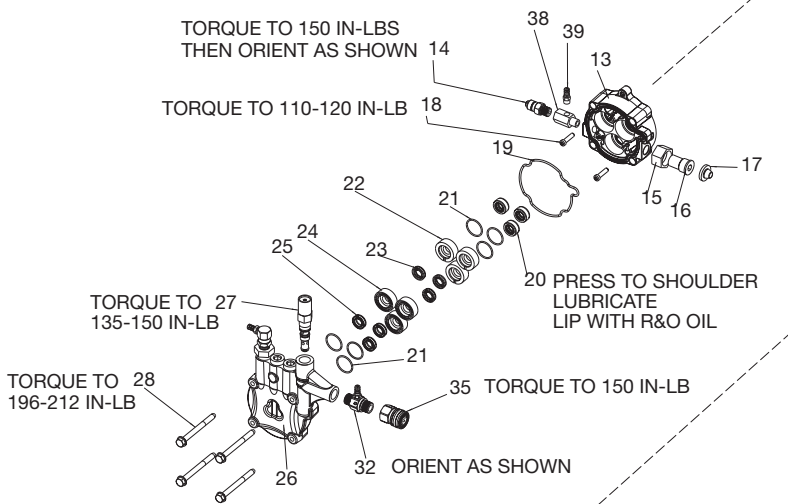

# D23833 - DeVILBISS PUMP PARTS LIST

<u>Key#</u>	<u>Part #</u>	<u>Description</u>
1	*	Oil Seal
2	-----	not a serviceable part
3	16364	Plug 3/8 NPTF
4	18110	Gasket, Cam Housing
5	*	Bearing Radial Needle
6	*	Thrust Washer (1 used)
7	*	Bearing Thrust (2 used)
8	*	Washer, Thrust (2 used)
9	-----	not a serviceable part
10	16301	Washer, Thrust (1 used)
11	16340	Assembly Piston (3 used)
12	16912	Spring Piston (3 used)
13	-----	not a serviceable part
14	17658	Thermal Relief
15	H061	Nut, Garden Hose Swivel
16	17701	Swivel, 3/8 NPT
17	F187	Screen
18	16358	Screw, 1/4 -20 x 1 (2 used)
19	16365	O-Ring, Journal Plate (1 used)
20	*	Seal, Piston Oil (3 used)
21	18176	O-Ring, Retainer (6 used)
22	18074	Seal, Retainer (3 used)
23	*	Seal, Leak Back (3 used)
24	18073	Seal, Retainer (3 used)
25	*	Seal, Water (3 used)
26	D23339	Head Assembly
26-2	*	Assembly Valve (6 used)
26-3	16360	O-Ring Valve Plug #16 (3 used)
26-4	*	Retaining Ring
26-5	D21141	Plug Valve (3 used)
26-6	*	Assembly Valve 45 Degree
26-8	D23337	Easy Start Plug
26-9	D29539	Unloader
28	18111	Screw, (4 used)
29	D23252	Oil Cap
32	17249	Chemical Injector
35	F035	Quick Connect 3/8" Socket
36	S065	Clamp
37	H012	Hose
38	D23338	Easy Start Tee
39	18331	Nipple

**NOTE:** When ordering the bearing kit without the oil seal kit key#4 (18110 gasket) will be needed.

***General Information:***

- Uses R&O 150 oil -10 oz. (If can not find use 30W non-detergent oil-8 oz)
- Kit contains D23340 pump, P448 key, and H140 chemical hose

## 18245 Oil Seal Kit

contains Key #s 1 (qty 1), 4 (qty 1), 20 (qty 3)

## 17324 Bearing Kit

contains Key #'s 5 (qty 1), 6 (qty 1), 7 (qty 2), 8 (qty 2), and 10 (qty 1)