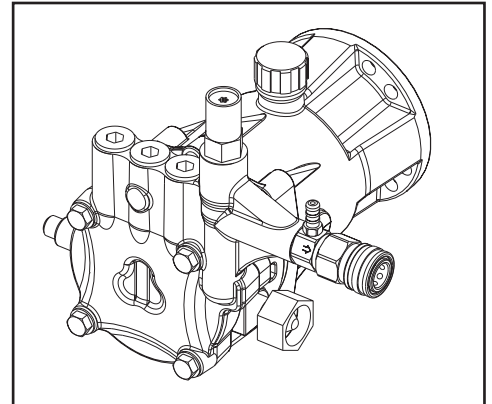

# D23814- DeVILBISS PUMP

## D23814 - DeVILBISS PUMP PARTS LIST

<u>Key#</u>	<u>Part #</u>	<u>Description</u>
1	*	Oil Seal
3	16364	Plug 3/8 NPTF
4	18110	Gasket, Cam Housing
5	*	Bearing Radial Needle
6	*	Thrust Washer (1 used)
7	*	Bearing Thrust (2 used)
8	*	Washer, Thrust (2 used)
10	16301	Washer, Thrust (1 used)
11	16340	Assembly Piston (3 used)
12	16912	Spring Piston (3 used)
14	17658	Thermal Relief
15	H061	Nut, Garden Hose Swivel
16	17701	Swivel, 3/8 NPT
17	F187	Screen
18	16358	Screw, 1/4 -20 x 1 (2 used)
19	16365	O-Ring, Journal Plate (1 used)
20	*	Seal, Piston Oil (3 used)
21	18176	O-Ring, Retainer (6 used)
22	18074	Seal, Retainer (3 used)
23	*	Seal, Leak Back (3 used)
24	18073	Seal, Retainer (3 used)
25	*	Seal, Water (3 used)
26	18143	Head Assembly
26-2	*	Assembly Valve (6 used)
26-3	16360	O-Ring Valve Plug #16 (3 used)
26-4	*	Retaining Ring
26-5	D21141	Plug Valve (3 used)
26-6	*	Assembly Valve 45 Degree
27	16355	Unloader
28	18111	Screw, (4 used)
29	16913	Oil Cap
31	17249	Chemical Injector
32	F035	Quick Disconnect

\* Not available as an individual part, order the kit.

***Kits available :***

D23812 Oil Seal Kit, contains Key #s 20 (qty 3), 1 (qty1), 4 (qty 1)

17323 Valve Kit, contains Key#s 26-2 (qty 6), 26-4 (qty 1), and 26-6 (qty 1).

## D23812 Oil Seal Kit

contains Key #s 1 (qty 1), 4 (qty 1), 20 (qty 3)