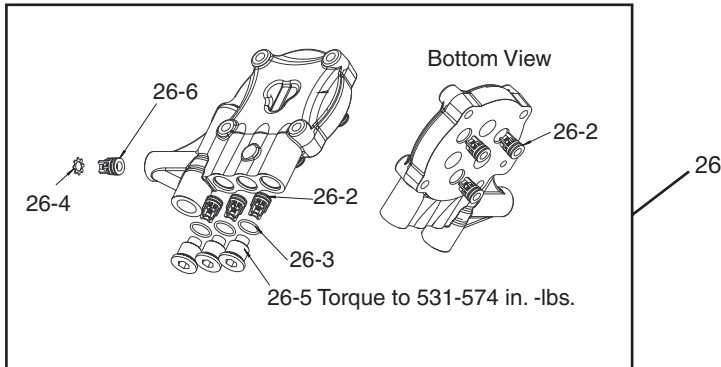

## D23814 - DeVILBISS PUMP PARTS LIST

<u>Key#</u>	<u>Part #</u>	<u>Description</u>
1	*	Oil Seal
3	16364	Plug 3/8 NPTF
4	18110	Gasket, Cam Housing
5	*	Bearing Radial Needle
6	*	Thrust Washer (1 used)
7	*	Bearing Thrust (2 used)
8	*	Washer, Thrust (2 used)
10	16301	Washer, Thrust (1 used)
11	16340	Assembly Piston (3 used)
12	16912	Spring Piston (3 used)
14	17658	Thermal Relief
15	H061	Nut, Garden Hose Swivel
16	17701	Swivel, 3/8 NPT
17	F187	Screen
18	16358	Screw, 1/4 -20 x 1 (2 used)
19	16365	O-Ring, Journal Plate (1 used)
20	*	Seal, Piston Oil (3 used)
21	18176	O-Ring, Retainer (6 used)
22	18074	Seal, Retainer (3 used)
23	*	Seal, Leak Back (3 used)
24	18073	Seal, Retainer (3 used)
25	*	Seal, Water (3 used)
26	18143	Head Assembly
26-2	*	Assembly Valve (6 used)
26-3	16360	O-Ring Valve Plug #16 (3 used)
26-4	*	Retaining Ring
26-5	D21141	Plug Valve (3 used)
26-6	*	Assembly Valve 45 Degree
27	16355	Unloader
28	18111	Screw, (4 used)
29	16913	Oil Cap
31	17249	Chemical Injector
32	F035	Quick Disconnect

\* Not available as an individual part, order the kit.

***Kits available :***

D23812 Oil Seal Kit, contains Key #s 20 (qty 3), 1 (qty1), 4 (qty 1)

17323 Valve Kit, contains Key#s 26-2 (qty 6), 26-4 (qty 1), and 26-6 (qty 1).

## D23812 Oil Seal Kit

contains Key #s 1 (qty 1), 4 (qty 1), 20 (qty 3)