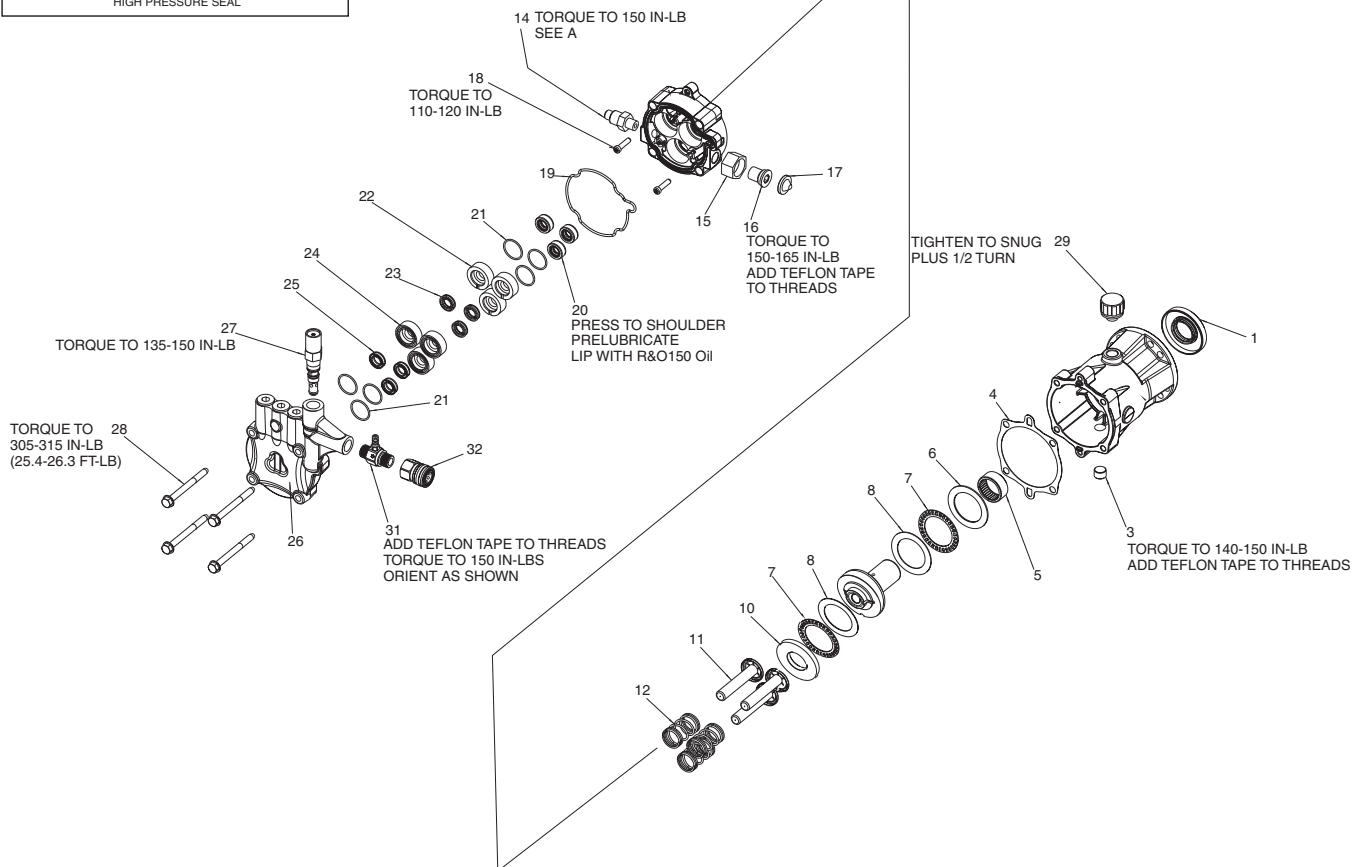

## D23814 - DeVILBISS PUMP PARTS LIST

<u>Key#</u>	<u>Part #</u>	<u>Description</u>
1	*	Oil Seal
3	16364	Plug 3/8 NPTF
4	18110	Gasket, Cam Housing
5	*	Bearing Radial Needle
6	*	Thrust Washer (1 used)
7	*	Bearing Thrust (2 used)
8	*	Washer, Thrust (2 used)
10	16301	Washer, Thrust (1 used)
11	16340	Assembly Piston (3 used)
12	16912	Spring Piston (3 used)
14	17658	Thermal Relief
15	H061	Nut, Garden Hose Swivel
16	17701	Swivel, 3/8 NPT
17	F187	Screen
18	16358	Screw, 1/4 -20 x 1 (2 used)
19	16365	O-Ring, Journal Plate (1 used)
20	*	Seal, Piston Oil (3 used)
21	18176	O-Ring, Retainer (6 used)
22	18074	Seal, Retainer (3 used)
23	*	Seal, Leak Back (3 used)
24	18073	Seal, Retainer (3 used)
25	*	Seal, Water (3 used)
26	18143	Head Assembly
26-2	*	Assembly Valve (6 used)
26-3	16360	O-Ring Valve Plug #16 (3 used)
26-4	*	Retaining Ring
26-5	D21141	Plug Valve (3 used)
26-6	*	Assembly Valve 45 Degree
27	16355	Unloader
28	18111	Screw, (4 used)
29	16913	Oil Cap
31	17249	Chemical Injector
32	F035	Quick Disconnect

\* Not available as an individual part, order the kit.

***Kits available :***

D23812 Oil Seal Kit, contains Key #s 20 (qty 3), 1 (qty1), 4 (qty 1)

17323 Valve Kit, contains Key#s 26-2 (qty 6), 26-4 (qty 1), and 26-6 (qty 1).

18246 Water Seal Kit contains Key#'s 25 (qty 3), 23 (qty 3), and 19 (qty 1)

17324 Bearing Kit contains Key #'s 5 (qty 1), 6 (qty 1), 7 (qty 2), 8 (qty 2), and 10 (qty 1)

**NOTE:** When ordering the bearing kit without the oil seal kit key#4 (18110 gasket) will be needed.

## D23812 Oil Seal Kit

contains Key #s 1 (qty 1), 4 (qty 1), 20 (qty 3)