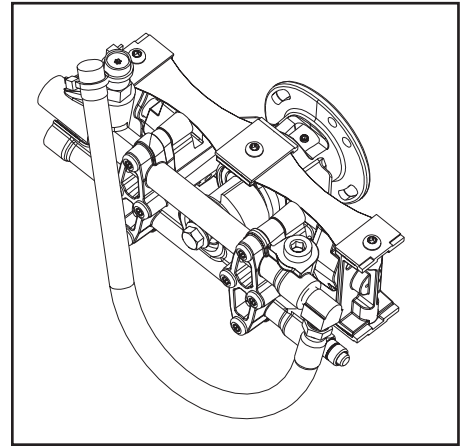

D23409- DeVILBISS PUMP

D23409 - DeVILBISS PUMP PARTS LIST

<u>Key#</u>	<u>Part #</u>	<u>Description</u>
1	D26764	Engine Shaft
2	D22856	Screw, Set 1/4-28 x .438
4	*	O-Ring, #25 DUROMETER
5	D21254	Journal Body Assembly
6	D25565	Screw, 5/16-18 x1.5
7	*	Piston Assembly
8	D20949	Clamp Block End
9	D25566	Screw, 5/16-18 Gr 8
10	D20951	Shaft, Bearing Couple
11	D20995	Strap, 2 Cylinder
12	D20948	Clamp Block Middle Strap
13	D21258	Ring Radial Assembly
14	D20952	Shaft, Counterweight
15	*	O-Ring, Pump Head
17	D20997	Shaft, Bearing
18	D22684	Bolt, 7/16-14 Gr 8
19	D25567	Screw, 5/16-18 x 2.125 Gr 8
20	D20998	Hose, 3/8 x 18" 2200 PSI
24	D22683	Wedge, Machined Screw
25	16804	Cable Tie
26	*	Seal, 16mm
28	-----	Bearing included in Key#13
30	16355	Unloader Assembly, 2200 PSI
31	F217	Elbow, 3/8"
32	16848	Thermal Relief Valve
33	D20993	Spring, Easy Start
34	D21259	O-Ring
35	D21256	Seat, Easy Start
36	D20994	Ball, 5/16
37	*	O-Ring, Valve Plug
38	D21141	Plug, Valve
39	*	Valve Assembly
40	*	Valve Assembly, 45° with o-ring
41	*	Ring, Retaining
42	V161	Chemical Injector
43	H061	Swivel Nut, Gardenhose
44	H068	Swivel, 3/8"
45	F187	Screen, Gardenhose

*** Kits available :**

D23511 Valve Kit includes key Include key#'s 39 (qty 4), 40 (qty1), 41 (qty 1)

D23514 Seal Kit Include key#'s 4 (qty 2), 15 (qty2), 26 (qty 2), 37 (qty 1)

D23486 Piston Kit Includes key # 7 (qty 2)

General Information:

Pump Kit contains: H061 garden hose swivel nut, H068 3/8 NPT garden hose swivel, F187 screen, V161 chemical injector, H140 chemical hose, D25006 screw (5/16-24 x .478"), D22675 mounting kit.

This pump does not use oil.

D23409- DeVILBISS PUMP REPAIR KIT

D23511 Valve Kit

contains Key#s 39 (qty 4), 40 (qty 1), and 41 (qty 1)

D23514 Seal Kit

contains Key#s 4 (qty 2),
15 (qty 2), 26 (qty 2), and 37 (qty1)