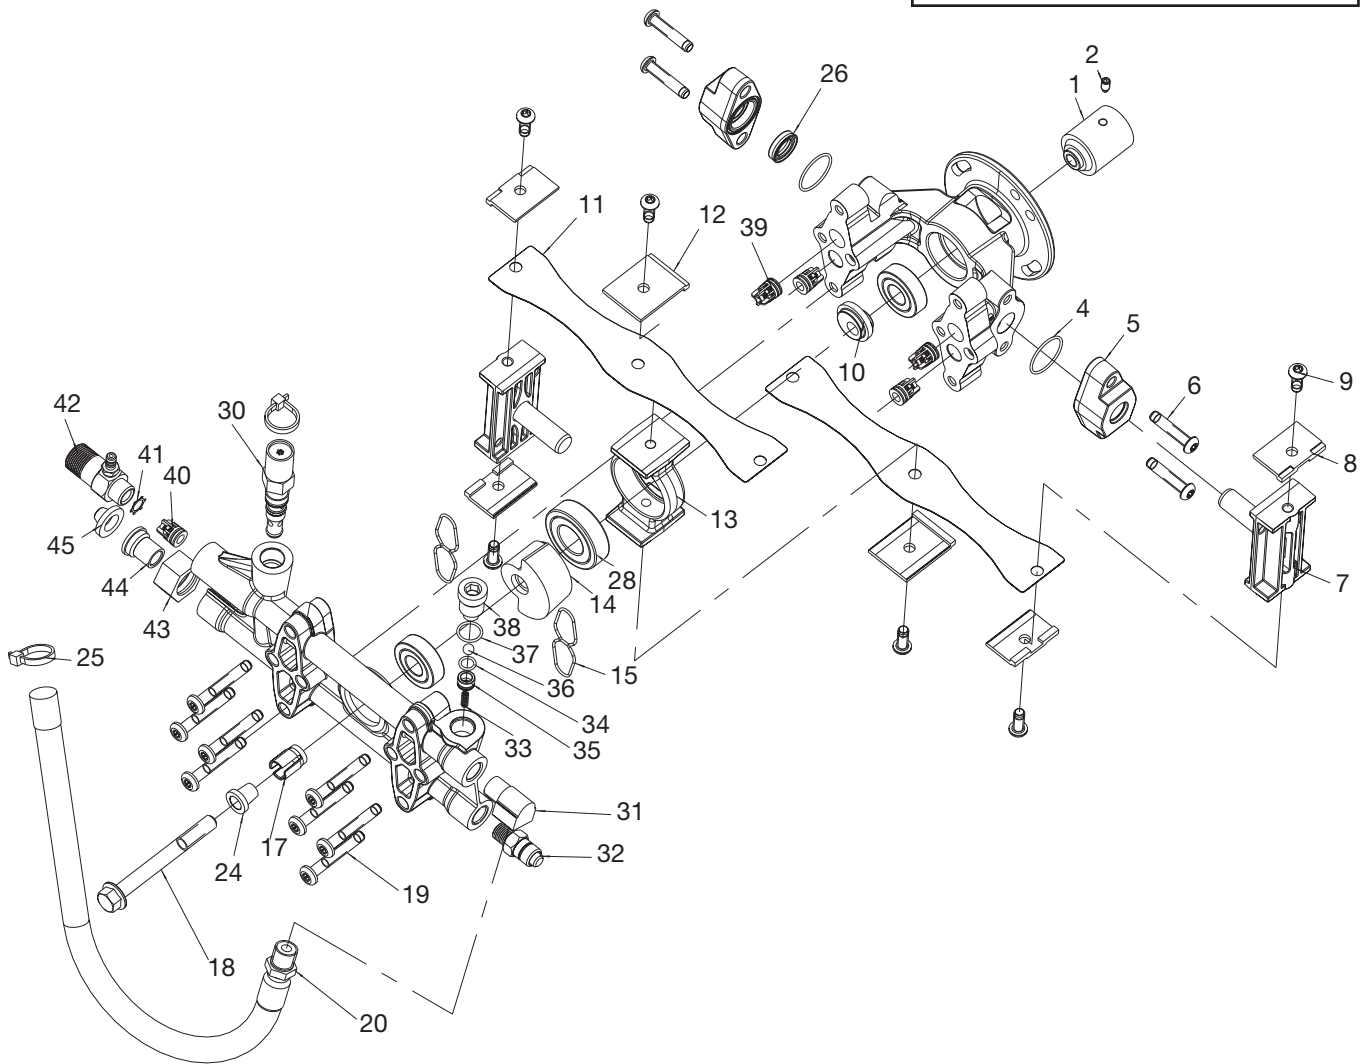

D23409- DeVILBISS PUMP

D23409 - DeVILBISS PUMP PARTS LIST

<u>Key#</u>	<u>Part #</u>	<u>Description</u>
1	D26764	Engine Shaft
2	D22856	Screw, Set 1/4-28 x .438
4	*	O-Ring, #25 DUROMETER
5	D21254	Journal Body Assembly
6	D25565	Screw, 5/16-18 x1.5
7	*	Piston Assembly
8	D20949	Clamp Block End
9	D25566	Screw, 5/16-18 Gr 8
10	D20951	Shaft, Bearing Couple
11	D20995	Strap, 2 Cylinder
12	D20948	Clamp Block Middle Strap
13	D21258	Ring Radial Assembly
14	D20952	Shaft, Counterweight
15	*	O-Ring, Pump Head
17	D20997	Shaft, Bearing
18	D22684	Bolt, 7/16-14 Gr 8
19	D25567	Screw, 5/16-18 x 2.125 Gr 8
20	D20998	Hose, 3/8 x 18" 2200 PSI
24	D22683	Wedge, Machined Screw
25	16804	Cable Tie
26	*	Seal, 16mm
28	-----	Bearing included in Key#13
30	16355	Unloader Assembly, 2200 PSI
31	F217	Elbow, 3/8"
32	16848	Thermal Relief Valve
33	D20993	Spring, Easy Start
34	D21259	O-Ring
35	D21256	Seat, Easy Start
36	D20994	Ball, 5/16
37	*	O-Ring, Valve Plug
38	D21141	Plug, Valve
39	*	Valve Assembly
40	*	Valve Assembly, 45° with o-ring
41	*	Ring, Retaining
42	V161	Chemical Injector
43	H061	Swivel Nut, Gardenhose
44	H068	Swivel, 3/8"
45	F187	Screen, Gardenhose

*** Kits available :**

D23511 Valve Kit includes key Include key#'s 39 (qty 4), 40 (qty1), 41 (qty 1)

D23514 Seal Kit Include key#'s 4 (qty 2), 15 (qty2), 26 (qty 2), 37 (qty 1)

D23486 Piston Kit Includes key # 7 (qty 2)

General Information:

Pump Kit contains: H061 garden hose swivel nut, H068 3/8 NPT garden hose swivel, F187 screen, V161 chemical injector, H140 chemical hose, D25006 screw (5/16-24 x .478"), D22675 mounting kit.

This pump does not use oil.

D23409- DeVILBISS PUMP REPAIR KIT

D23511 Valve Kit

contains Key#s 39 (qty 4), 40 (qty 1), and 41 (qty 1)

D23514 Seal Kit

contains Key#s 4 (qty 2),
15 (qty 2), 26 (qty 2), and 37 (qty1)