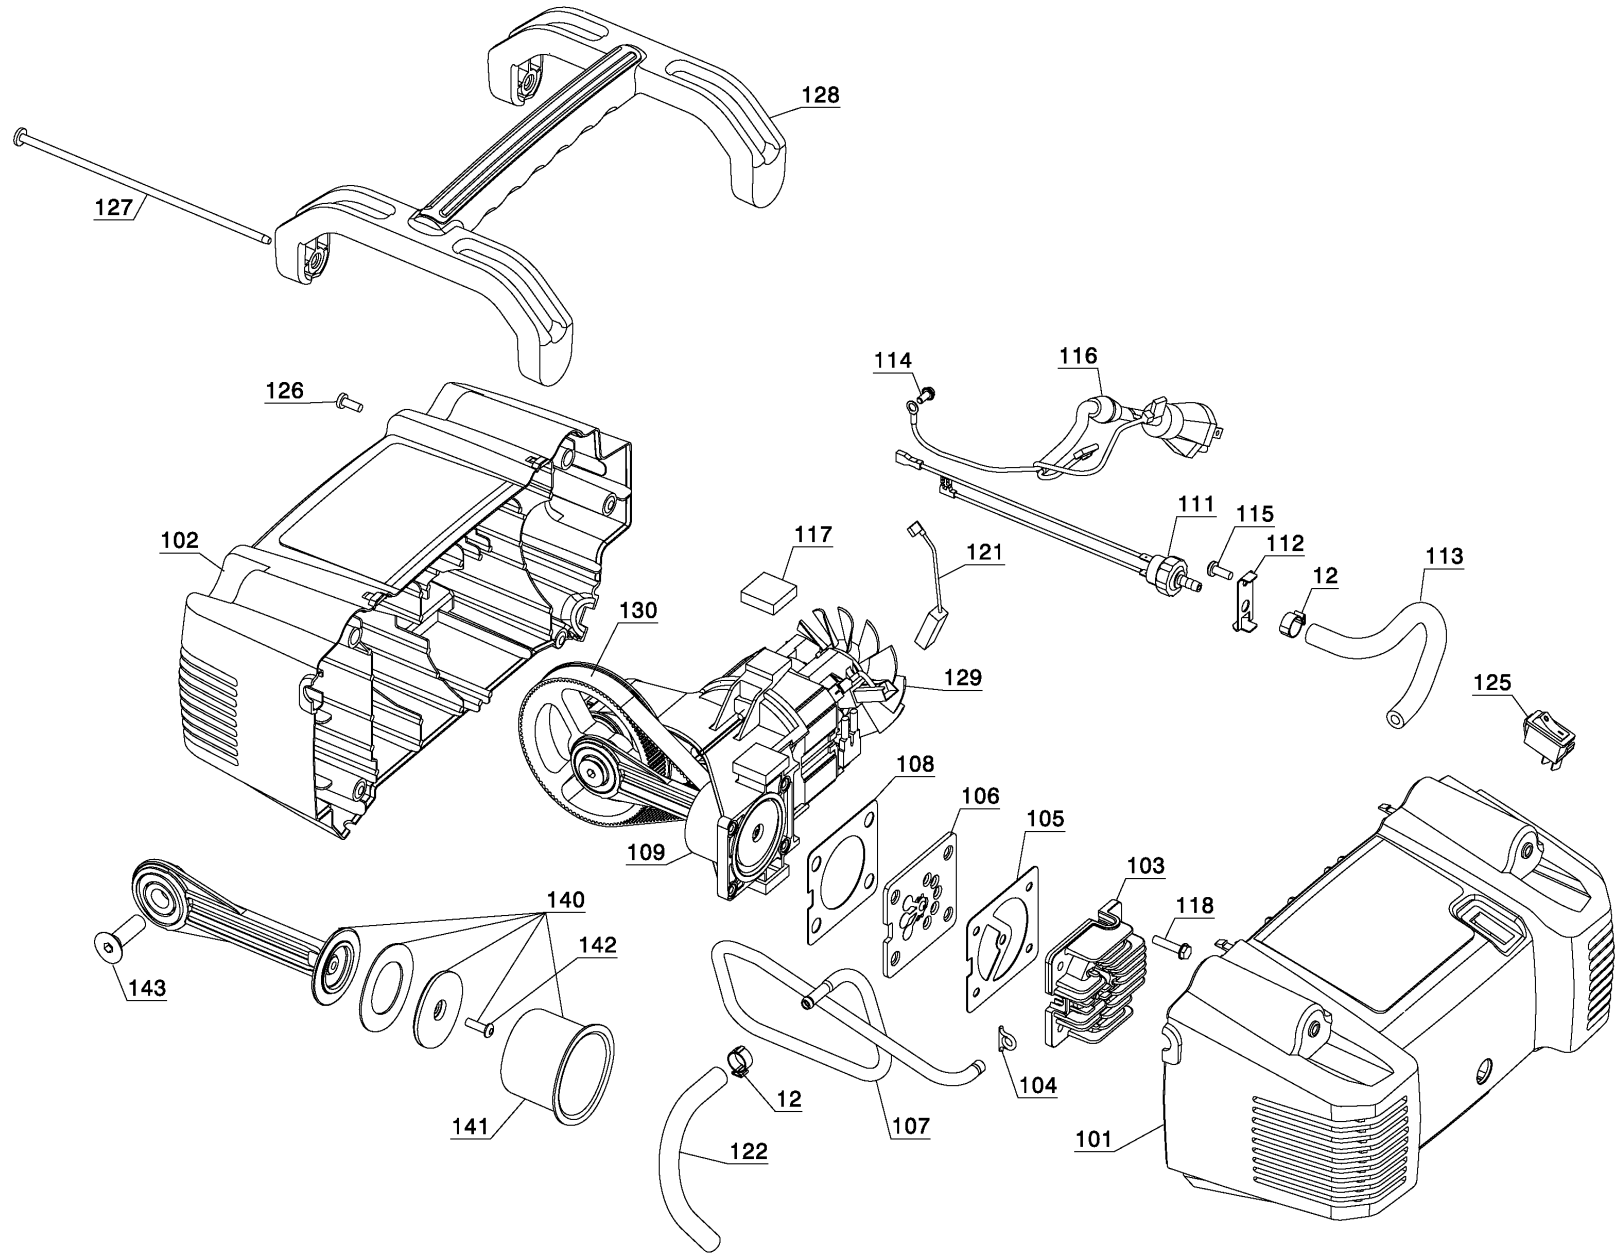

# D2002M-WK Type 3

### Parts List for D2002M-WK Type 3

Item Number	Part Number	Description	Qty Required
1	SS-3222-CD	PLUG PIPE	1
2	91895680	SCREW .250-20X.750 H	3
3	D24721	KIT ISOLATOR W/SCREW	3
4	A17987	VALVE SAFETY	1
5	5140110-41	MANIFOLD KIT	1
6	A17166	GAUGE	1
7	Z-D27212	GAUGE 200PSI .125NPT	1
8	000000-00	No Longer Available	1
9	ACG-408	ASSY FASTENER	1
10	CAC-1254	ISOLATOR PUMP	4
11	D27022	VALVE CHECK 1/2NPT X	1
12	CAC-1206-1	CLAMP HOSE .250 ID H	4
13	SSF-621	SCREW .250-14X.625 F	2
15	A17038	DRAIN VALVE	1
17	N030268	NAMEPLATE	1
18	N030266	LABEL WARNING DRAIN	1
19	N030264	LABEL HOT SURFACE TR	1
20	N030308	LABEL LOGO	1
21	N030267	LABEL	1
22	N030554	WARNING LABEL	1
23	N030281	WARNING LABEL	1
24	A19906	HOSEBARB FITTING	1
25	000000-00	No Longer Available	1
50	A16182	QUICK CONNECT	2
51	N044990	NIPPLE CLOSE 1/4-18	1
101	A11637	SHROUD	1
102	A11638	SHROUD	1

### Parts List for D2002M-WK Type 3

Item Number	Part Number	Description	Qty Required
103	D25877	HEAD UMC PRESSURE RE	1
104	N044359	TUBE SEAL	1
105	Z-D24819	GASKET HEAD UMC GRAP	1
106	N017592SV	VALVE PLATE ASSY	1
107	A12368	OUTLET TUBE	1
108	A03865	GASKET UMC	1
109	N087118SV	PUMP ASSEMBLY	1
111	N003307SV	PRESSURE SWITCH	1
112	N015853	BRACKET	1
113	A06550	AIR HOSE	1
114	SUDL-9-1	SCREW #8-32X.375/.34	1
115	SSF-3156	SCREW #10-9X.500 THD	1
116	A12467	CORD	1
117	D25731	ISOLATOR PUMP	5
118	SSF-995	SCREW #10-24X.875 HH	4
121	Z-D27196	BRUSH MOTOR UMC GOLD	1
122	A16223	HOSE	1
125	N001415	ROCKER SWITCH	1
126	D29132	SCREW	3
127	A12174	SCREW	2
128	A13942	HANDLE	1
129	D24595	FAN UMC MOTOR 8MM PL	1
130	AC-0815	BELT TIMING DAYCO	1
140	N036518	CON ROD ASSY	1
141	N025399	CYLINDER SLEEVE	1
142	D21127	SCREW #10-24X.563 PA	1
143	A19123	SCREW	1
856	N004086	AIR HOSE	1
856	N003790	TIRE GAUGE	1
857	N075781	BLOW GUN KIT	1