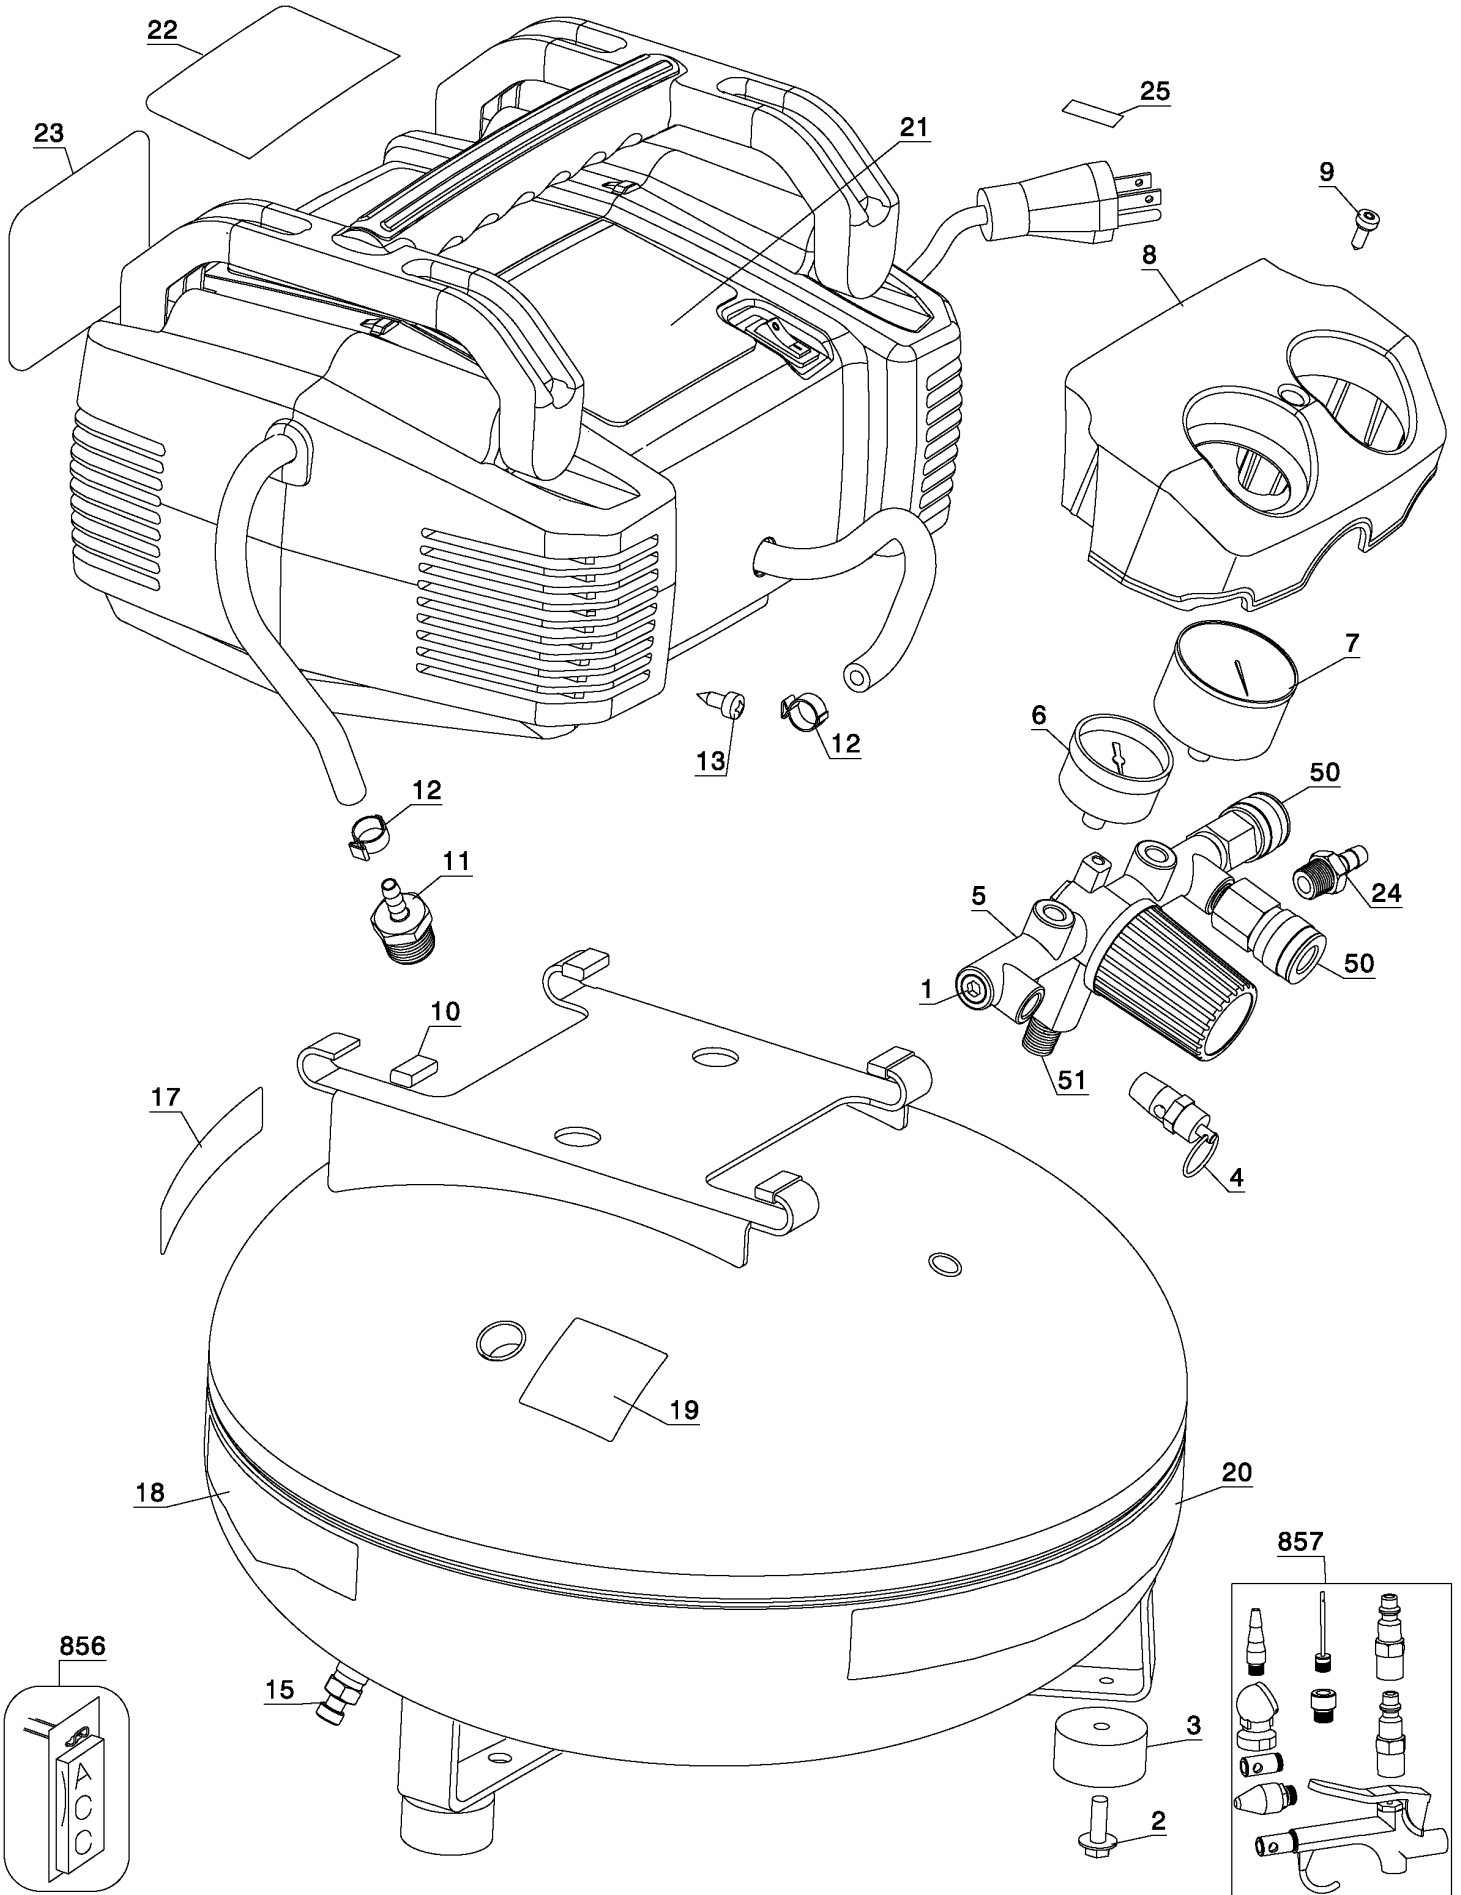

# D2002M-WK Type 3

### Parts List for D2002M-WK Type 3

Item Number	Part Number	Description	Qty Required
1	SS-3222-CD	PLUG PIPE	1
2	91895680	SCREW .250-20X.750 H	3
3	D24721	KIT ISOLATOR W/SCREW	3
4	A17987	VALVE SAFETY	1
5	5140110-41	MANIFOLD KIT	1
6	A17166	GAUGE	1
7	Z-D27212	GAUGE 200PSI .125NPT	1
8	000000-00	No Longer Available	1
9	ACG-408	ASSY FASTENER	1
10	CAC-1254	ISOLATOR PUMP	4
11	D27022	VALVE CHECK 1/2NPT X	1
12	CAC-1206-1	CLAMP HOSE .250 ID H	4
13	SSF-621	SCREW .250-14X.625 F	2
15	A17038	DRAIN VALVE	1
17	N030268	NAMEPLATE	1
18	N030266	LABEL WARNING DRAIN	1
19	N030264	LABEL HOT SURFACE TR	1
20	N030308	LABEL LOGO	1
21	N030267	LABEL	1
22	N030554	WARNING LABEL	1
23	N030281	WARNING LABEL	1
24	A19906	HOSEBARB FITTING	1
25	000000-00	No Longer Available	1
50	A16182	QUICK CONNECT	2
51	N044990	NIPPLE CLOSE 1/4-18	1
101	A11637	SHROUD	1
102	A11638	SHROUD	1

### Parts List for D2002M-WK Type 3

Item Number	Part Number	Description	Qty Required
103	D25877	HEAD UMC PRESSURE RE	1
104	N044359	TUBE SEAL	1
105	Z-D24819	GASKET HEAD UMC GRAP	1
106	N017592SV	VALVE PLATE ASSY	1
107	A12368	OUTLET TUBE	1
108	A03865	GASKET UMC	1
109	N087118SV	PUMP ASSEMBLY	1
111	N003307SV	PRESSURE SWITCH	1
112	N015853	BRACKET	1
113	A06550	AIR HOSE	1
114	SUDL-9-1	SCREW #8-32X.375/.34	1
115	SSF-3156	SCREW #10-9X.500 THD	1
116	A12467	CORD	1
117	D25731	ISOLATOR PUMP	5
118	SSF-995	SCREW #10-24X.875 HH	4
121	Z-D27196	BRUSH MOTOR UMC GOLD	1
122	A16223	HOSE	1
125	N001415	ROCKER SWITCH	1
126	D29132	SCREW	3
127	A12174	SCREW	2
128	A13942	HANDLE	1
129	D24595	FAN UMC MOTOR 8MM PL	1
130	AC-0815	BELT TIMING DAYCO	1
140	N036518	CON ROD ASSY	1
141	N025399	CYLINDER SLEEVE	1
142	D21127	SCREW #10-24X.563 PA	1
143	A19123	SCREW	1
856	N004086	AIR HOSE	1
856	N003790	TIRE GAUGE	1
857	N075781	BLOW GUN KIT	1