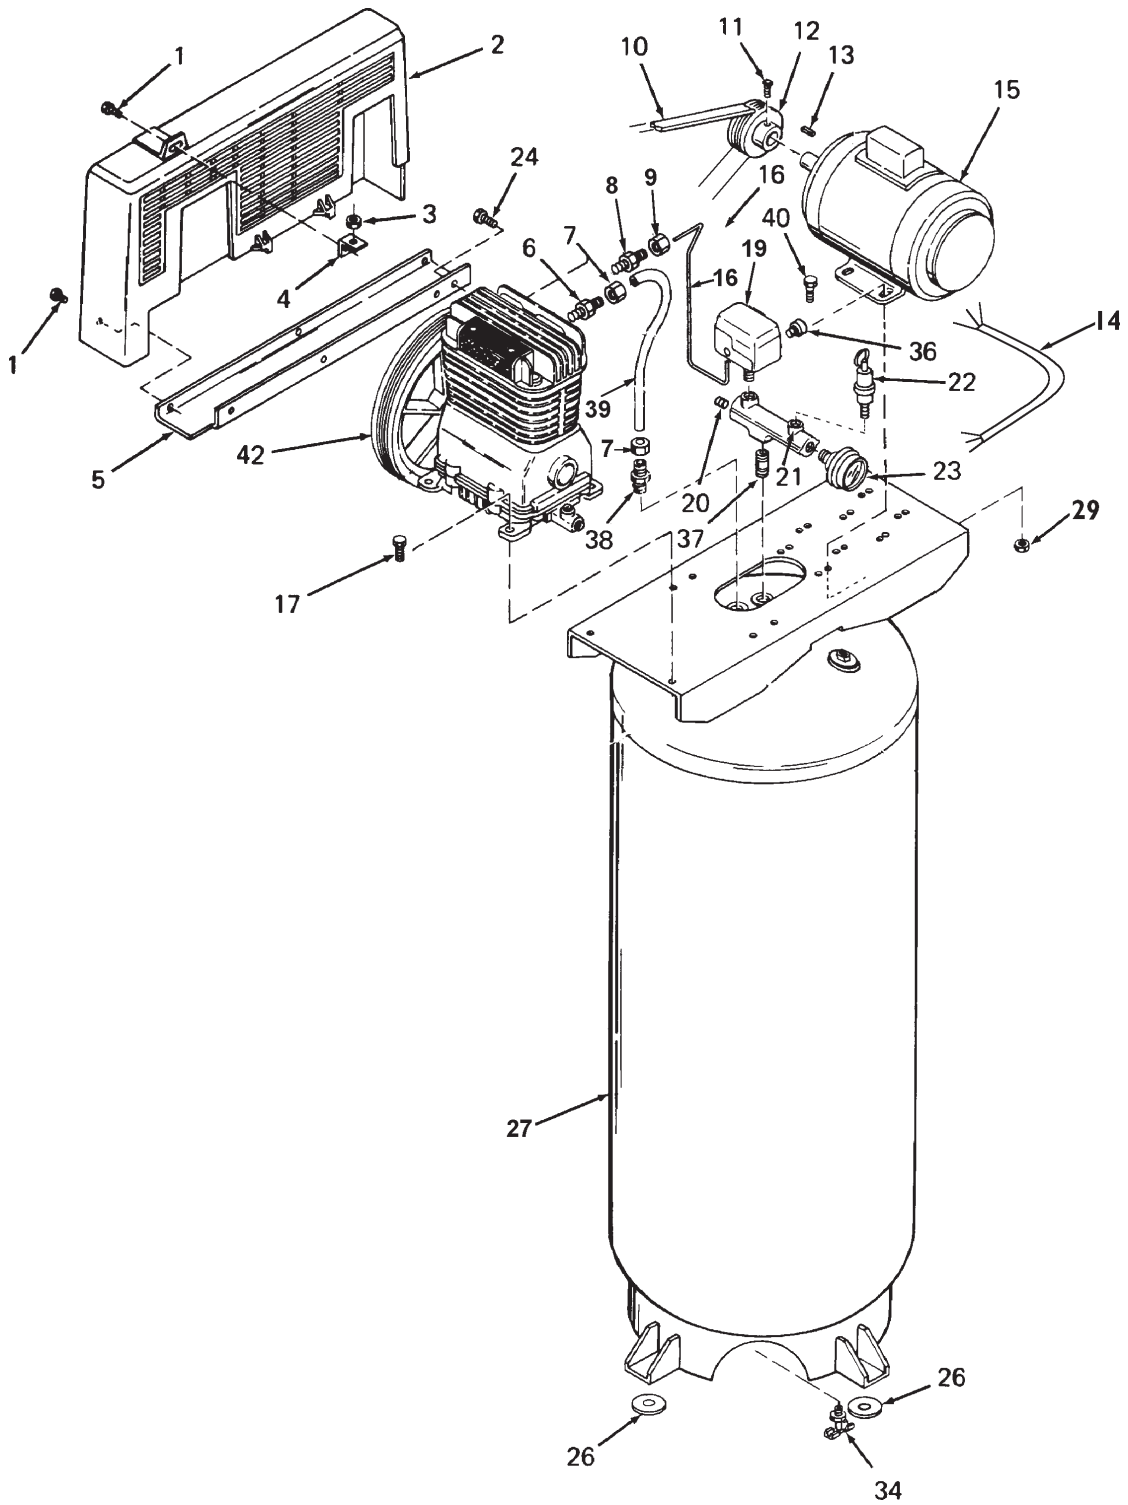

# CPLC7060V

# CPLC7060V (cont'd)

KEY NO.	PART NUMBER	DESCRIPTION
1	SSF-953-ZN	Self Tapping Screw (4 used)
2	D203 07	Belt Guard
3	SSF-8113- ZN	Lock Nut
4	CAC-2 -1	Bracket
5	CAC-362-1	Beltguard Closure
6	SSP-9401	Connector
7	SSP-7812	Nut Sleeve Assembly (2 used)
8	SS-8553	Connector
9	SSP-7811	Nut Sleeve Assembly
10	C- BT-224	Poly- V Be lt
11	SS-391	Set Screw
12	C-PU-2861	Motor Pulley
13	SUDL -65	Key 3/16" x 3/16" x 1 1/4"
14	CAC-4205	Cor d Assembly
15	MO-3022-1	Motor
16	CAC-1331	Pressure Release Tube
17	SSF-928	Cap Screw 5/16"-18-1 " (4 use d)
19	D203 06	Pressure Swit ch
20	SS-3222-CD	Pipe Plug
21	CAC- 95	Manifold
22	97503734	Safety Valve
23	D20644	Gauge
24	391246 07	Screw (2 use d)
26	CAC-1003	Isolator Washer (4 use d)
27	D203 08	Air Tank
29	SSF-8150	Hex Nut
34	SS-2707	Drain Valve
36	SS W-7367	Strai n Relief
37	SS-2110	Nipple
38	CAC-437-2	Check Valve
39	CAC-357-1	Outlet Tube
40	SSF-31 52	Cap Screw 5/16"-18 x 3/4" (4 used)
* 42	AC-0171	Compressor Pump Assembly