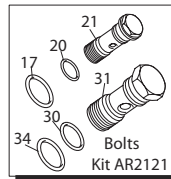

Repair Kits

Pos	Code	Description	Qty.	Pos	Code	Description	Qty.	Legend	
1	AR1560580	Cap	1	36	AR1560530	Injector body 3/8" G 2.1	1	3/B	3/B + IDR
2	AR320360	Bolt M8x22	1	37	AR1560520	Spring	1	For ●	For ■
3	AR1660210	Nut M8	1	38	AR1250280	Ball	1	AR24760	AR22287
4	AR1560400	Unloader knob	1	39	AR480480	O-Ringø4.48x1.78	1		
5	AR1560420	Bolt	1	40	AR1560650	Hose barb(adjustable)	1		
6	AR1080070	Pin	1	41	AR800560	O-Ringø8.73x1.78	1		
7	AR2260120	Spring guide	1	42	AR480560	O-Ringø6.75x1.78	1		
8	AR2260140	Upper plate	1	43	AR1560670	Detergent regulator knob	1		
9	AR1560350	Spring	1	44	AR1560660	Ring	1		
10	AR2260130	Lower plate	1						
11	AR2260060	Piston	1						
12	AR2260100	O-Ringø6.02x2.62	2						
13	AR2260040	Piston guide	1						
14	AR740290	O-Ringø14x1.78	1						
15	AR394280	O-Ringø12.42x1.78	1						
16	AR2260070	By-pass jet	1						
17	AR2260190	O-Ringø20.29x2.62	1						
18	AR2260080	Seat	1						
19	AR1260740	O-Ringø10.77x2.62	1						
20	AR390080	O-Ringø11.91x2.62	1						
21	AR2260180	Threadbolt 3/8" G	1						
22	AR1560150	O-Ringø5.94x3.53	1						
23	AR1560100	Shutter valve	1						
24	AR1560140	Spring	1						
25	AR180101	O-Ringø17.5x2	1						
26	AR1560111	Adaptor 3/8" G - Steel	1						
27	AR2260170	Valve housing	1						
28	AR390080	O-Ringø11.91x2.62	1						
29	AR1540440	By-pass housing 1/2" NPT	1						
30	AR1540470	By-pass housing 1/2" G	1						
31	AR880270	O-Ringø17.17x1.78	1						
32	AR2260420	Inlet bolt 1/2" G	1						
33	AR480440	O-Ringø17.13x2.62	1						
34	AR1540050	Suction fitting	1						
35	AR1540630	O-Ringø23.47x2.62	1						
35	AR1560510	Lock nut	1						