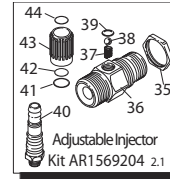

Repair Kits

Pos	Code	Description	Qty.	Pos	Code	Description	Qty.	Legend	
1	AR1560580	Cap	1	36	AR1560530	Injector body 3/8" G 2.1	1	3/B	3/B + IDR
2	AR320360	Bolt M8x22	1	37	AR1560520	Spring	1	For ●	For ■
3	AR1660210	Nut M8	1	38	AR1250280	Ball	1	AR24760	AR22287
4	AR1560400	Unloader knob	1	39	AR480480	O-Ringø4.48x1.78	1		
5	AR1560420	Bolt	1	40	AR1560650	Hose barb(adjustable)	1		
6	AR1080070	Pin	1	41	AR800560	O-Ringø8.73x1.78	1		
7	AR2260120	Spring guide	1	42	AR480560	O-Ringø6.75x1.78	1		
8	AR2260140	Upper plate	1	43	AR1560670	Detergent regulator knob	1		
9	AR1560350	Spring	1	44	AR1560660	Ring	1		
10	AR2260130	Lower plate	1						
11	AR2260060	Piston	1						
12	AR2260100	O-Ringø6.02x2.62	2						
13	AR2260040	Piston guide	1						
14	AR740290	O-Ringø14x1.78	1						
15	AR394280	O-Ringø12.42x1.78	1						
16	AR2260070	By-pass jet	1						
17	AR2260190	O-Ringø20.29x2.62	1						
18	AR2260080	Seat	1						
19	AR1260740	O-Ringø10.77x2.62	1						
20	AR390080	O-Ringø11.91x2.62	1						
21	AR2260180	Threadbolt 3/8" G	1						
22	AR1560150	O-Ringø5.94x3.53	1						
23	AR1560100	Shutter valve	1						
24	AR1560140	Spring	1						
25	AR180101	O-Ringø17.5x2	1						
26	AR1560111	Adaptor 3/8" G - Steel	1						
27	AR2260170	Valve housing	1						
28	AR390080	O-Ringø11.91x2.62	1						
29	AR1540440	By-pass housing 1/2" NPT	1						
30	AR1540470	By-pass housing 1/2" G	1						
31	AR880270	O-Ringø17.17x1.78	1						
32	AR2260420	Inlet bolt 1/2" G	1						
33	AR480440	O-Ringø17.13x2.62	1						
34	AR1540050	Suction fitting	1						
35	AR1540630	O-Ringø23.47x2.62	1						
35	AR1560510	Lock nut	1						