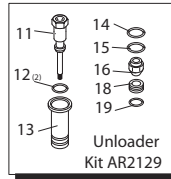

Repair Kits

Pos	Code	Description	Qty.	Pos	Code	Description	Qty.	Legend	
1	AR1560580	Cap	1	36	AR1560530	Injector body 3/8" G 2.1	1	3/B	3/B + IDR
2	AR320360	Bolt M8x22	1	37	AR1560520	Spring	1	For ●	For ■
3	AR1660210	Nut M8	1	38	AR1250280	Ball	1	AR24760	AR22287
4	AR1560400	Unloader knob	1	39	AR480480	O-Ringø4.48x1.78	1		
5	AR1560420	Bolt	1	40	AR1560650	Hose barb(adjustable)	1		
6	AR1080070	Pin	1	41	AR800560	O-Ringø8.73x1.78	1		
7	AR2260120	Spring guide	1	42	AR480560	O-Ringø6.75x1.78	1		
8	AR2260140	Upper plate	1	43	AR1560670	Detergent regulator knob	1		
9	AR1560350	Spring	1	44	AR1560660	Ring	1		
10	AR2260130	Lower plate	1						
11	AR2260060	Piston	1						
12	AR2260100	O-Ringø6.02x2.62	2						
13	AR2260040	Piston guide	1						
14	AR740290	O-Ringø14x1.78	1						
15	AR394280	O-Ringø12.42x1.78	1						
16	AR2260070	By-pass jet	1						
17	AR2260190	O-Ringø20.29x2.62	1						
18	AR2260080	Seat	1						
19	AR1260740	O-Ringø10.77x2.62	1						
20	AR390080	O-Ringø11.91x2.62	1						
21	AR2260180	Threadbolt 3/8" G	1						
22	AR1560150	O-Ringø5.94x3.53	1						
23	AR1560100	Shutter valve	1						
24	AR1560140	Spring	1						
25	AR180101	O-Ringø17.5x2	1						
26	AR1560111	Adaptor 3/8" G - Steel	1						
27	AR2260170	Valve housing	1						
28	AR390080	O-Ringø11.91x2.62	1						
29	AR1540440	By-pass housing 1/2" NPT	1						
30	AR1540470	By-pass housing 1/2" G	1						
31	AR880270	O-Ringø17.17x1.78	1						
32	AR2260420	Inlet bolt 1/2" G	1						
33	AR480440	O-Ringø17.13x2.62	1						
34	AR1540050	Suction fitting	1						
35	AR1540630	O-Ringø23.47x2.62	1						
35	AR1560510	Lock nut	1						