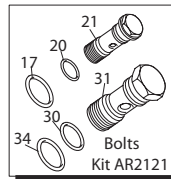

Repair Kits

Pos	Code	Description	Qty.	Pos	Code	Description	Qty.	Legend	
1	AR1560580	Cap	1	36	AR1560530	Injector body 3/8" G 2.1	1	3/B	3/B + IDR
2	AR320360	Bolt M8x22	1	37	AR1560520	Spring	1	For ●	For ■
3	AR1660210	Nut M8	1	38	AR1250280	Ball	1	AR20992	AR22287
4	AR1560400	Unloader knob	1	39	AR480480	O-Ringø4.48x1.78	1		
5	AR1560420	Bolt	1	40	AR1560650	Hose barb(adjustable)	1		
6	AR1080070	Pin	1	41	AR800560	O-Ringø8.73x1.78	1		
7	AR2260120	Spring guide	1	42	AR480560	O-Ringø6.75x1.78	1		
8	AR2260140	Upper plate	1	43	AR1560670	Detergent regulator knob	1		
9	AR1560350	Spring	1	44	AR1560660	Ring	1		
10	AR2260130	Lower plate	1						
11	AR2260060	Piston	1						
12	AR2260100	O-Ringø6.02x2.62	2						
13	AR2260040	Piston guide	1						
14	AR740290	O-Ringø14x1.78	1						
15	AR394280	O-Ringø12.42x1.78	1						
16	AR2260070	By-pass jet	1						
17	AR2260190	O-Ringø20.29x2.62	1						
18	AR2260080	Seat	1						
19	AR1260740	O-Ringø10.77x2.62	1						
20	AR390080	O-Ringø11.91x2.62	1						
21	AR2260180	Threadbolt 3/8" G	1						
22	AR1560150	O-Ringø5.94x3.53	1						
23	AR1560100	Shutter valve	1						
24	AR1560140	Spring	1						
25	AR180101	O-Ringø17.5x2	1						
26	AR1560111	Adaptor 3/8" G - Steel	1						
27	AR2260170	Valve housing	1						
28	AR390080	O-Ringø11.91x2.62	1						
29	AR1540440	By-pass housing 1/2" NPT	1						
30	AR1540470	By-pass housing 1/2" G	1						
31	AR880270	O-Ringø17.17x1.78	1						
32	AR2260420	Inlet bolt 1/2" G	1						
33	AR480440	O-Ringø17.13x2.62	1						
34	AR1540050	Suction fitting	1						
35	AR1540630	O-Ringø23.47x2.62	1						
35	AR1560510	Lock nut	1						