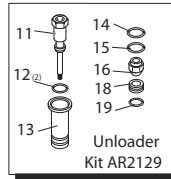

Repair Kits

Pos	Code	Description	Qty.	Pos	Code	Description	Qty.	Legend	
1	AR1560580	Cap	1	36	AR1560530	Injector body 3/8" G 2.1	1	3/B	3/B + IDR
2	AR320360	Bolt M8x22	1	37	AR1560520	Spring	1	For ●	For ■
3	AR1660210	Nut M8	1	38	AR1250280	Ball	1	AR20992	AR22287
4	AR1560400	Unloader knob	1	39	AR480480	O-Ringø4.48x1.78	1		
5	AR1560420	Bolt	1	40	AR1560650	Hose barb(adjustable)	1		
6	AR1080070	Pin	1	41	AR800560	O-Ringø8.73x1.78	1		
7	AR2260120	Spring guide	1	42	AR480560	O-Ringø6.75x1.78	1		
8	AR2260140	Upper plate	1	43	AR1560670	Detergent regulator knob	1		
9	AR1560350	Spring	1	44	AR1560660	Ring	1		
10	AR2260130	Lower plate	1						
11	AR2260060	Piston	1						
12	AR2260100	O-Ringø6.02x2.62	2						
13	AR2260040	Piston guide	1						
14	AR740290	O-Ringø14x1.78	1						
15	AR394280	O-Ringø12.42x1.78	1						
16	AR2260070	By-pass jet	1						
17	AR2260190	O-Ringø20.29x2.62	1						
18	AR2260080	Seat	1						
19	AR1260740	O-Ringø10.77x2.62	1						
20	AR390080	O-Ringø11.91x2.62	1						
21	AR2260180	Threadbolt 3/8" G	1						
22	AR1560150	O-Ringø5.94x3.53	1						
23	AR1560100	Shutter valve	1						
24	AR1560140	Spring	1						
25	AR180101	O-Ringø17.5x2	1						
26	AR1560111	Adaptor 3/8" G - Steel	1						
27	AR2260170	Valve housing	1						
28	AR390080	O-Ringø11.91x2.62	1						
29	AR1540440	By-pass housing 1/2" NPT	1						
30	AR1540470	By-pass housing 1/2" G	1						
31	AR880270	O-Ringø17.17x1.78	1						
32	AR2260420	Inlet bolt 1/2" G	1						
33	AR480440	O-Ringø17.13x2.62	1						
34	AR1540050	Suction fitting	1						
35	AR1540630	O-Ringø23.47x2.62	1						
35	AR1560510	Lock nut	1						