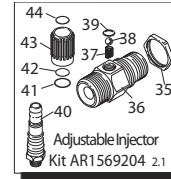

Repair Kits

Pos	Code	Description	Qty.	Pos	Code	Description	Qty.	Legend	
1	AR1560580	Cap	1	36	AR1560530	Injector body 3/8" G 2.1	1	3/B	3/B + IDR
2	AR320360	Bolt M8x22	1	37	AR1560520	Spring	1	For ●	For ■
3	AR1660210	Nut M8	1	38	AR1250280	Ball	1	AR20992	AR22287
4	AR1560400	Unloader knob	1	39	AR480480	O-Ringø4.48x1.78	1		
5	AR1560420	Bolt	1	40	AR1560650	Hose barb(adjustable)	1		
6	AR1080070	Pin	1	41	AR800560	O-Ringø8.73x1.78	1		
7	AR2260120	Spring guide	1	42	AR480560	O-Ringø6.75x1.78	1		
8	AR2260140	Upper plate	1	43	AR1560670	Detergent regulator knob	1		
9	AR1560350	Spring	1	44	AR1560660	Ring	1		
10	AR2260130	Lower plate	1						
11	AR2260060	Piston	1						
12	AR2260100	O-Ringø6.02x2.62	2						
13	AR2260040	Piston guide	1						
14	AR740290	O-Ringø14x1.78	1						
15	AR394280	O-Ringø12.42x1.78	1						
16	AR2260070	By-pass jet	1						
17	AR2260190	O-Ringø20.29x2.62	1						
18	AR2260080	Seat	1						
19	AR1260740	O-Ringø10.77x2.62	1						
20	AR390080	O-Ringø11.91x2.62	1						
21	AR2260180	Threadbolt 3/8" G	1						
22	AR1560150	O-Ringø5.94x3.53	1						
23	AR1560100	Shutter valve	1						
24	AR1560140	Spring	1						
25	AR180101	O-Ringø17.5x2	1						
26	AR1560111	Adaptor 3/8" G - Steel	1						
27	AR2260170	Valve housing	1						
28	AR390080	O-Ringø11.91x2.62	1						
29	AR1540440	By-pass housing 1/2" NPT	1						
30	AR1540470	By-pass housing 1/2" G	1						
31	AR880270	O-Ringø17.17x1.78	1						
32	AR2260420	Inlet bolt 1/2" G	1						
33	AR480440	O-Ringø17.13x2.62	1						
34	AR1540050	Suction fitting	1						
35	AR1540630	O-Ringø23.47x2.62	1						
35	AR1560510	Lock nut	1						