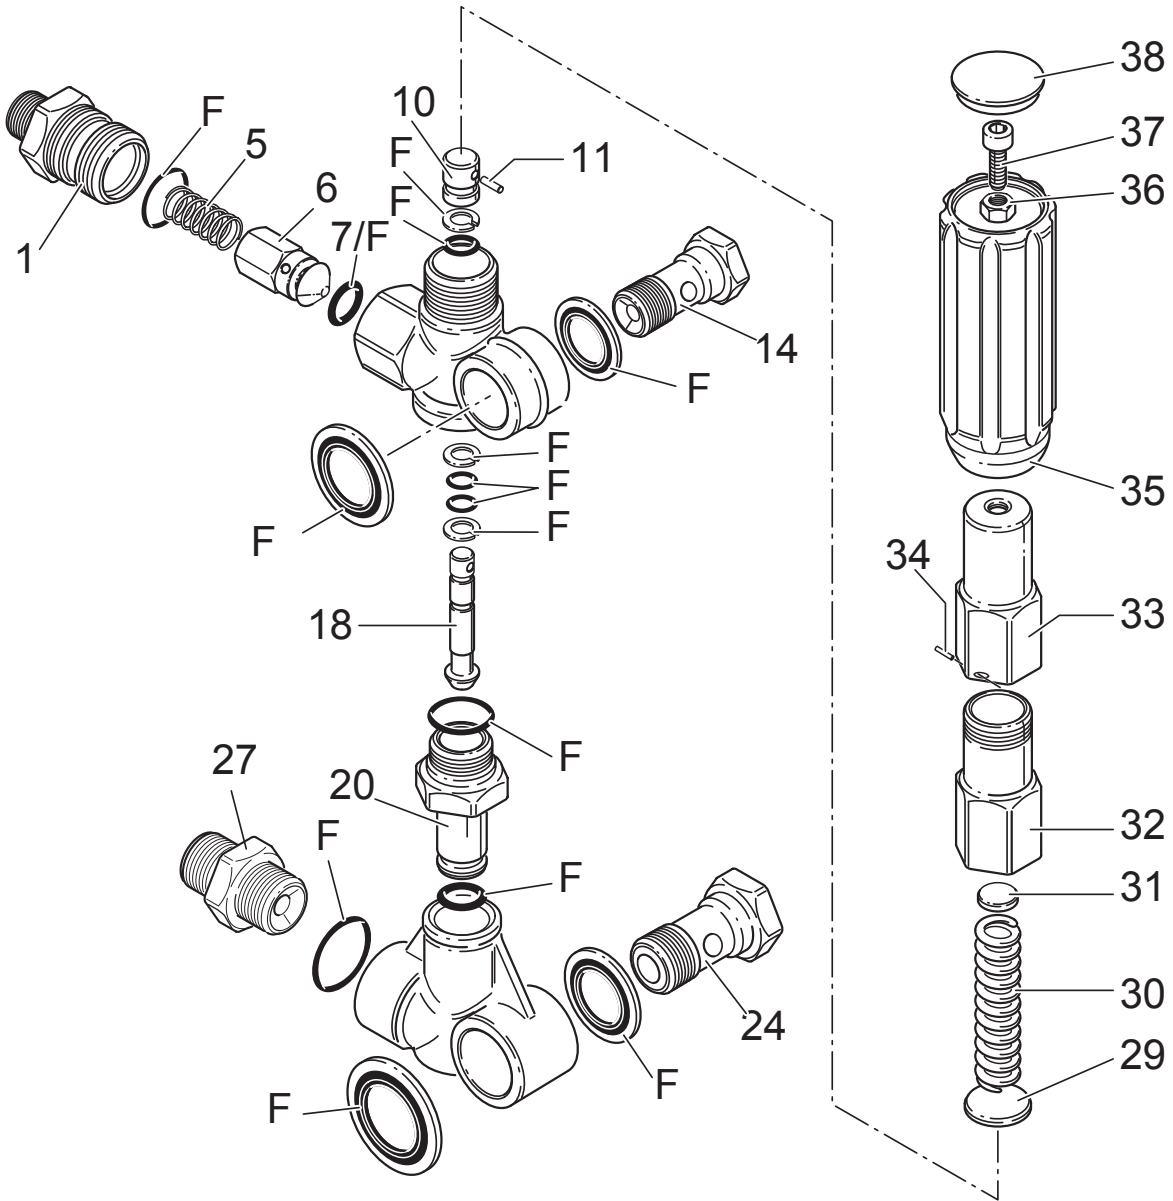

AR20480

AR20480 - UNLOADER PARTS LIST

<u>Key#</u>	<u>Part #</u>	<u>Description</u>
1	AR1560031	Threaded Adapter
5	AR1560140	Spring
6	AR1560100	Jet
7	AR1560150	O-Ring
10	AR1080540	Upper Piston
11	AR1080660	Pin
14	AR1540080	Fitting
18	AR1560320	Lower Piston
20	AR1560050	By-pass Adapter
24	AR1540090	Fitting,1/2 NPT
27	AR1560640	Fitting
29	AR1080610	Plate
30	AR1560350	Spring
31	AR1560440	Plate
32	AR1560410	Spring Guide
33	AR1560420	Spring Cover
34	AR1080070	Pin
35	AR1560400	Pressure Adjust Handle
36	AR1660210	Nut
37	AR180030	Screw, TCEI M 8x20
38	AR1560580	Knob Plug
F	AR2611	Kit, O-Rings

General Information:

- Uses the 15124 chemical injector

AR20480 - AR - UNLOADER REPAIR KIT

AR2611 O-Ring Kit