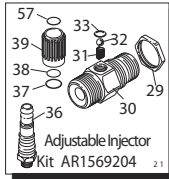

Repair Kits

Pos	Code	Description	Qty.	Pos	Code	Description	Qty.	Legend		
1	AR1560580	Handle plug	1	35	AR1560700	Adaptor - steel 3/8" NPT	1	3/B	3/B+ID	3/B+IDR
2	AR180030	Adjusting screw M8x20	1	36	AR1560110	Adaptor - brass 3/8" G	1	For ●	For ■	For ▲
3	AR1660210	Lock nut	1	37	AR1560111	Adaptor - steel 3/8" G	1	AR20242	AR20081 1.8	AR20399 1.8
4	AR1560400	Unloader knob	1	38	AR1560650	Hose barb (adjustable)	▲ 1	AR20082 2.1	AR20400 2.1	
5	AR1080070	Pin	1	39	AR800560	O-Ring ø8.73x1.78	▲ 1			
6	AR1560420	Adjusting cap - brass	1	40	AR480560	O-Ring ø6.75x1.78	▲ 1			
7	AR1560410	Spring guide	1	41	AR1560670	Detergent regulator knob	▲ 1			
8	AR1560440	Spring plate	1	42	AR1540020	By-pass housing	1			
9	AR1560350	Spring	1	43	AR1540120	Washer ø1/2"	1			
10	AR1080610	Spring button	1	44	AR1540090	Inlet bolt	1			
11	AR1080660	Pin	1	50	AR1560710	Bolt w 1/8" tap	1			
12	AR1080540	Upper piston	1	57	AR1560290	Washer ø1/2"	1			
13	AR391000	O-Ring ø9.13x2.62	1		AR480440	O-Ring ø17.13x2.62	1			
14	AR1080640	Back-up ring	1		AR1540050	Inlet fitting 1/2" G	1			
15	AR1560150	O-Ring ø5.94x3.53	1		AR1560640	Inlet fitting 1/2" G NPT	1			
16	AR1560100	Shutter valve	1		AR1560660	Ring	▲ 1			
17	AR1560140	Spring	1							
18	AR180101	O-Ring ø17.5x2	1							
19	AR1540080	Mounting bolt 3/8" G	1							
20	AR1540110	Sealing washer ø3/8"	1							
21	AR1560010	Valve body	1							
22	AR1080550	Back-up ring	2							
23	AR480480	O-Ring ø4.48x1.78	2							
24	AR1560280	Sealing washer ø3/8"	1							
25	AR1560320	Lower piston	1							
26	AR880270	O-Ring ø17.17x1.78	1							
27	AR1560051	By-pass adaptor	1							
28	AR390080	O-Ring ø11.91x2.62	1							
29	AR1560510	Lock nut	▲ 1							
30	AR1560500	Injector body 3/8" G 1.8	▲ 1							
	AR1560530	Injector body 3/8" G 2.1	▲ 1							
31	AR1560520	Spring	▲ 1							
32	AR1250280	Ball	▲ 1							
33	AR480480	O-Ring ø4.48x1.78	▲ 1							
34	AR1560490	Hose barb (fixed)	■ 1							