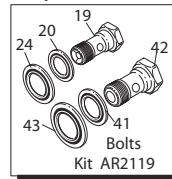

Repair Kits

Pos	Code	Description	Qty.	Pos	Code	Description	Qty.	Legend		
1	AR1560580	Handle plug	1	35	AR1560700	Adaptor - steel 3/8" NPT	1	3/B	3/B+ID	3/B+IDR
2	AR180030	Adjusting screw M8x20	1	36	AR1560110	Adaptor - brass 3/8" G	1	For ●	For ■	For ▲
3	AR1660210	Lock nut	1	37	AR1560111	Adaptor - steel 3/8" G	1	AR20242	AR20081 1.8	AR20399 1.8
4	AR1560400	Unloader knob	1	38	AR1560650	Hose barb (adjustable)	▲ 1	AR20082 2.1	AR20400 2.1	
5	AR1080070	Pin	1	39	AR800560	O-Ring ø8.73x1.78	▲ 1			
6	AR1560420	Adjusting cap - brass	1	40	AR480560	O-Ring ø6.75x1.78	▲ 1			
7	AR1560410	Spring guide	1	41	AR1560670	Detergent regulator knob	▲ 1			
8	AR1560440	Spring plate	1	42	AR1540020	By-pass housing	1			
9	AR1560350	Spring	1	43	AR1540120	Washer ø1/2"	1			
10	AR1080610	Spring button	1	44	AR1540090	Inlet bolt	1			
11	AR1080660	Pin	1	50	AR1560710	Bolt w 1/8" tap	1			
12	AR1080540	Upper piston	1	57	AR1560290	Washer ø1/2"	1			
13	AR391000	O-Ring ø9.13x2.62	1		AR480440	O-Ring ø17.13x2.62	1			
14	AR1080640	Back-up ring	1		AR1540050	Inlet fitting 1/2" G	1			
15	AR1560150	O-Ring ø5.94x3.53	1		AR1560640	Inlet fitting 1/2" G NPT	1			
16	AR1560100	Shutter valve	1		AR1560660	Ring	▲ 1			
17	AR1560140	Spring	1							
18	AR180101	O-Ring ø17.5x2	1							
19	AR1540080	Mounting bolt 3/8" G	1							
20	AR1540110	Sealing washer ø3/8"	1							
21	AR1560010	Valve body	1							
22	AR1080550	Back-up ring	2							
23	AR480480	O-Ring ø4.48x1.78	2							
24	AR1560280	Sealing washer ø3/8"	1							
25	AR1560320	Lower piston	1							
26	AR880270	O-Ring ø17.17x1.78	1							
27	AR1560051	By-pass adaptor	1							
28	AR390080	O-Ring ø11.91x2.62	1							
29	AR1560510	Lock nut	▲ 1							
30	AR1560500	Injector body 3/8" G 1.8	▲ 1							
	AR1560530	Injector body 3/8" G 2.1	▲ 1							
31	AR1560520	Spring	▲ 1							
32	AR1250280	Ball	▲ 1							
33	AR480480	O-Ring ø4.48x1.78	▲ 1							
34	AR1560490	Hose barb (fixed)	■ 1							