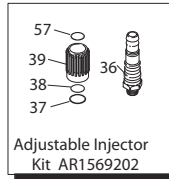

Repair Kits

Pos	Code	Description	Qty.	Pos	Code	Description	Qty.	Legend		
1	AR1560580	Handle plug	1	35	AR1560700	Adaptor - steel 3/8" NPT	1	3/B	3/B+ID	3/B+IDR
2	AR180030	Adjusting screw M8x20	1	36	AR1560110	Adaptor - brass 3/8" G	1	For ●	For ■	For ▲
3	AR1660210	Lock nut	1	37	AR1560111	Adaptor - steel 3/8" G	1	AR20242	AR20081 1.8	AR20399 1.8
4	AR1560400	Unloader knob	1	38	AR1560650	Hose barb (adjustable)	▲ 1	AR20082 2.1	AR20400 2.1	
5	AR1080070	Pin	1	39	AR800560	O-Ring ø8.73x1.78	▲ 1			
6	AR1560420	Adjusting cap - brass	1	40	AR480560	O-Ring ø6.75x1.78	▲ 1			
7	AR1560410	Spring guide	1	41	AR1560670	Detergent regulator knob	▲ 1			
8	AR1560440	Spring plate	1	42	AR1540020	By-pass housing	1			
9	AR1560350	Spring	1	43	AR1540120	Washer ø1/2"	1			
10	AR1080610	Spring button	1	44	AR1540090	Inlet bolt	1			
11	AR1080660	Pin	1	50	AR1560710	Bolt w 1/8" tap	1			
12	AR1080540	Upper piston	1	57	AR1560290	Washer ø1/2"	1			
13	AR391000	O-Ring ø9.13x2.62	1		AR480440	O-Ring ø17.13x2.62	1			
14	AR1080640	Back-up ring	1		AR1540050	Inlet fitting 1/2" G	1			
15	AR1560150	O-Ring ø5.94x3.53	1		AR1560640	Inlet fitting 1/2" G NPT	1			
16	AR1560100	Shutter valve	1		AR1560660	Ring	▲ 1			
17	AR1560140	Spring	1							
18	AR180101	O-Ring ø17.5x2	1							
19	AR1540080	Mounting bolt 3/8" G	1							
20	AR1540110	Sealing washer ø3/8"	1							
21	AR1560010	Valve body	1							
22	AR1080550	Back-up ring	2							
23	AR480480	O-Ring ø4.48x1.78	2							
24	AR1560280	Sealing washer ø3/8"	1							
25	AR1560320	Lower piston	1							
26	AR880270	O-Ring ø17.17x1.78	1							
27	AR1560051	By-pass adaptor	1							
28	AR390080	O-Ring ø11.91x2.62	1							
29	AR1560510	Lock nut	▲ 1							
30	AR1560500	Injector body 3/8" G 1.8	▲ 1							
	AR1560530	Injector body 3/8" G 2.1	▲ 1							
31	AR1560520	Spring	▲ 1							
32	AR1250280	Ball	▲ 1							
33	AR480480	O-Ring ø4.48x1.78	▲ 1							
34	AR1560490	Hose barb (fixed)	■ 1							