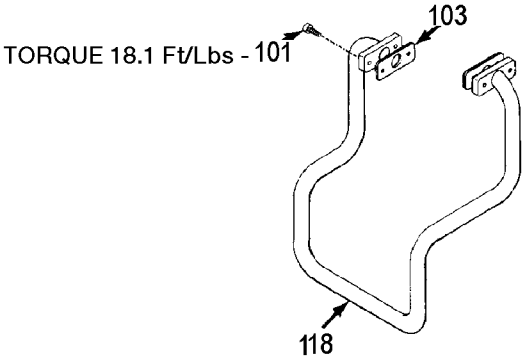

ABP-4900

TORQUE 18.1 Ft/Lbs - 101

101 - TORQUE 18.1 Ft/Lbs

Parts List for IR5J80V1D Type 0

Item Number	Part Number	Description	Qty Required
1	N000323	VALVE GLOBE 200 PSI	1
2	A19715	VALVE CHECK 1/2NPT X	1
3	ABP-4900	PUMP	1
4	BT-226	BELT A-SEC 60.3 PITC	1
5	AC-0434	BELTGUARD OUTSIDE	1
6	AC-0433	BELTGUARD INSIDE	1
7	CAC-1004-2	BRACKET GUARD HEAD	1
8	CAC-1359	TUBE OUTLET ABP-4900	1
9	000000-00	No Longer Available	1
11	Z-D20596	SWITCH PRES 1PORT 14	1
12	000000-00	No Longer Available	1
13	000000-00	No Longer Available	1
14	SUDL-65	KEY MOTOR SHAFT	1
18	D26719	MOTOR OL 240V 2POLE	1
19	SS-559	SCREW .313-18X.375 S	1
20	000000-00	No Longer Available	1
21	000000-00	No Longer Available	1
22	A17038	DRAIN VALVE	1
24	SSF-3159	SCREW .375-16X2.00 H	1
25	SSF-3140-ZN	SCREW .375-16X1.00 H	1
26	SSF-8131	NUT SPEED 8AB U TYPE	1
27	SSF-8111-ZN	NUT .375-16 HEX WHIZ	1
28	SSF-953-ZN	SCREW #10X.625 HHW S	1
29	91895680	SCREW .250-20X.750 H	1
31	SS-8553	CONNECTOR BODY	1
32	SSW-7482	CONNECTOR CONDUIT 3/	2
33	000000-00	No Longer Available	1