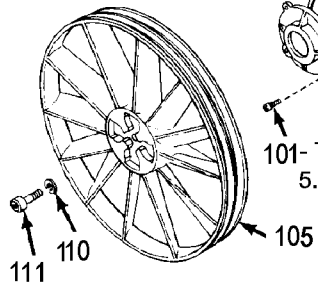

ABP-4900

TORQUE 18.1 Ft/Lbs - 101

101 - TORQUE 18.1 Ft/Lbs

Parts List for IR5J80V1D Type 0

Item Number	Part Number	Description	Qty Required
1	N000323	VALVE GLOBE 200 PSI	1
2	A19715	VALVE CHECK 1/2NPT X	1
3	ABP-4900	PUMP	1
4	BT-226	BELT A-SEC 60.3 PITC	1
5	AC-0434	BELTGUARD OUTSIDE	1
6	AC-0433	BELTGUARD INSIDE	1
7	CAC-1004-2	BRACKET GUARD HEAD	1
8	CAC-1359	TUBE OUTLET ABP-4900	1
9	000000-00	No Longer Available	1
11	Z-D20596	SWITCH PRES 1PORT 14	1
12	000000-00	No Longer Available	1
13	000000-00	No Longer Available	1
14	SUDL-65	KEY MOTOR SHAFT	1
18	D26719	MOTOR OL 240V 2POLE	1
19	SS-559	SCREW .313-18X.375 S	1
20	000000-00	No Longer Available	1
21	000000-00	No Longer Available	1
22	A17038	DRAIN VALVE	1
24	SSF-3159	SCREW .375-16X2.00 H	1
25	SSF-3140-ZN	SCREW .375-16X1.00 H	1
26	SSF-8131	NUT SPEED 8AB U TYPE	1
27	SSF-8111-ZN	NUT .375-16 HEX WHIZ	1
28	SSF-953-ZN	SCREW #10X.625 HHW S	1
29	91895680	SCREW .250-20X.750 H	1
31	SS-8553	CONNECTOR BODY	1
32	SSW-7482	CONNECTOR CONDUIT 3/	2
33	000000-00	No Longer Available	1