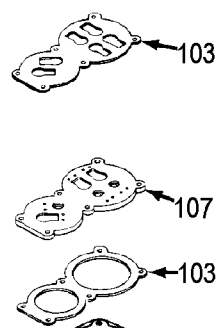

ABP-4900

TORQUE 18.1 Ft/Lbs - 101

101 - TORQUE 18.1 Ft/Lbs

Parts List for IR5J80V1D Type 0

Item Number	Part Number	Description	Qty Required
1	N000323	VALVE GLOBE 200 PSI	1
2	A19715	VALVE CHECK 1/2NPT X	1
3	ABP-4900	PUMP	1
4	BT-226	BELT A-SEC 60.3 PITC	1
5	AC-0434	BELTGUARD OUTSIDE	1
6	AC-0433	BELTGUARD INSIDE	1
7	CAC-1004-2	BRACKET GUARD HEAD	1
8	CAC-1359	TUBE OUTLET ABP-4900	1
9	000000-00	No Longer Available	1
11	Z-D20596	SWITCH PRES 1PORT 14	1
12	000000-00	No Longer Available	1
13	000000-00	No Longer Available	1
14	SUDL-65	KEY MOTOR SHAFT	1
18	D26719	MOTOR OL 240V 2POLE	1
19	SS-559	SCREW .313-18X.375 S	1
20	000000-00	No Longer Available	1
21	000000-00	No Longer Available	1
22	A17038	DRAIN VALVE	1
24	SSF-3159	SCREW .375-16X2.00 H	1
25	SSF-3140-ZN	SCREW .375-16X1.00 H	1
26	SSF-8131	NUT SPEED 8AB U TYPE	1
27	SSF-8111-ZN	NUT .375-16 HEX WHIZ	1
28	SSF-953-ZN	SCREW #10X.625 HHW S	1
29	91895680	SCREW .250-20X.750 H	1
31	SS-8553	CONNECTOR BODY	1
32	SSW-7482	CONNECTOR CONDUIT 3/	2
33	000000-00	No Longer Available	1