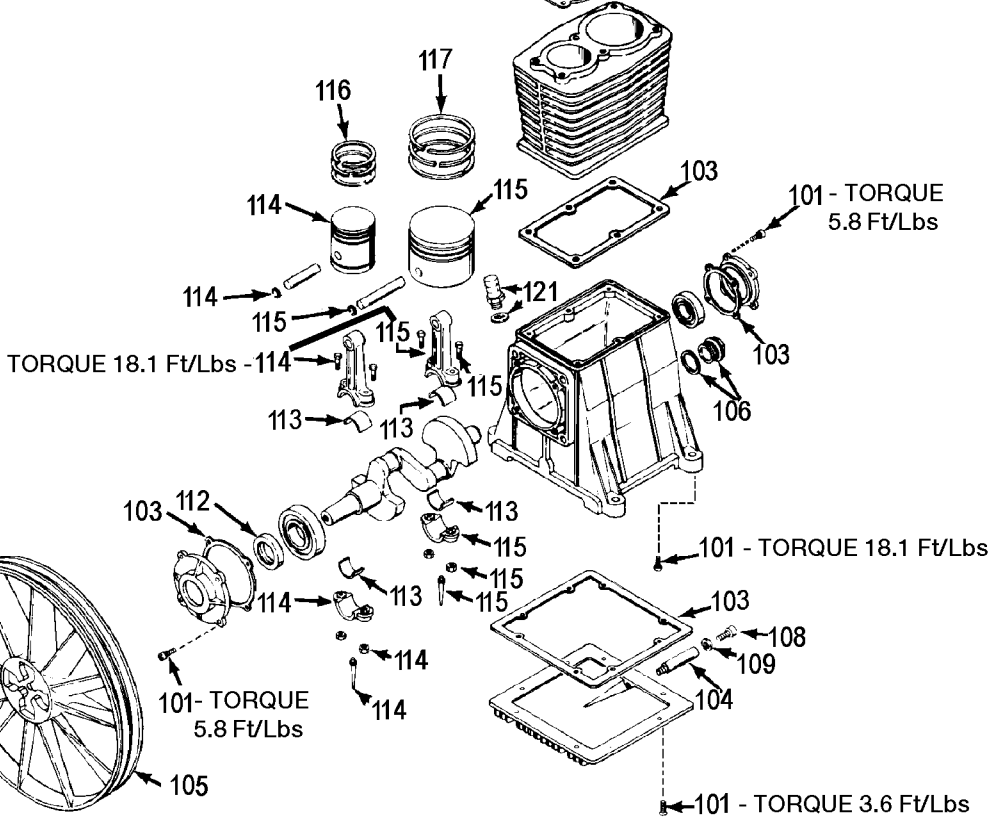

ABP-4900

TORQUE 18.1 Ft/Lbs - 101

101 - TORQUE 18.1 Ft/Lbs

Parts List for IR5J80V1D Type 0

Item Number	Part Number	Description	Qty Required
1	N000323	VALVE GLOBE 200 PSI	1
2	A19715	VALVE CHECK 1/2NPT X	1
3	ABP-4900	PUMP	1
4	BT-226	BELT A-SEC 60.3 PITC	1
5	AC-0434	BELTGUARD OUTSIDE	1
6	AC-0433	BELTGUARD INSIDE	1
7	CAC-1004-2	BRACKET GUARD HEAD	1
8	CAC-1359	TUBE OUTLET ABP-4900	1
9	000000-00	No Longer Available	1
11	Z-D20596	SWITCH PRES 1PORT 14	1
12	000000-00	No Longer Available	1
13	000000-00	No Longer Available	1
14	SUDL-65	KEY MOTOR SHAFT	1
18	D26719	MOTOR OL 240V 2POLE	1
19	SS-559	SCREW .313-18X.375 S	1
20	000000-00	No Longer Available	1
21	000000-00	No Longer Available	1
22	A17038	DRAIN VALVE	1
24	SSF-3159	SCREW .375-16X2.00 H	1
25	SSF-3140-ZN	SCREW .375-16X1.00 H	1
26	SSF-8131	NUT SPEED 8AB U TYPE	1
27	SSF-8111-ZN	NUT .375-16 HEX WHIZ	1
28	SSF-953-ZN	SCREW #10X.625 HHW S	1
29	91895680	SCREW .250-20X.750 H	1
31	SS-8553	CONNECTOR BODY	1
32	SSW-7482	CONNECTOR CONDUIT 3/	2
33	000000-00	No Longer Available	1