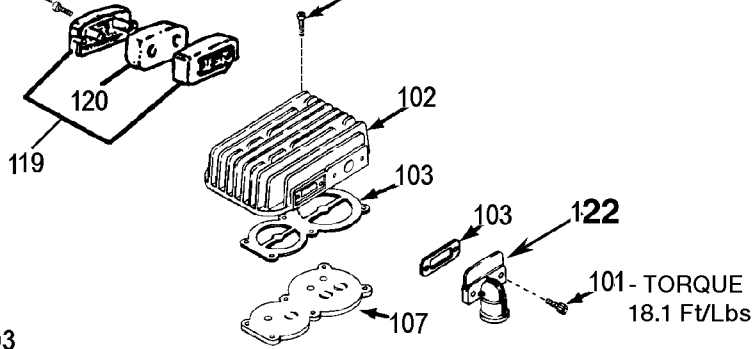

ABP-4900

TORQUE 18.1 Ft/Lbs - 101

101 - TORQUE 18.1 Ft/Lbs

Parts List for IR5J80V1D Type 0

Item Number	Part Number	Description	Qty Required
1	N000323	VALVE GLOBE 200 PSI	1
2	A19715	VALVE CHECK 1/2NPT X	1
3	ABP-4900	PUMP	1
4	BT-226	BELT A-SEC 60.3 PITC	1
5	AC-0434	BELTGUARD OUTSIDE	1
6	AC-0433	BELTGUARD INSIDE	1
7	CAC-1004-2	BRACKET GUARD HEAD	1
8	CAC-1359	TUBE OUTLET ABP-4900	1
9	000000-00	No Longer Available	1
11	Z-D20596	SWITCH PRES 1PORT 14	1
12	000000-00	No Longer Available	1
13	000000-00	No Longer Available	1
14	SUDL-65	KEY MOTOR SHAFT	1
18	D26719	MOTOR OL 240V 2POLE	1
19	SS-559	SCREW .313-18X.375 S	1
20	000000-00	No Longer Available	1
21	000000-00	No Longer Available	1
22	A17038	DRAIN VALVE	1
24	SSF-3159	SCREW .375-16X2.00 H	1
25	SSF-3140-ZN	SCREW .375-16X1.00 H	1
26	SSF-8131	NUT SPEED 8AB U TYPE	1
27	SSF-8111-ZN	NUT .375-16 HEX WHIZ	1
28	SSF-953-ZN	SCREW #10X.625 HHW S	1
29	91895680	SCREW .250-20X.750 H	1
31	SS-8553	CONNECTOR BODY	1
32	SSW-7482	CONNECTOR CONDUIT 3/	2
33	000000-00	No Longer Available	1